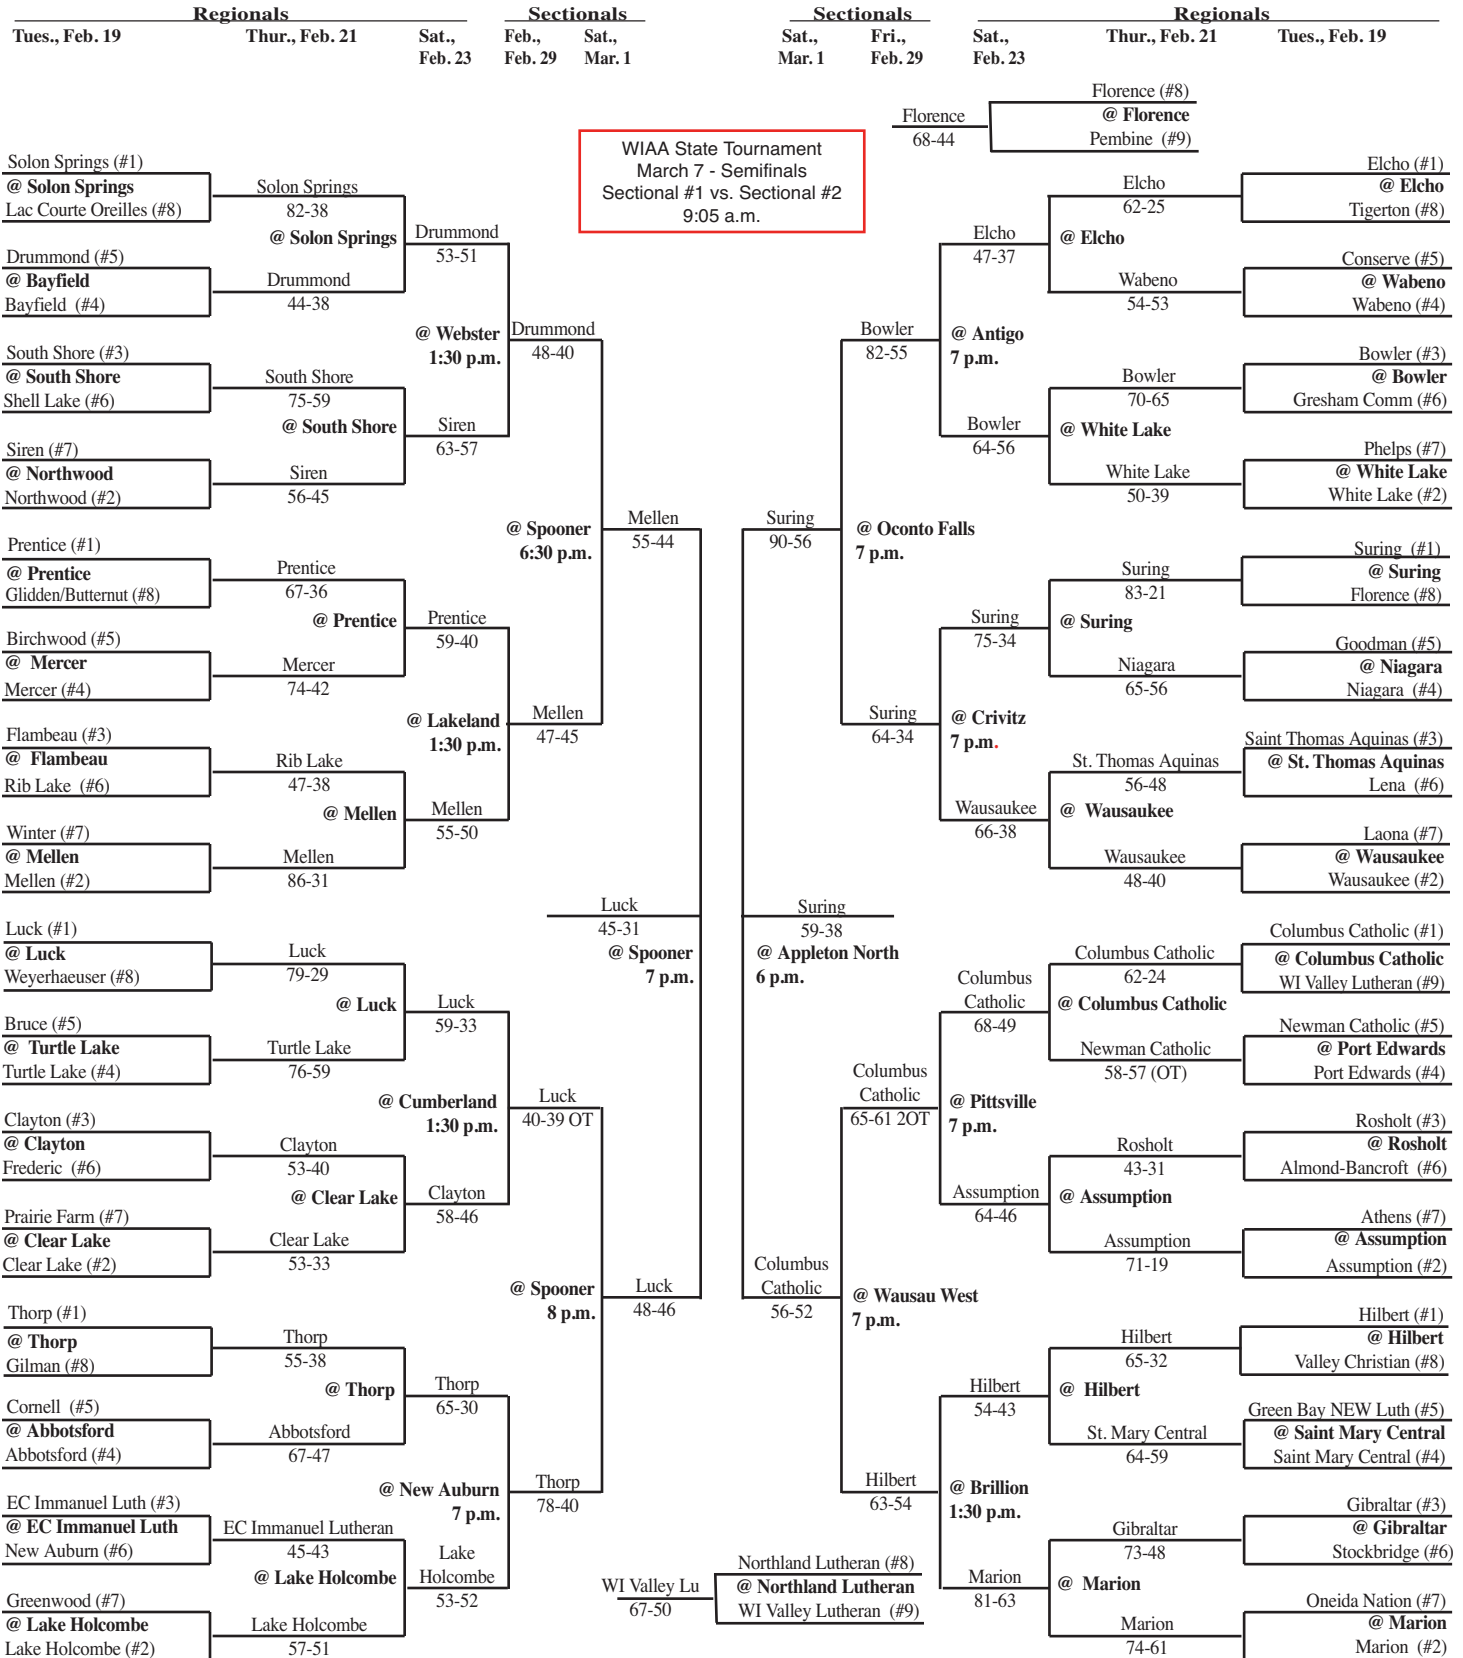

2008 Boys Basketball Assignments – Division 4

Higher seeded team hosts through the first two rounds of regional play.

Game time - 7 p.m. unless otherwise noted. We attempt to post accurate game times, but not all host schools report changes to us. Check with host school for most accurate game times!

updated 2/29

SECTIONAL #1

SECTIONAL #2

2008 Boys Basketball Assignments – Division 4

Higher seeded team hosts through the first two rounds of regional play.

Game time - 7 p.m. unless otherwise noted. We attempt to post accurate game times, but not all host schools report changes to us. Check with host school for most accurate game times!

SECTIONAL #3

SECTIONAL #4

** Divine Redeemer is located in Hartland