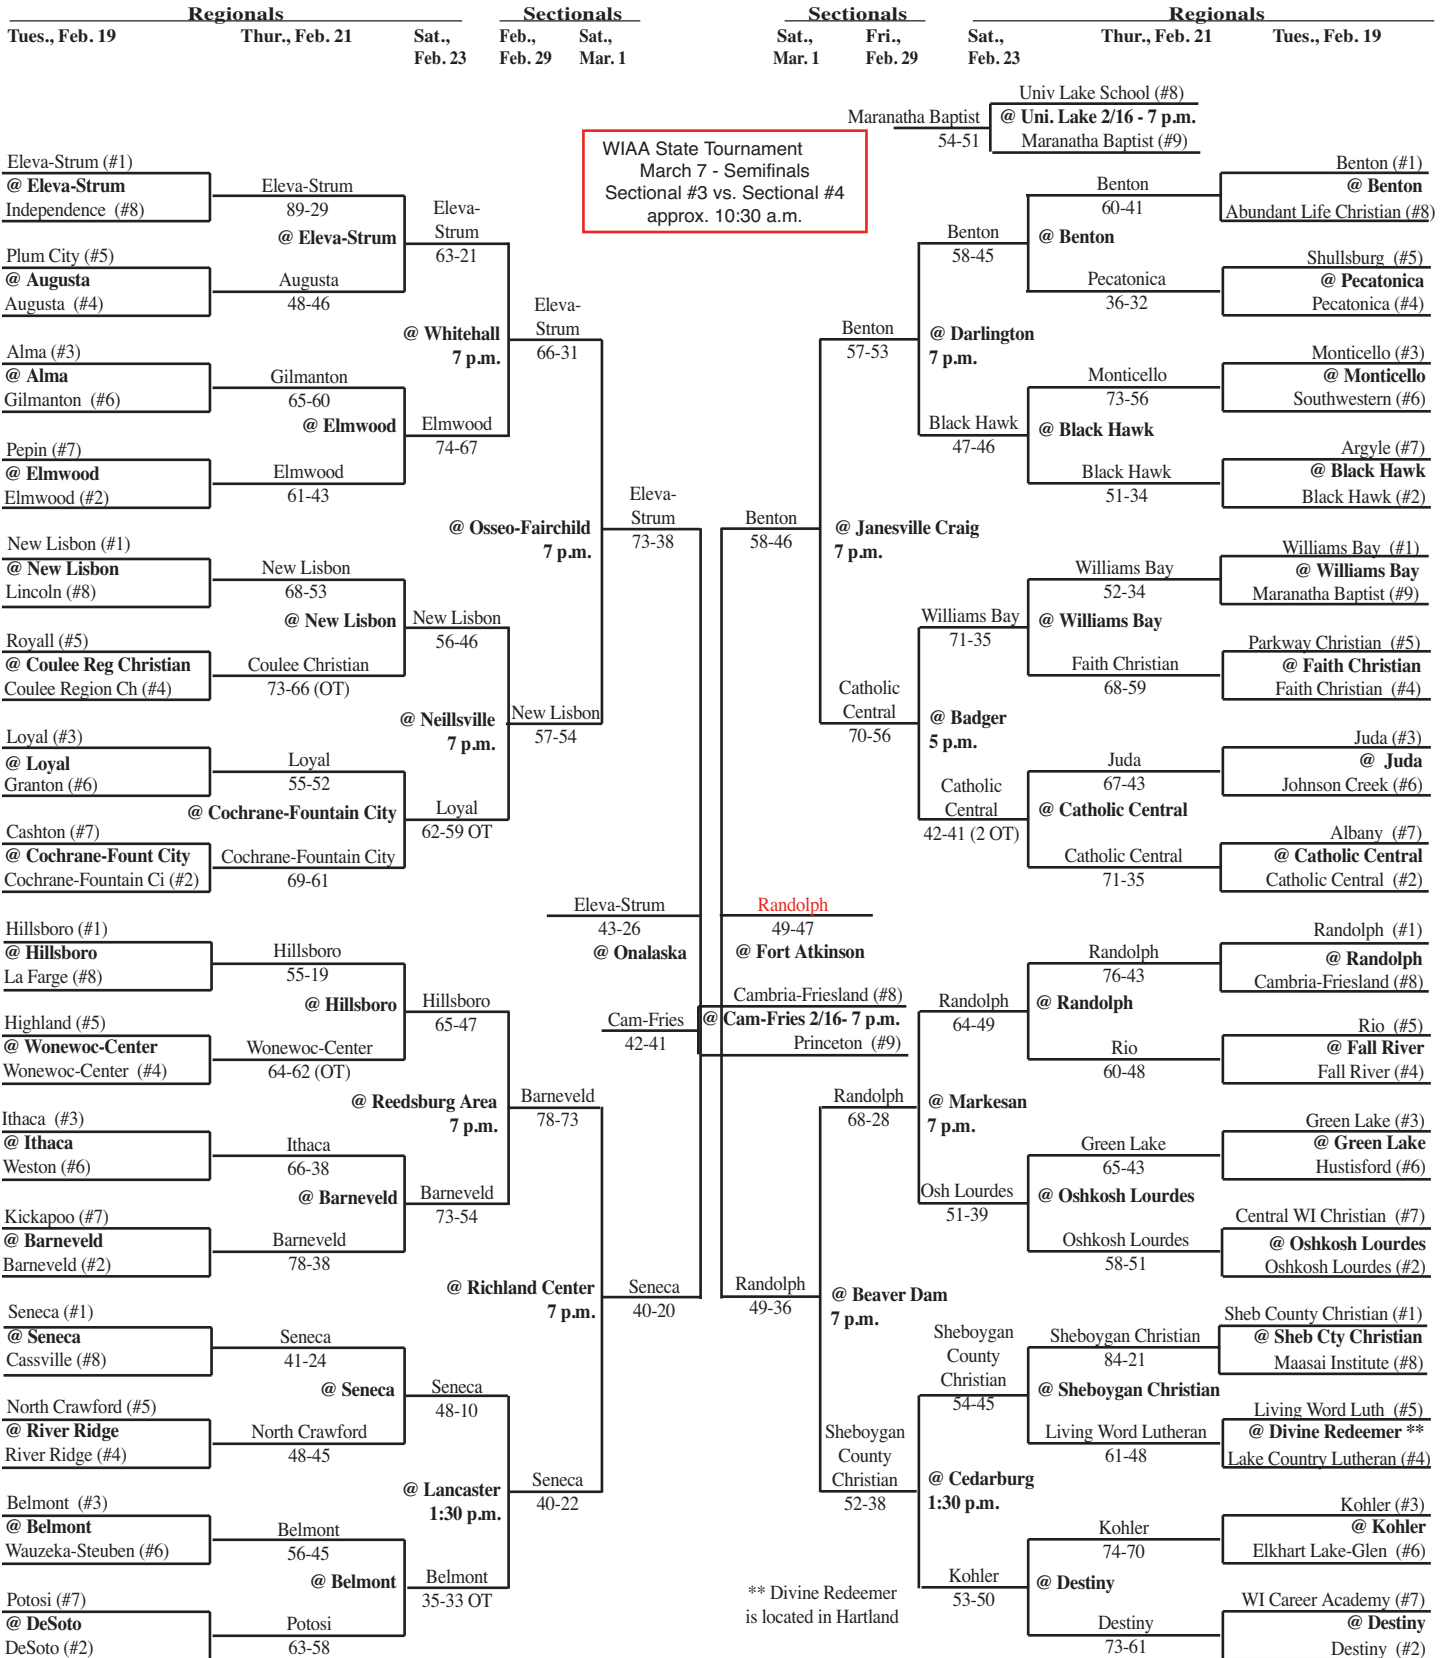

2008 Boys Basketball Assignments – Division 4

Higher seeded team hosts through the first two rounds of regional play.

Game time - 7 p.m. unless otherwise noted. We attempt to post accurate game times, but not all host schools report changes to us. Check with host school for most accurate game times!

updated 2/29

SECTIONAL #1

SECTIONAL #2

2008 Boys Basketball Assignments – Division 4

Higher seeded team hosts through the first two rounds of regional play.

Game time - 7 p.m. unless otherwise noted. We attempt to post accurate game times, but not all host schools report changes to us. Check with host school for most accurate game times!

SECTIONAL #3

SECTIONAL #4

** Divine Redeemer is located in Hartland