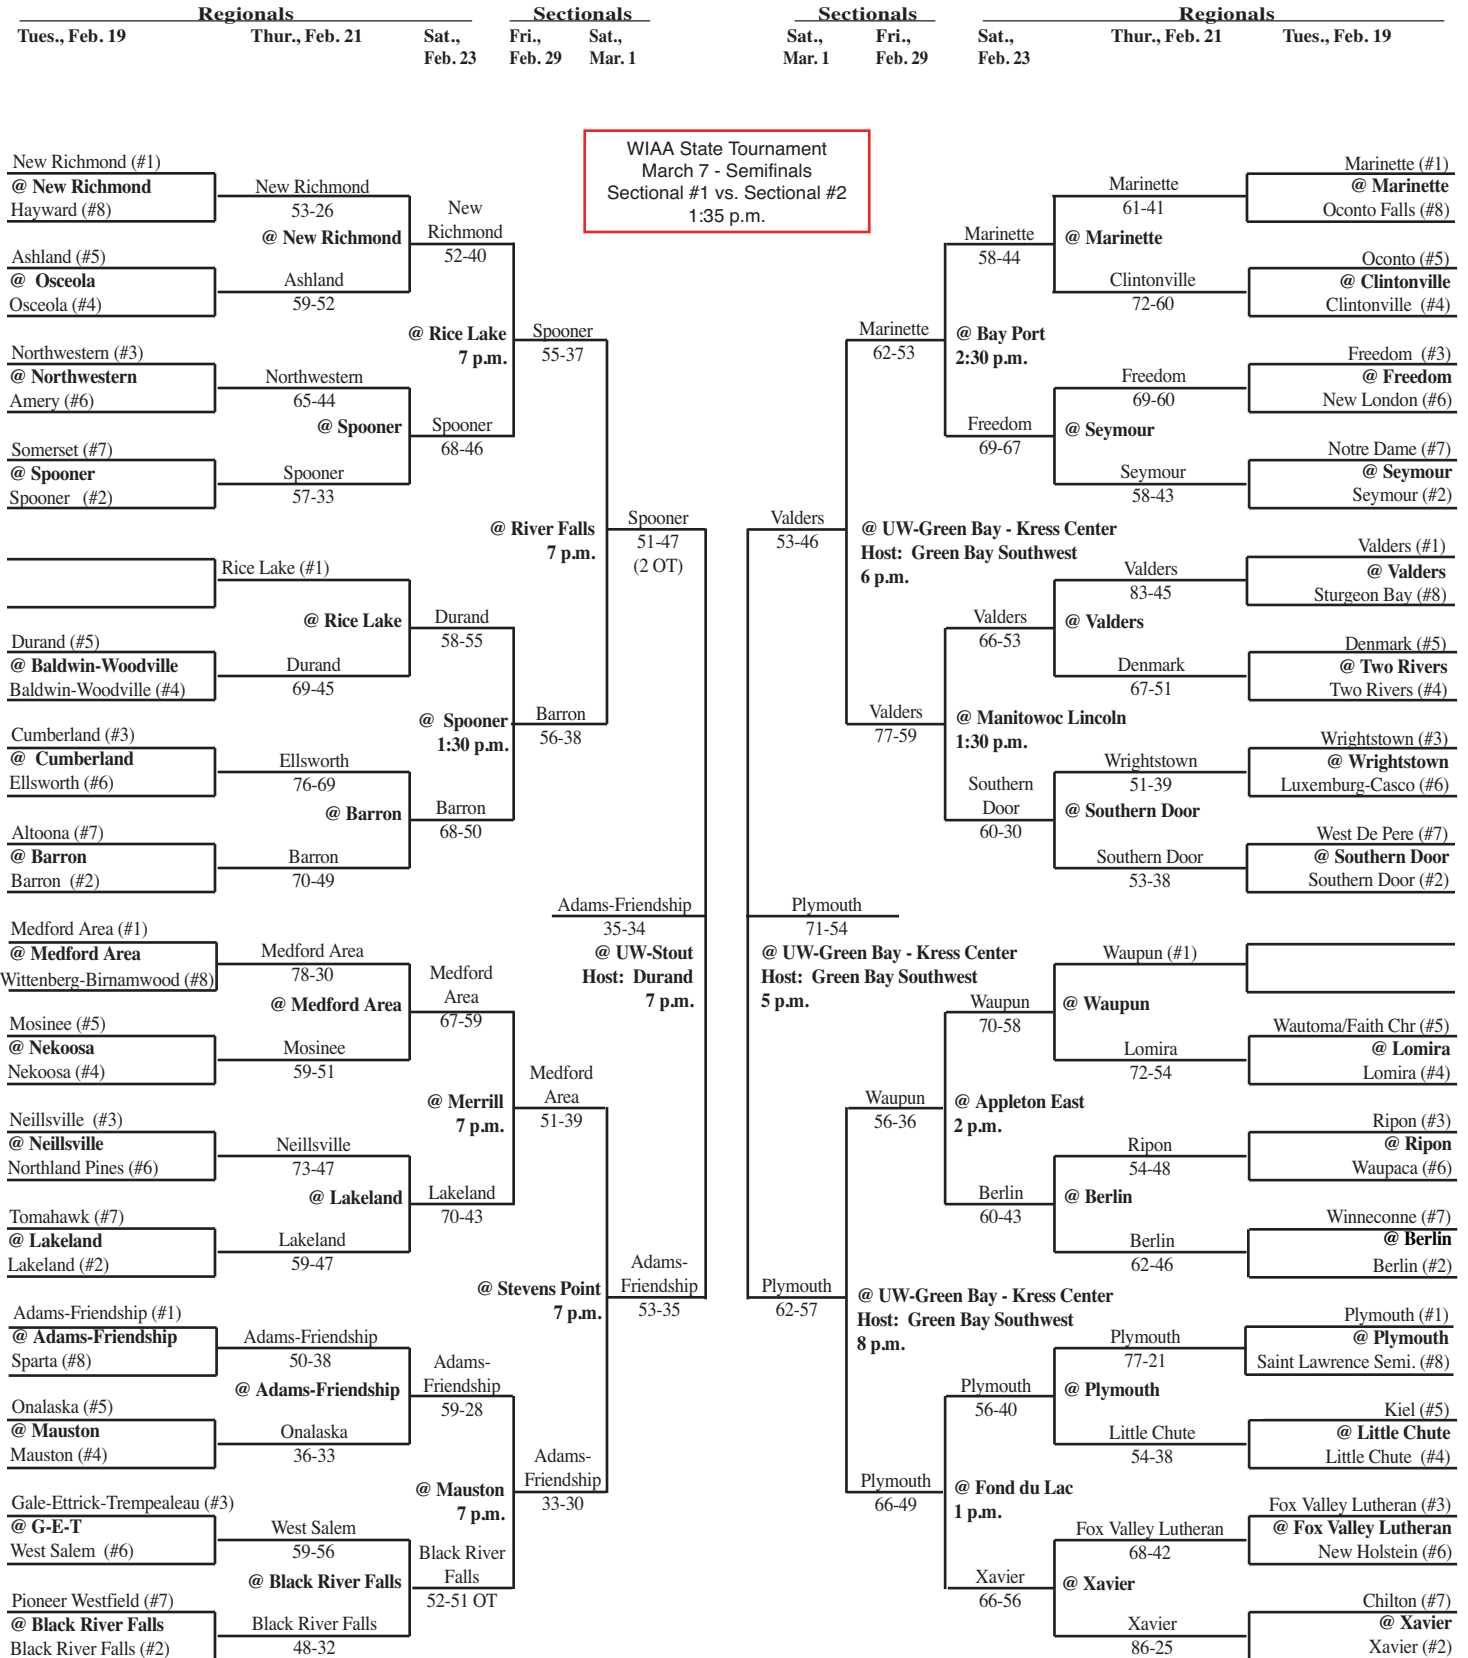

2008 Boys Basketball Assignments – Division 2

Higher seeded team hosts through the first two rounds of regional play.

Game time - 7 p.m. unless otherwise noted. We attempt to post accurate game times, but not all host schools report changes to us. Check with host school for most accurate game times!

updated 2/29 - changes/updates in red

SECTIONAL #1

SECTIONAL #2

2008 Boys Basketball Assignments – Division 2

Higher seeded team hosts through the first two rounds of regional play.

Game time - 7 p.m. unless otherwise noted. We attempt to post accurate game times, but not all host schools report changes to us. Check with host school for most accurate game times!