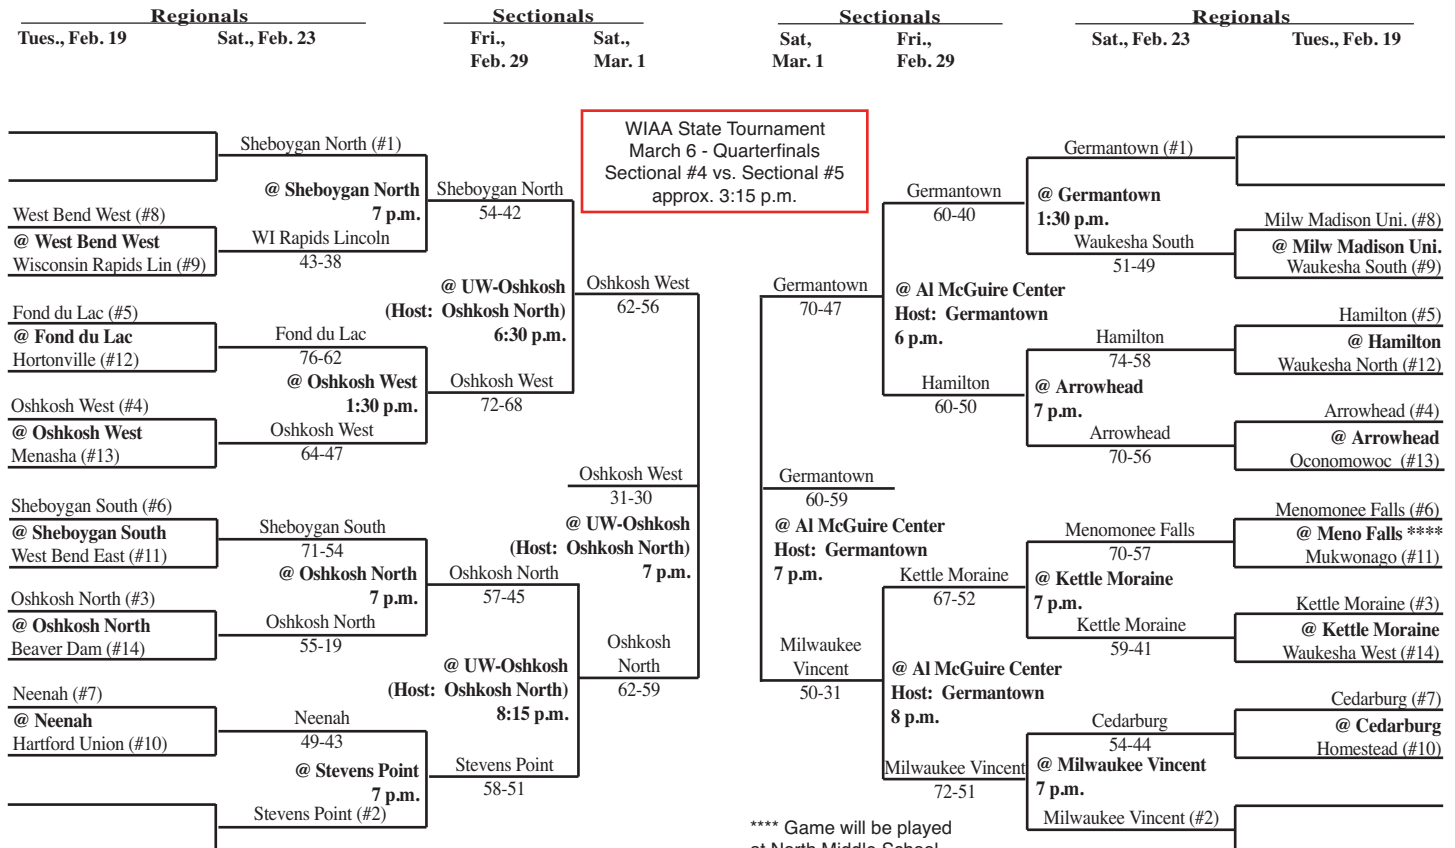

2008 Boys Basketball Assignments – Division 1

Higher seeded team hosts through the first two rounds of regional play.

Game time - 7 p.m. unless otherwise noted. We attempt to post accurate game times, but not all host schools report changes to us. Check with host school for most accurate game times!

updated 3/1 - updates/changes in red

SECTIONAL #3

SECTIONAL #6

SECTIONAL #4

SECTIONAL #5

**** Game will be played at North Middle School