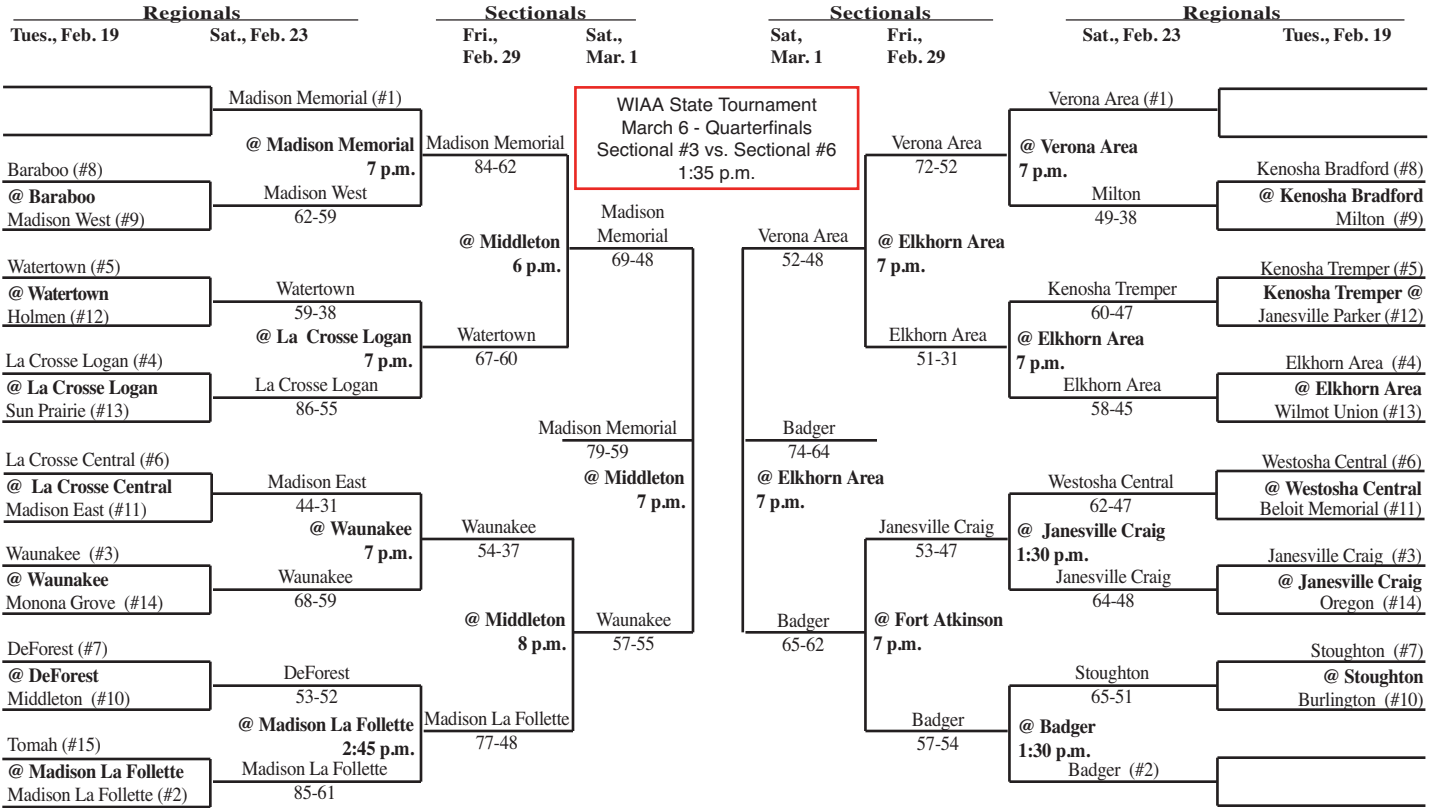

2008 Boys Basketball Assignments – Division 1

Higher seeded team hosts through the first two rounds of regional play.

Game time - 7 p.m. unless otherwise noted. We attempt to post accurate game times, but not all host schools report changes to us. Check with host school for most accurate game times!

updated 3/1 - updates/changes in red

SECTIONAL #3

SECTIONAL #6

SECTIONAL #4

SECTIONAL #5

**** Game will be played at North Middle School