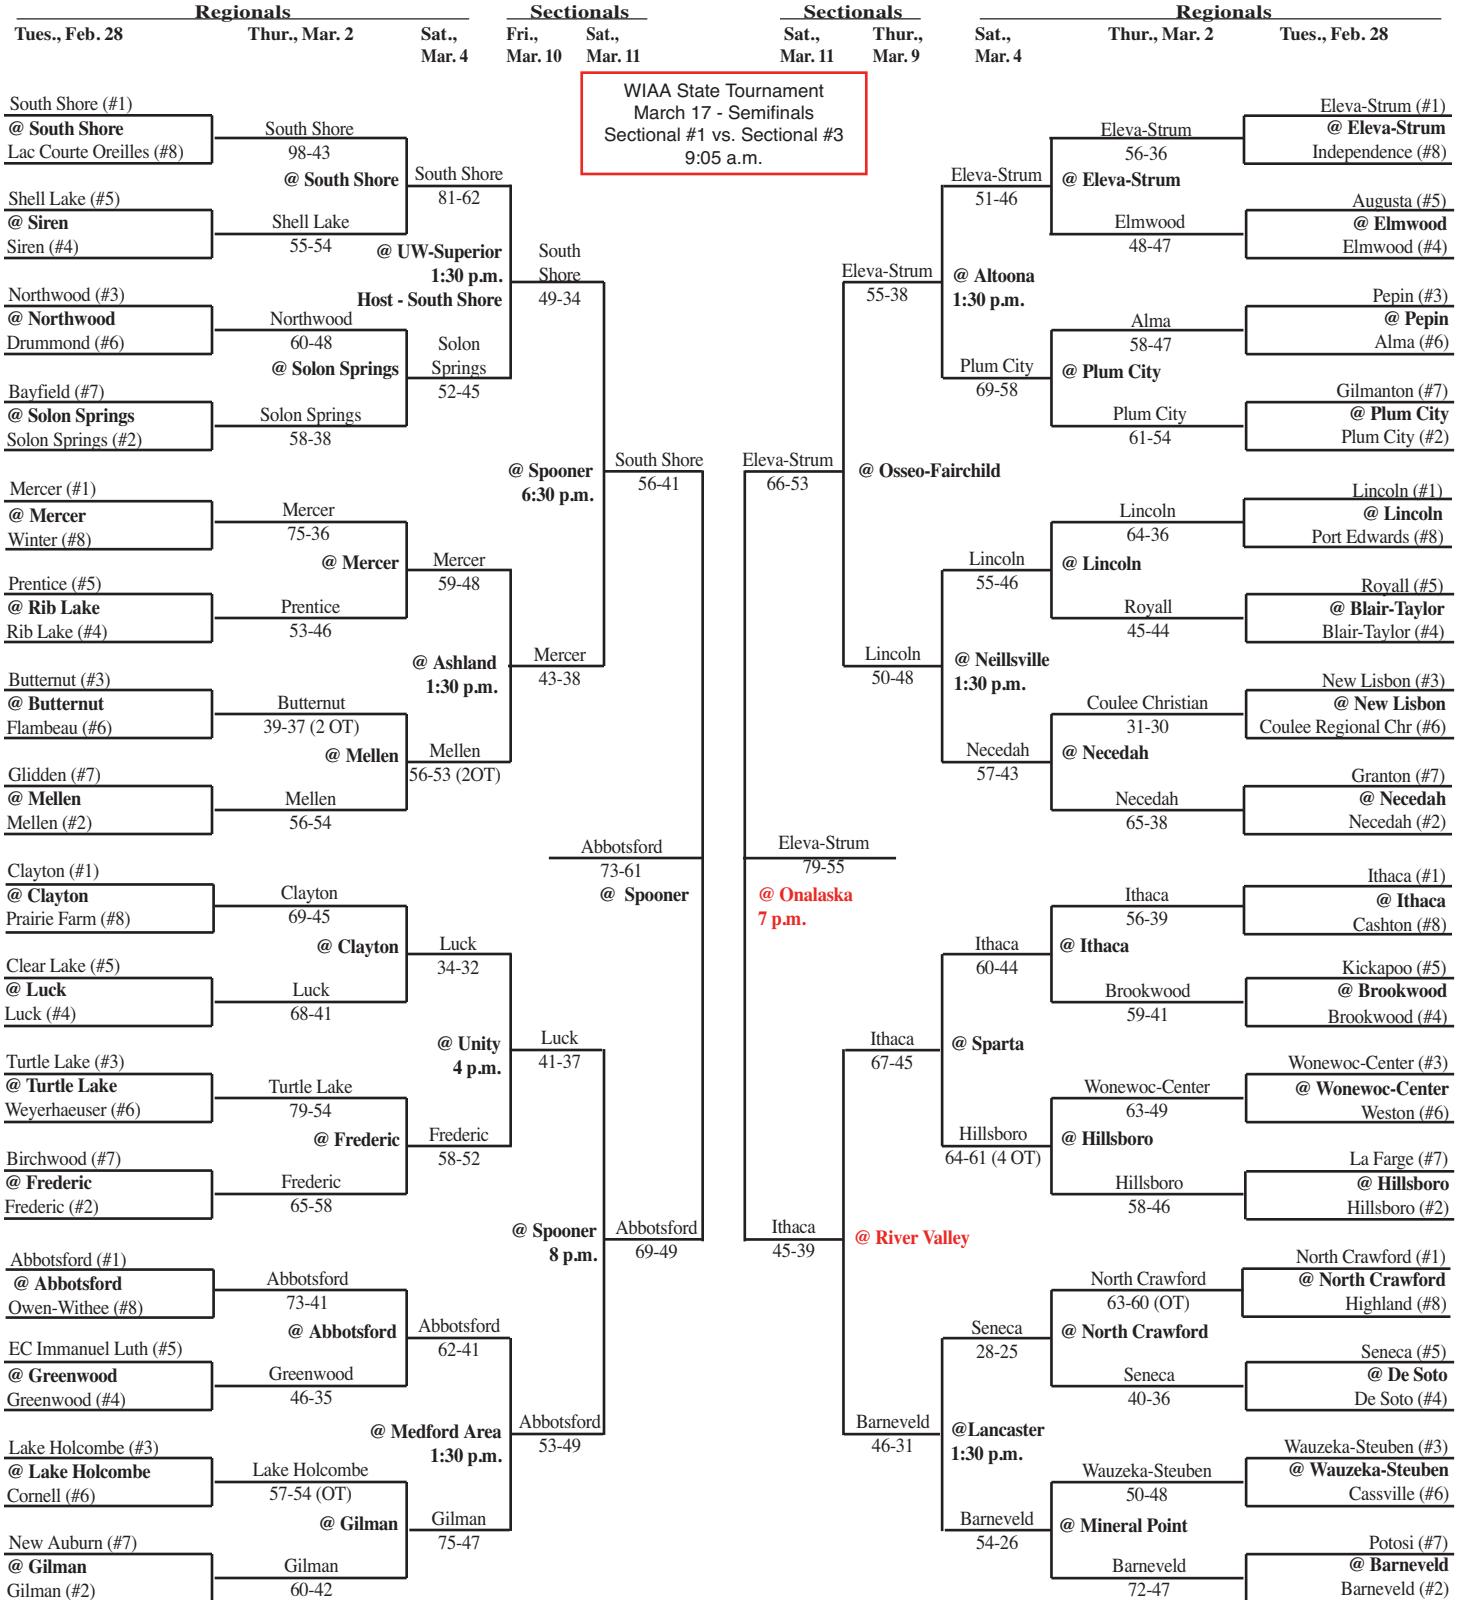

2006 Boys Basketball Assignments – Division 4

Higher seeded team hosts through the first two rounds of regional play.

Game time - 7 p.m. unless otherwise noted. We attempt to post accurate game times, but not all host schools report changes to us. Check with host school for most accurate game times!

updated 3/11/2006 - changes in red

SECTIONAL #1

SECTIONAL #3

2006 Boys Basketball Assignments – Division 4

Higher seeded team hosts through the first two rounds of regional play.

Game time - 7 p.m. unless otherwise noted. We attempt to post accurate game times, but not all host schools report changes to us. Check with host school for most accurate game times!