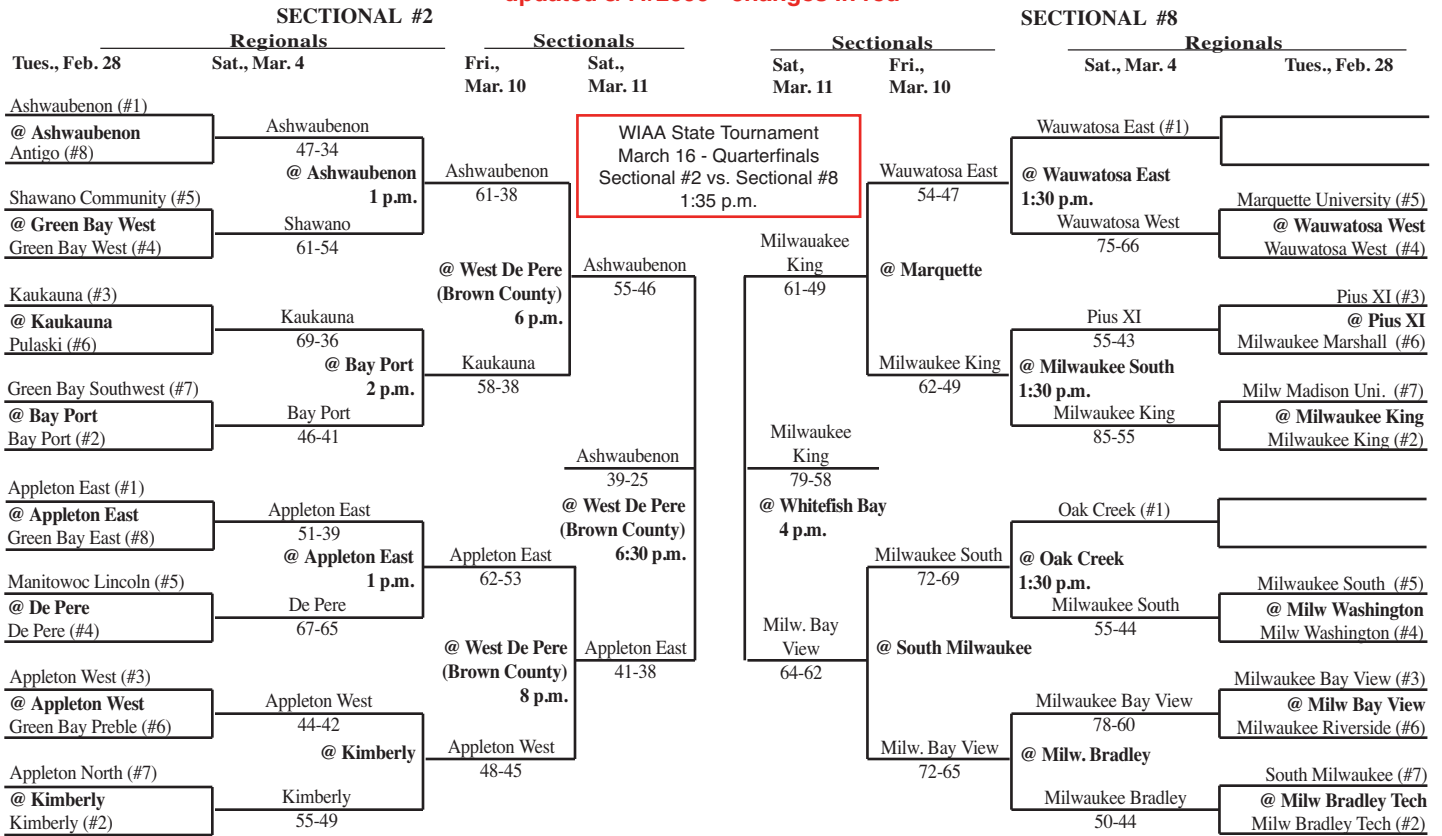

2006 Boys Basketball Assignments – Division 1

Higher seeded team hosts through the first two rounds of regional play.

Game time - 7 p.m. unless otherwise noted. We attempt to post accurate game times, but not all host schools report changes to us. Check with host school for most accurate game times!

updated 3/11/2006 - changes in red

2006 Boys Basketball Assignments – Division 1

Higher seeded team hosts through the first two rounds of regional play.

Game time - 7 p.m. unless otherwise noted. We attempt to post accurate game times, but not all host schools report changes to us. Check with host school for most accurate game times!