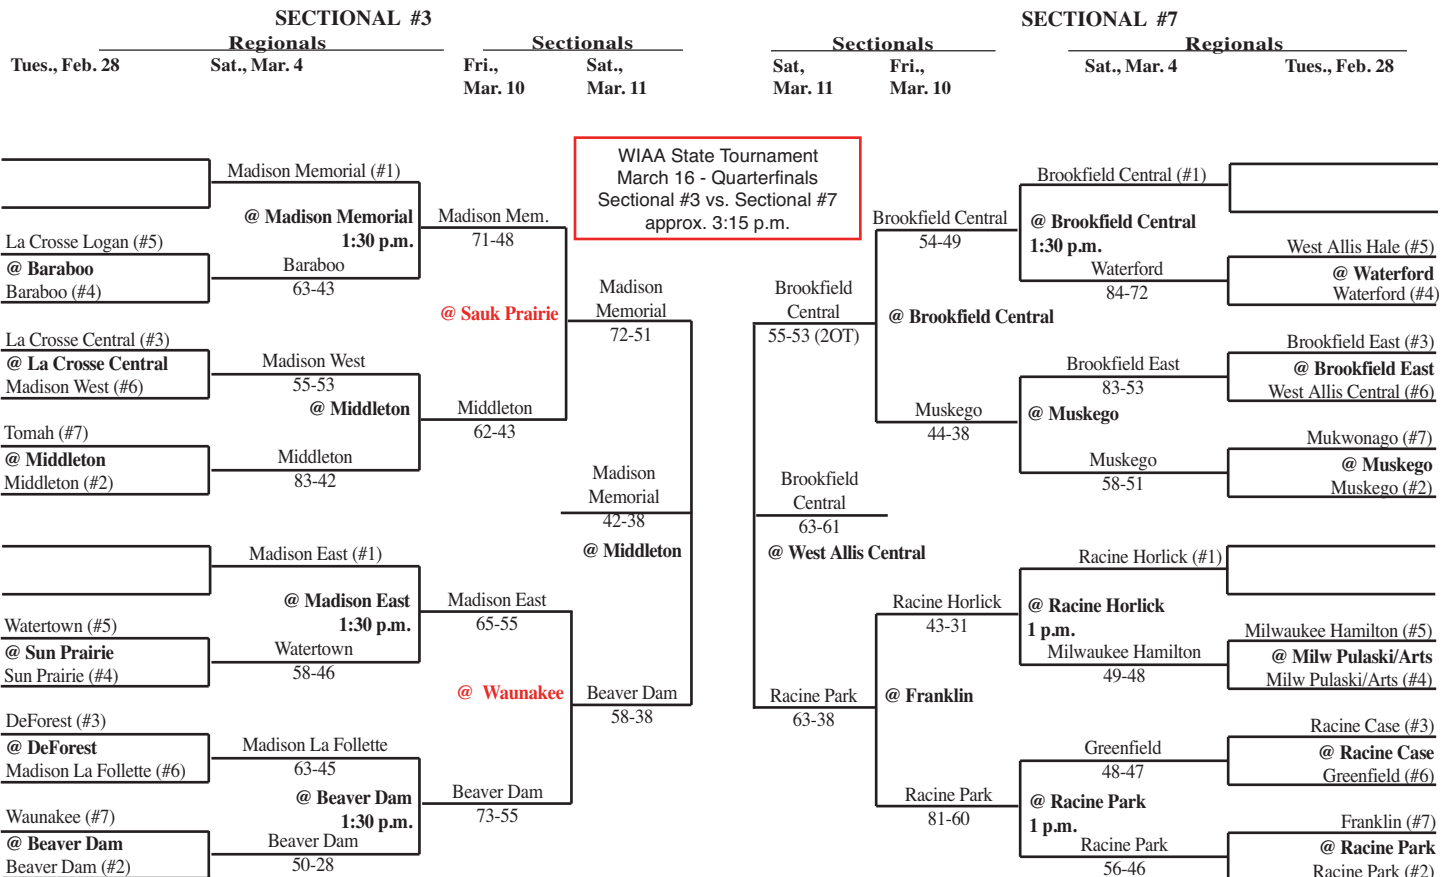

2006 Boys Basketball Assignments – Division 1

Higher seeded team hosts through the first two rounds of regional play.

Game time - 7 p.m. unless otherwise noted. We attempt to post accurate game times, but not all host schools report changes to us. Check with host school for most accurate game times!

updated 3/11/2006 - changes in red

2006 Boys Basketball Assignments – Division 1

Higher seeded team hosts through the first two rounds of regional play.

Game time - 7 p.m. unless otherwise noted. We attempt to post accurate game times, but not all host schools report changes to us. Check with host school for most accurate game times!