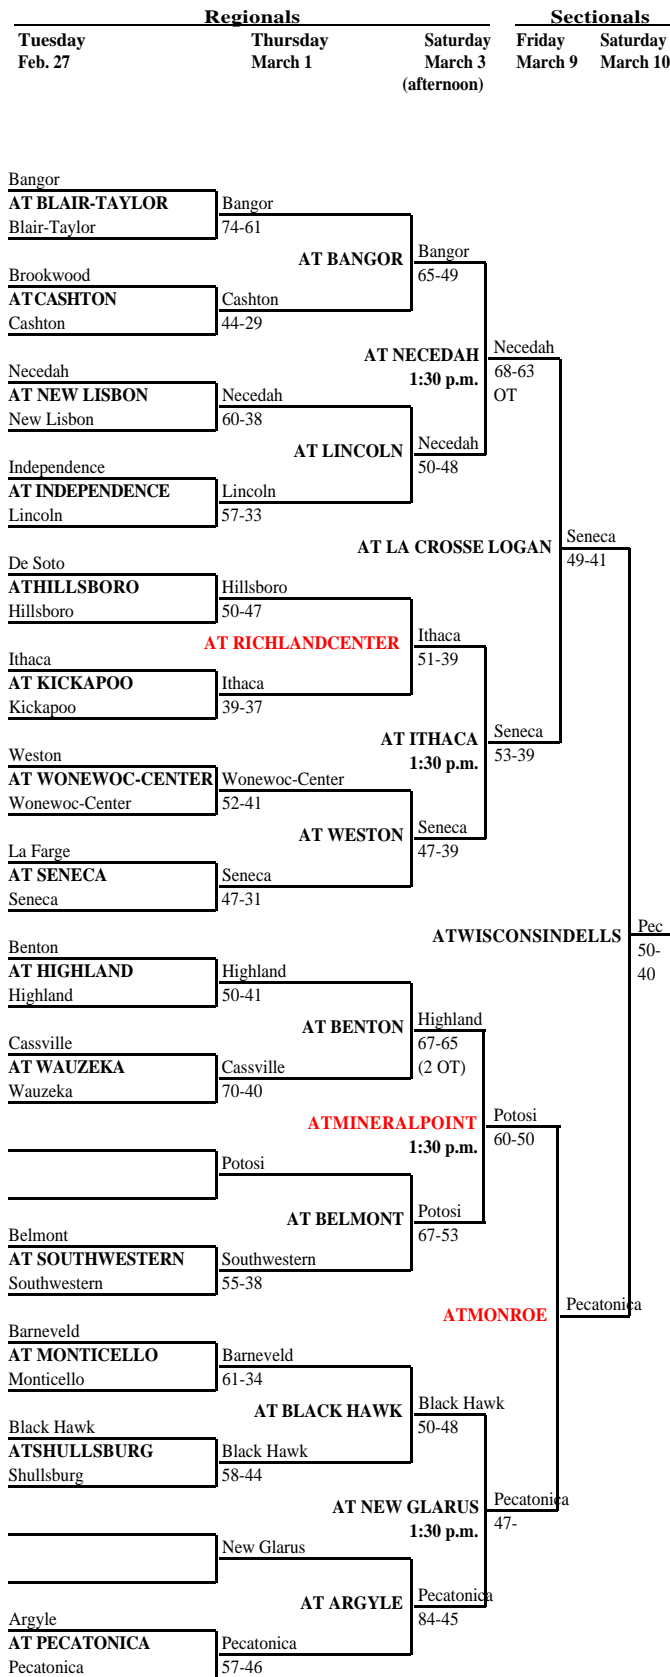

2001 Boys Basketball Assignments – Division 4

(Sites may be changed as a result of high fan interest in a game.)

All Games at 7 p.m. unless otherwise noted.

SECTIONAL #3