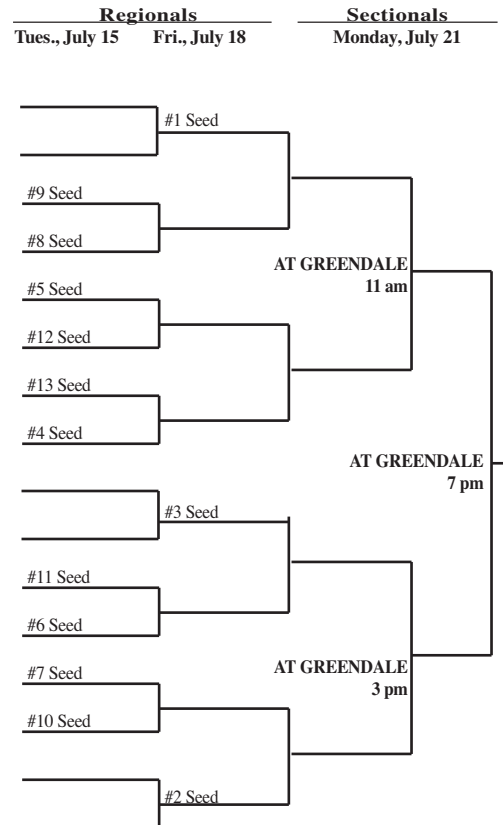

SECTIONAL #4

Sectional #4
Cudahy
Franklin
Greendale
Greenfield
Muskego
New Berlin Eisenhower
New Berlin West
Oak Creek
Saint Francis
South Milwaukee
West Allis Central
West Allis Nathan Hale
Whitnall