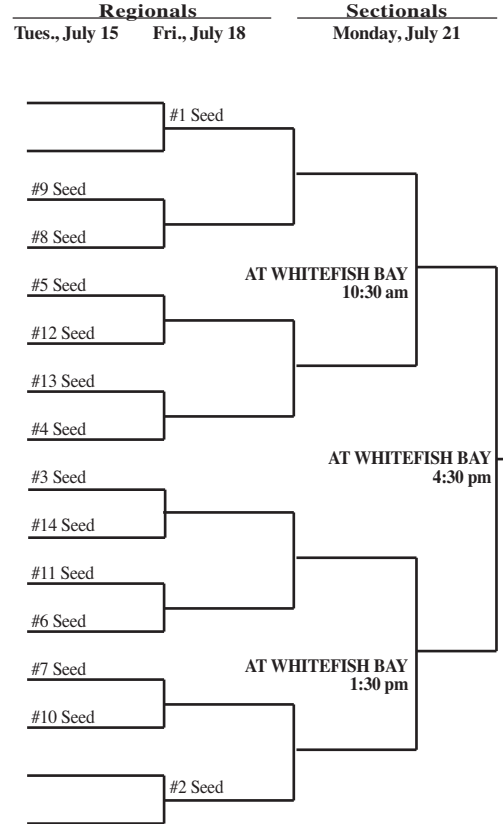

# 2014 Summer Baseball Assignments

(Sites may be changed as a result of a school declining to host.)

posted 6/6/14

## SECTIONAL #1

**Sectional #1**  
Campbellsport  
Cedar Grove-Belgium  
Elkhart Lake-Glenbeulah  
Howards Grove  
Kewaskum  
Kiel  
New Holstein  
Oostburg  
Ozaukee  
Plymouth  
Random Lake  
Sheboygan Area  
Lutheran/Kohler  
Sheboygan Falls  
Two Rivers

## SECTIONAL #2

**Sectional #2**  
Arrowhead  
Brown Deer  
Cedarburg  
Germantown  
Grafton  
Homestead  
Menomonee Falls  
Nicolet  
Port Washington  
Shorewood  
Slinger  
West Bend East  
West Bend West  
Whitefish Bay