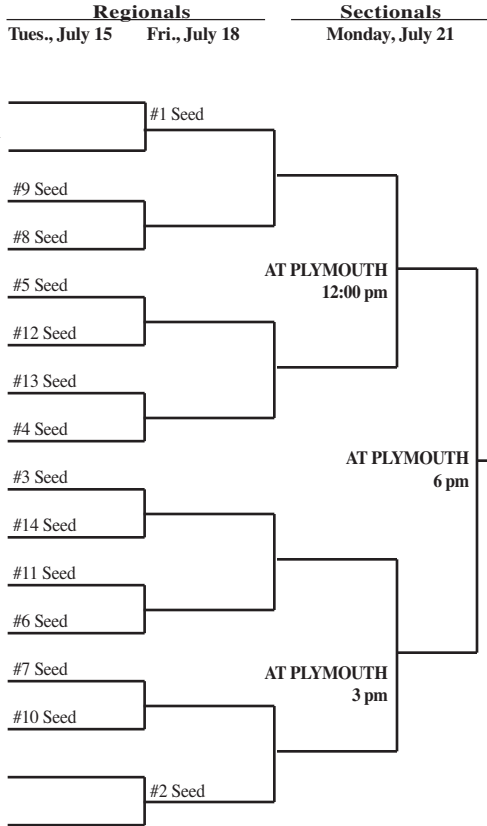

# 2014 Summer Baseball Assignments

(Sites may be changed as a result of a school declining to host.)

posted 6/6/14

## SECTIONAL #1

**Sectional #1**  
Campbellsport  
Cedar Grove-Belgium  
Elkhart Lake-Glenbeulah  
Howards Grove  
Kewaskum  
Kiel  
New Holstein  
Oostburg  
Ozaukee  
Plymouth  
Random Lake  
Sheboygan Area  
Lutheran/Kohler  
Sheboygan Falls  
Two Rivers

## SECTIONAL #2

**Sectional #2**  
Arrowhead  
Brown Deer  
Cedarburg  
Germantown  
Grafton  
Homestead  
Menomonee Falls  
Nicolet  
Port Washington  
Shorewood  
Slinger  
West Bend East  
West Bend West  
Whitefish Bay

## SECTIONAL #3

**Sectional #3**  
Brookfield Central  
Brookfield East  
Catholic Memorial  
Hamilton  
Kettle Moraine  
Marquette Uni.  
Mukwonago  
Pewaukee  
Pius XI  
Waukesha North  
Waukesha South  
Waukesha West  
Wauwatosa East  
Wauwatosa West