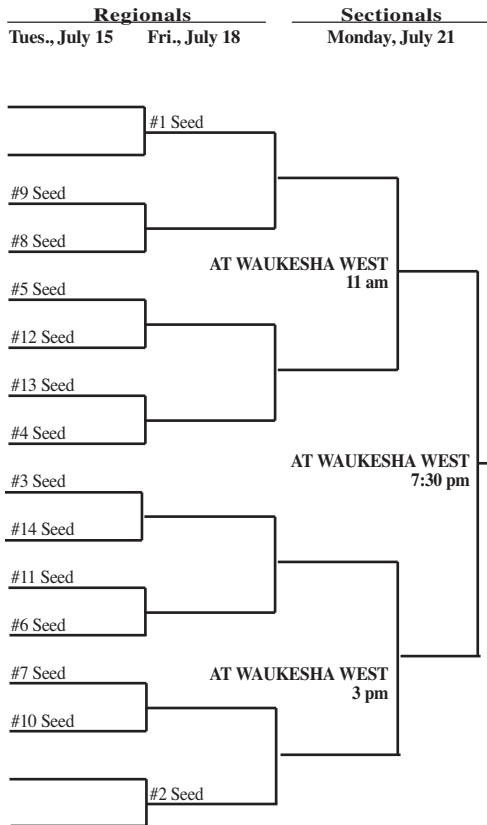

# 2014 Summer Baseball Assignments

(Sites may be changed as a result of a school declining to host.)

posted 6/6/14

## SECTIONAL #1

**Sectional #1**  
Campbellsport  
Cedar Grove-Belgium  
Elkhart Lake-Glenbeulah  
Howards Grove  
Kewaskum  
Kiel  
New Holstein  
Oostburg  
Ozaukee  
Plymouth  
Random Lake  
Sheboygan Area  
Lutheran/Kohler  
Sheboygan Falls  
Two Rivers

## SECTIONAL #2

**Sectional #2**  
Arrowhead  
Brown Deer  
Cedarburg  
Germantown  
Grafton  
Homestead  
Menomonee Falls  
Nicolet  
Port Washington  
Shorewood  
Slinger  
West Bend East  
West Bend West  
Whitefish Bay

## SECTIONAL #3

**Sectional #3**  
Brookfield Central  
Brookfield East  
Catholic Memorial  
Hamilton  
Kettle Moraine  
Marquette Uni.  
Mukwonago  
Pewaukee  
Pius XI  
Waukesha North  
Waukesha South  
Waukesha West  
Wauwatosa East  
Wauwatosa West