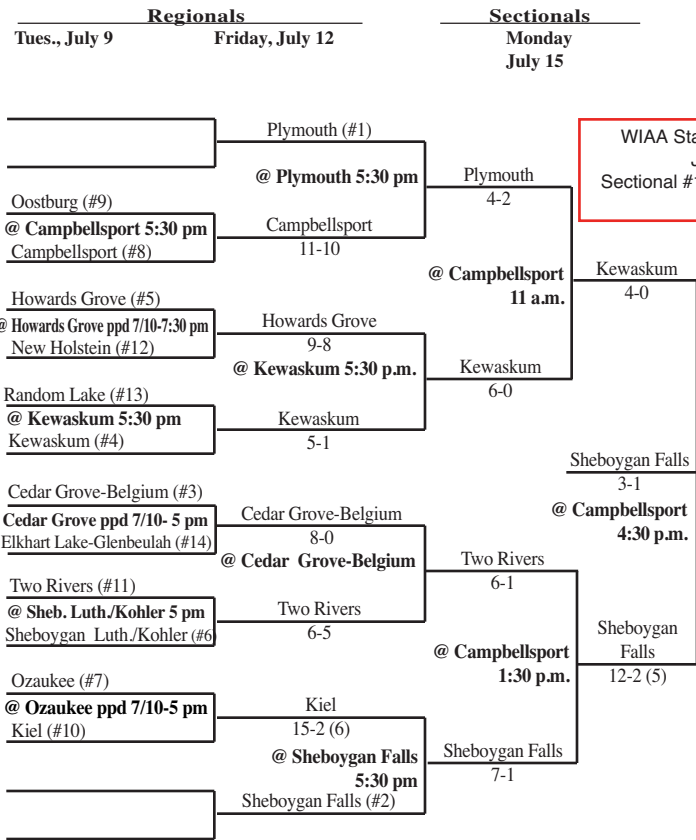

# 2013 Summer Baseball Assignments

The highest seeded team serves as the host school and will be designated the home team through sectionals. The home team is determined by coin flip in state tournament games.

## SECTIONAL #1