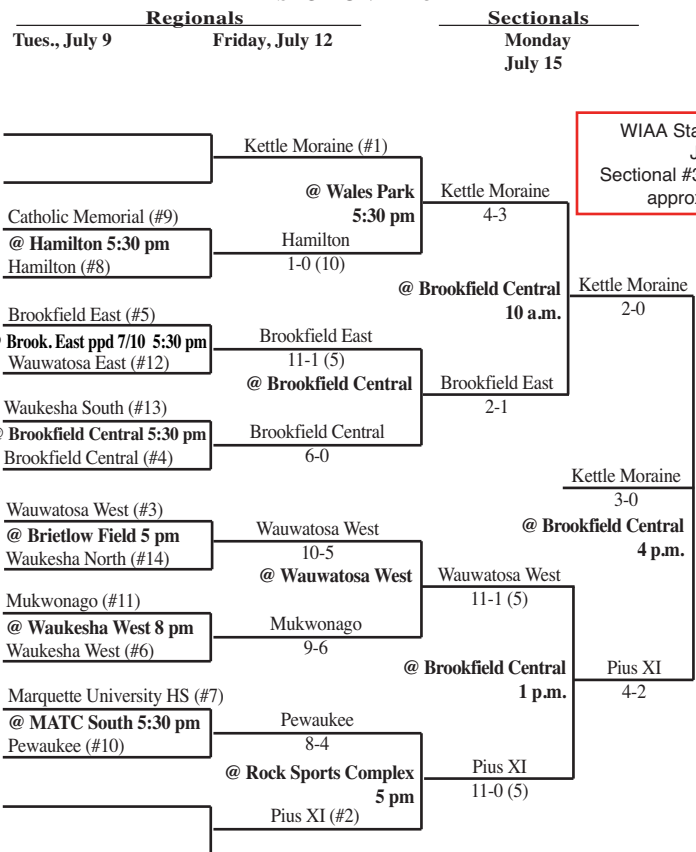

SECTIONAL #3