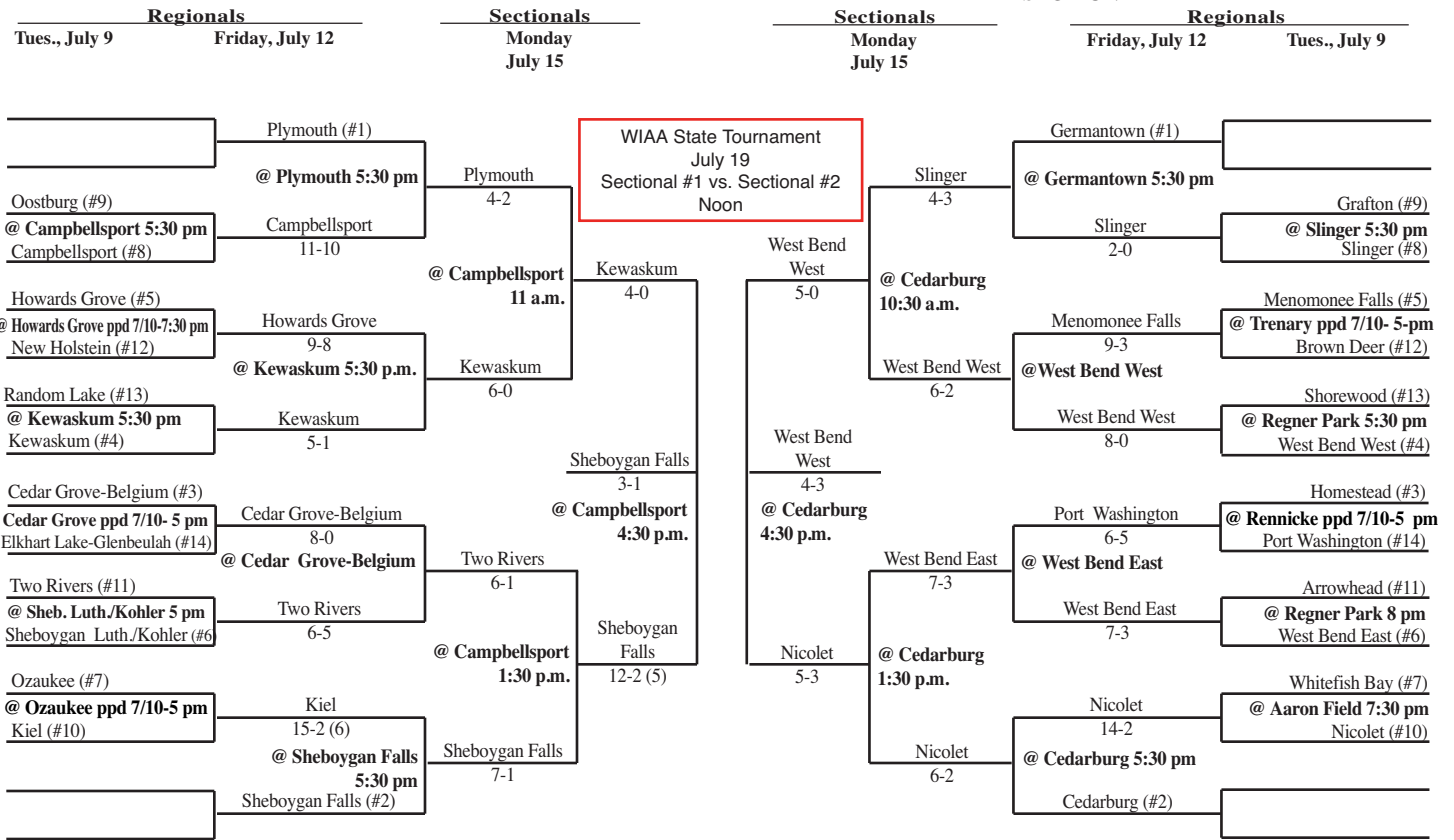

SECTIONAL #2