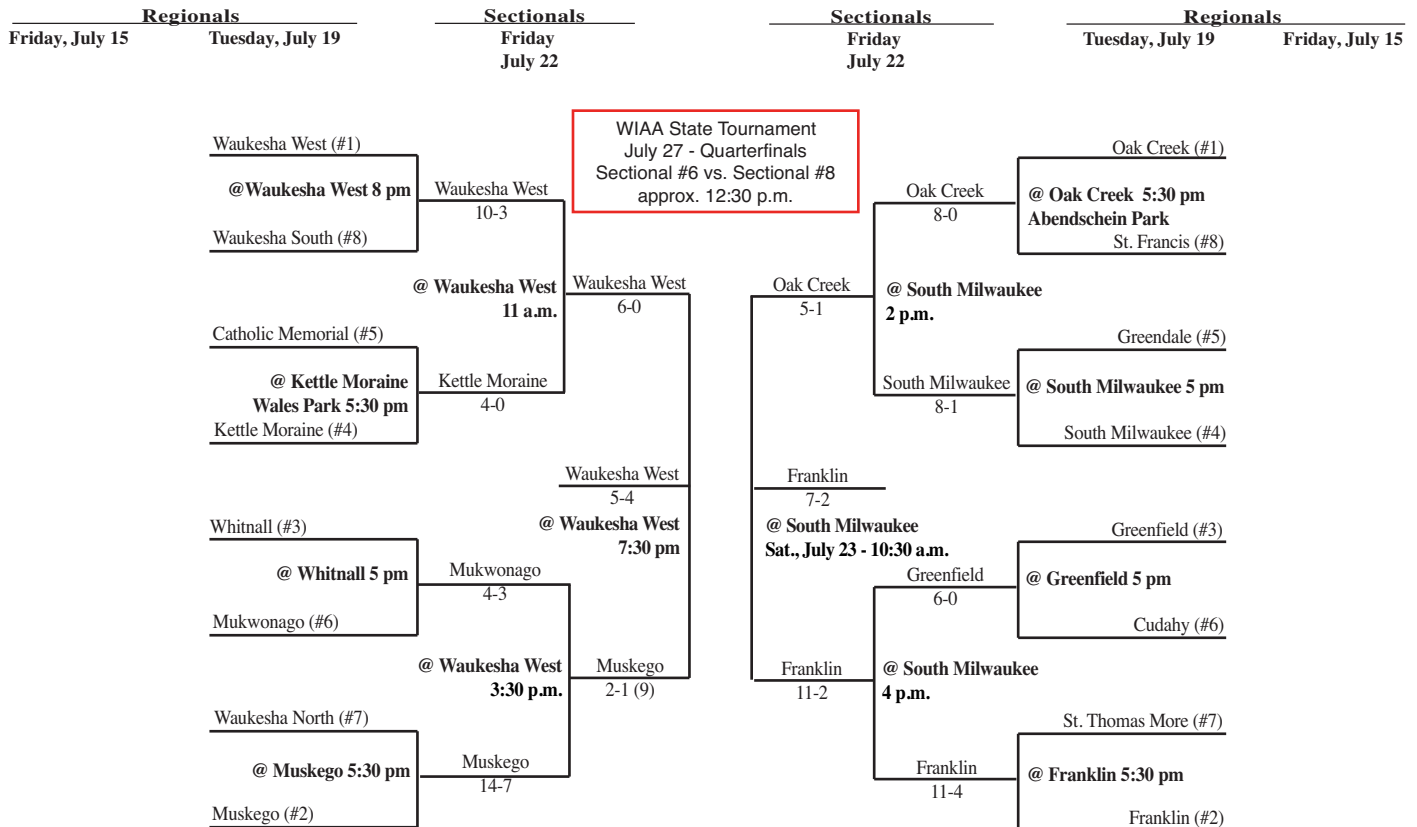

2011 Summer Baseball Assignments

The highest seeded team, in any tournament game, serves as the host school and will be designated the home team through sectionals. The home team is determined by coin flip in state tournament games.

SECTIONAL #5

SECTIONAL #7

SECTIONAL #6

SECTIONAL #8

2011 Summer Baseball Assignments

The highest seeded team, in any tournament game, serves as the host school and will be designated the home team through sectionals. The home team is determined by coin flip in state tournament games.