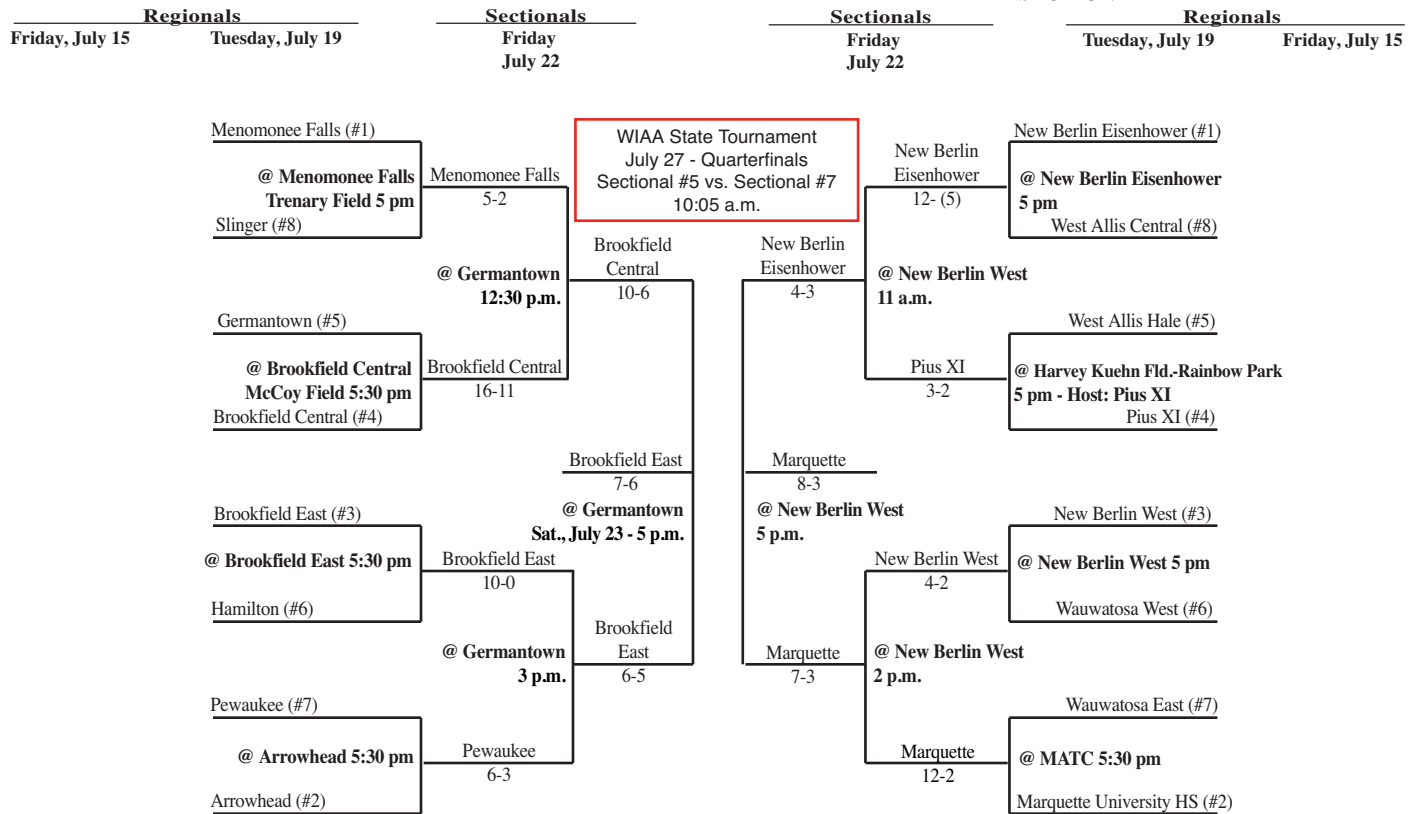

2011 Summer Baseball Assignments

The highest seeded team, in any tournament game, serves as the host school and will be designated the home team through sectionals. The home team is determined by coin flip in state tournament games.

SECTIONAL #5

SECTIONAL #7

SECTIONAL #6

SECTIONAL #8

2011 Summer Baseball Assignments

The highest seeded team, in any tournament game, serves as the host school and will be designated the home team through sectionals. The home team is determined by coin flip in state tournament games.