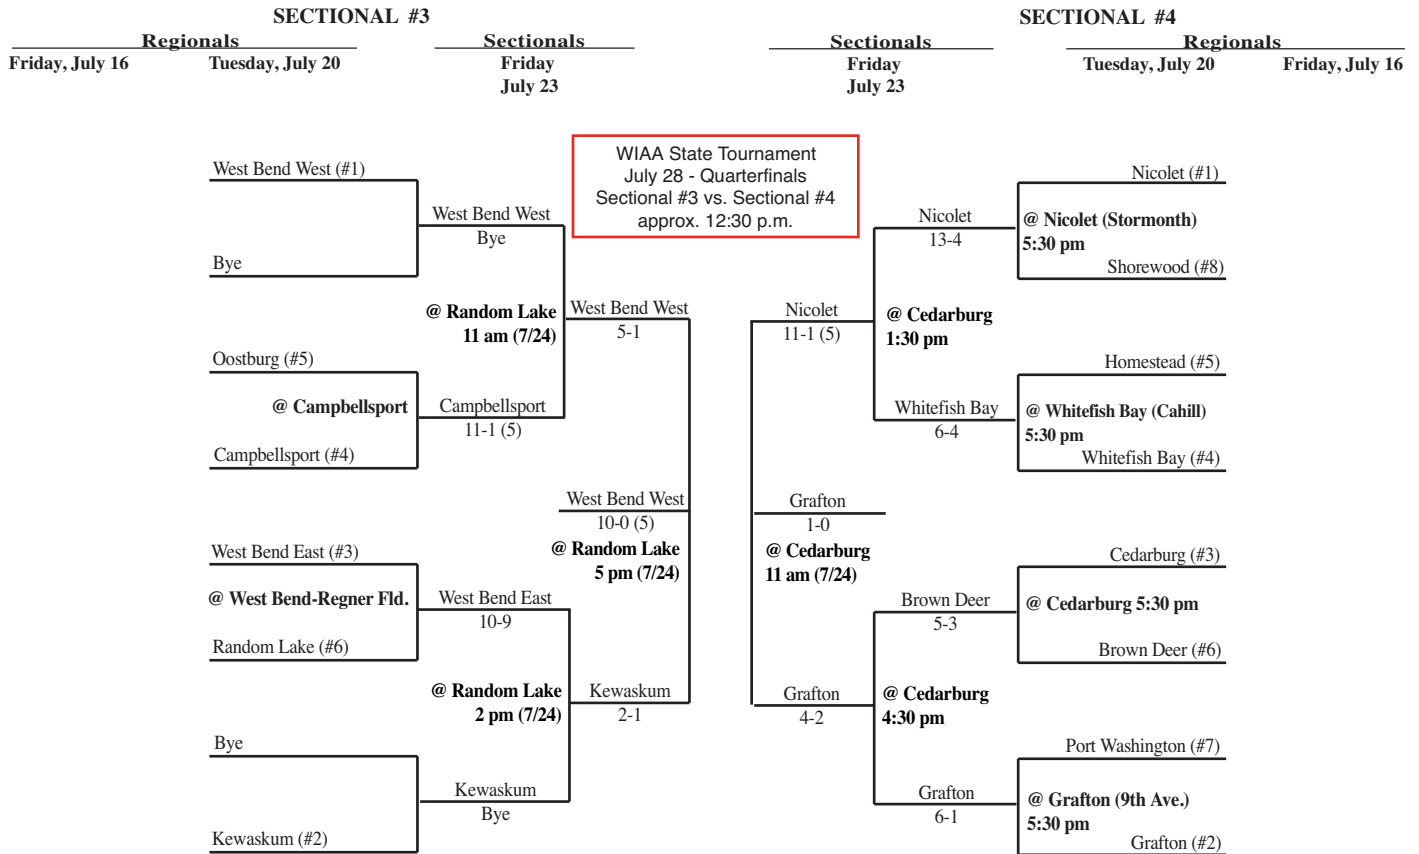

2010 Summer Baseball Assignments

The highest seeded team, in any tournament game, serves as the host school and will be designated the home team through sectionals. The home team is determined by coin flip in state tournament games.