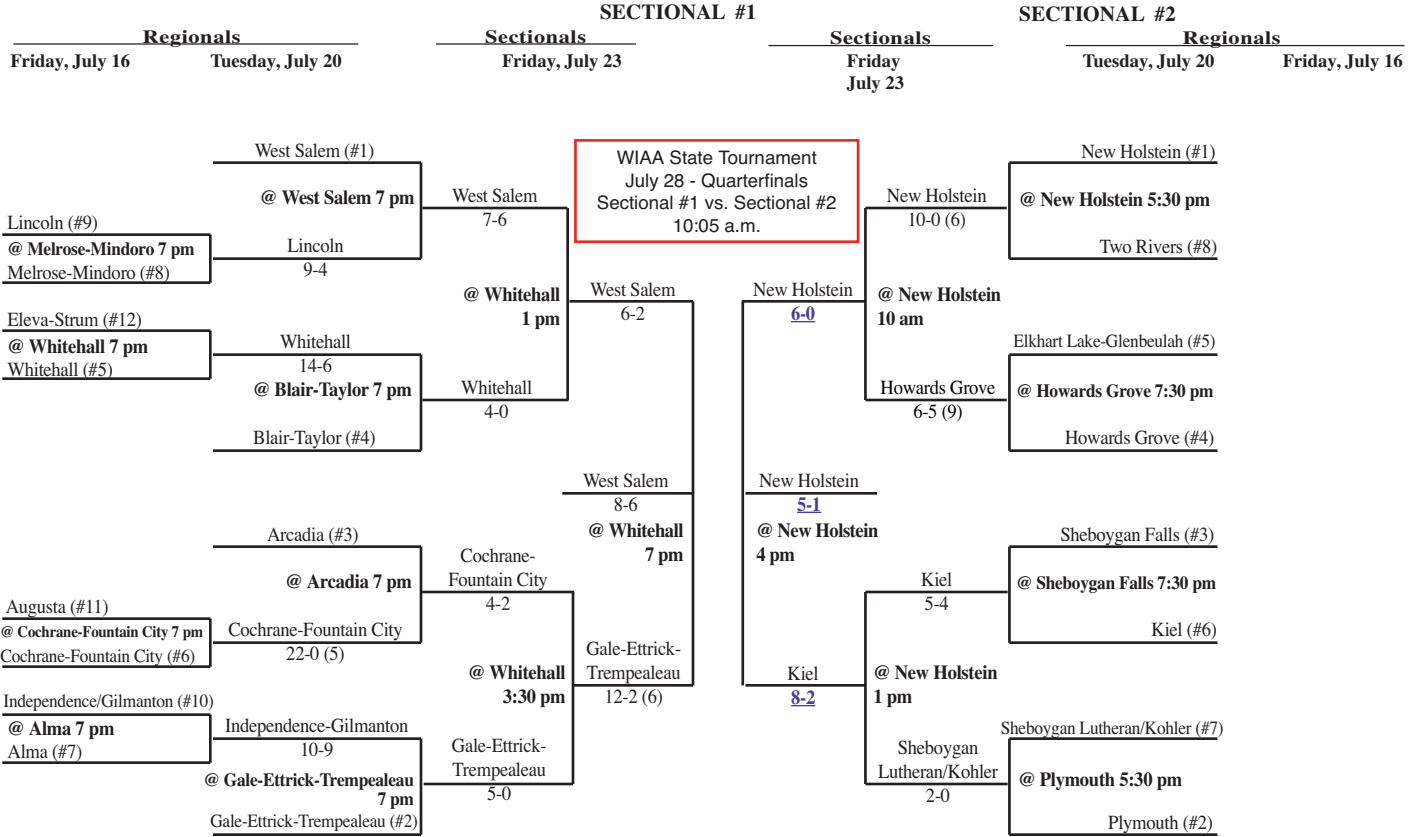

2010 Summer Baseball Assignments

The highest seeded team, in any tournament game, serves as the host school and will be designated the home team through sectionals. The home team is determined by coin flip in state tournament games.