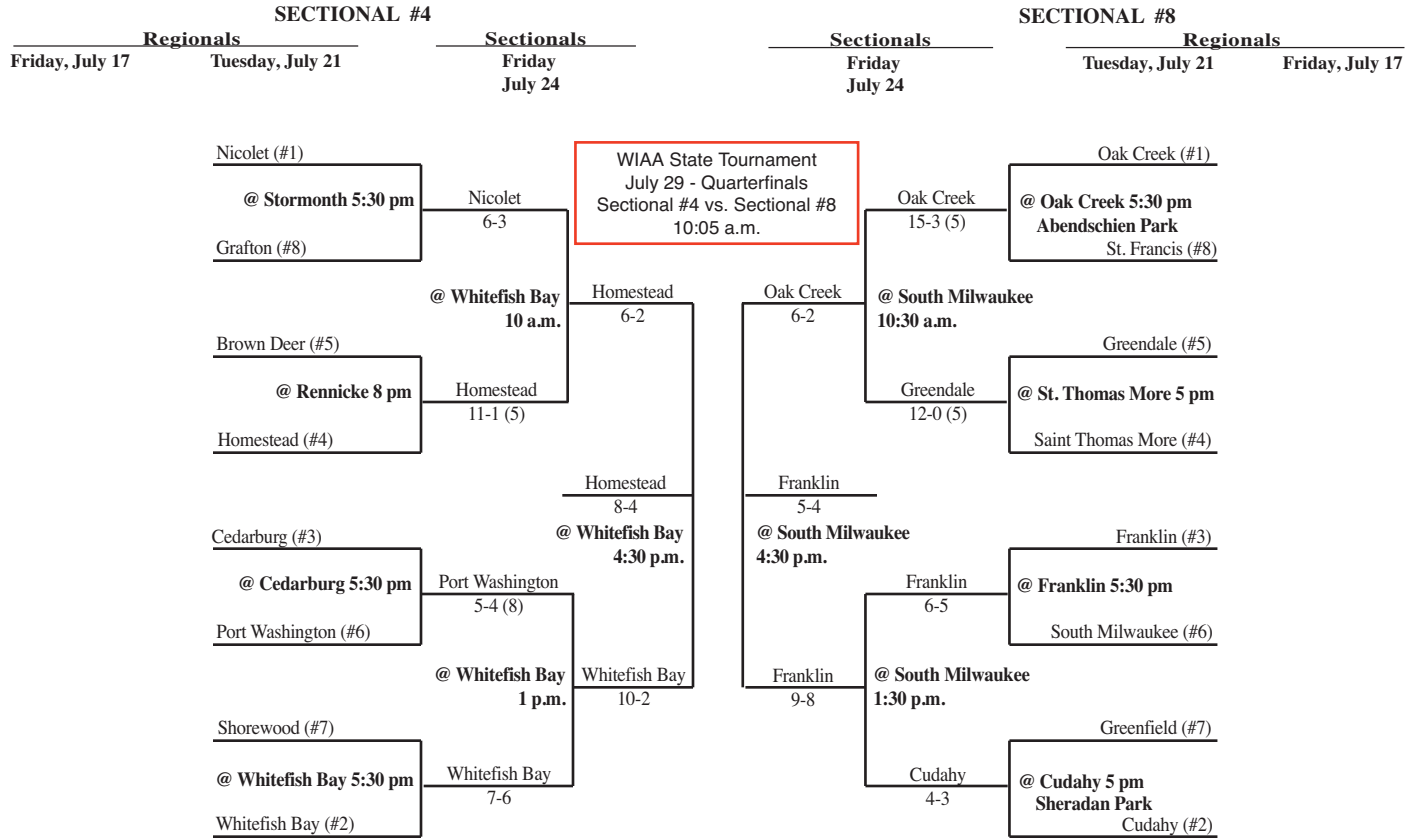

# 2009 Summer Baseball Assignments

The highest seeded team, in any pre-sectional game, serves as the host school and will be designated the home team through regionals. The home team is determined by coin flip in sectional and state tournament games.