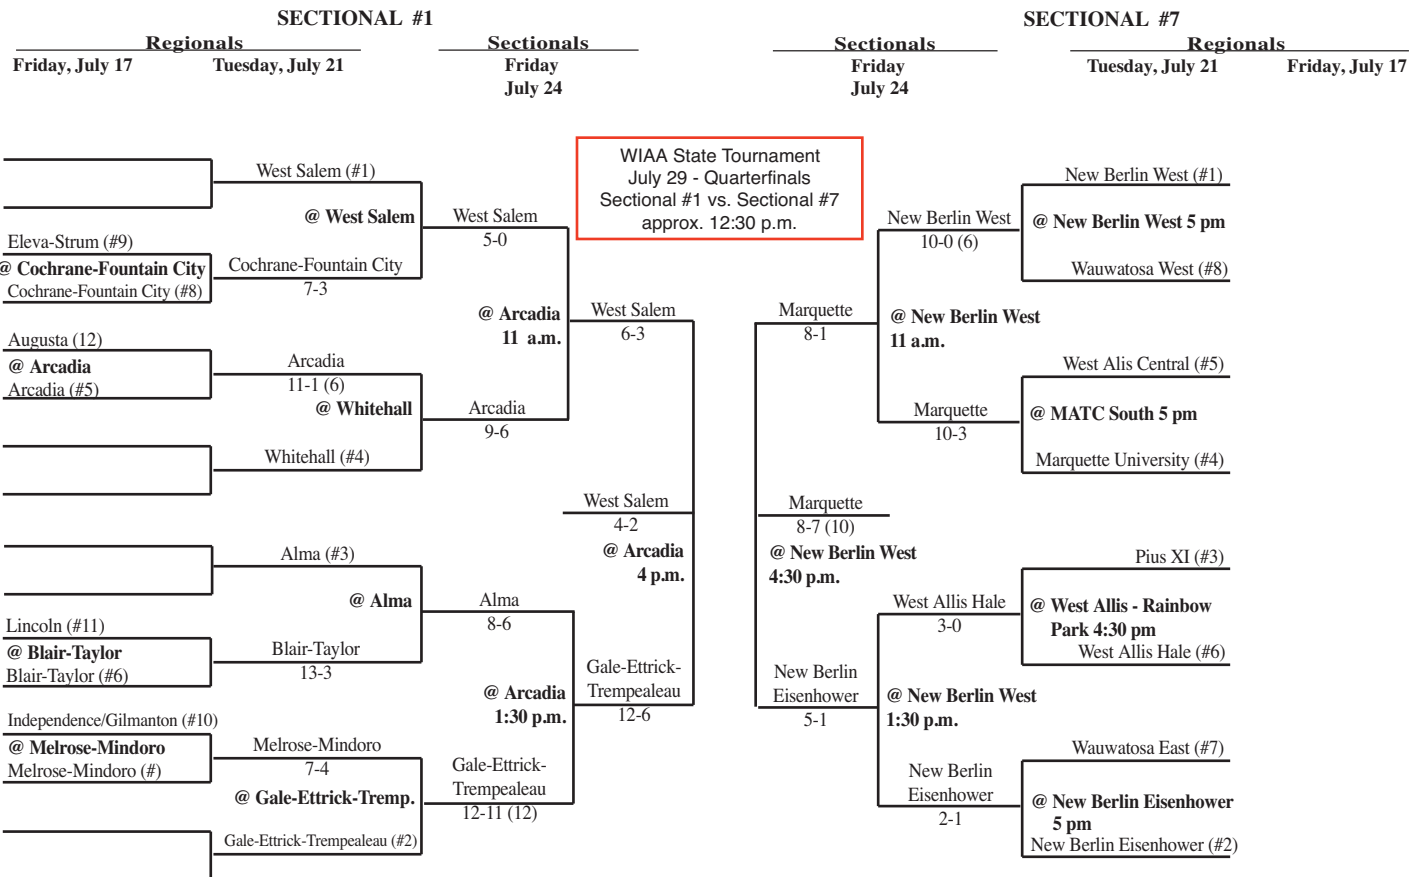

# 2009 Summer Baseball Assignments

The highest seeded team, in any pre-sectional game, serves as the host school and will be designated the home team through regionals. The home team is determined by coin flip in sectional and state tournament games.