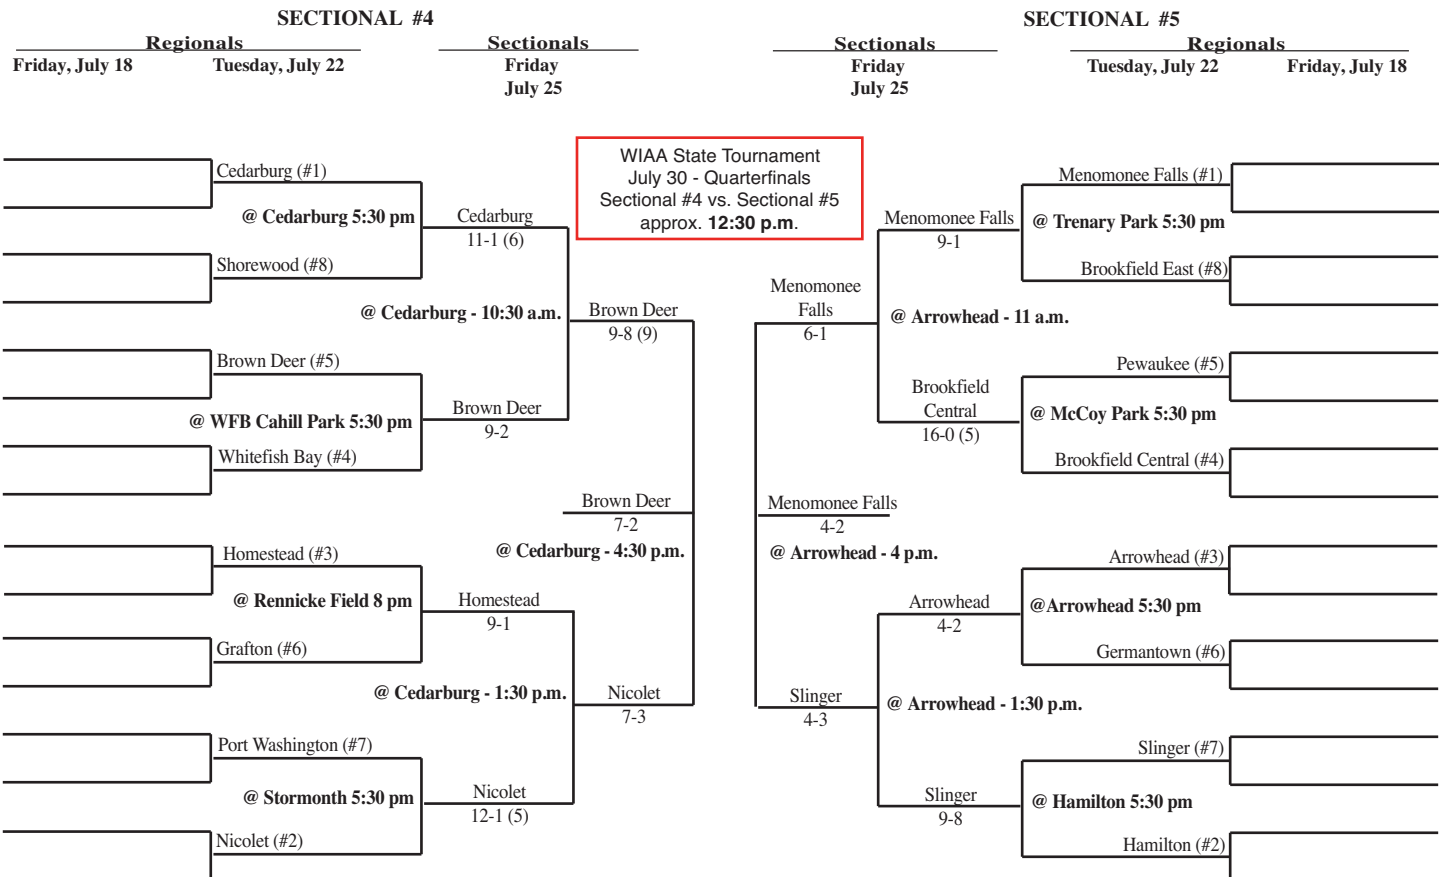

2008 Summer Baseball Assignments

The highest seeded team, in any pre-sectional game, serves as the host school and will be designated the home team through regionals. The home team is determined by coin flip in sectional and state tournament games. **Updated 7/25/08 - 10:45 p.m.**

2008 Summer Baseball Assignments

The highest seeded team, in any pre-sectional game, serves as the host school and will be designated the home team through regionals. The home team is determined by coin flip in sectional and state tournament games.