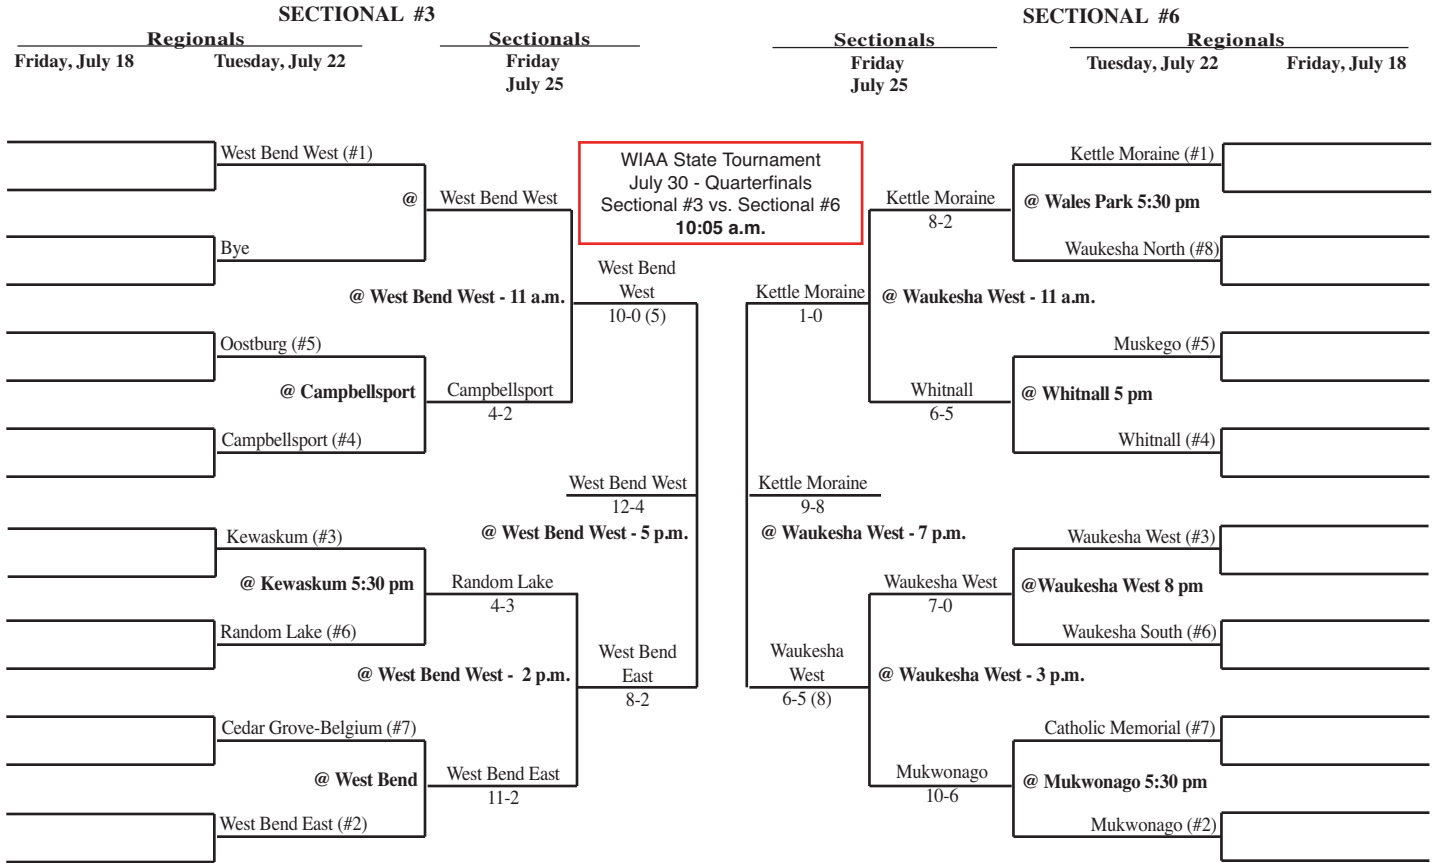

2008 Summer Baseball Assignments

The highest seeded team, in any pre-sectional game, serves as the host school and will be designated the home team through regionals. The home team is determined by coin flip in sectional and state tournament games. **Updated 7/25/08 - 10:45 p.m.**

2008 Summer Baseball Assignments

The highest seeded team, in any pre-sectional game, serves as the host school and will be designated the home team through regionals. The home team is determined by coin flip in sectional and state tournament games.