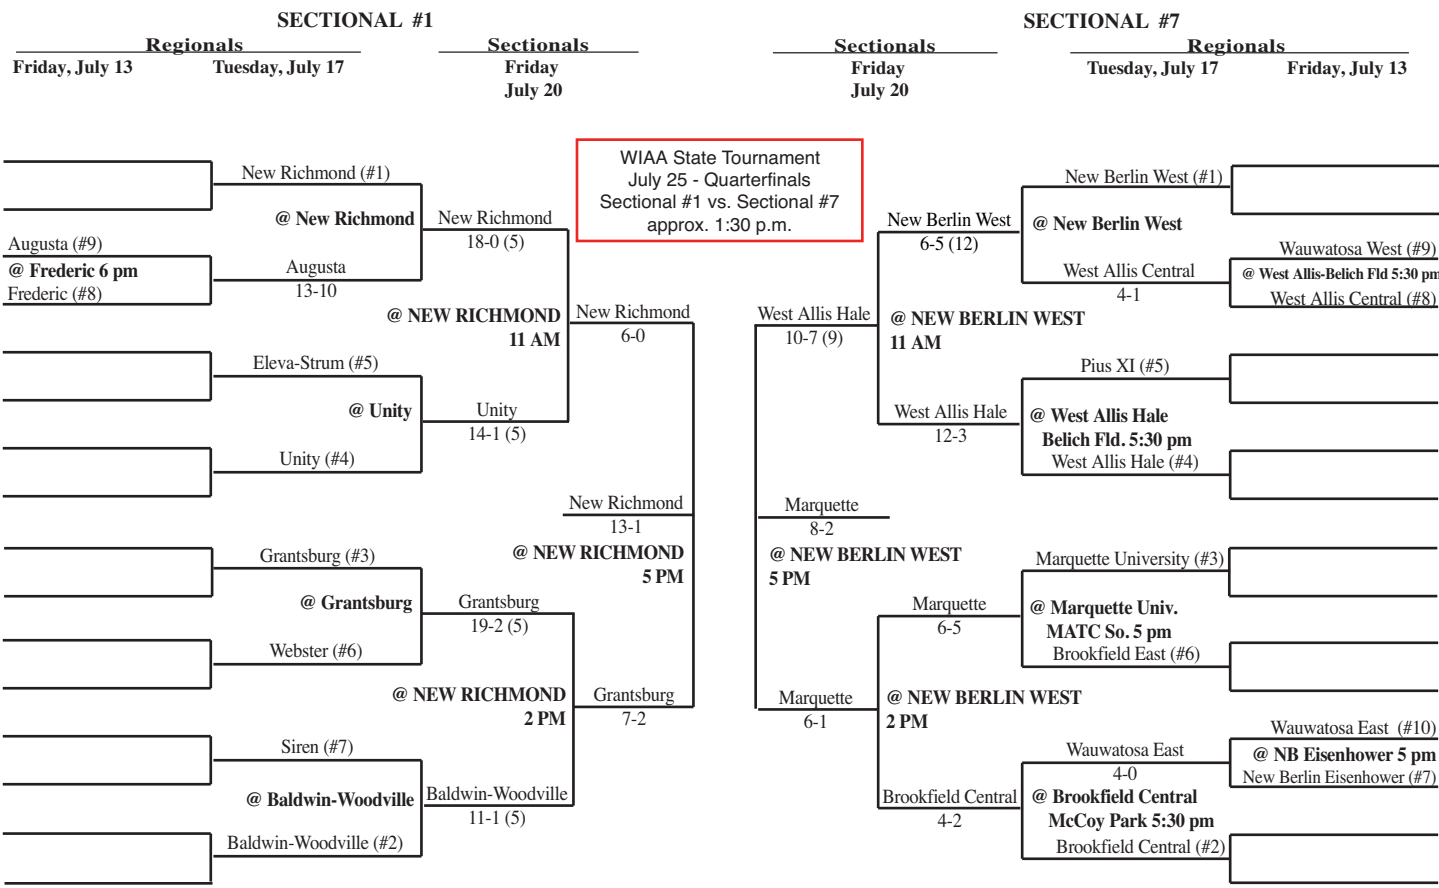

2007 Summer Baseball Assignments

The highest seeded team, in any pre-sectional game, serves as the host school and will be designated the home team through regionals. The home team is determined by coin flip in sectional and state tournament games.