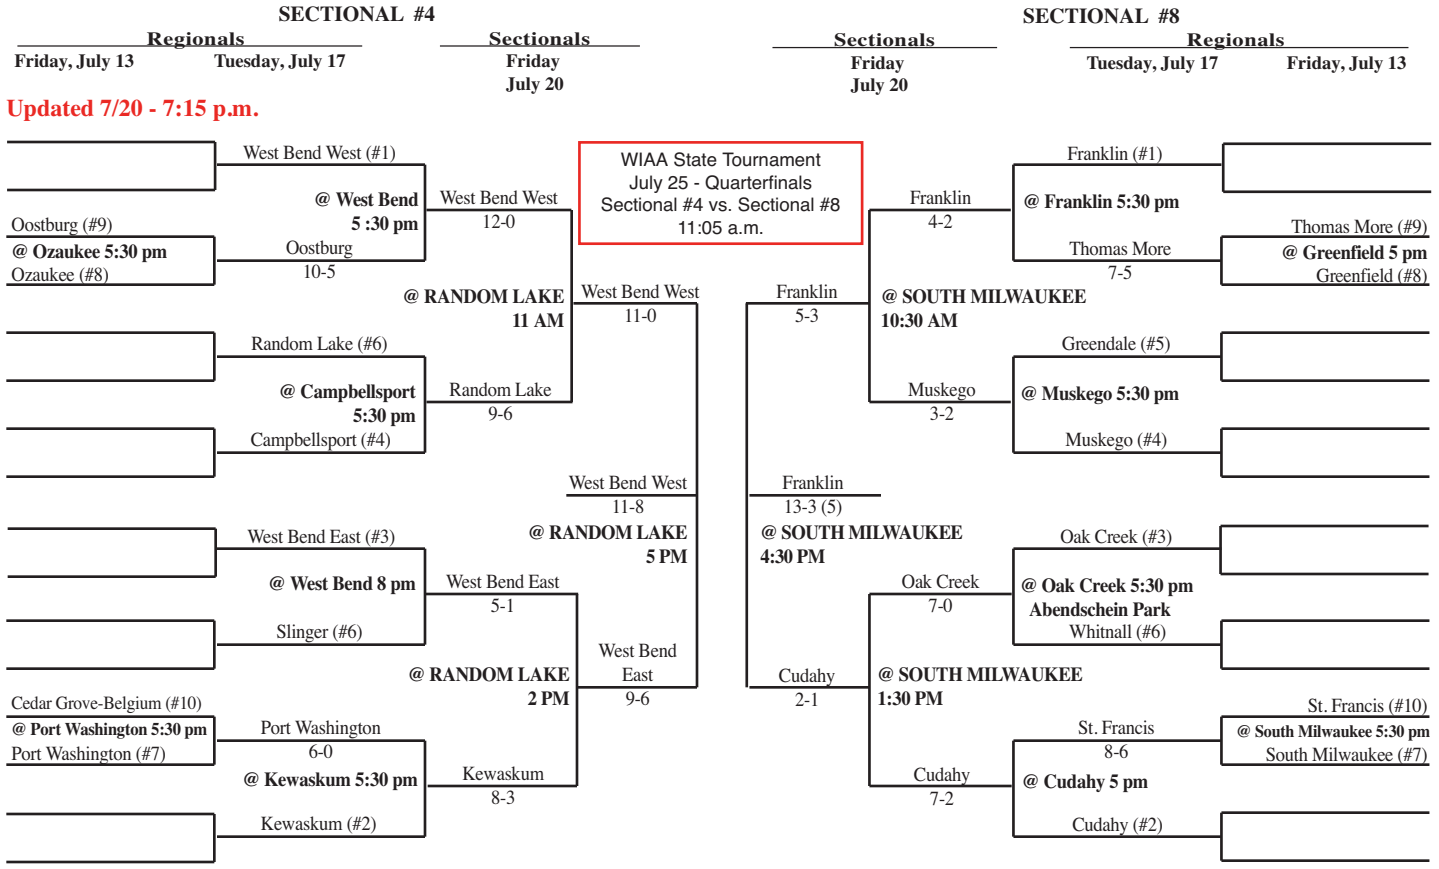

2007 Summer Baseball Assignments

The highest seeded team, in any pre-sectional game, serves as the host school and will be designated the home team through regionals. The home team is determined by coin flip in sectional and state tournament games.