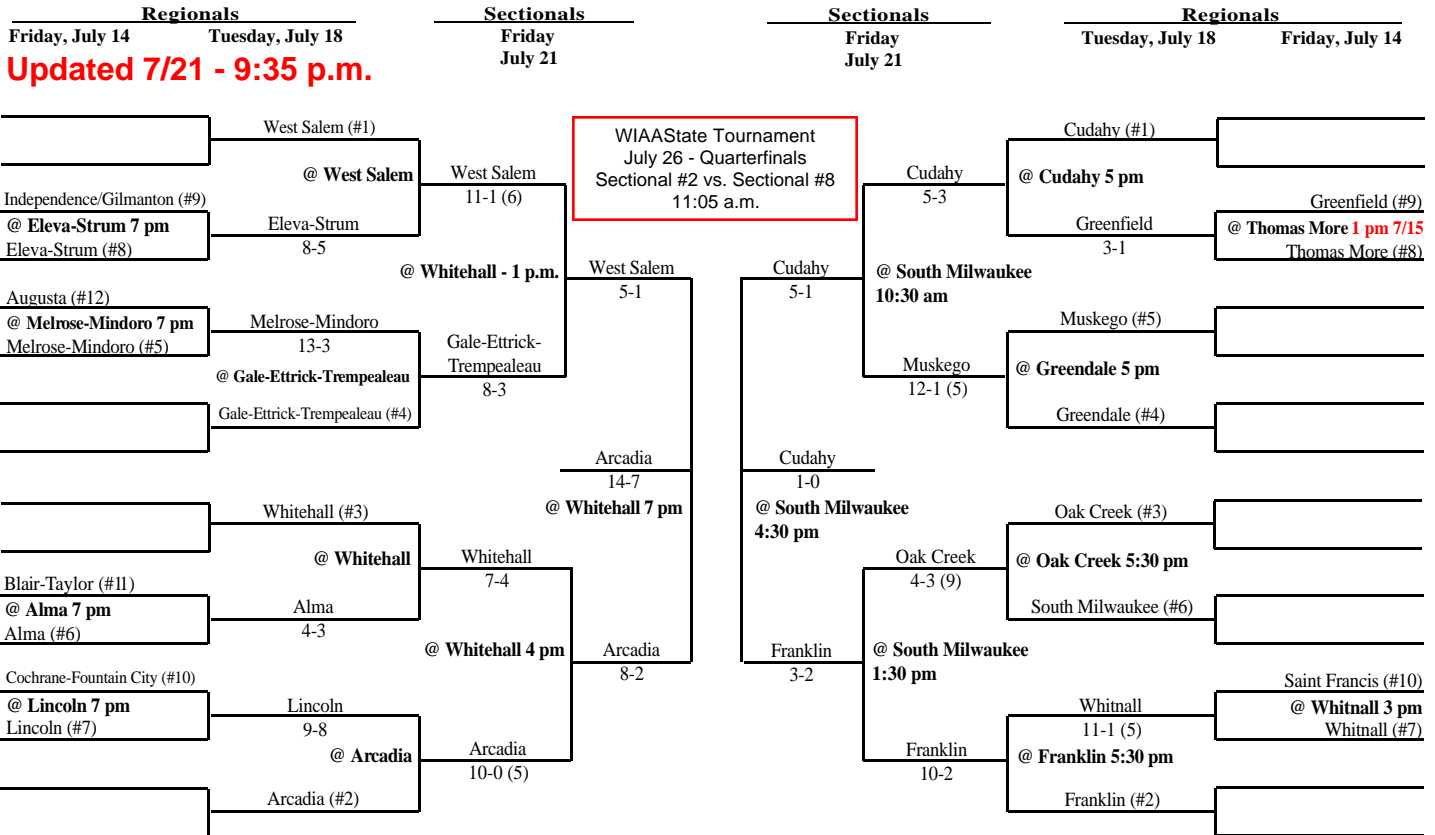

# 2000 Summer Baseball Assignments

The highest seeded team, in any pre-sectional game, serves as the host school and will be designated the home team through regionals. The home team is determined by coin flip in sectional and state tournament games.

## SECTIONAL #2

## SECTIONAL #8

WIAA State Tournament  
July 26 - Quarterfinals  
Sectional #2 vs. Sectional #8  
11:05 a.m.