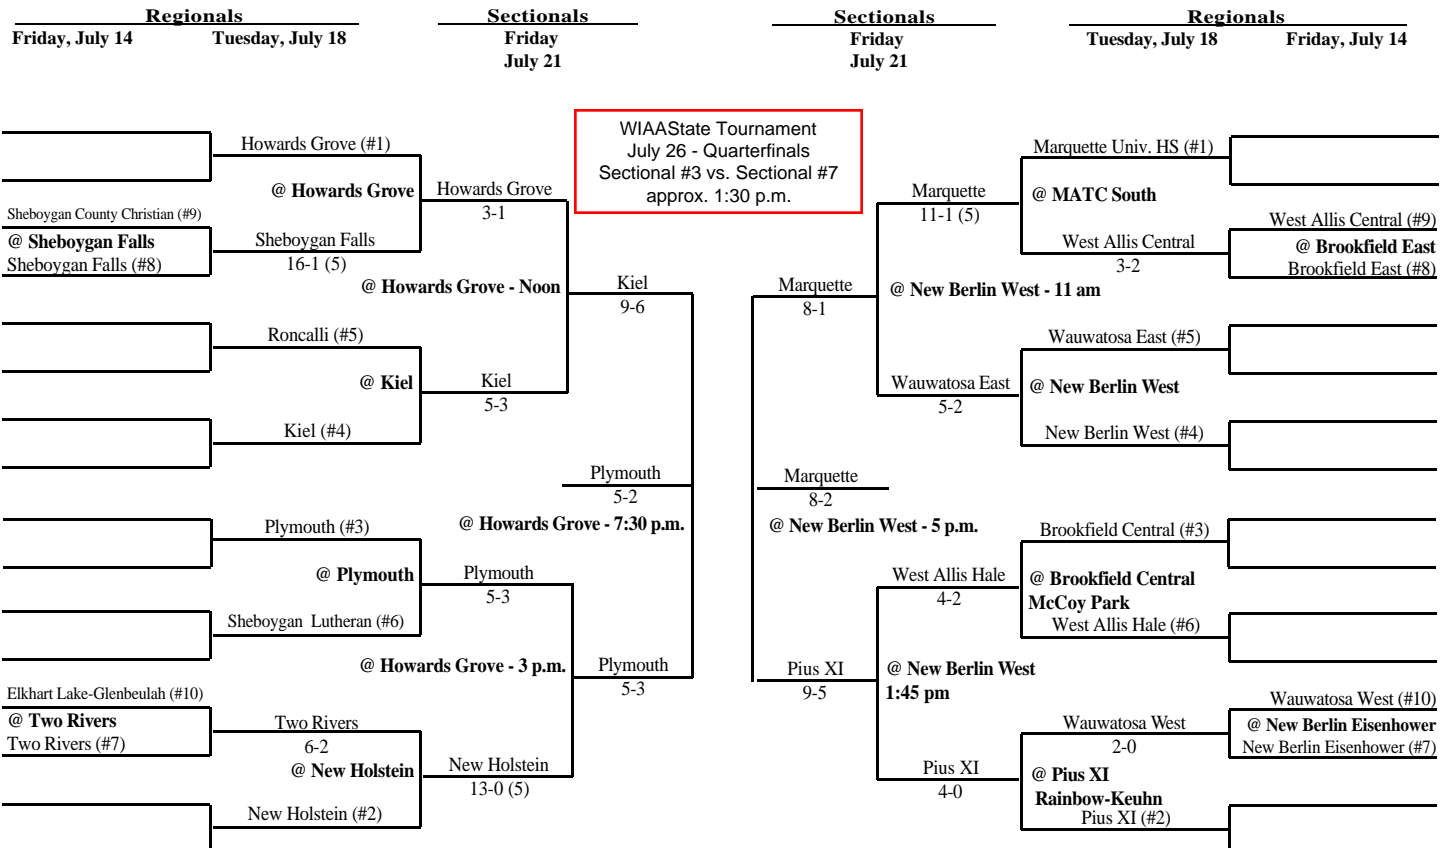

SECTIONAL #3

SECTIONAL #7

WIAA State Tournament
July 26 - Quarterfinals
Sectional #3 vs. Sectional #7
approx. 1:30 p.m.