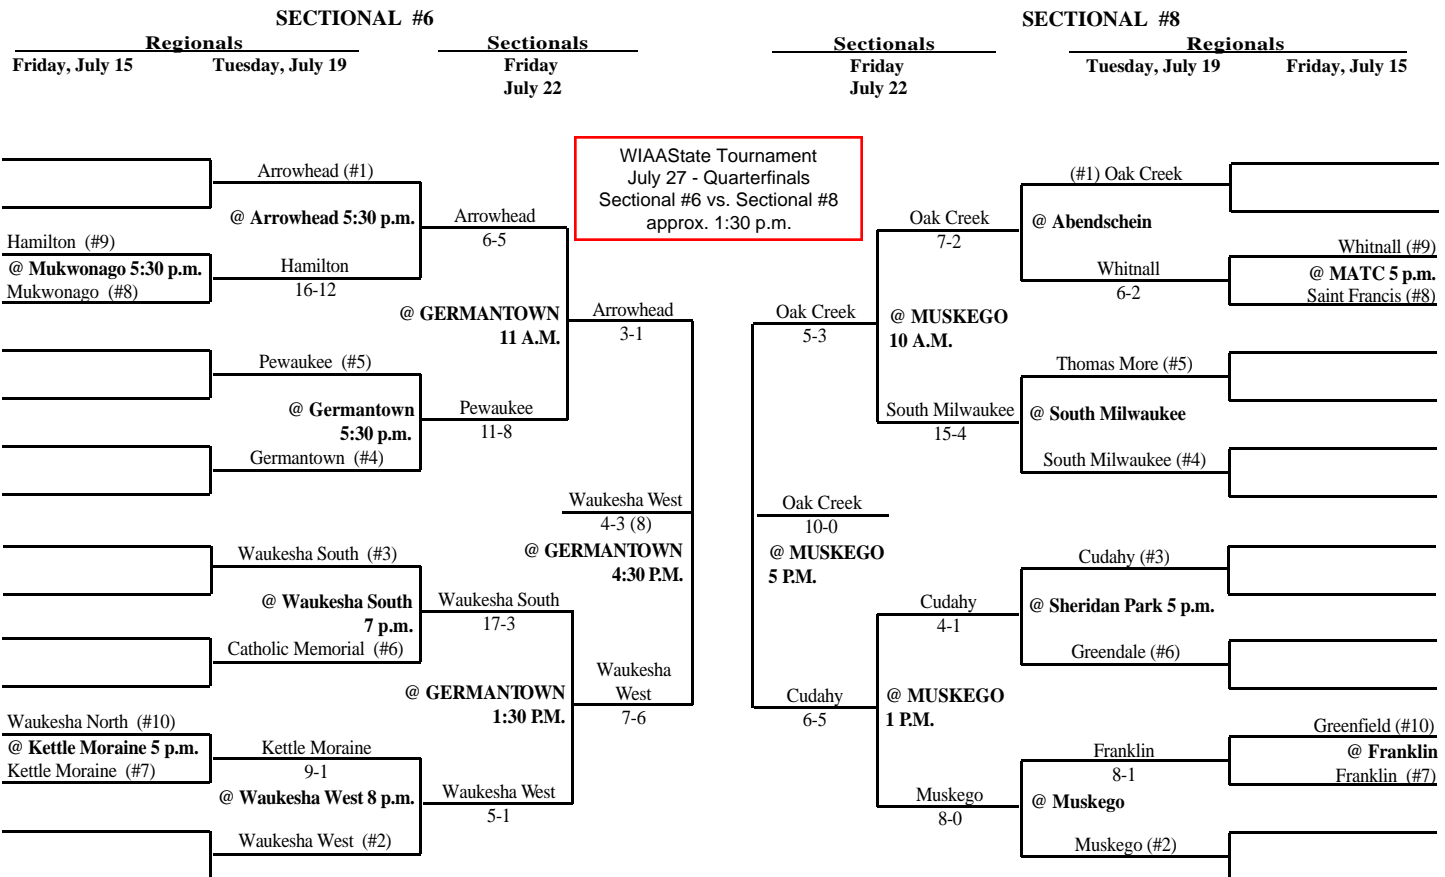

2005 Summer Baseball Assignments

The highest seeded team, in any pre-sectional game, serves as the host school. Home team is determined by coin flip in sectional and state tournament play. **Updated 7/22/05**

2005 Summer Baseball Assignments

The highest seeded team, in any pre-sectional game, serves as the host school. Home team is determined by coin flip in sectional and state tournament play.

SECTIONAL #2

SECTIONAL #4

SECTIONAL #1

SECTIONAL #3