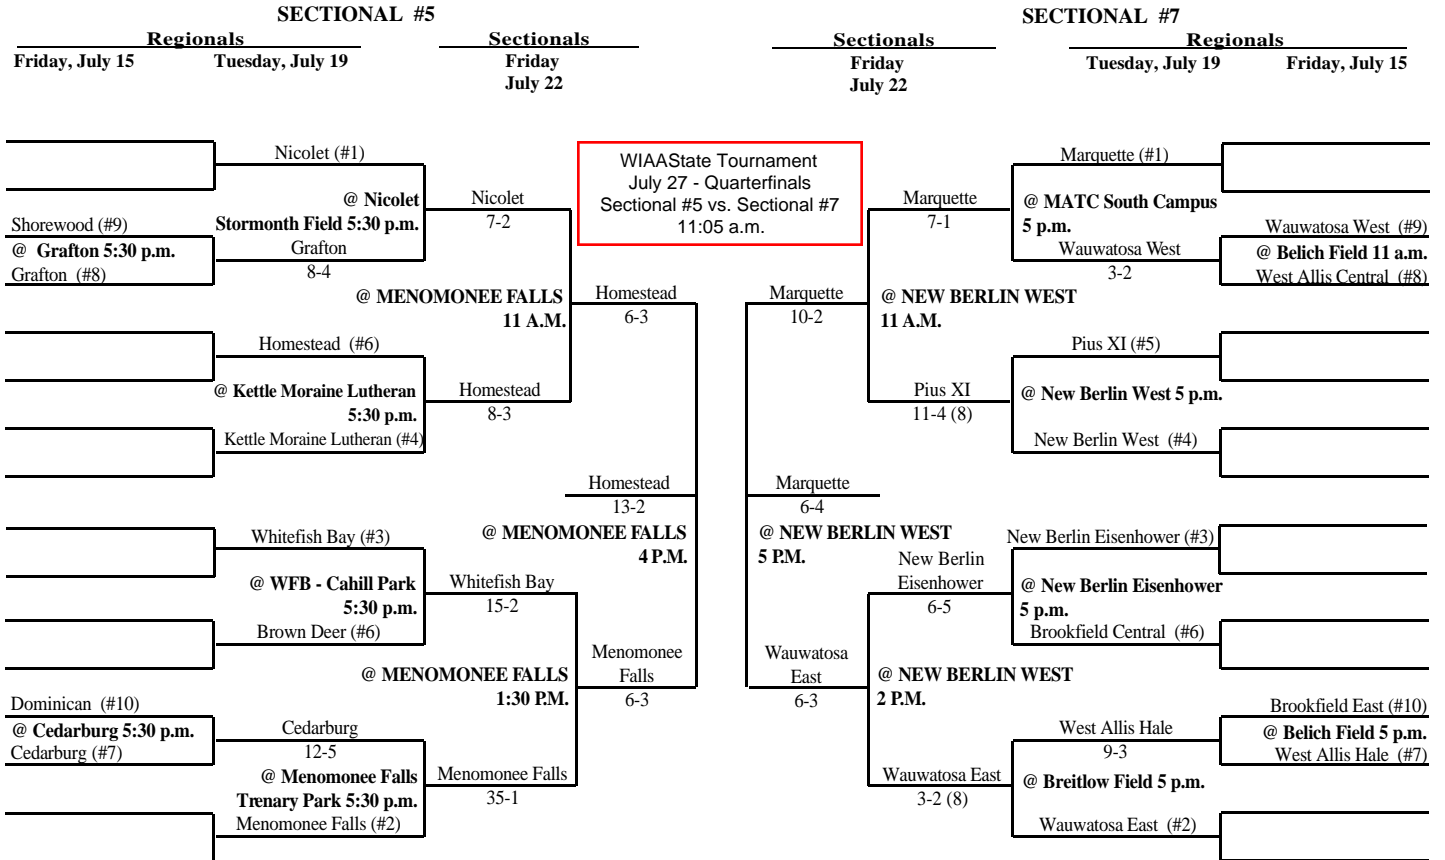

2005 Summer Baseball Assignments

The highest seeded team, in any pre-sectional game, serves as the host school. Home team is determined by coin flip in sectional and state tournament play. **Updated 7/22/05**

2005 Summer Baseball Assignments

The highest seeded team, in any pre-sectional game, serves as the host school. Home team is determined by coin flip in sectional and state tournament play.

SECTIONAL #2

SECTIONAL #4

SECTIONAL #1

SECTIONAL #3