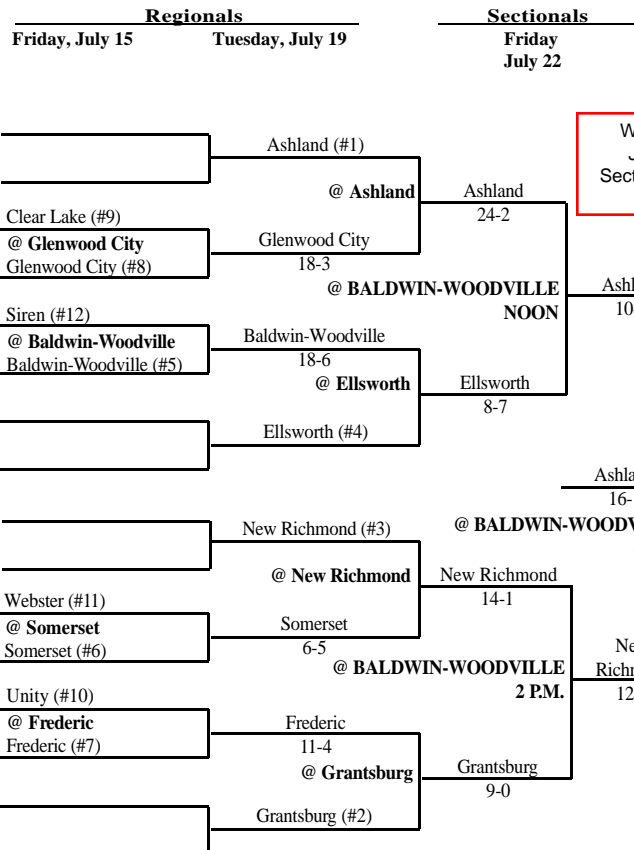

SECTIONAL #1