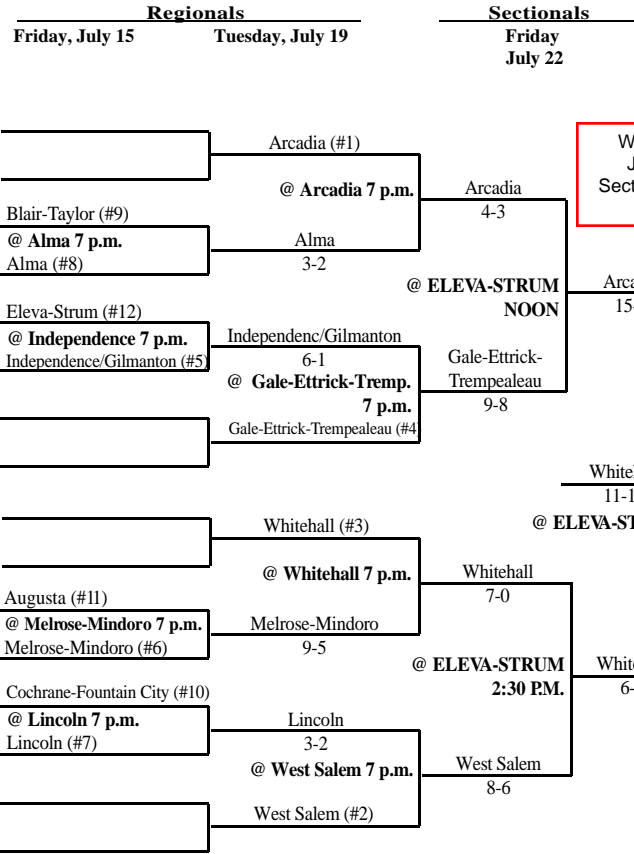

2005 Summer Baseball Assignments

The highest seeded team, in any pre-sectional game, serves as the host school. Home team is determined by coin flip in sectional and state tournament play. **Updated 7/22/05**

2005 Summer Baseball Assignments

The highest seeded team, in any pre-sectional game, serves as the host school. Home team is determined by coin flip in sectional and state tournament play.

SECTIONAL #2

SECTIONAL #4

SECTIONAL #1

SECTIONAL #3