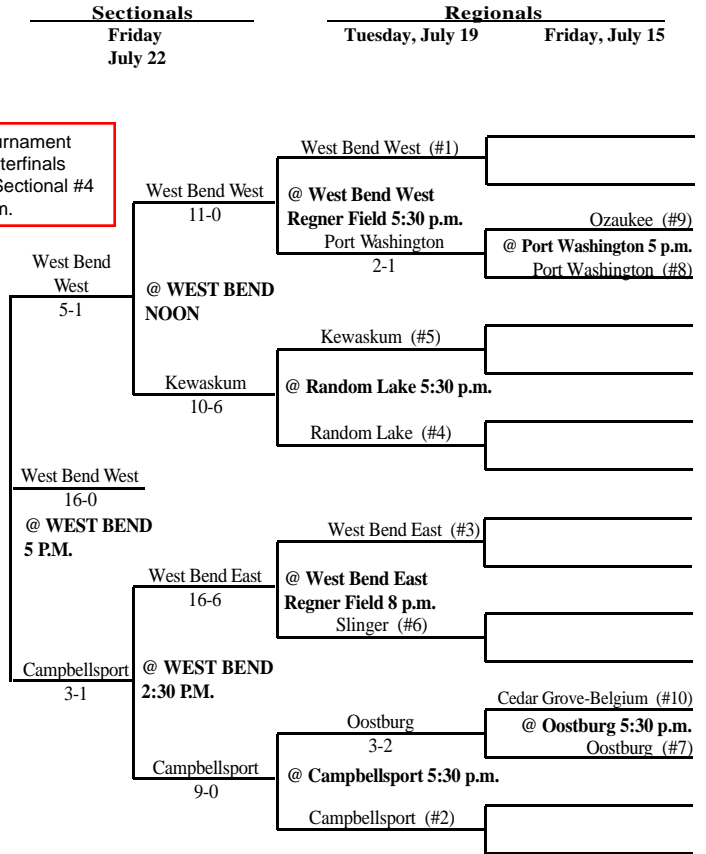

2005 Summer Baseball Assignments

The highest seeded team, in any pre-sectional game, serves as the host school. Home team is determined by coin flip in sectional and state tournament play. **Updated 7/22/05**

2005 Summer Baseball Assignments

The highest seeded team, in any pre-sectional game, serves as the host school. Home team is determined by coin flip in sectional and state tournament play.

SECTIONAL #2

SECTIONAL #4