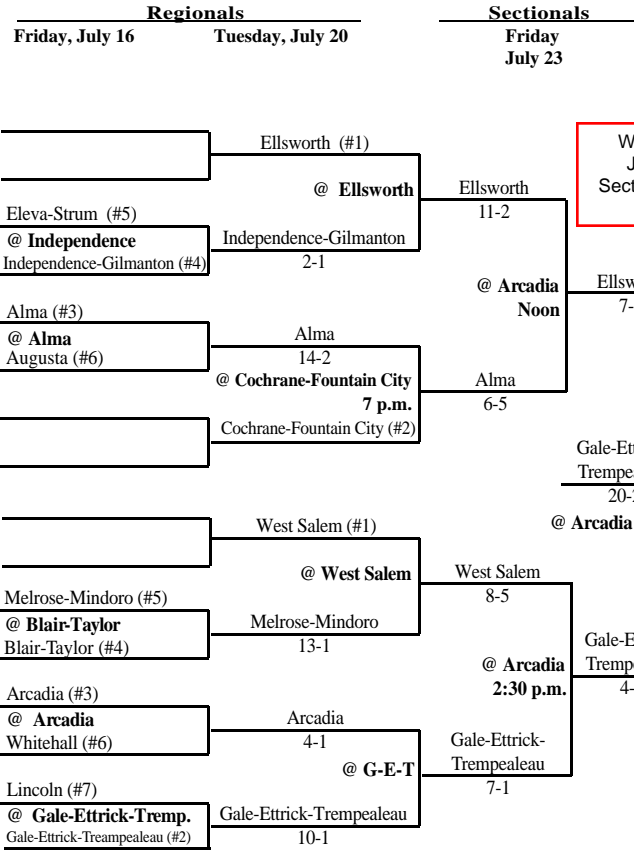

2004 Summer Baseball Assignments

The highest seeded team, in any pre-sectional game, serves as the host school. Home team is determined by coin flip in sectional and state tournament play.

SECTIONAL #2