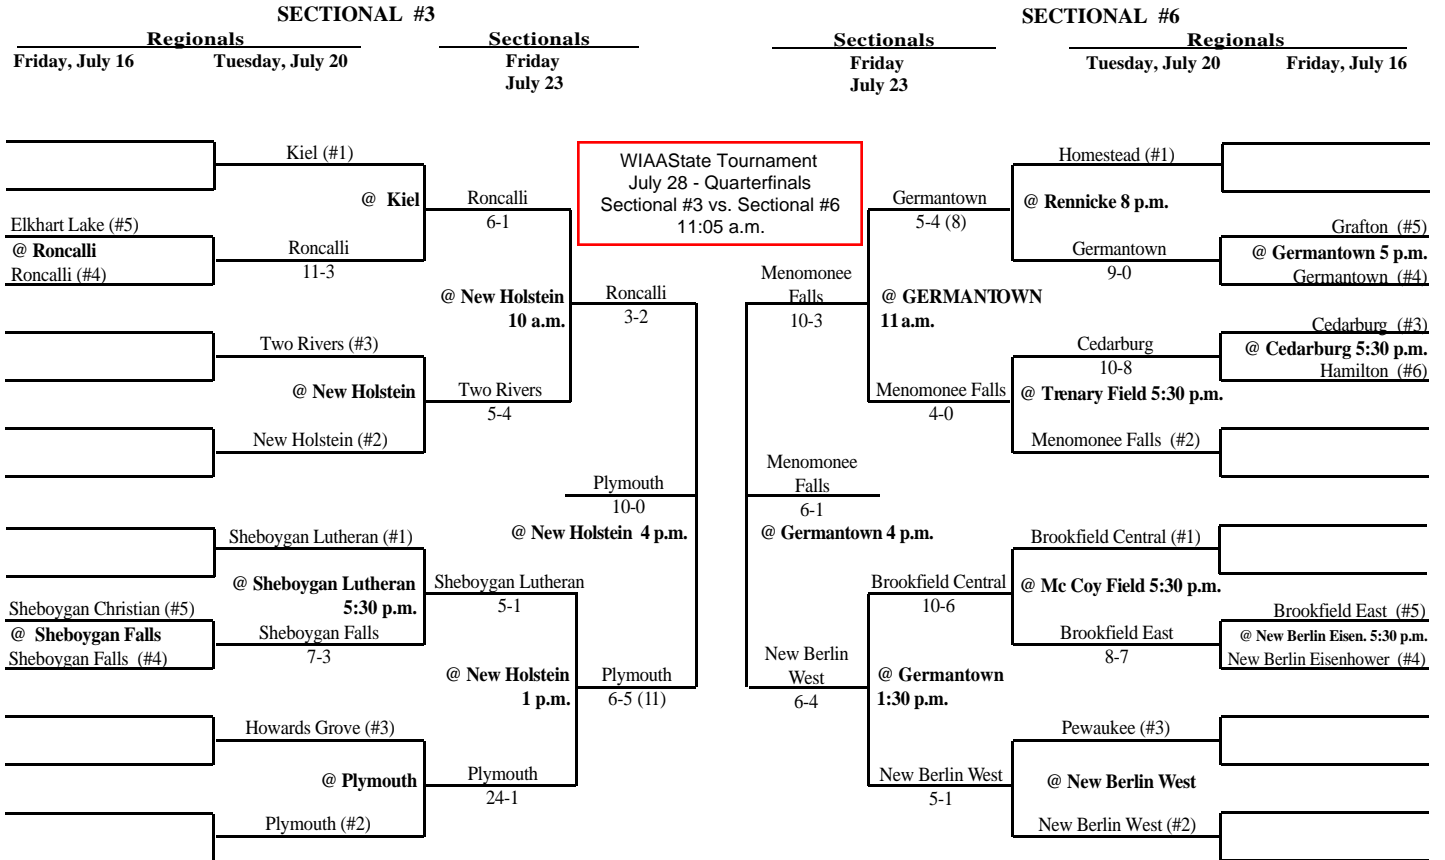

# 2004 Summer Baseball Assignments

The highest seeded team, in any pre-sectional game, serves as the host school. Home team is determined by coin flip in sectional and state tournament play. **UPDATED ON 7/24**

## 2004 Summer Baseball Assignments

The highest seeded team, in any pre-sectional game, serves as the host school. Home team is determined by coin flip in sectional and state tournament play.