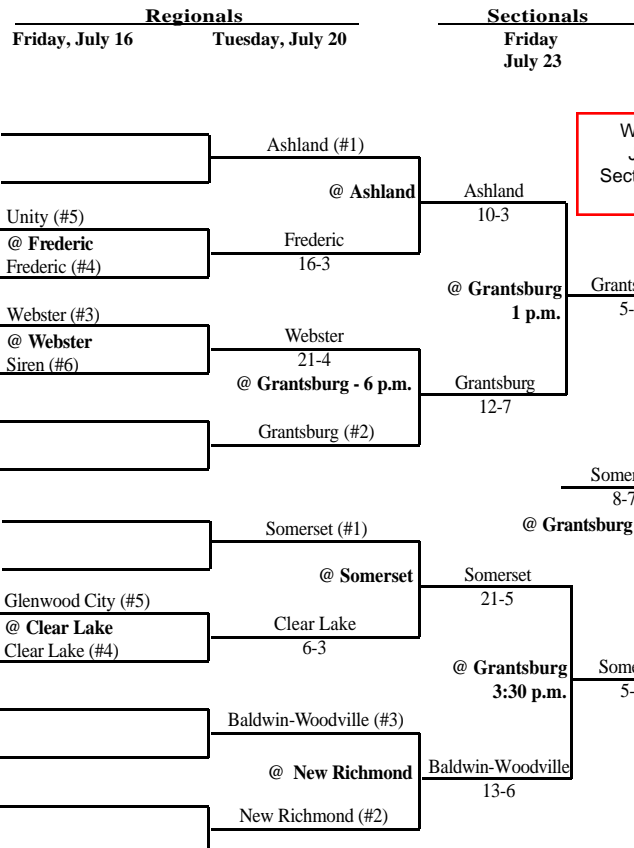

SECTIONAL #1