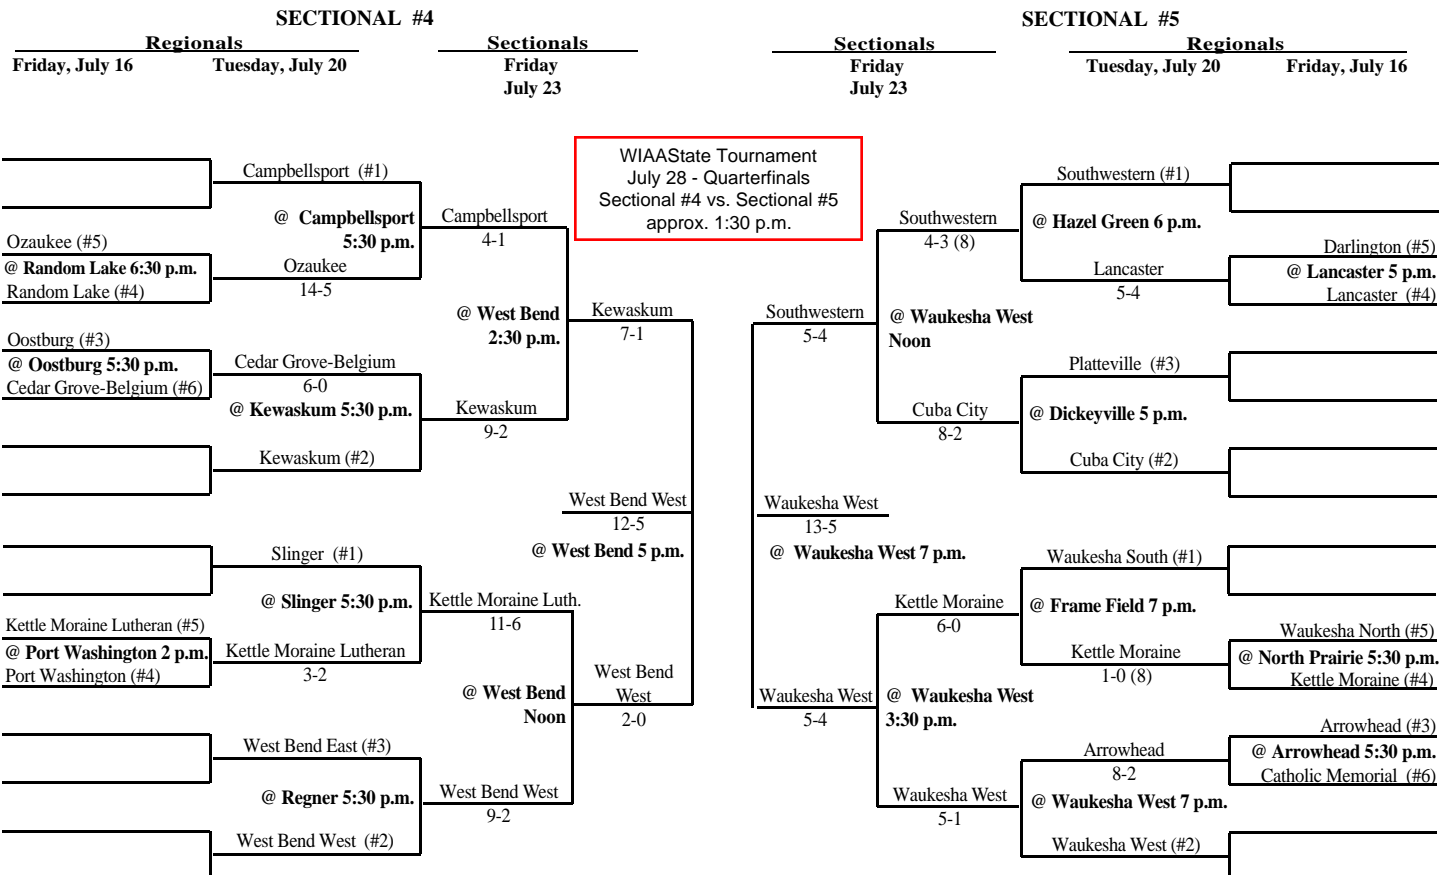

# 2004 Summer Baseball Assignments

The highest seeded team, in any pre-sectional game, serves as the host school. Home team is determined by coin flip in sectional and state tournament play. **UPDATED ON 7/24**

## 2004 Summer Baseball Assignments

The highest seeded team, in any pre-sectional game, serves as the host school. Home team is determined by coin flip in sectional and state tournament play.