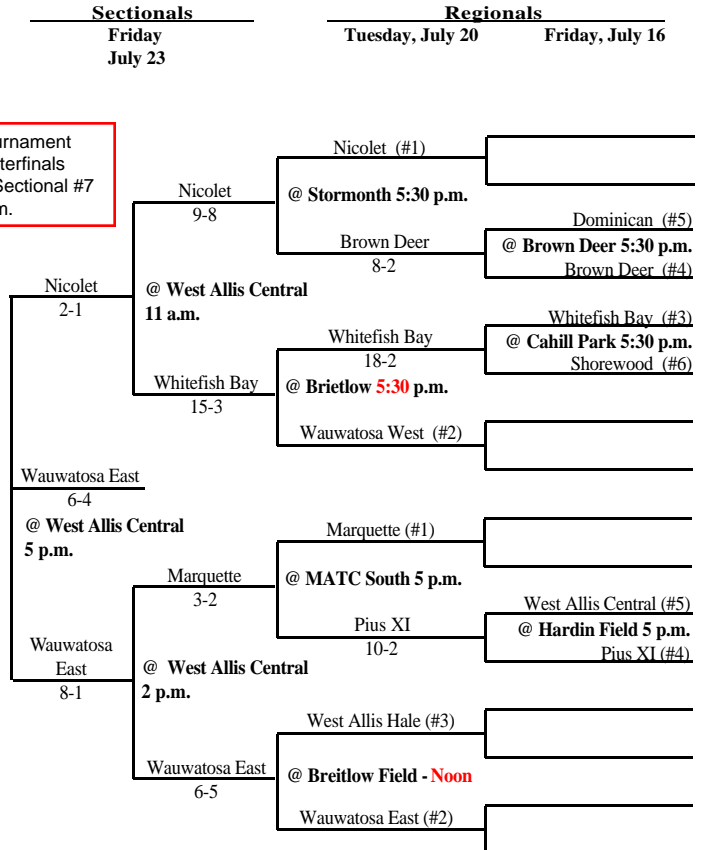

SECTIONAL #7