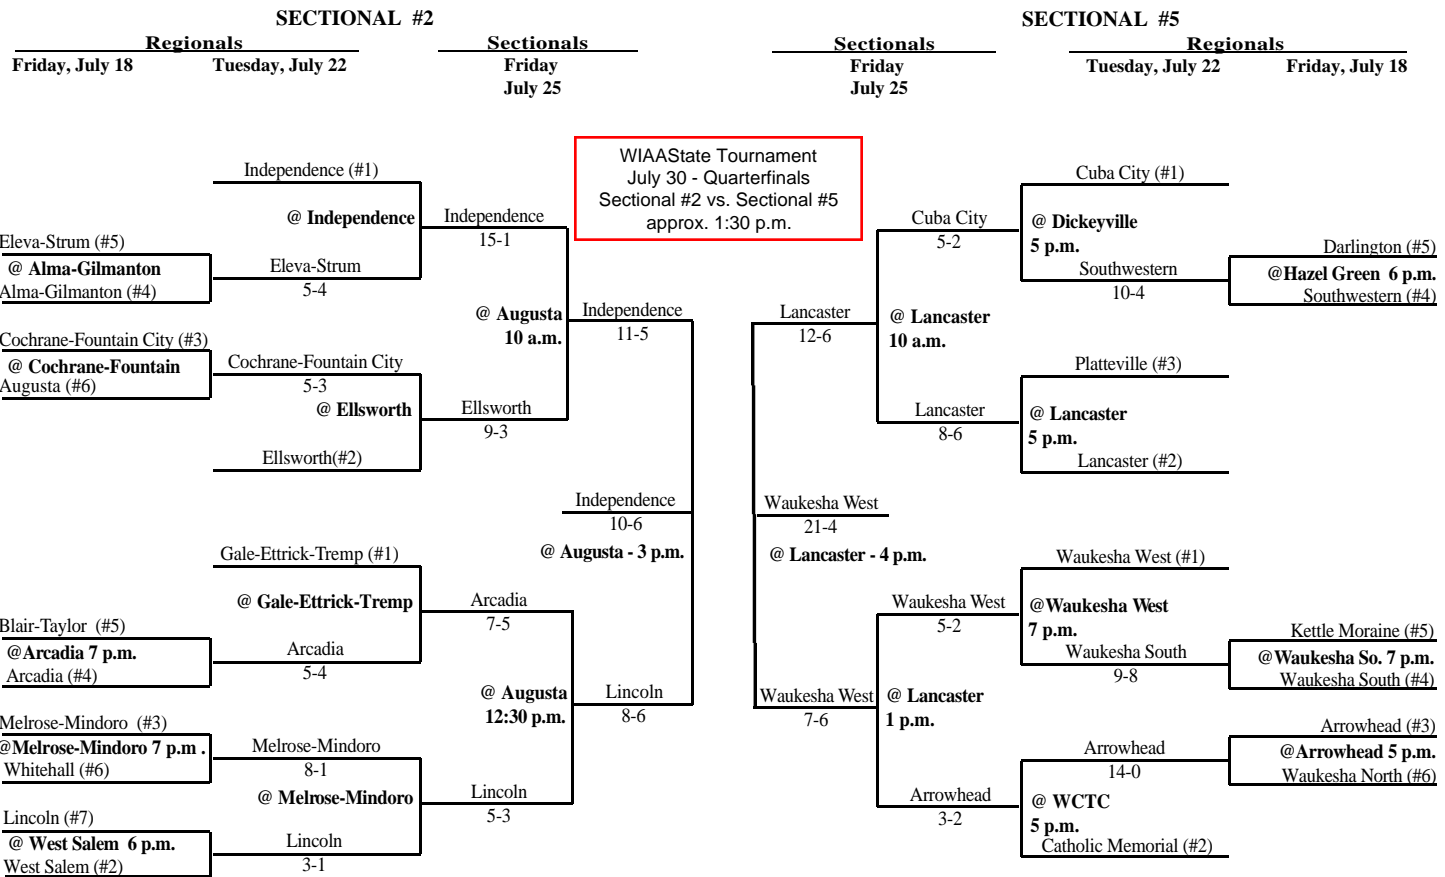

2005 Summer Baseball Assignments

The highest seeded team, in any pre-sectional game, serves as the host school. Home team is determined by coin flip.

2005 Summer Baseball Assignments

The highest seeded team, in any pre-sectional game, serves as the host school. Home team is determined by coin flip.