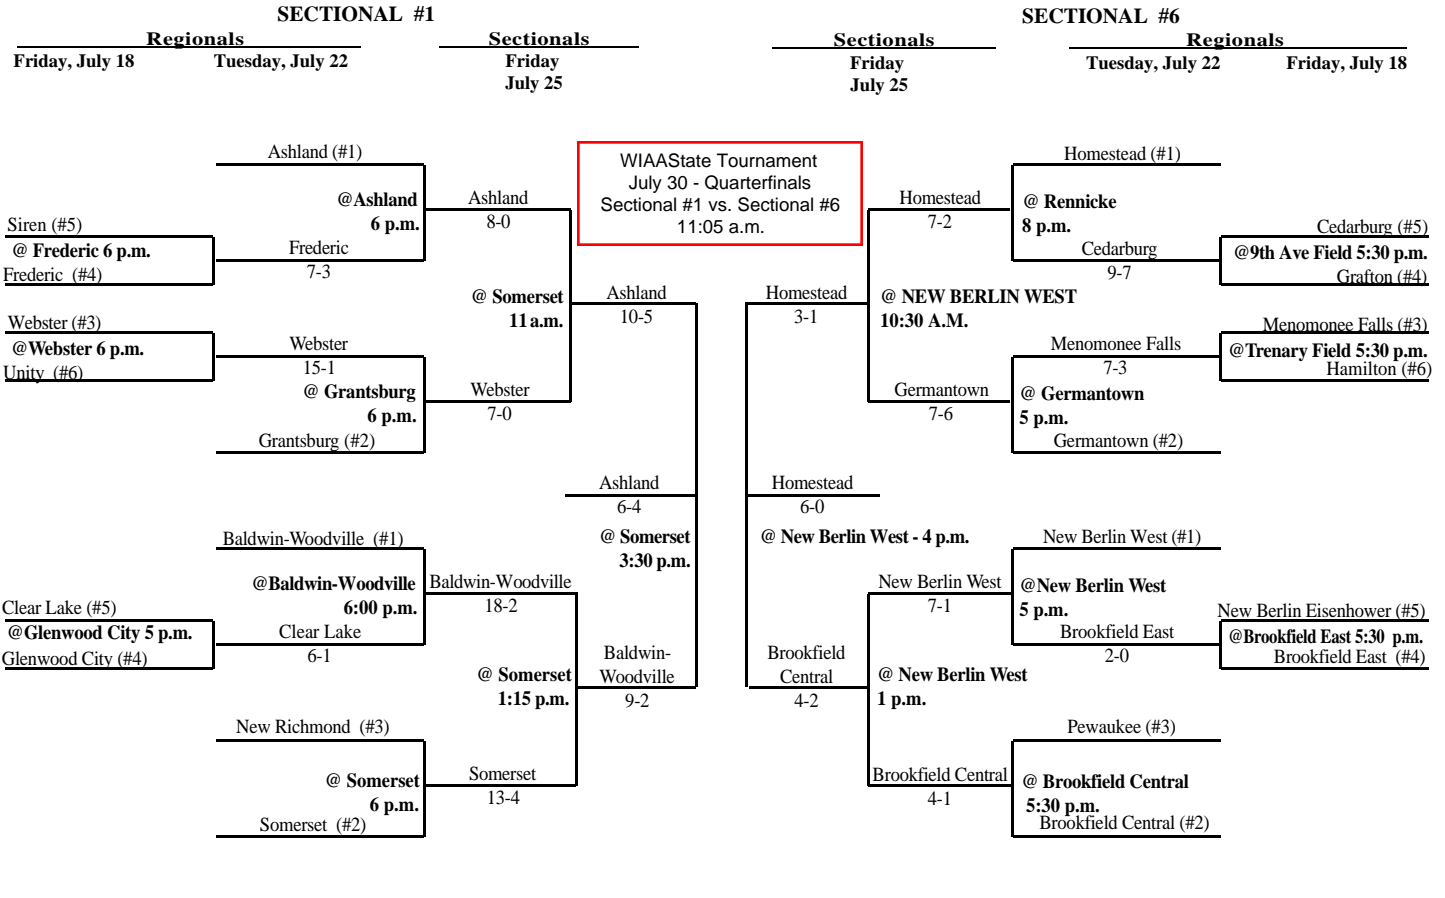

2005 Summer Baseball Assignments

The highest seeded team, in any pre-sectional game, serves as the host school. Home team is determined by coin flip.

2005 Summer Baseball Assignments

The highest seeded team, in any pre-sectional game, serves as the host school. Home team is determined by coin flip.