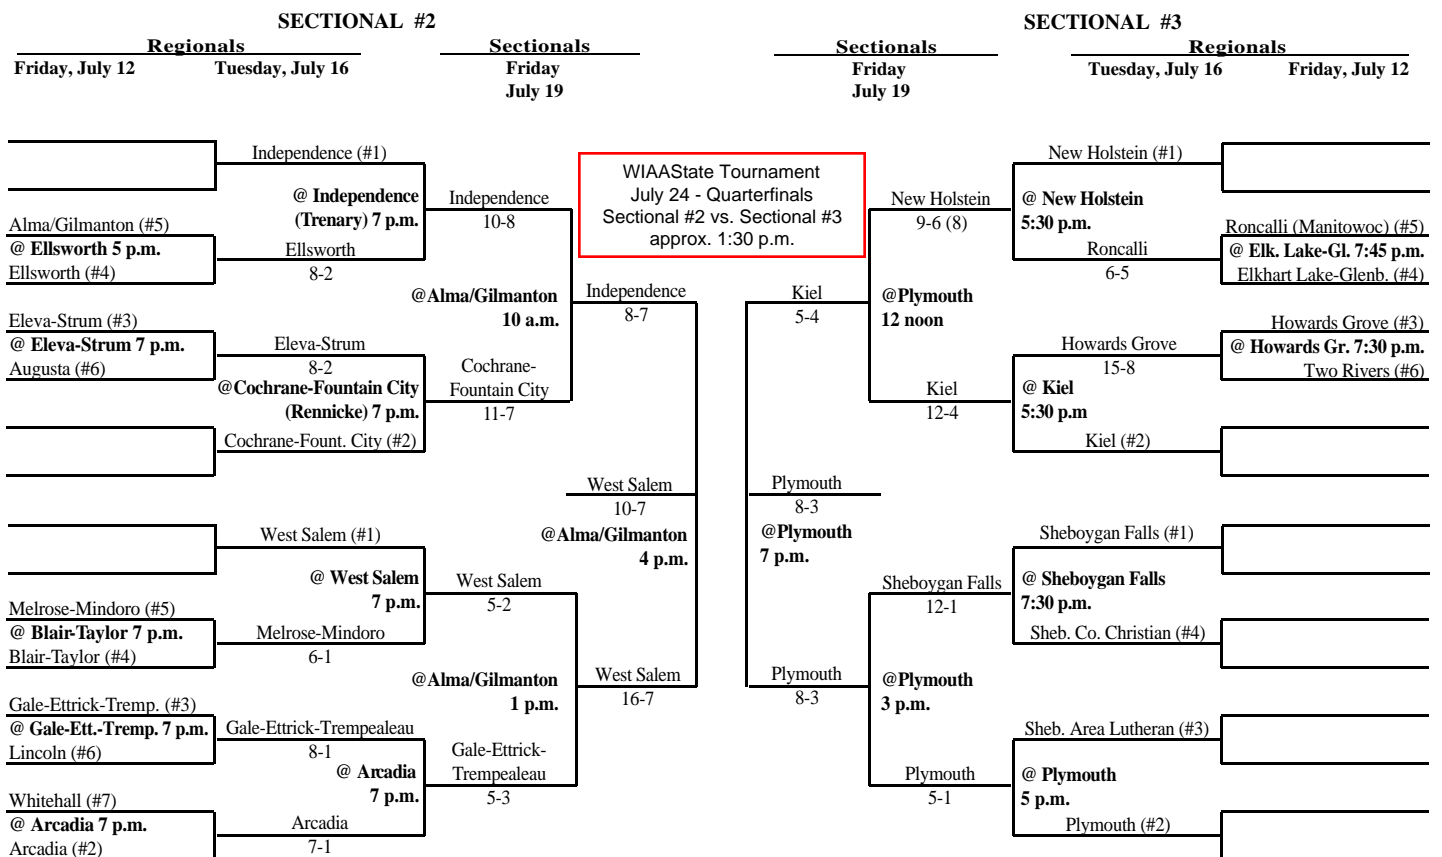

2002 Summer Baseball Assignments

The highest seeded team, in any pre-sectional game, serves as the host school. Home team is determined by coin flip.

2002 Summer Baseball Assignments

The highest seeded team, in any pre-sectional game, serves as the host school. Home team is determined by coin flip.

WIAA State Tournament
July 24 - Quarterfinals
Sectional #1 vs. Sectional #4
4:35 p.m.

WIAA State Tournament
July 24 - Quarterfinals
Sectional #6 vs. Sectional #7
approx. 7 p.m.