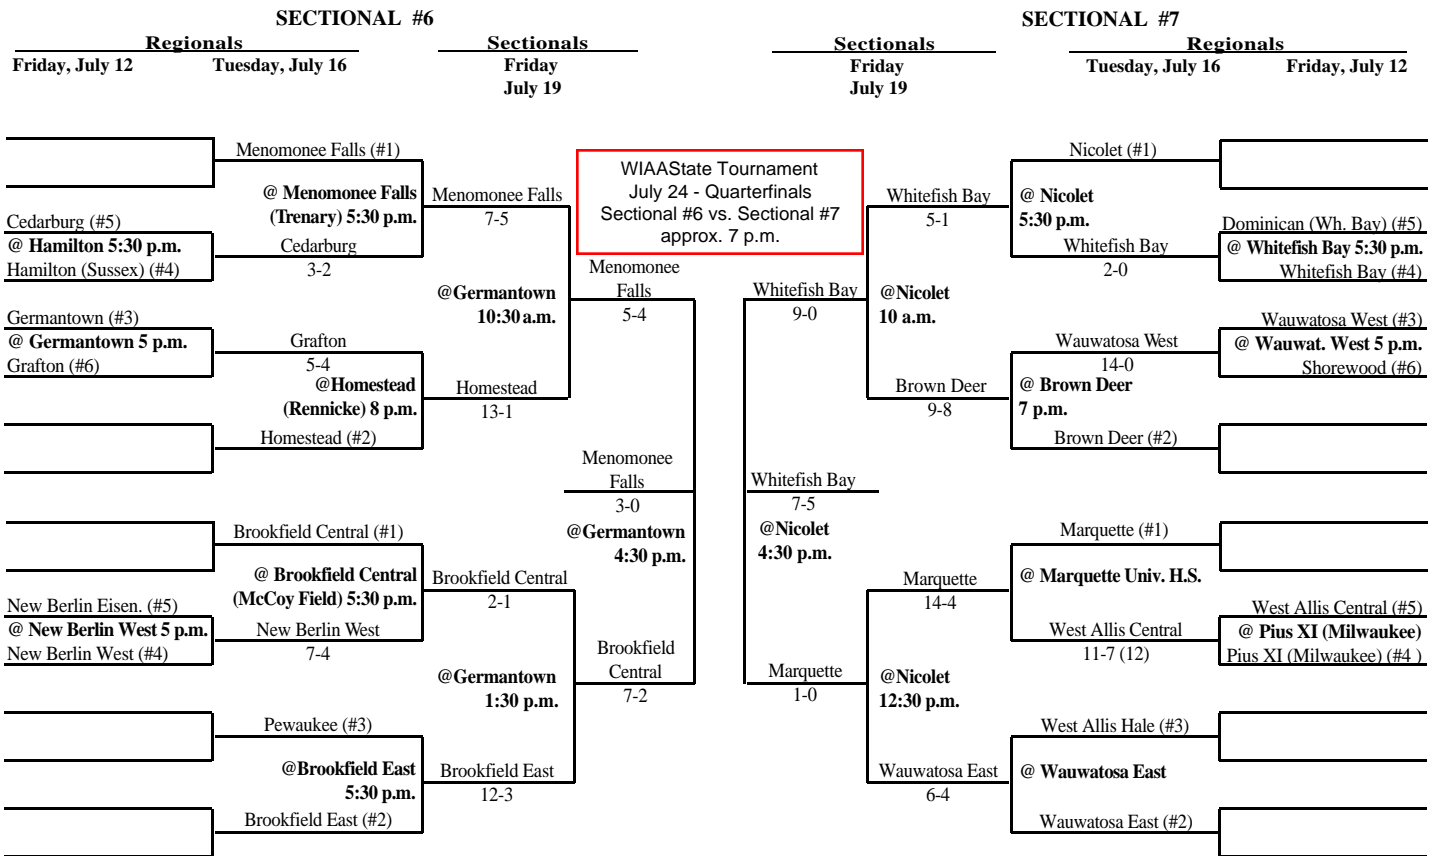

2002 Summer Baseball Assignments

The highest seeded team, in any pre-sectional game, serves as the host school. Home team is determined by coin flip.

2002 Summer Baseball Assignments

The highest seeded team, in any pre-sectional game, serves as the host school. Home team is determined by coin flip.

WIAA State Tournament
July 24 - Quarterfinals
Sectional #1 vs. Sectional #4
4:35 p.m.

WIAA State Tournament
July 24 - Quarterfinals
Sectional #6 vs. Sectional #7
approx. 7 p.m.