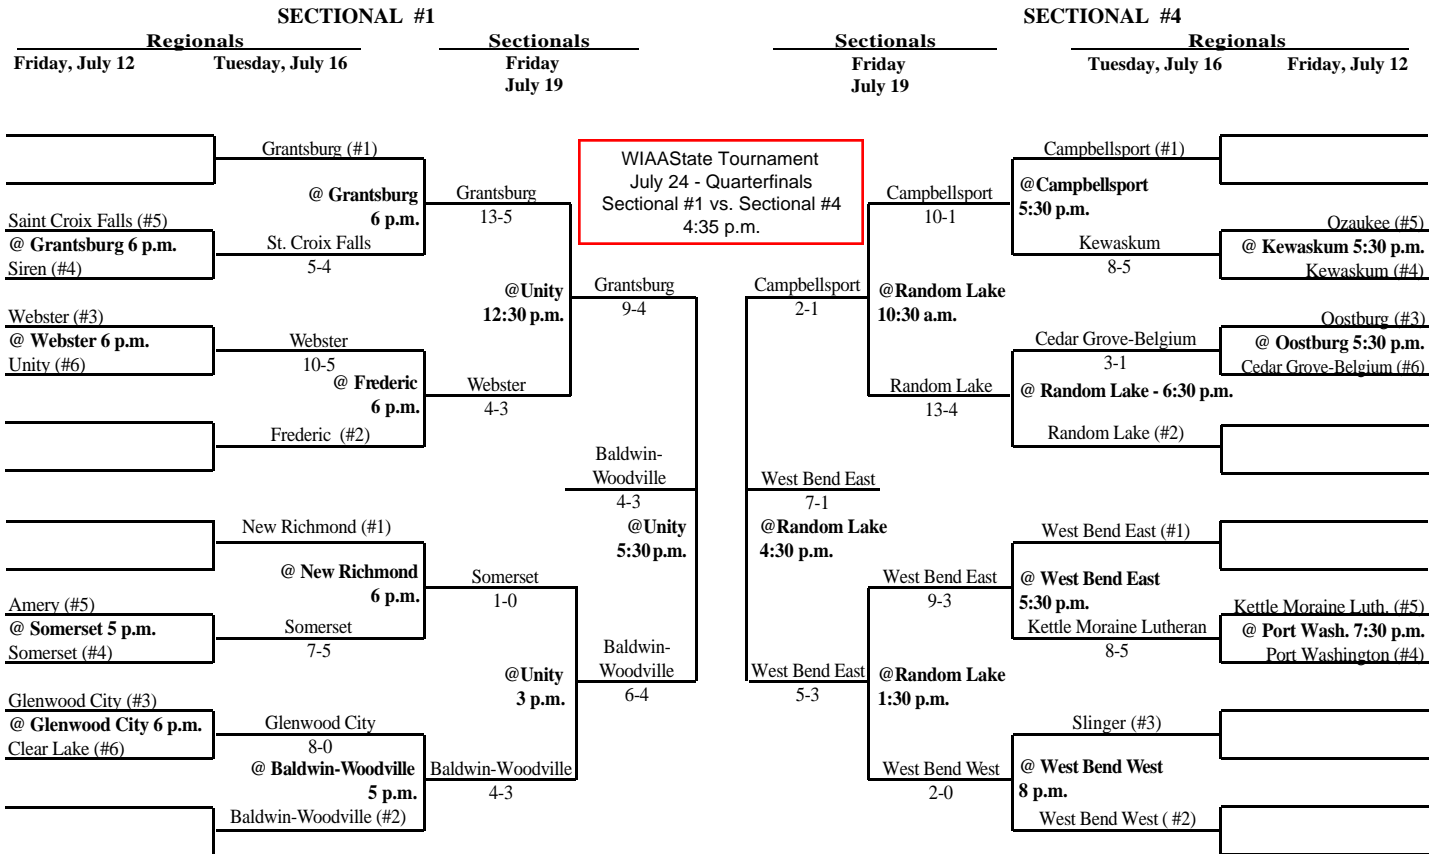

2002 Summer Baseball Assignments

The highest seeded team, in any pre-sectional game, serves as the host school. Home team is determined by coin flip.

2002 Summer Baseball Assignments

The highest seeded team, in any pre-sectional game, serves as the host school. Home team is determined by coin flip.

WIAA State Tournament
July 24 - Quarterfinals
Sectional #1 vs. Sectional #4
4:35 p.m.

WIAA State Tournament
July 24 - Quarterfinals
Sectional #6 vs. Sectional #7
approx. 7 p.m.