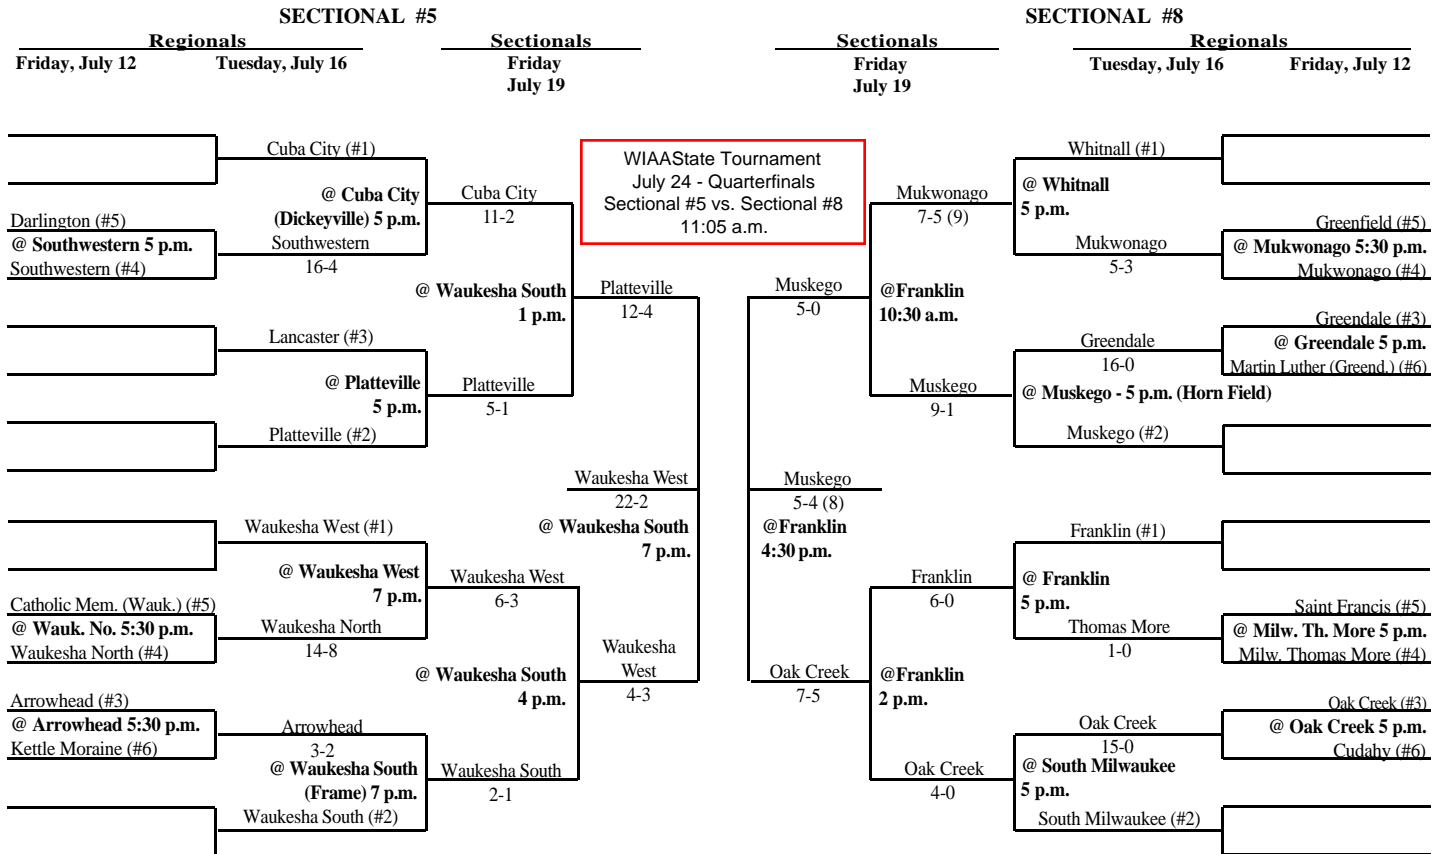

2002 Summer Baseball Assignments

The highest seeded team, in any pre-sectional game, serves as the host school. Home team is determined by coin flip.

2002 Summer Baseball Assignments

The highest seeded team, in any pre-sectional game, serves as the host school. Home team is determined by coin flip.

WIAA State Tournament
July 24 - Quarterfinals
Sectional #1 vs. Sectional #4
4:35 p.m.

WIAA State Tournament
July 24 - Quarterfinals
Sectional #6 vs. Sectional #7
approx. 7 p.m.