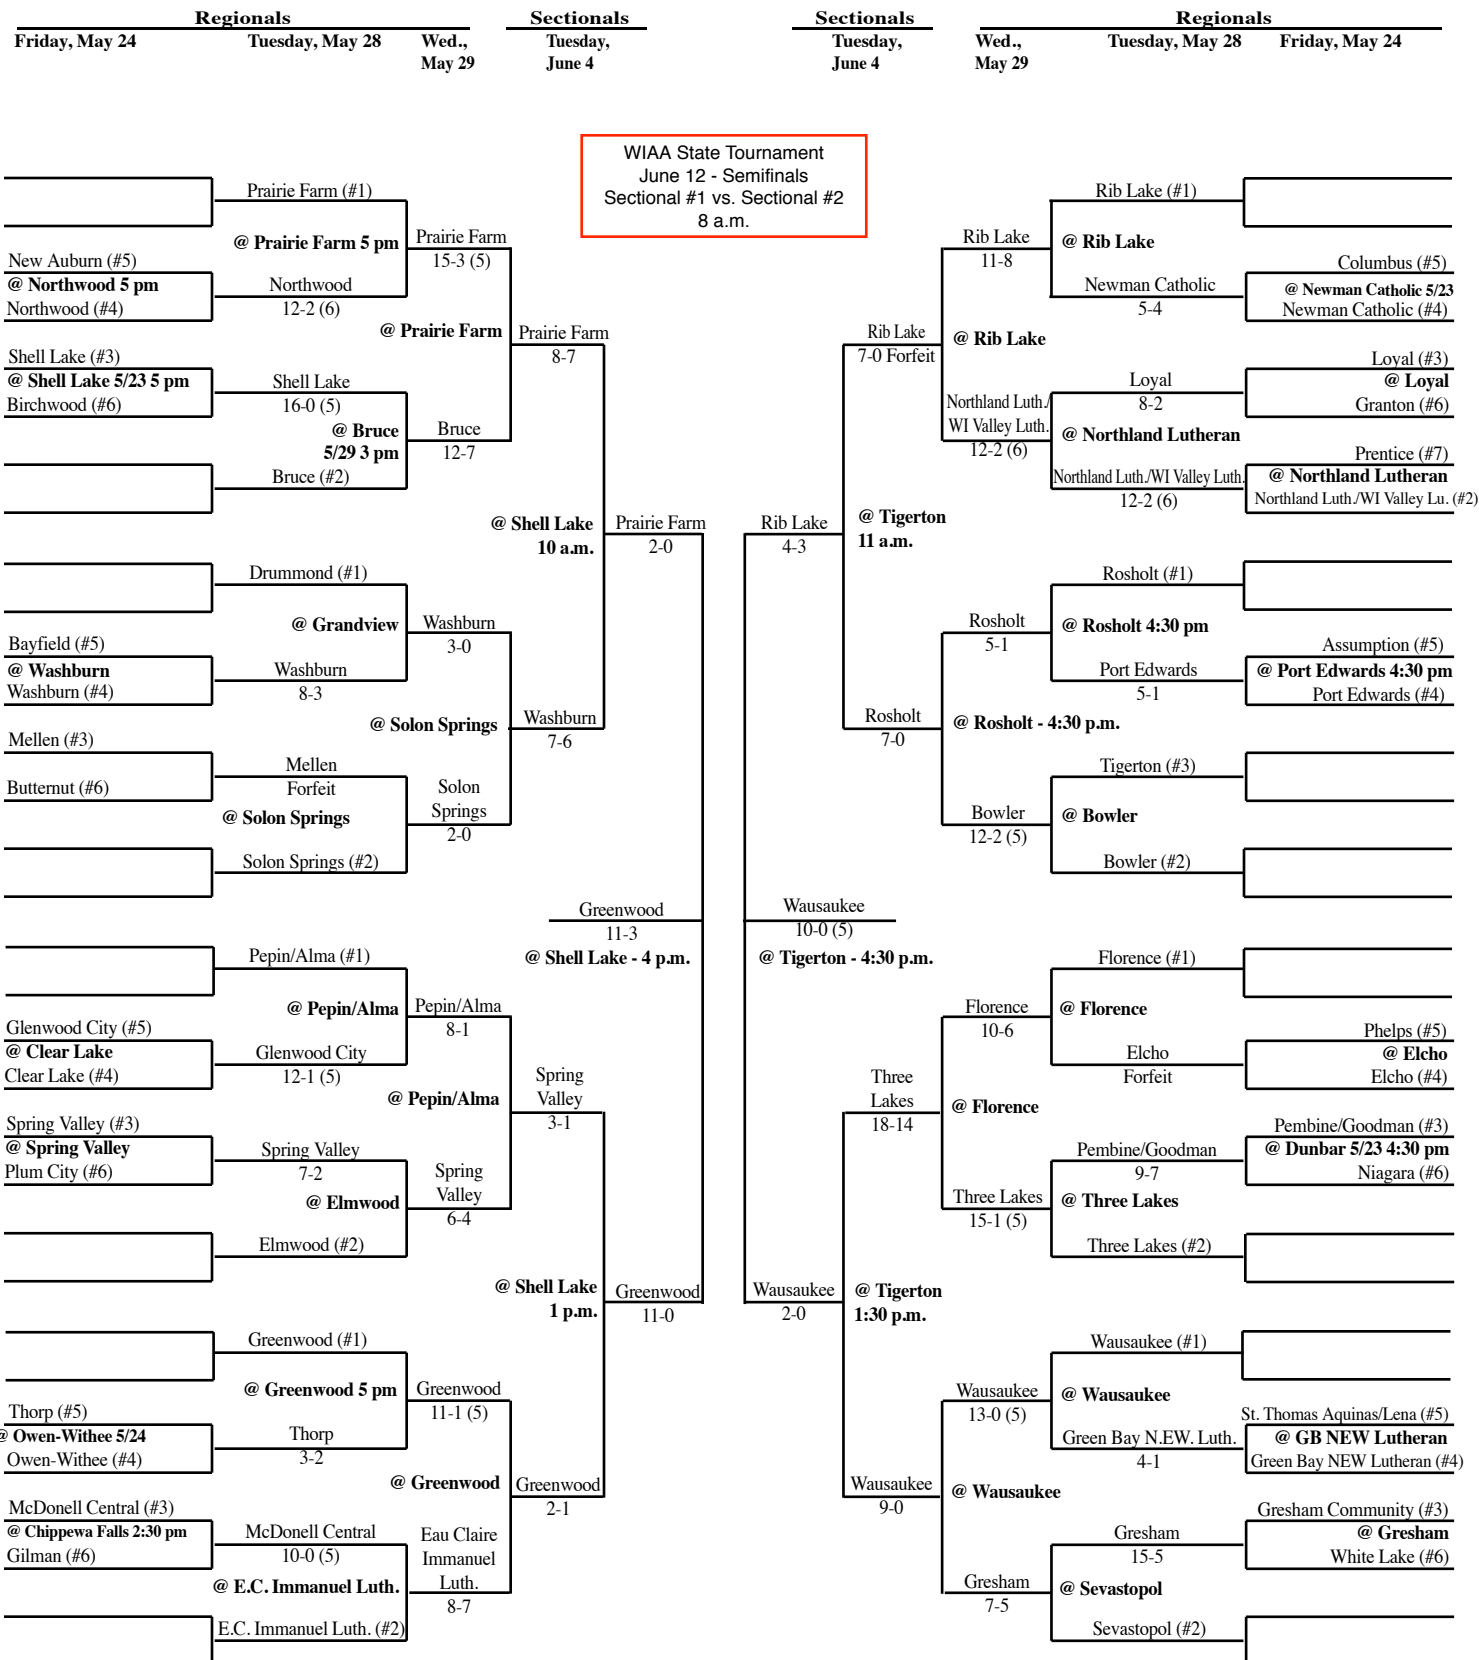

2013 Spring Baseball Assignments – Division 4

The highest seeded team, in any pre-sectional game, serves as the host school and will be designated the home team through regionals. The home team is determined by coin flip in sectional and state tournament games.

SECTIONAL #1

SECTIONAL #2

2013 Spring Baseball Assignments – Division 4

The highest seeded team, in any pre-sectional game, serves as the host school and will be designated the home team through regionals. The home team is determined by coin flip in sectional and state tournament games.