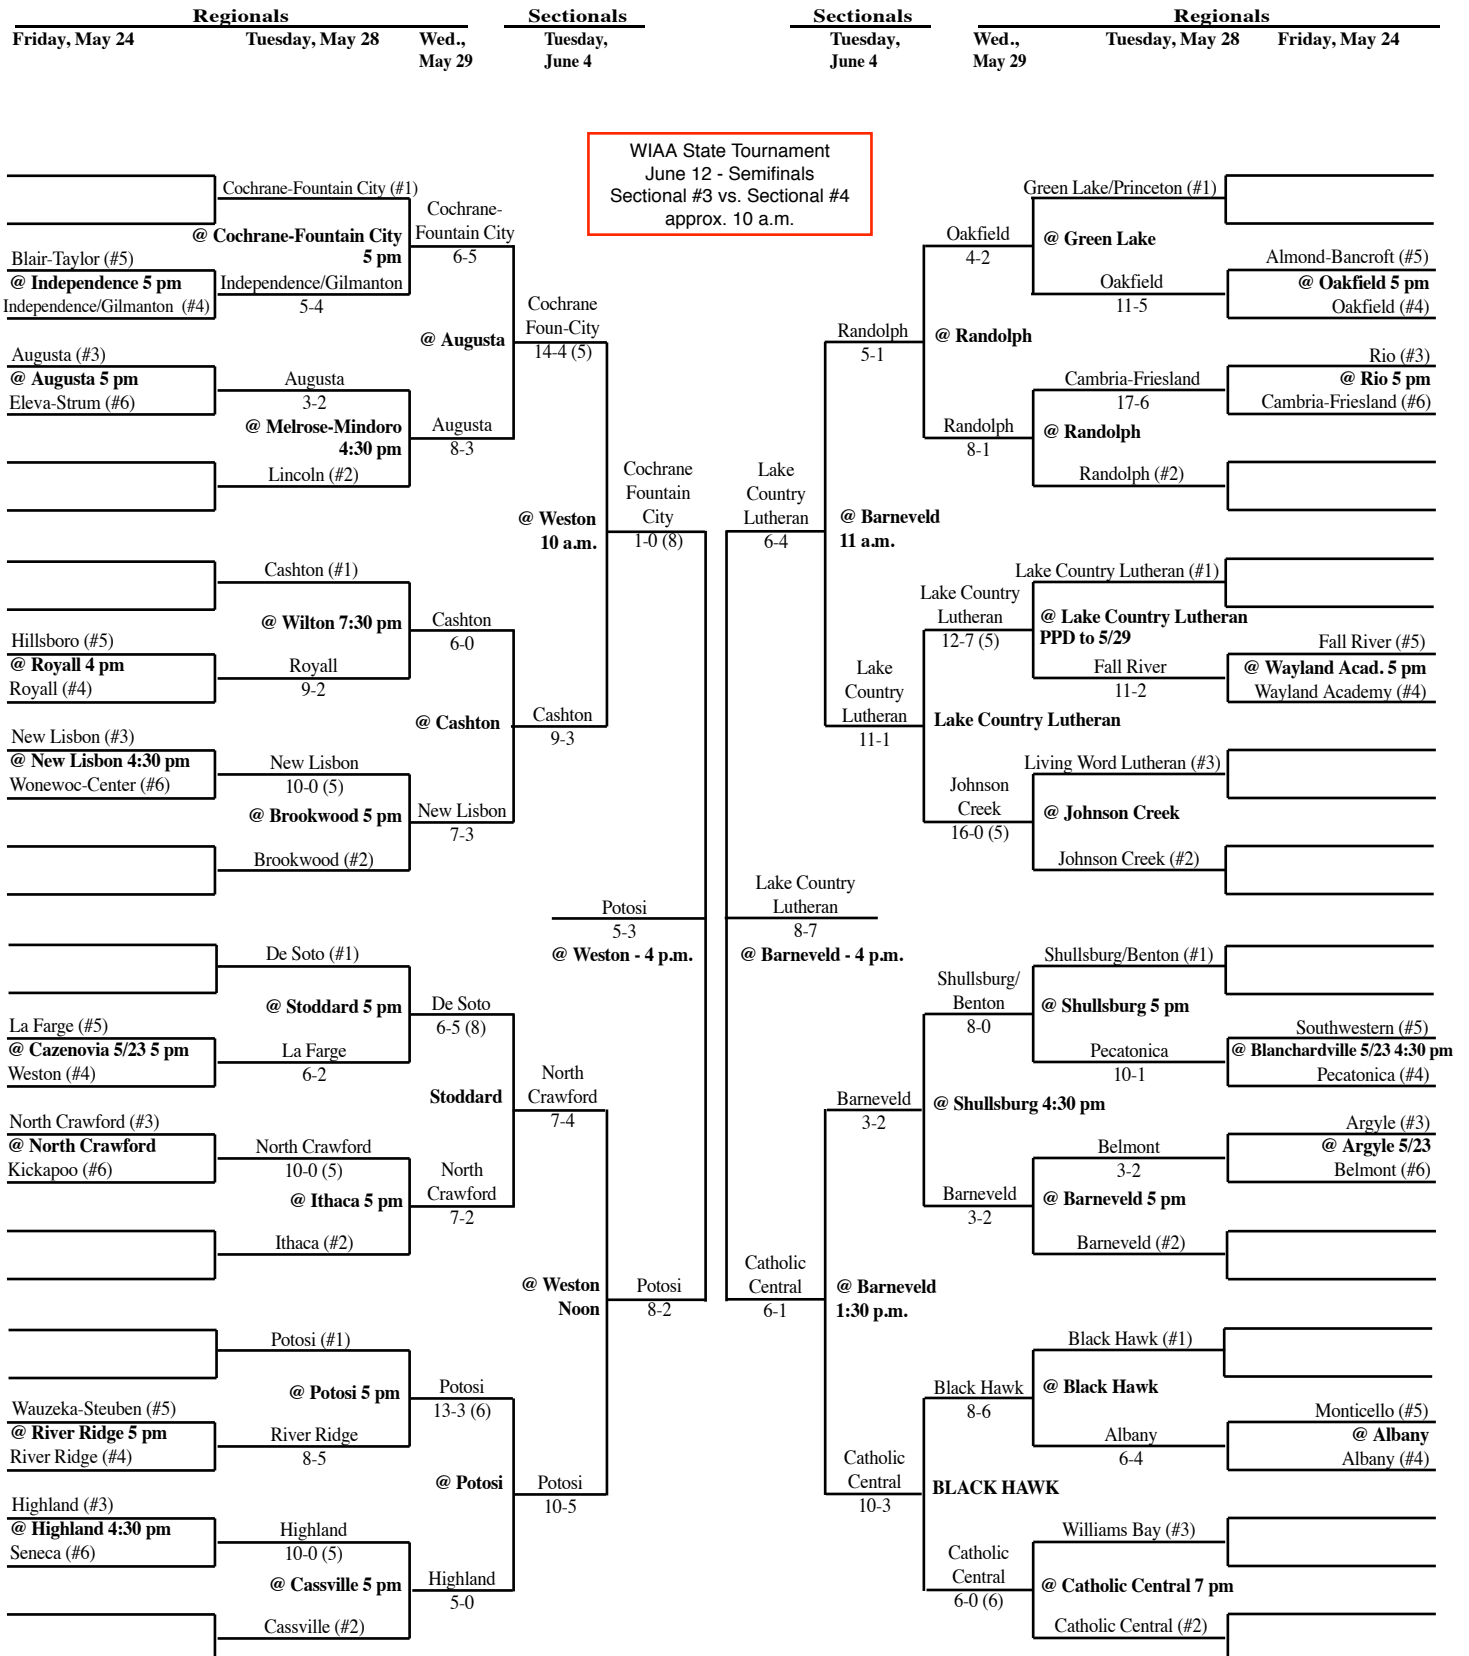

2013 Spring Baseball Assignments – Division 4

The highest seeded team, in any pre-sectional game, serves as the host school and will be designated the home team through regionals. The home team is determined by coin flip in sectional and state tournament games.

SECTIONAL #3

SECTIONAL #4

WIAA State Tournament
June 12 - Semifinals
Sectional #3 vs. Sectional #4
approx. 10 a.m.