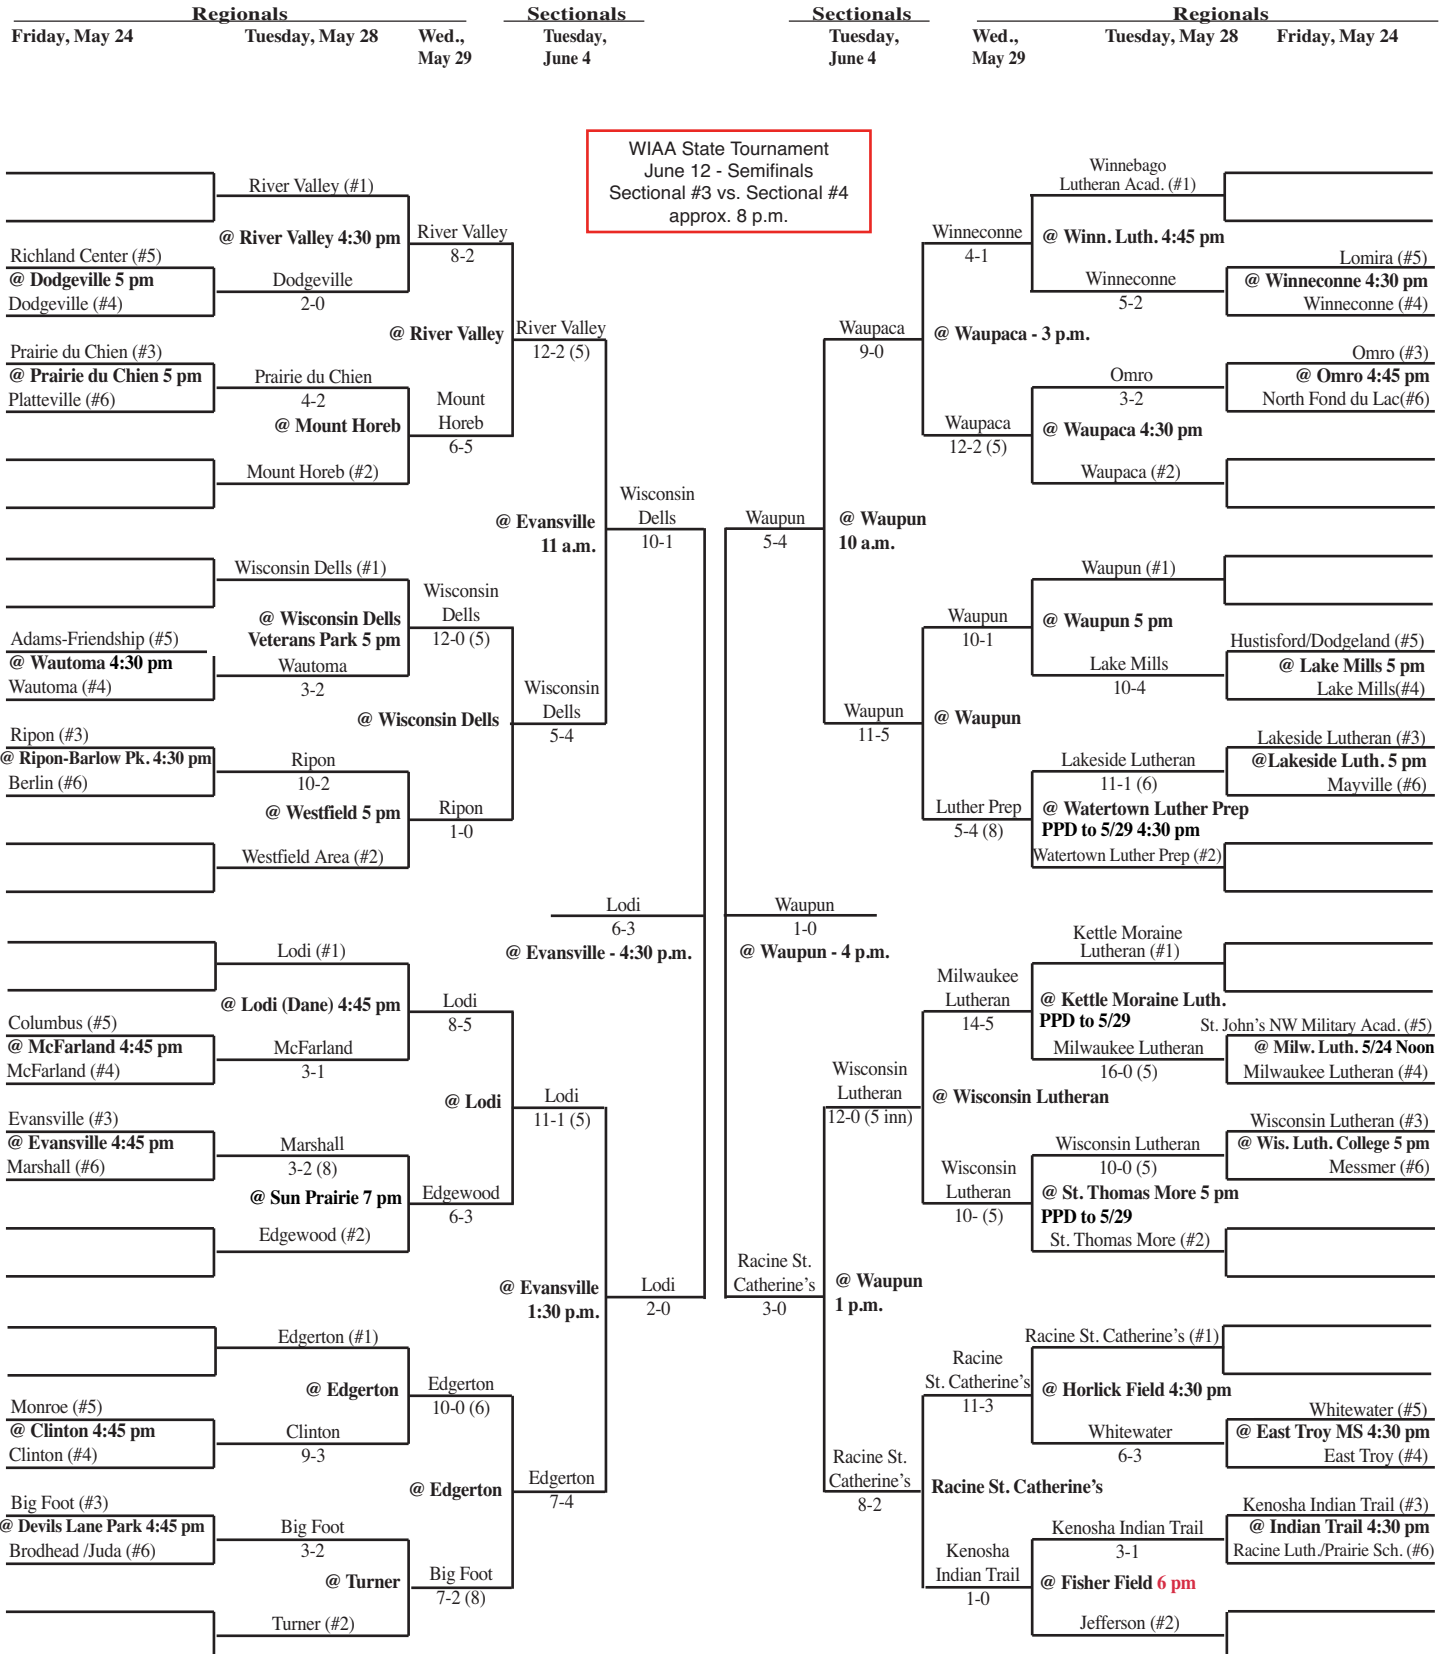

2013 Spring Baseball Assignments – Division 2

The highest seeded team, in any pre-sectional game, serves as the host school and will be designated the home team through regionals. The home team is determined by coin flip in sectional and state tournament games.

SECTIONAL #3

SECTIONAL #4

WIAA State Tournament
June 12 - Semifinals
Sectional #3 vs. Sectional #4
approx. 8 p.m.