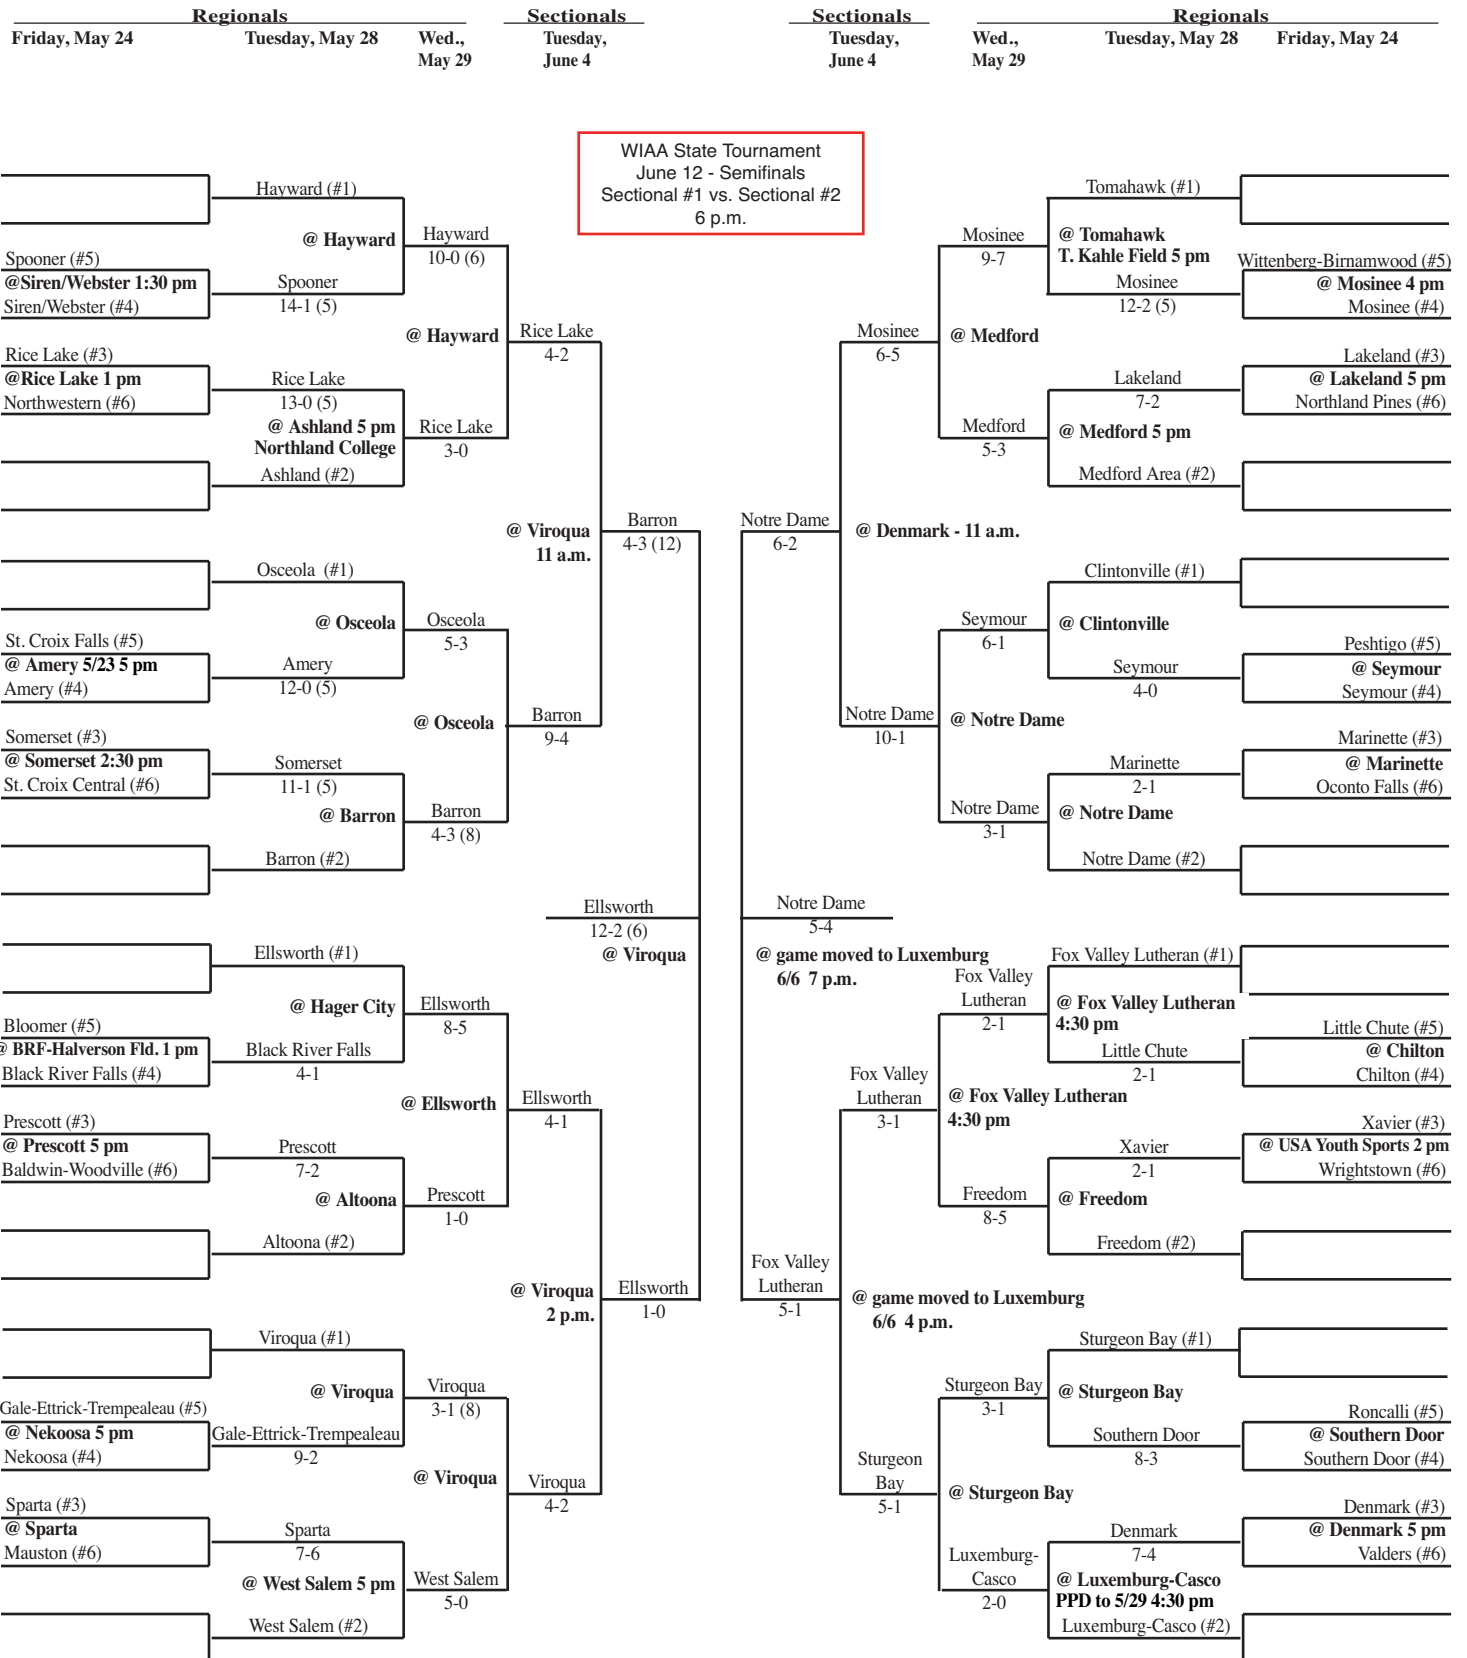

2013 Spring Baseball Assignments – Division 2

The highest seeded team, in any pre-sectional game, serves as the host school and will be designated the home team through regionals. The home team is determined by coin flip in sectional and state tournament games.

SECTIONAL #1

SECTIONAL #2

2013 Spring Baseball Assignments – Division 2

The highest seeded team, in any pre-sectional game, serves as the host school and will be designated the home team through regionals. The home team is determined by coin flip in sectional and state tournament games.