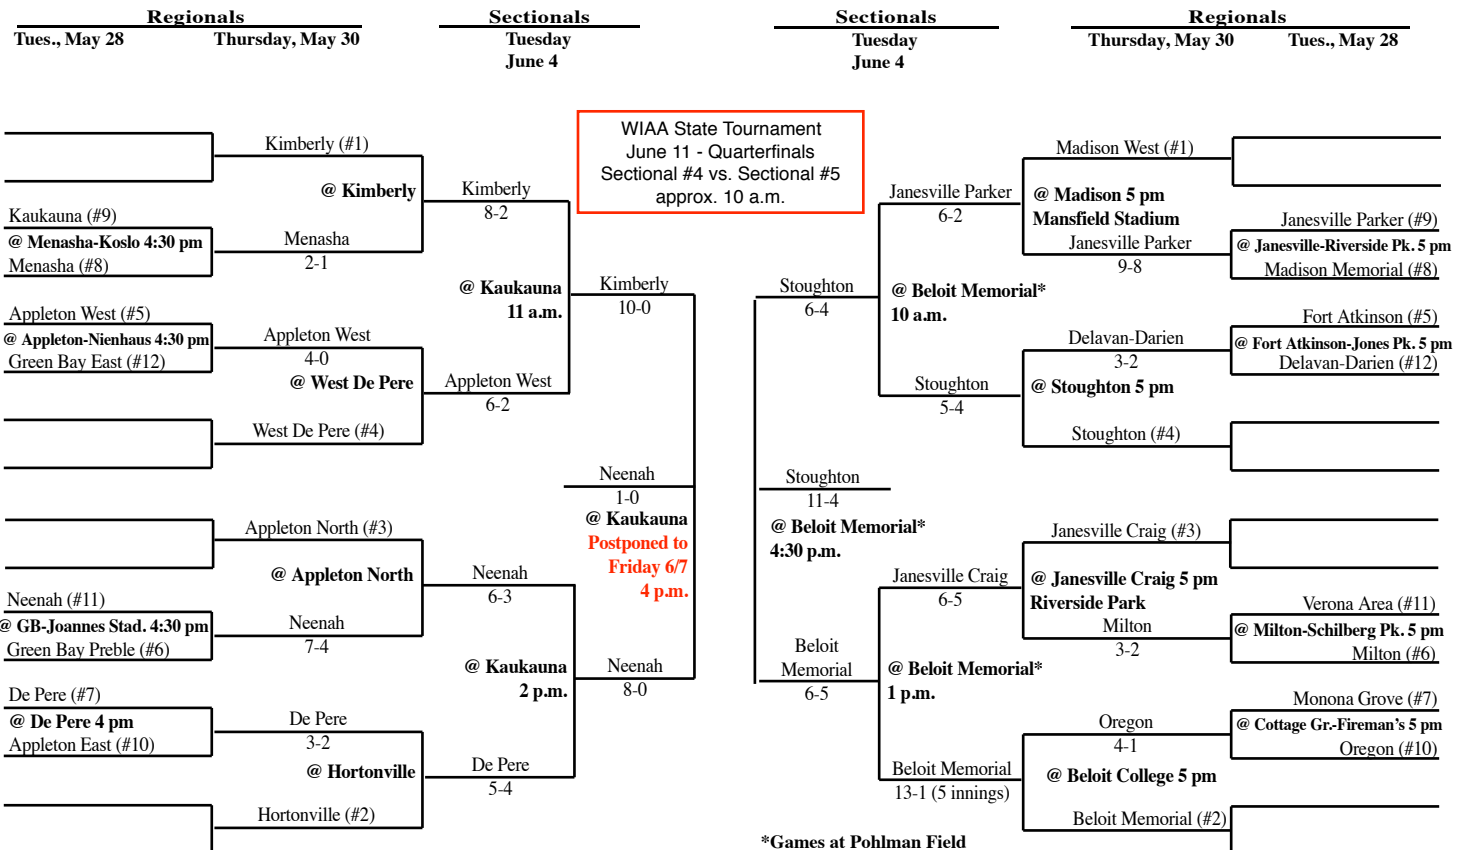

SECTIONAL #4

SECTIONAL #5