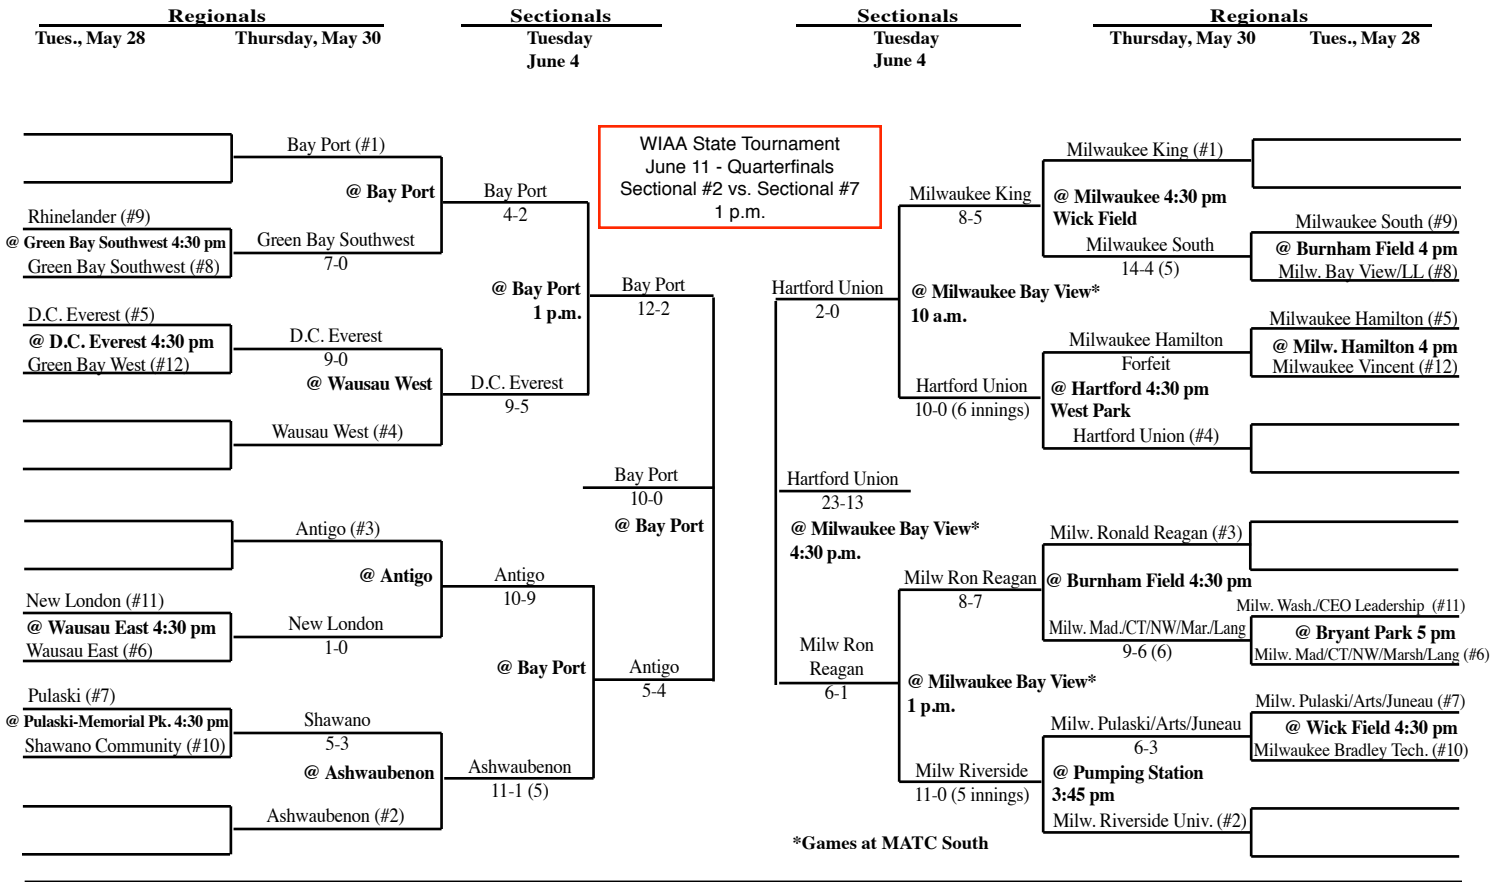

2013 Spring Baseball Assignments – Division 1

The highest seeded team, in any pre-sectional game, serves as the host school and will be designated the home team through sectionals. The home team is determined by coin flip in state tournament games.

SECTIONAL #2

SECTIONAL #7