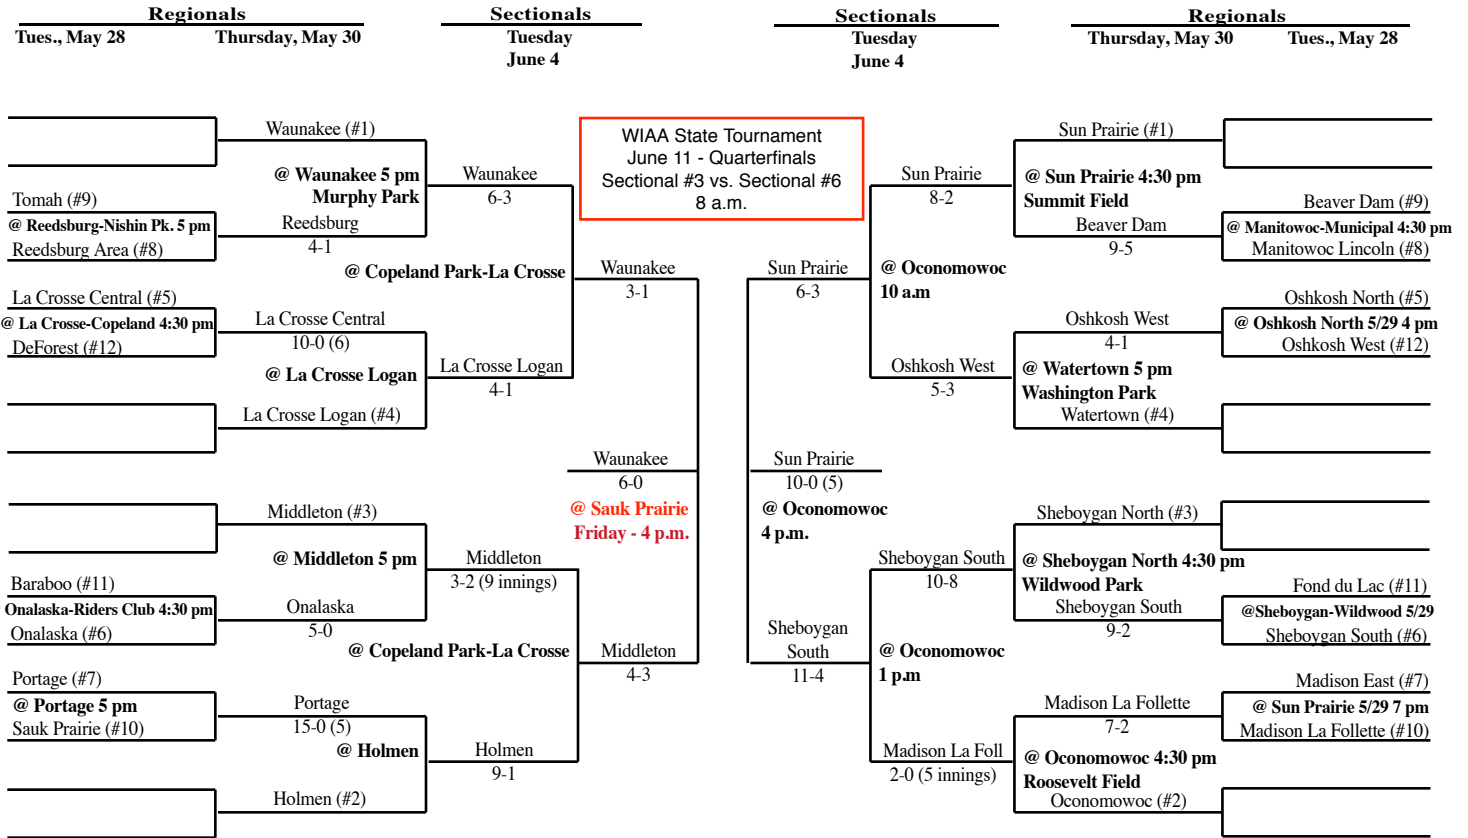

2013 Spring Baseball Assignments – Division 1

The highest seeded team, in any pre-sectional game, serves as the host school and will be designated the home team through sectionals. The home team is determined by coin flip in state tournament games.

SECTIONAL #3

SECTIONAL #6