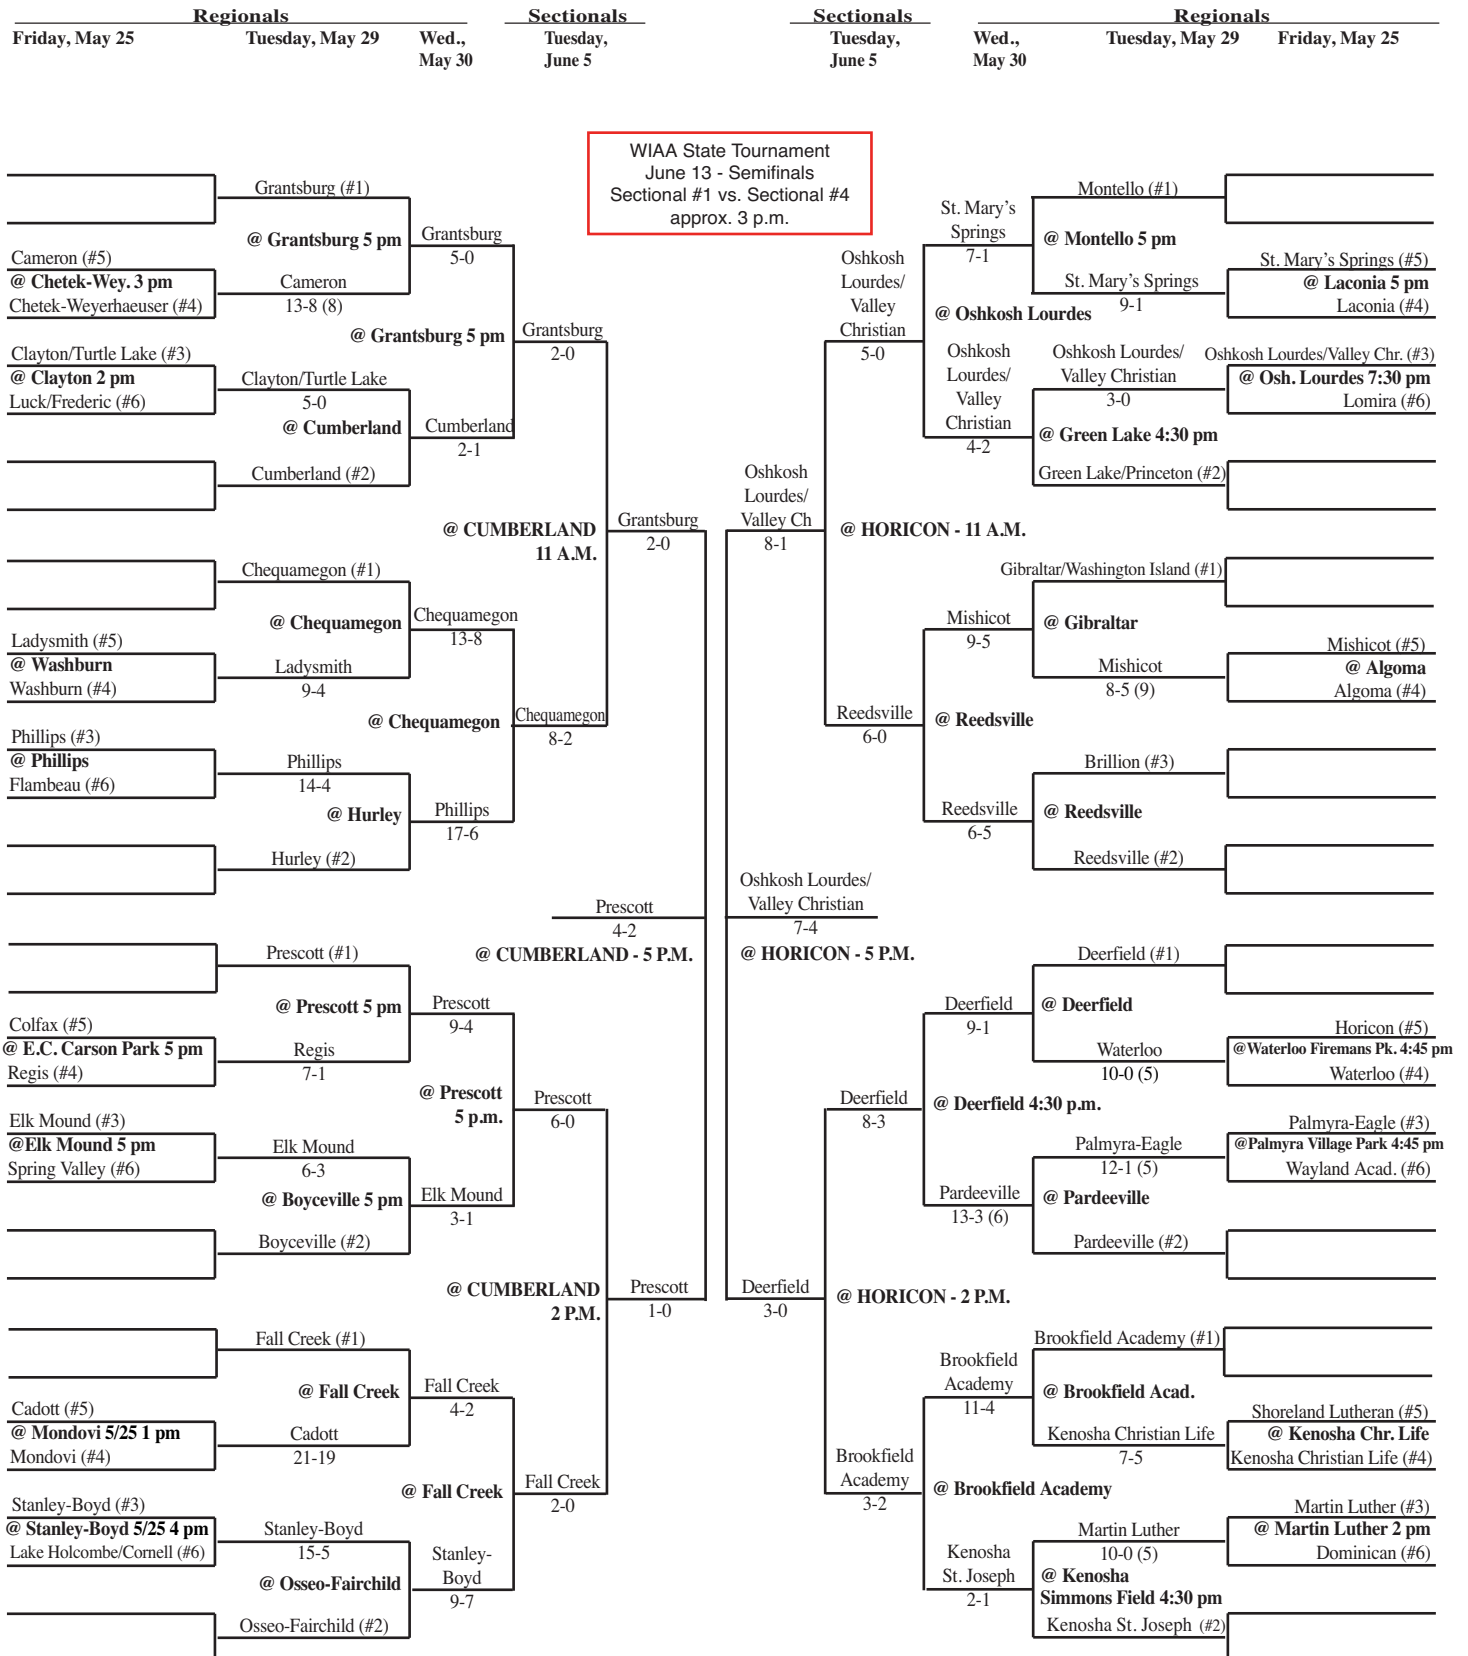

2012 Spring Baseball Assignments – Division 3

The highest seeded team, in any pre-sectional game, serves as the host school and will be designated the home team through regionals. The home team is determined by coin flip in sectional and state tournament games.

SECTIONAL #1

SECTIONAL #4

WIAA State Tournament
June 13 - Semifinals
Sectional #1 vs. Sectional #4
approx. 3 p.m.