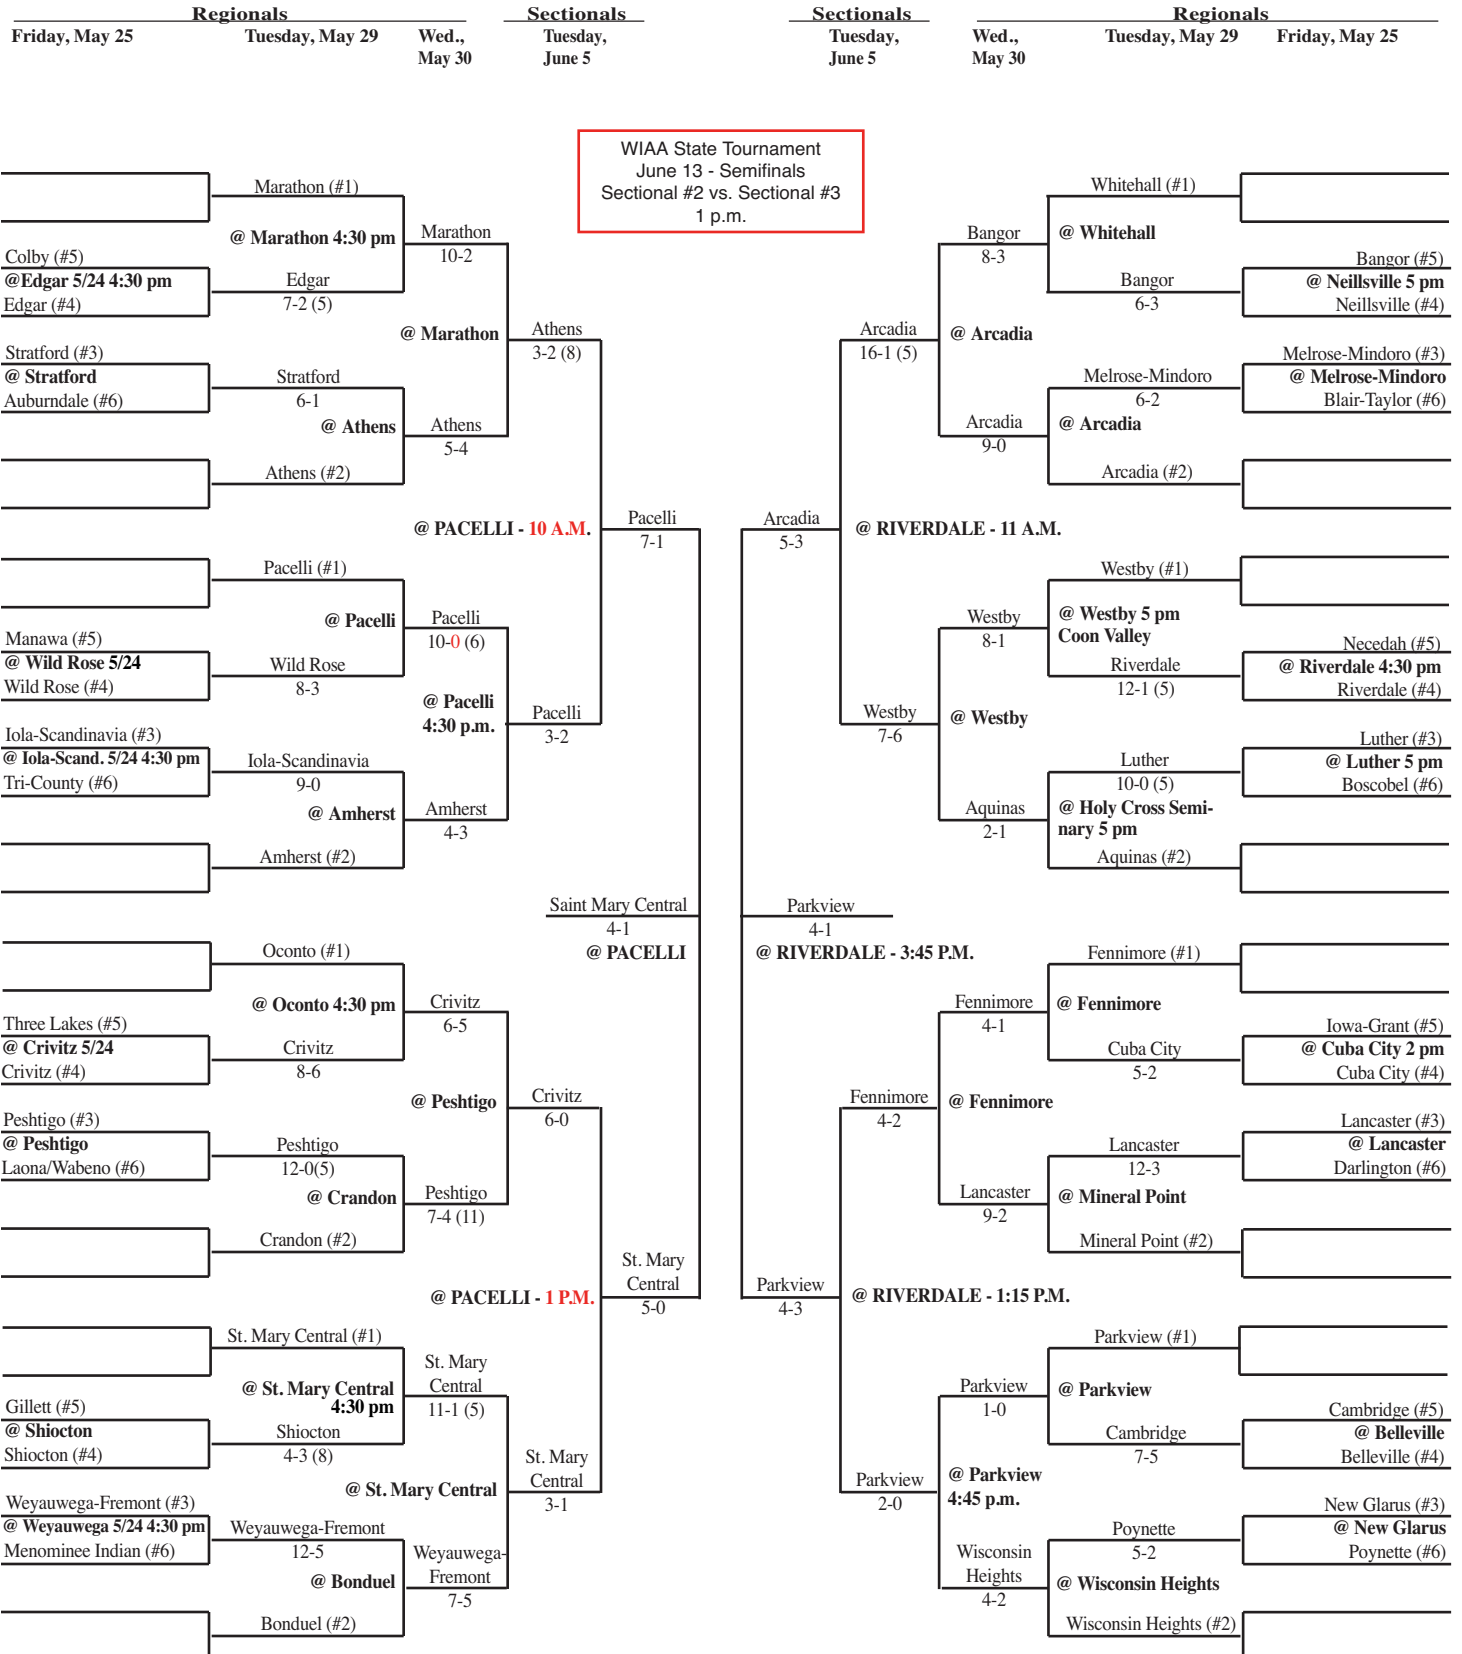

2012 Spring Baseball Assignments – Division 3

The highest seeded team, in any pre-sectional game, serves as the host school and will be designated the home team through regionals. The home team is determined by coin flip in sectional and state tournament games.

Updated 6/5/12 - 8:40 pm

SECTIONAL #2

SECTIONAL #3

WIAA State Tournament
June 13 - Semifinals
Sectional #2 vs. Sectional #3
1 p.m.

2012 Spring Baseball Assignments – Division 3

The highest seeded team, in any pre-sectional game, serves as the host school and will be designated the home team through regionals. The home team is determined by coin flip in sectional and state tournament games.