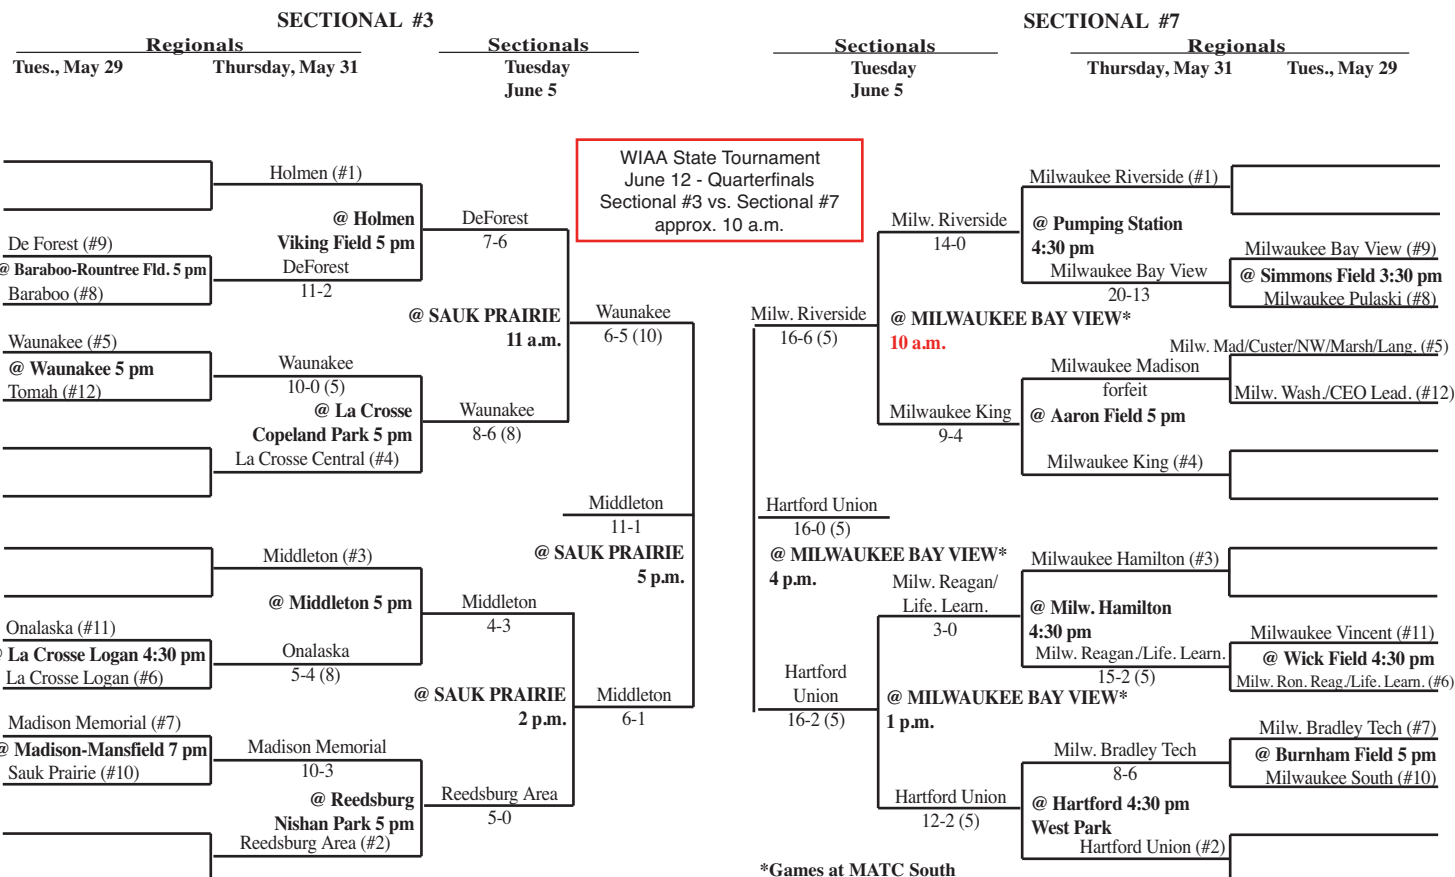

2012 Spring Baseball Assignments – Division 1

The highest seeded team, in any pre-sectional game, serves as the host school and will be designated the home team through **sectionals**. The home team is determined by coin flip in state tournament games.

SECTIONAL #1

SECTIONAL #5

SECTIONAL #4

SECTIONAL #6