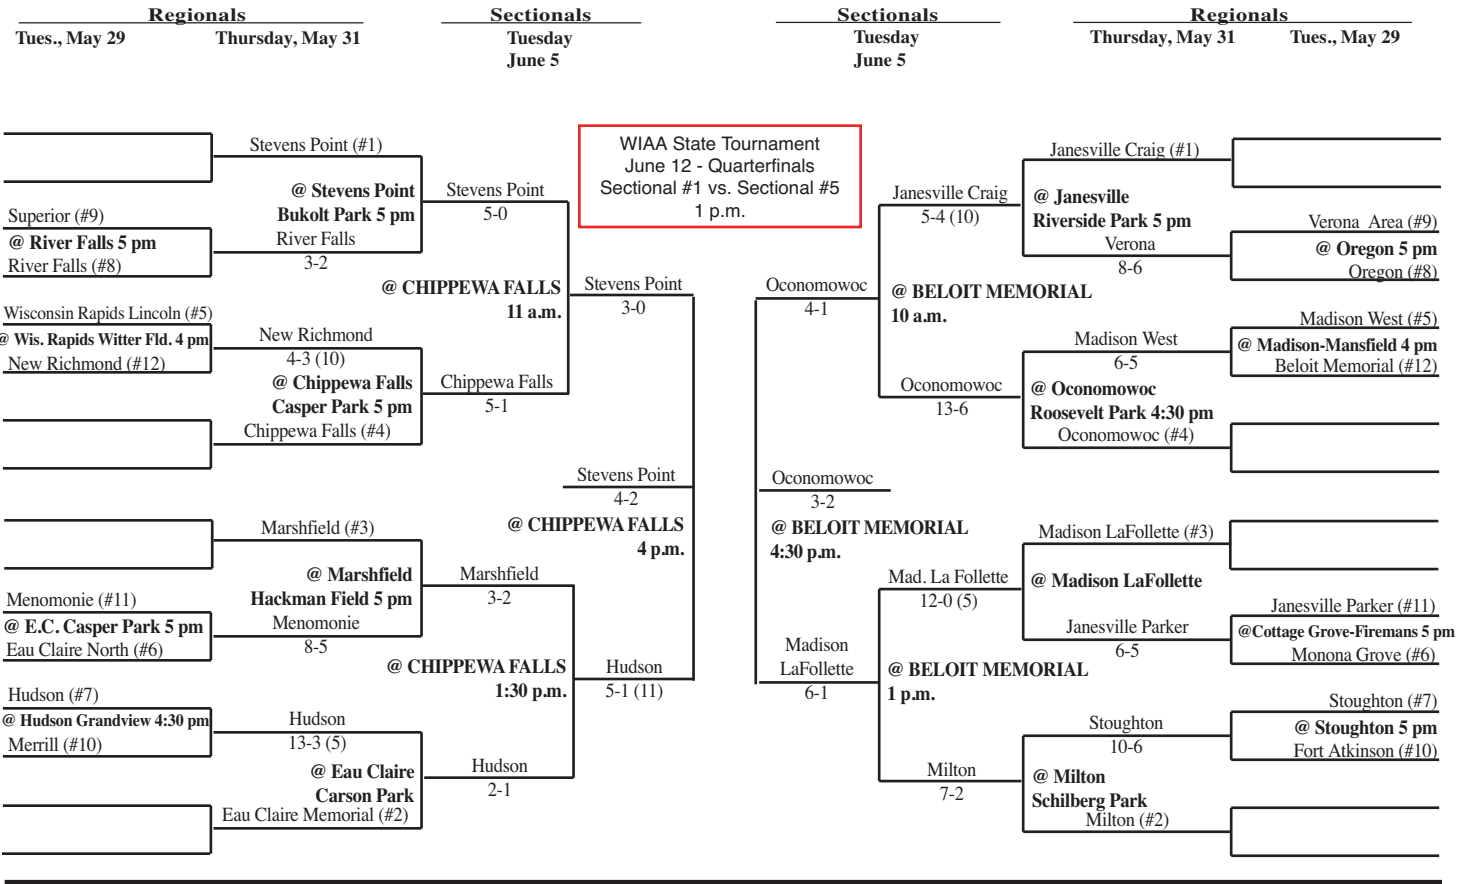

2012 Spring Baseball Assignments – Division 1

The highest seeded team, in any pre-sectional game, serves as the host school and will be designated the home team through **sectionals**. The home team is determined by coin flip in state tournament games.

SECTIONAL #1

SECTIONAL #5

SECTIONAL #4

SECTIONAL #6