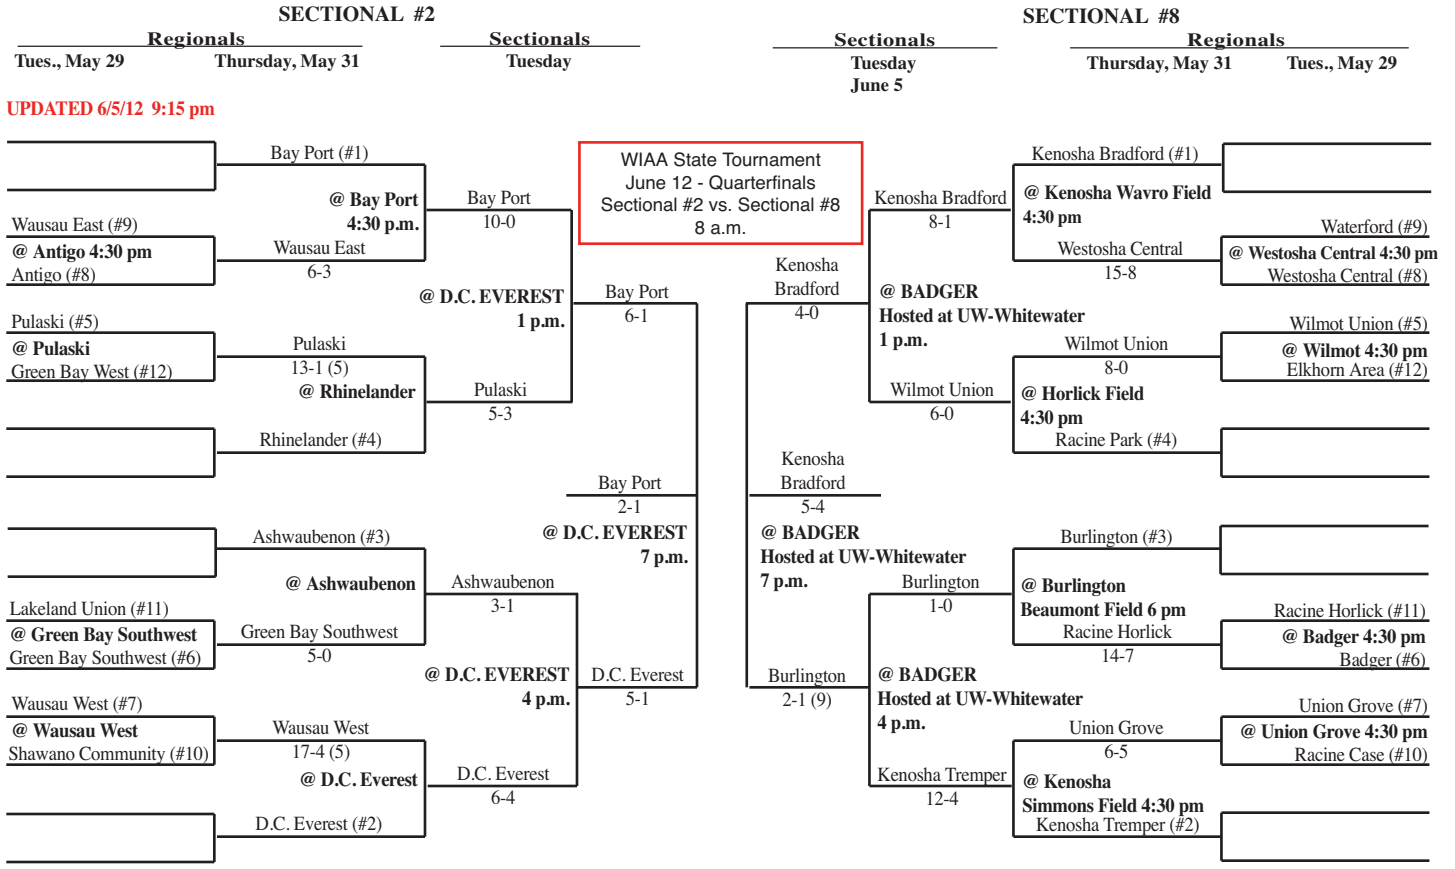

2012 Spring Baseball Assignments – Division 1

The highest seeded team, in any pre-sectional game, serves as the host school and will be designated the home team through **sectionals**. The home team is determined by coin flip in state tournament games.

SECTIONAL #1

SECTIONAL #5

SECTIONAL #4

SECTIONAL #6