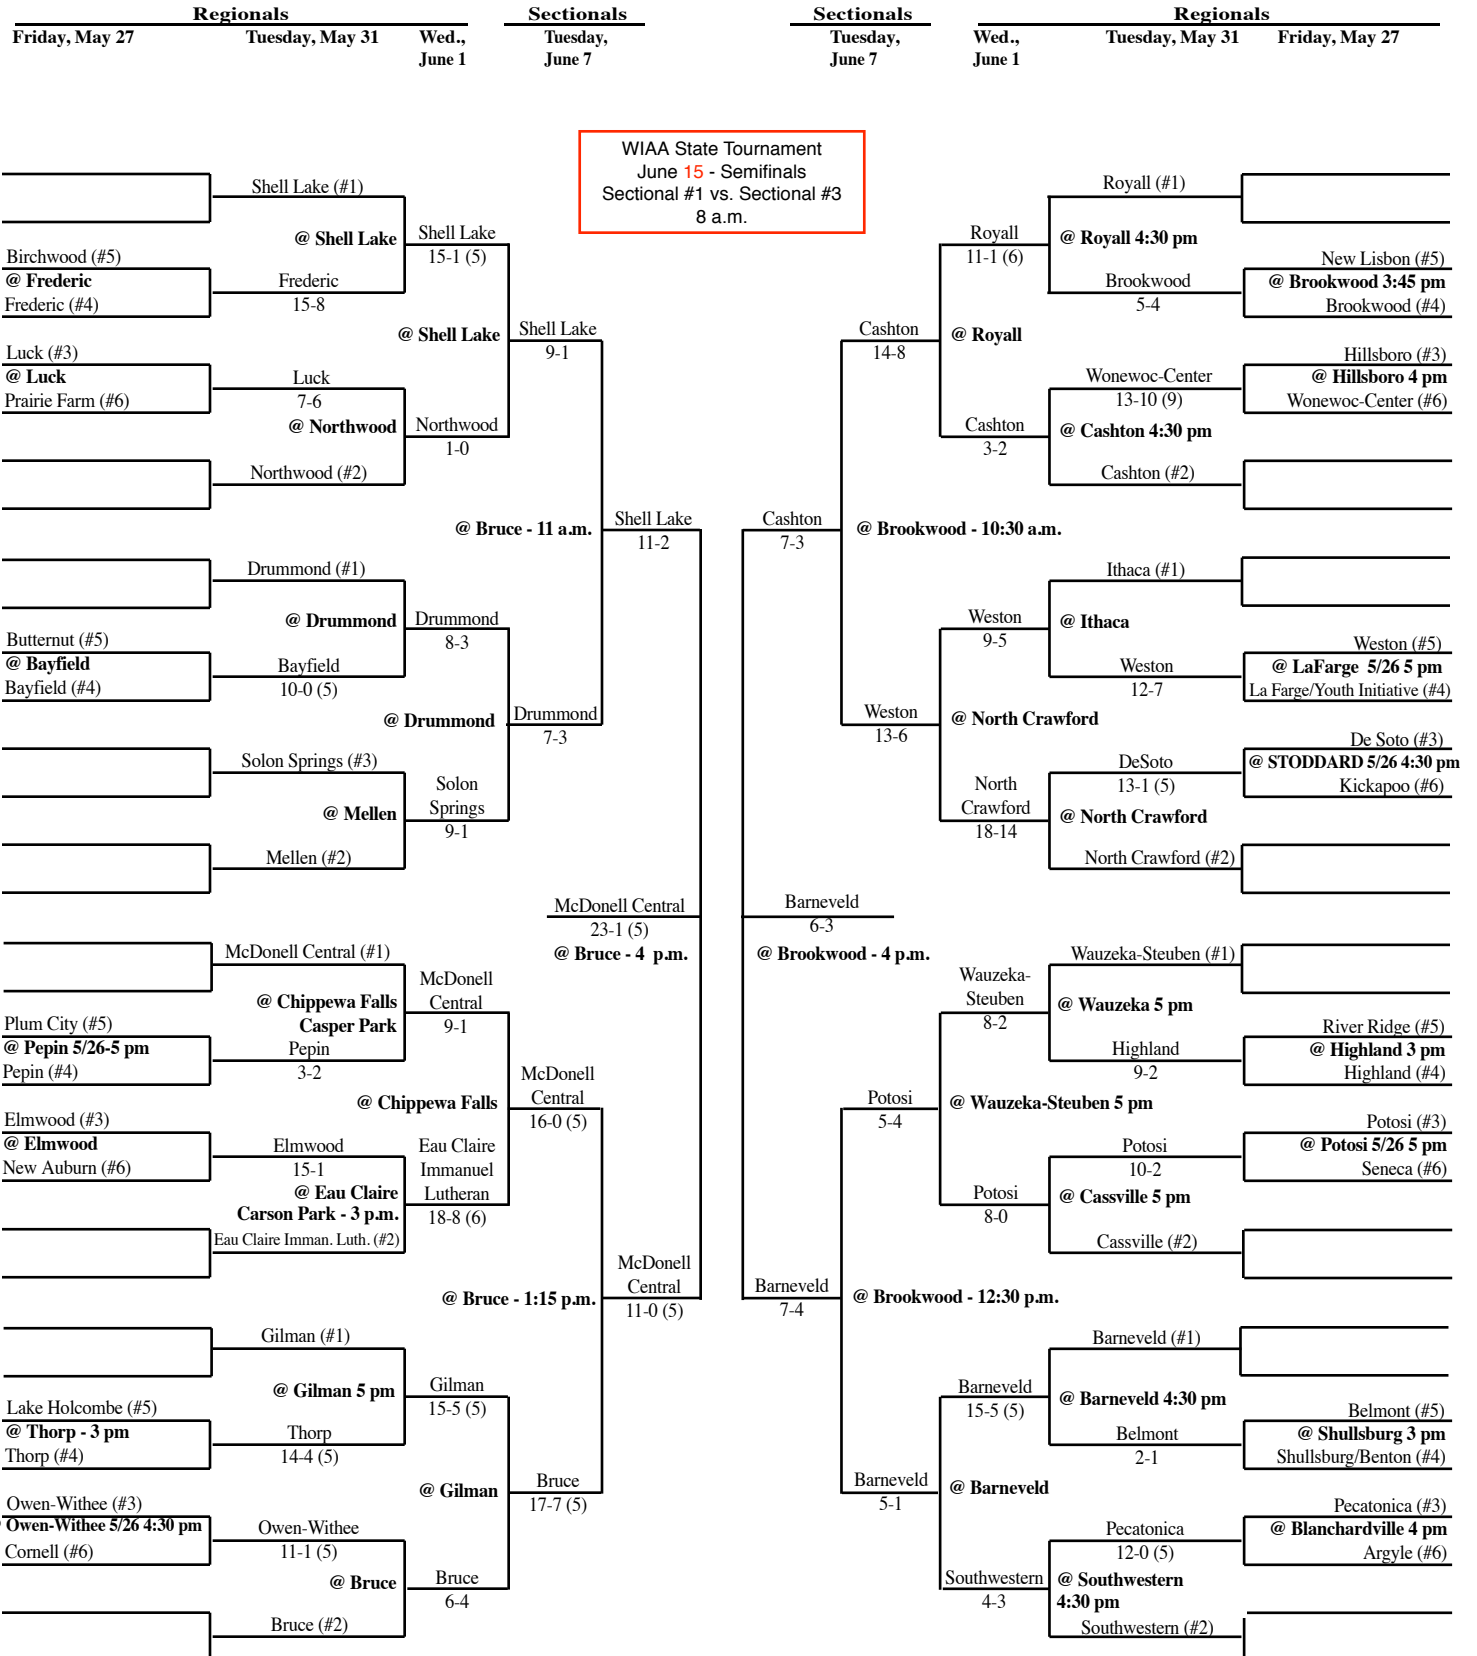

2011 Spring Baseball Assignments – Division 4

The highest seeded team, in any pre-sectional game, serves as the host school and will be designated the home team through regionals. The home team is determined by coin flip in sectional and state tournament games.

Updated 6/7 - 8:10 p.m.

SECTIONAL #1

SECTIONAL #3