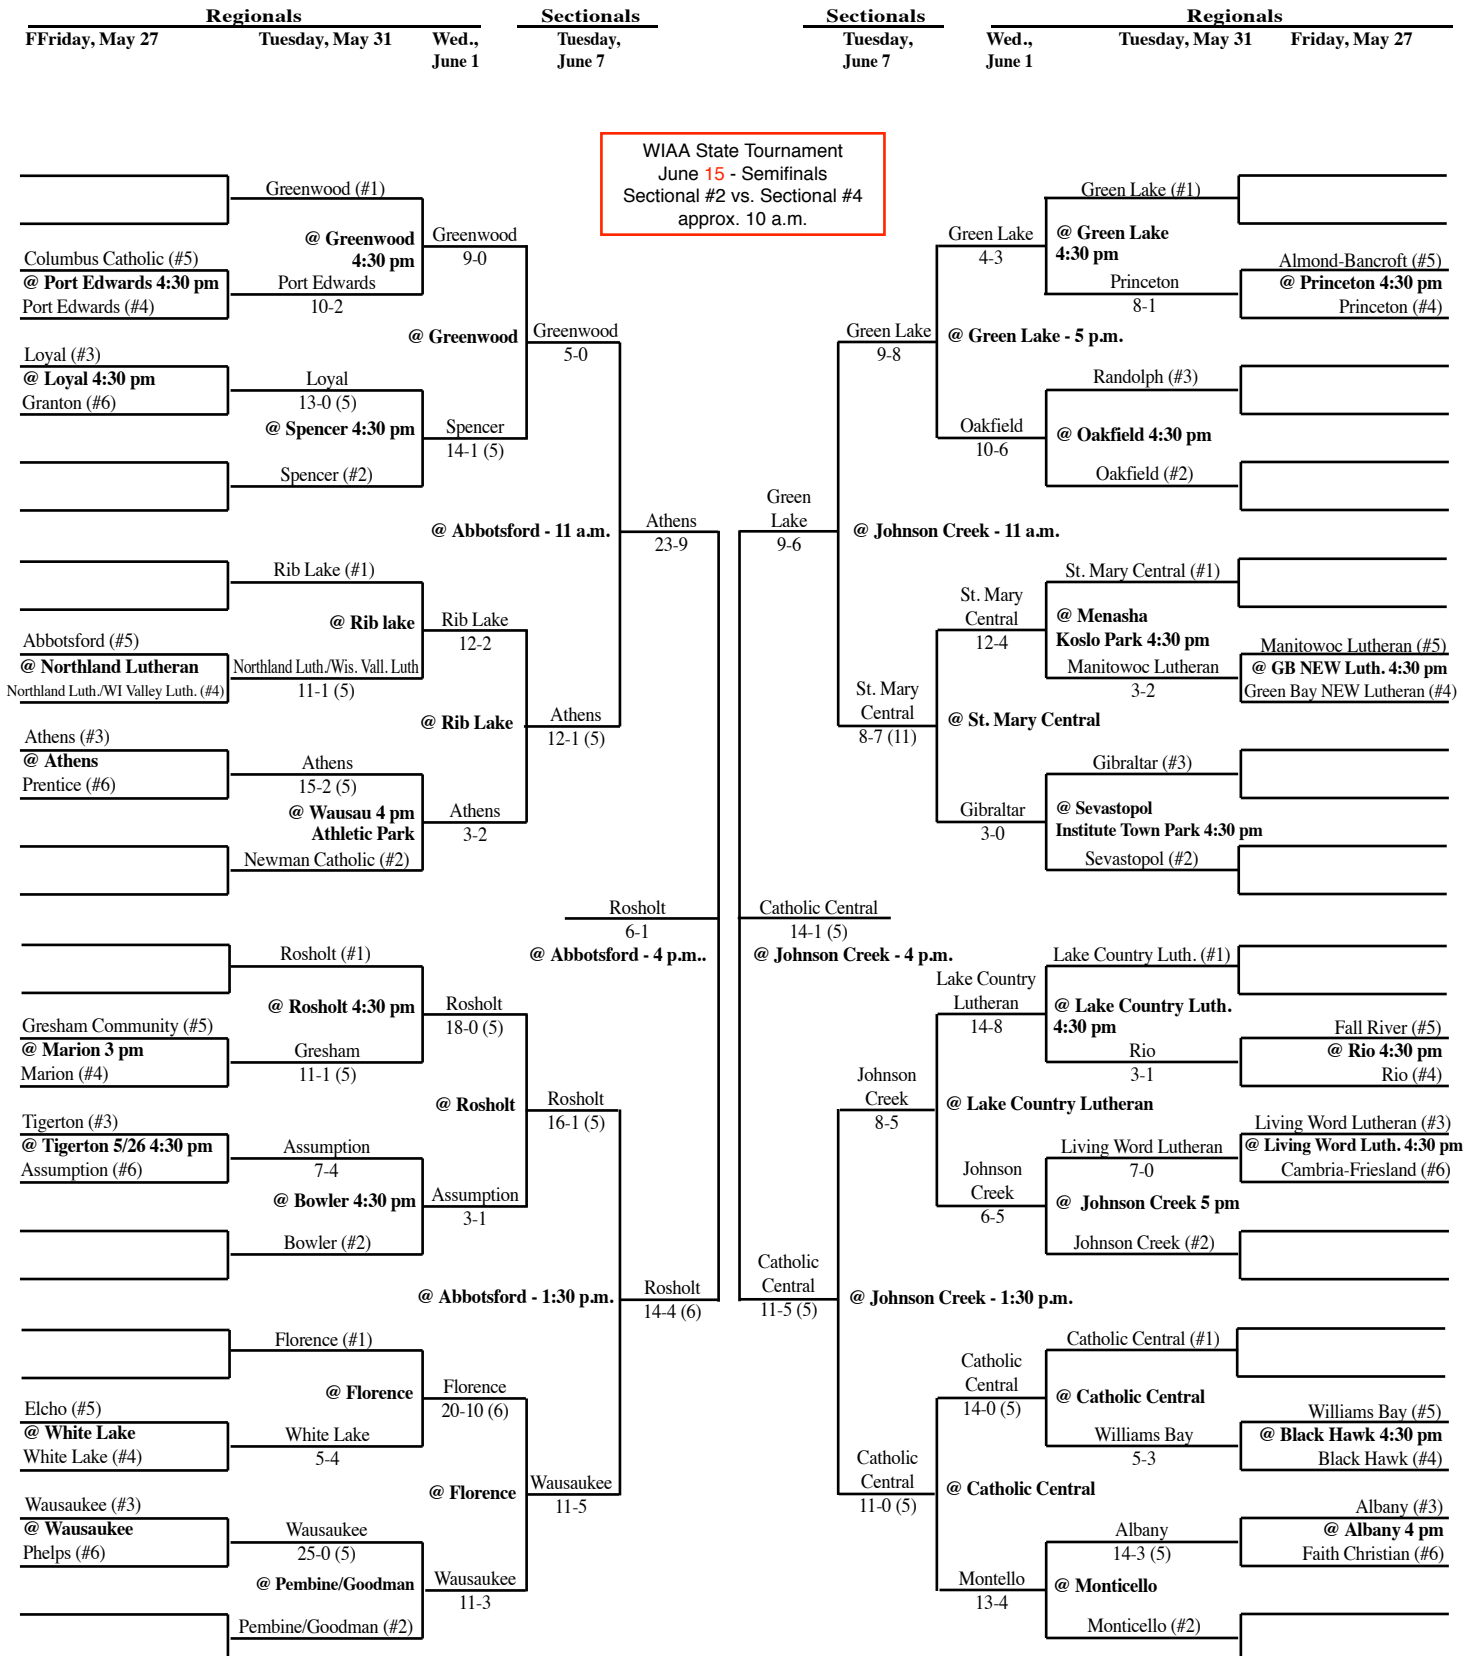

2011 Spring Baseball Assignments – Division 4

The highest seeded team, in any pre-sectional game, serves as the host school and will be designated the home team through regionals. The home team is determined by coin flip in sectional and state tournament games.

SECTIONAL #2

SECTIONAL #4

WIAA State Tournament
June 15 - Semifinals
Sectional #2 vs. Sectional #4
approx. 10 a.m.