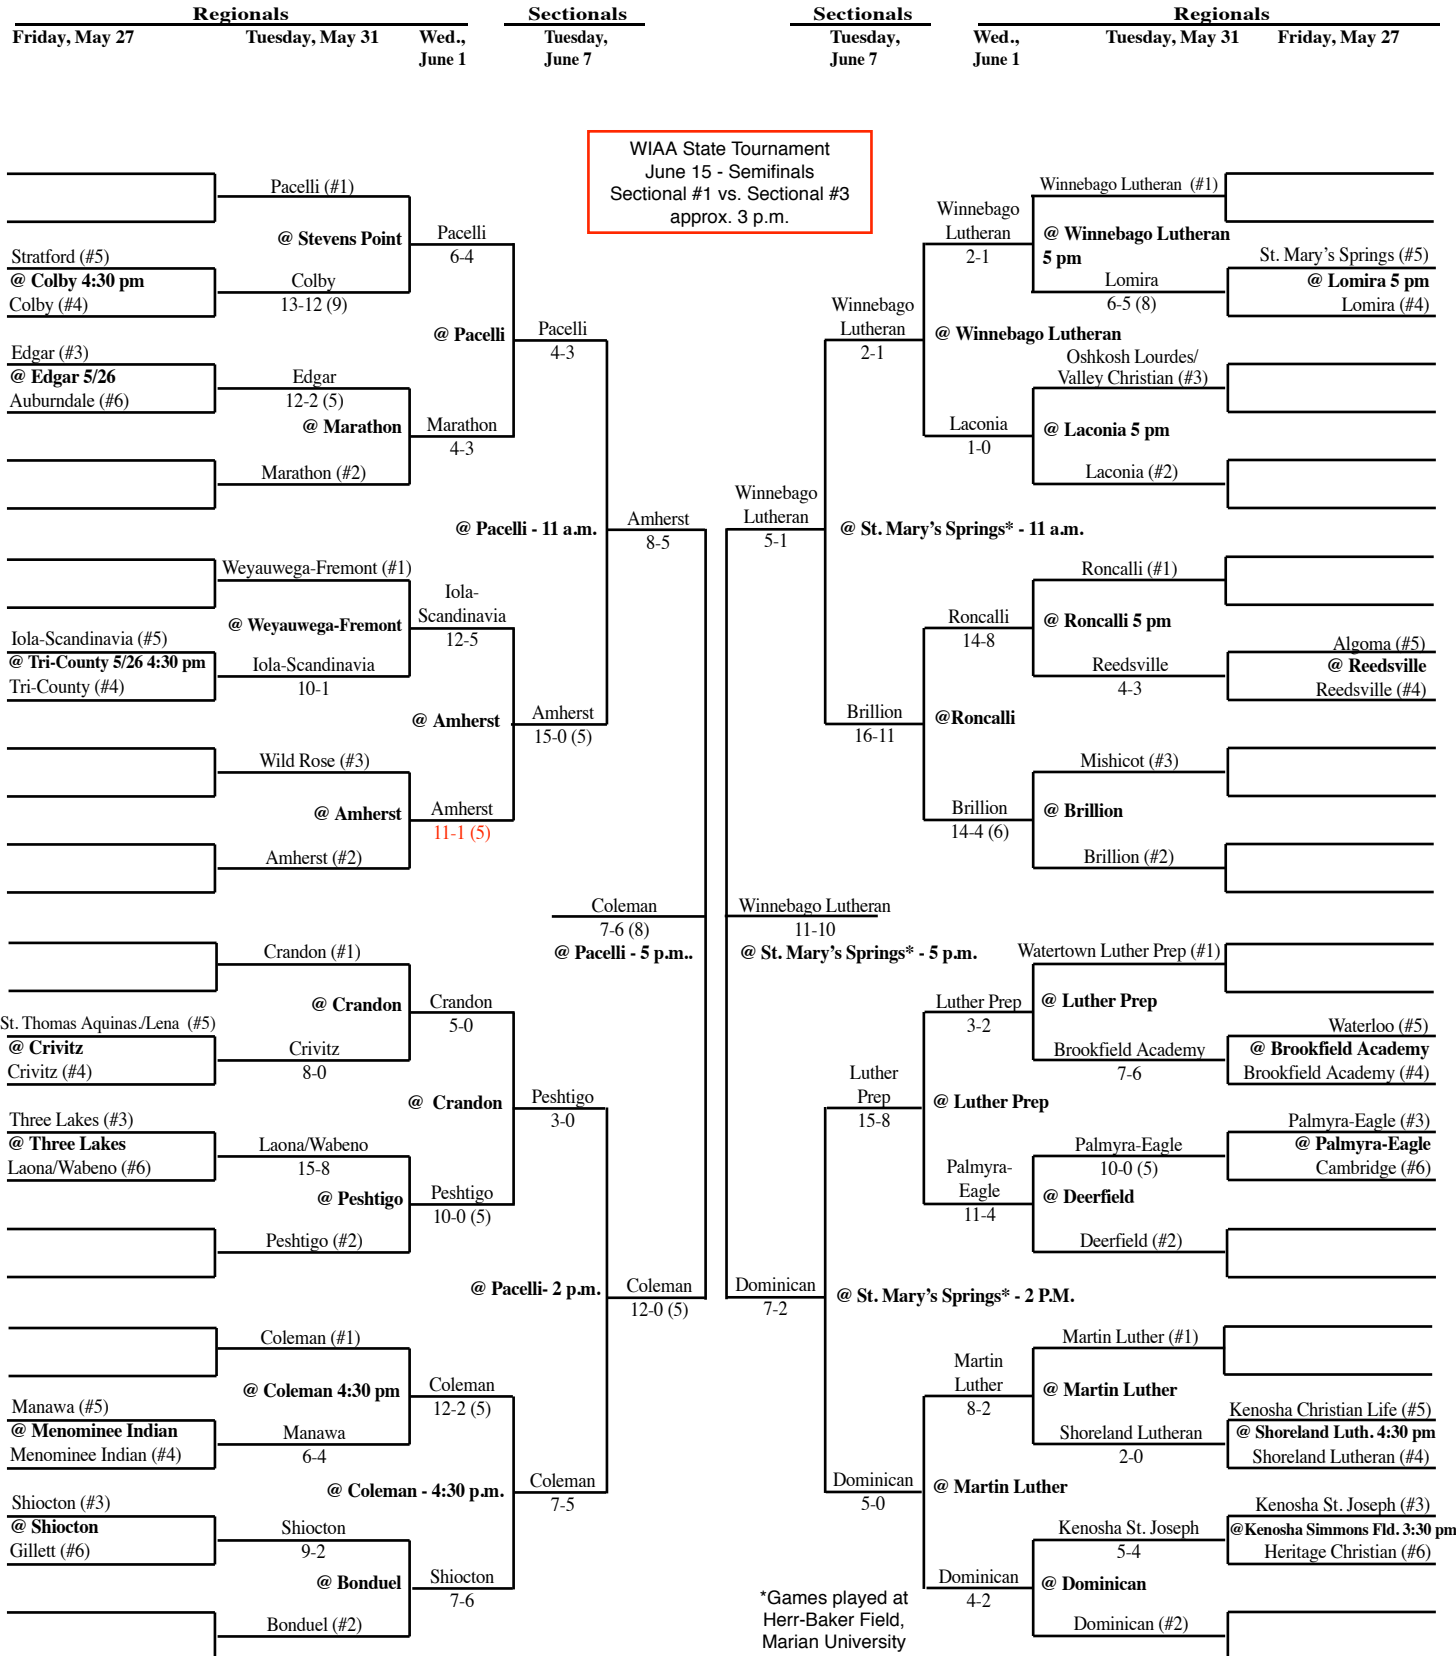

2011 Spring Baseball Assignments – Division 3

The highest seeded team, in any pre-sectional game, serves as the host school and will be designated the home team through regionals. The home team is determined by coin flip in sectional and state tournament games.

Updated 6/7 8 p.m.

SECTIONAL #1

SECTIONAL #3

2011 Spring Baseball Assignments – Division 3

The highest seeded team, in any pre-sectional game, serves as the host school and will be designated the home team through regionals. The home team is determined by coin flip in sectional and state tournament games.

SECTIONAL #2

SECTIONAL #4

*Games played at Herr-Baker Field, Marian University