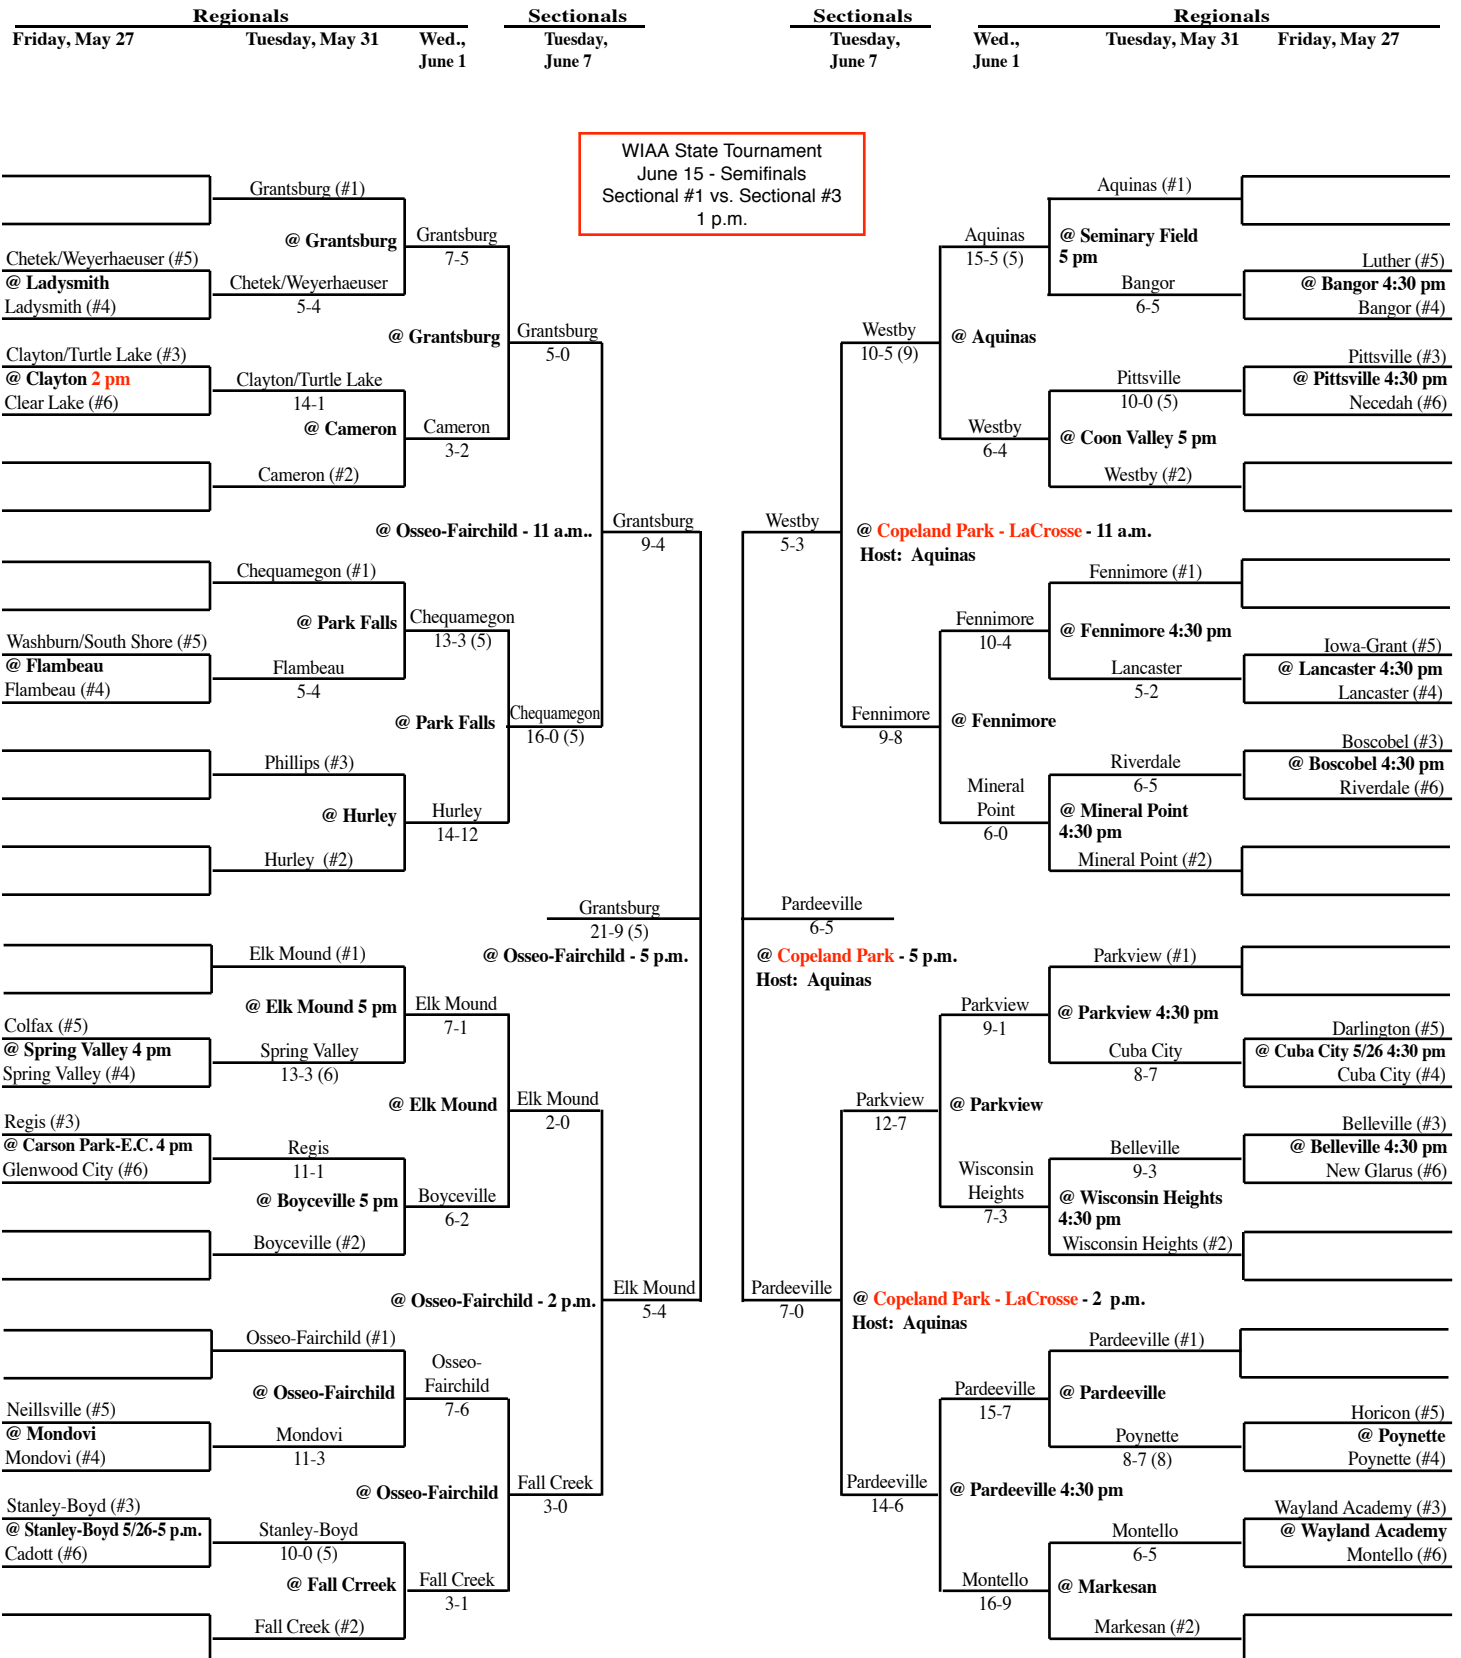

2011 Spring Baseball Assignments – Division 3

The highest seeded team, in any pre-sectional game, serves as the host school and will be designated the home team through regionals. The home team is determined by coin flip in sectional and state tournament games.

Updated 6/7 8 p.m.

SECTIONAL #1

SECTIONAL #3

2011 Spring Baseball Assignments – Division 3

The highest seeded team, in any pre-sectional game, serves as the host school and will be designated the home team through regionals. The home team is determined by coin flip in sectional and state tournament games.

SECTIONAL #2

SECTIONAL #4

*Games played at Herr-Baker Field, Marian University