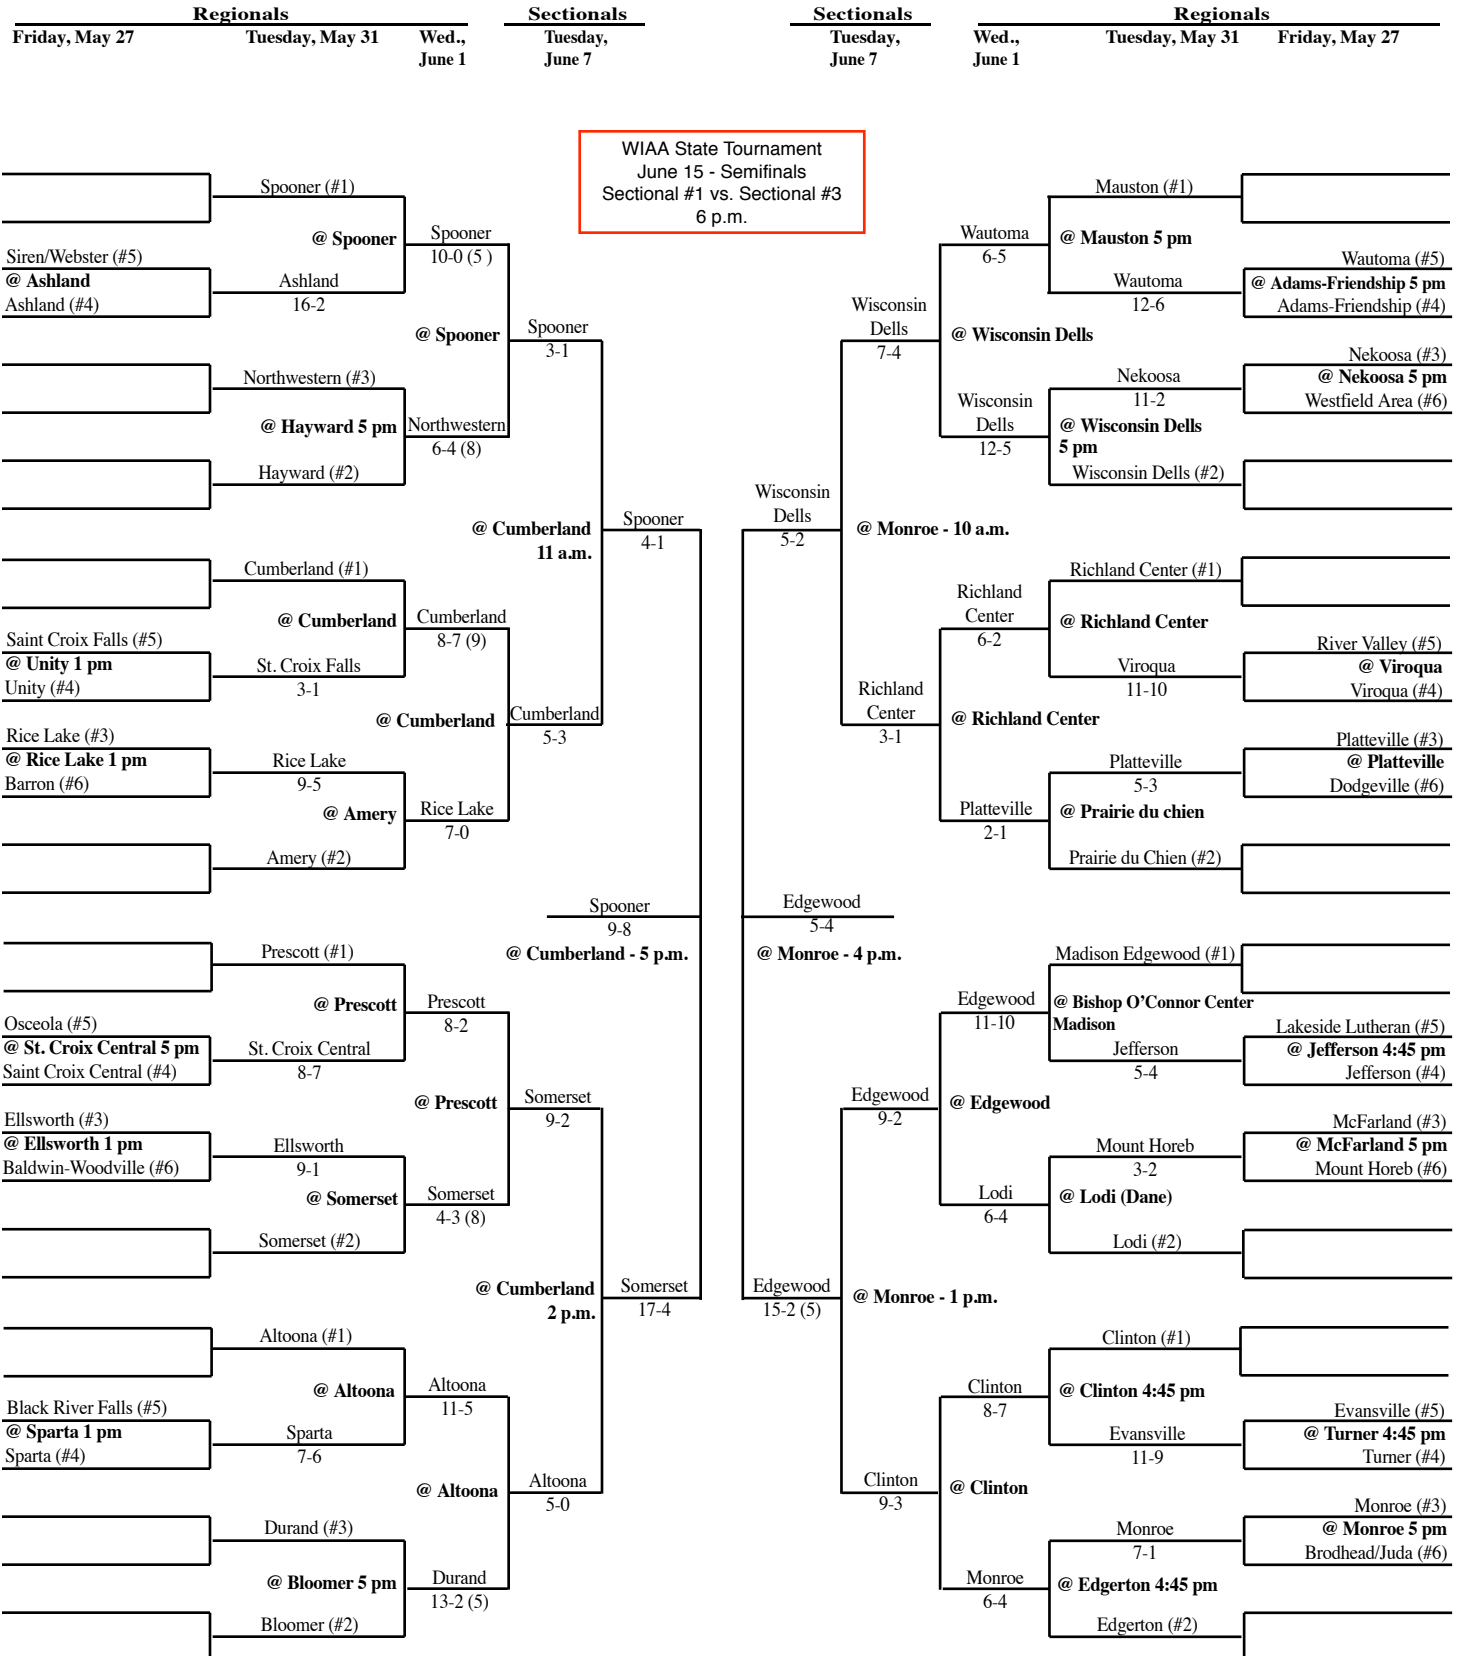

2011 Spring Baseball Assignments – Division 2

The highest seeded team, in any pre-sectional game, serves as the host school and will be designated the home team through regionals. The home team is determined by coin flip in sectional and state tournament games.

Updated 6/7 - 7:40 p.m.

SECTIONAL #1

SECTIONAL #3

2011 Spring Baseball Assignments – Division 2

The highest seeded team, in any pre-sectional game, serves as the host school and will be designated the home team through regionals. The home team is determined by coin flip in sectional and state tournament games.