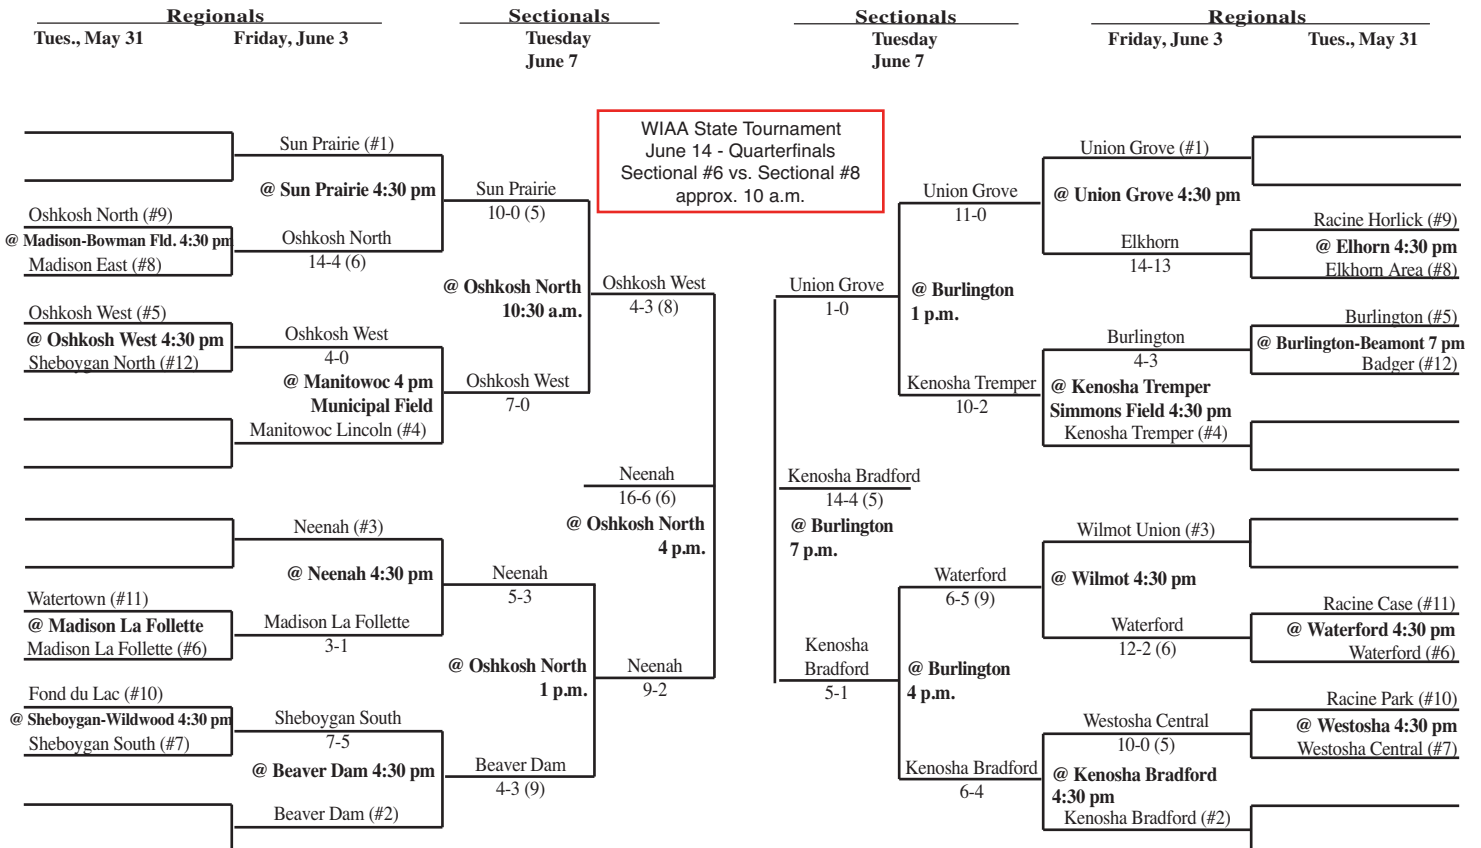

2011 Spring Baseball Assignments – Division 1

The highest seeded team, in any pre-sectional game, serves as the host school and will be designated the home team through sectionals. The home team is determined by coin flip in state tournament games.

SECTIONAL #5

SECTIONAL #7

SECTIONAL #6

SECTIONAL #8

2011 Spring Baseball Assignments – Division 1

The highest seeded team, in any pre-sectional game, serves as the host school and will be designated the home team through sectionals. The home team is determined by coin flip in state tournament games.

SECTIONAL #2

SECTIONAL #4

SECTIONAL #1

SECTIONAL #3