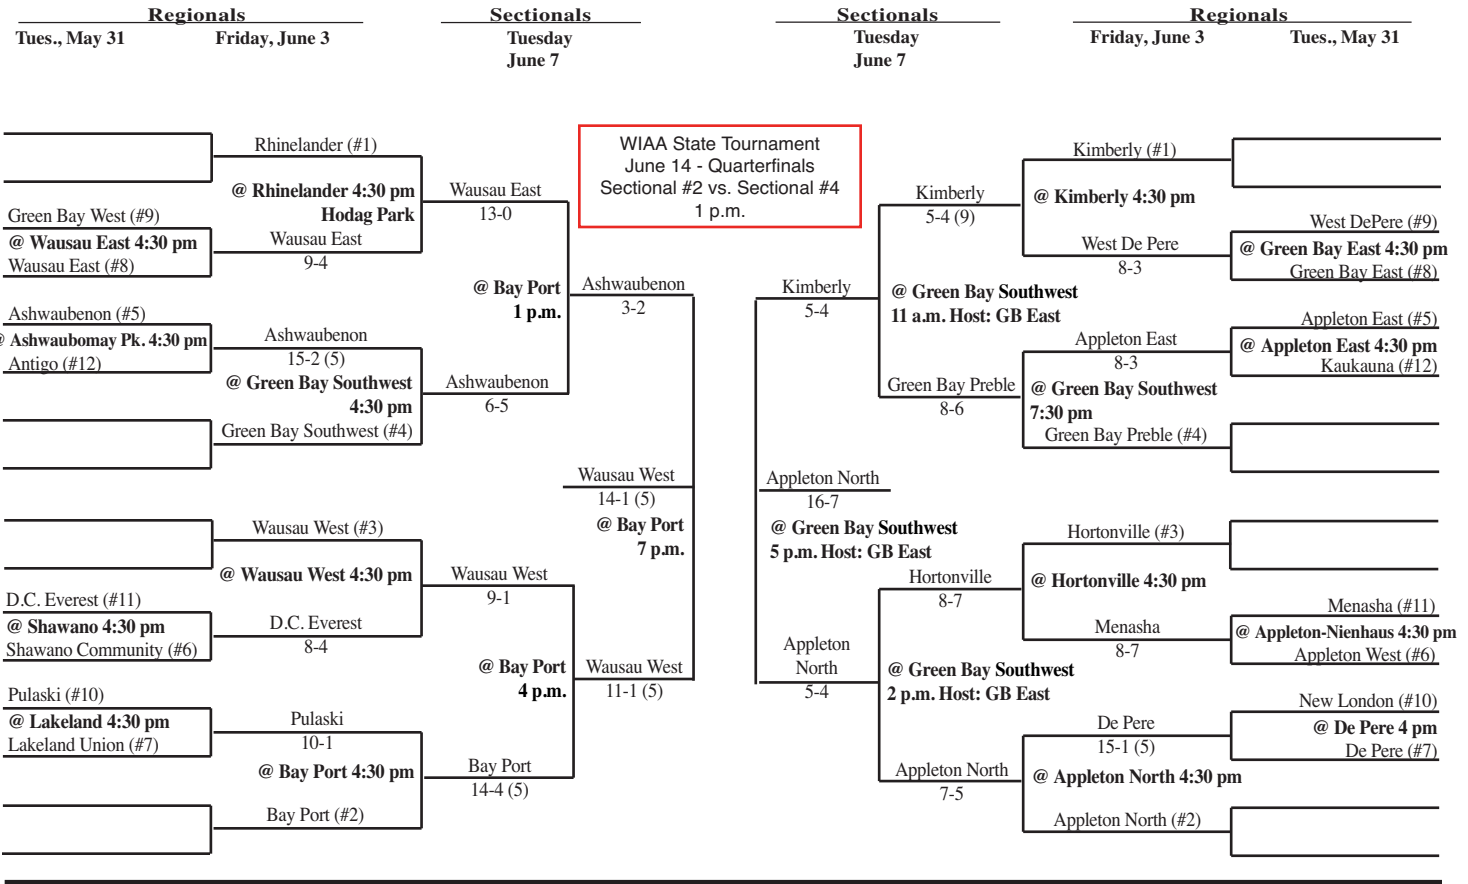

2011 Spring Baseball Assignments – Division 1

The highest seeded team, in any pre-sectional game, serves as the host school and will be designated the home team through sectionals. The home team is determined by coin flip in state tournament games.

SECTIONAL #5

SECTIONAL #7

SECTIONAL #6

SECTIONAL #8

2011 Spring Baseball Assignments – Division 1

The highest seeded team, in any pre-sectional game, serves as the host school and will be designated the home team through sectionals. The home team is determined by coin flip in state tournament games.

SECTIONAL #2

SECTIONAL #4

SECTIONAL #1

SECTIONAL #3