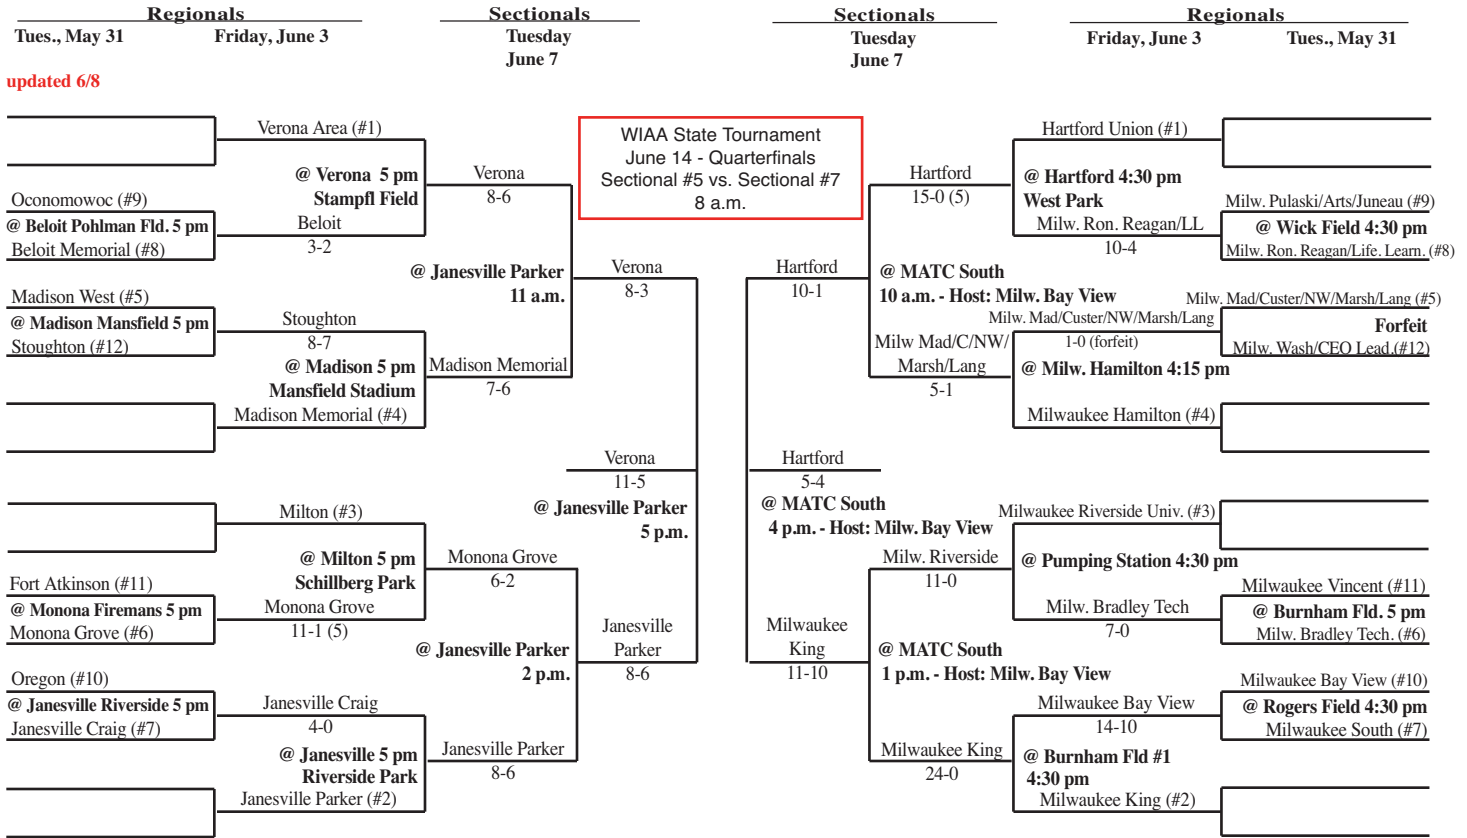

2011 Spring Baseball Assignments – Division 1

The highest seeded team, in any pre-sectional game, serves as the host school and will be designated the home team through sectionals. The home team is determined by coin flip in state tournament games.

SECTIONAL #5

SECTIONAL #7

SECTIONAL #6

SECTIONAL #8

2011 Spring Baseball Assignments – Division 1

The highest seeded team, in any pre-sectional game, serves as the host school and will be designated the home team through sectionals. The home team is determined by coin flip in state tournament games.

SECTIONAL #2

SECTIONAL #4

SECTIONAL #1

SECTIONAL #3