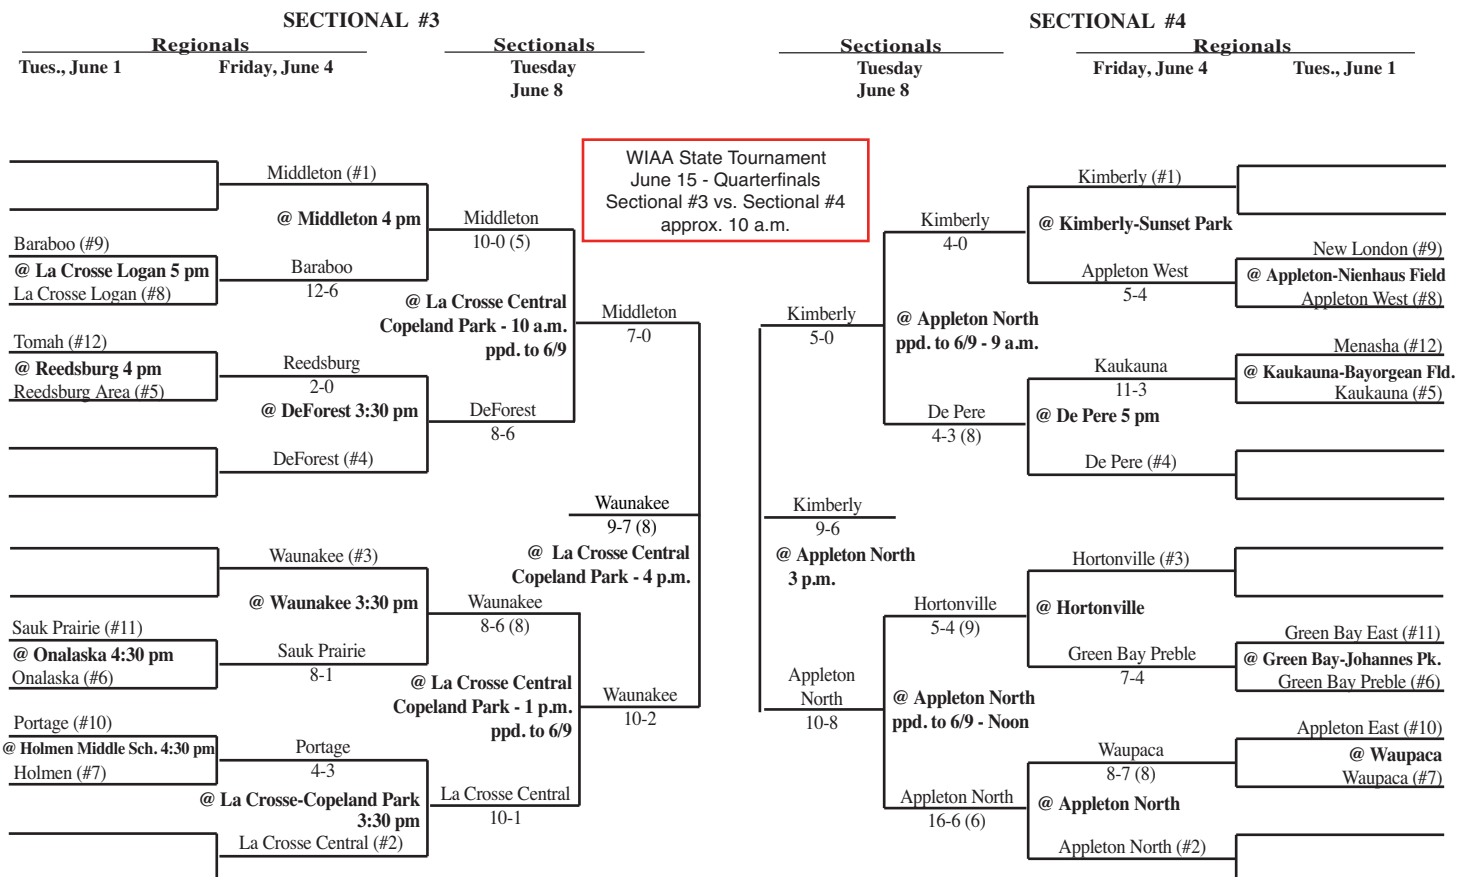

2010 Spring Baseball Assignments – Division 1

The highest seeded team, in any tournament game, serves as the host school and will be designated the home team through sectionals. The home team is determined by coin flip in state tournament games. **Updated 6/9 - 8:45 pm**

2010 Spring Baseball Assignments – Division 1

The highest seeded team, in any tournament game, serves as the host school and will be designated the home team through sectionals. The home team is determined by coin flip in state tournament games.

SECTIONAL #7

SECTIONAL #8

SECTIONAL #5

SECTIONAL #6