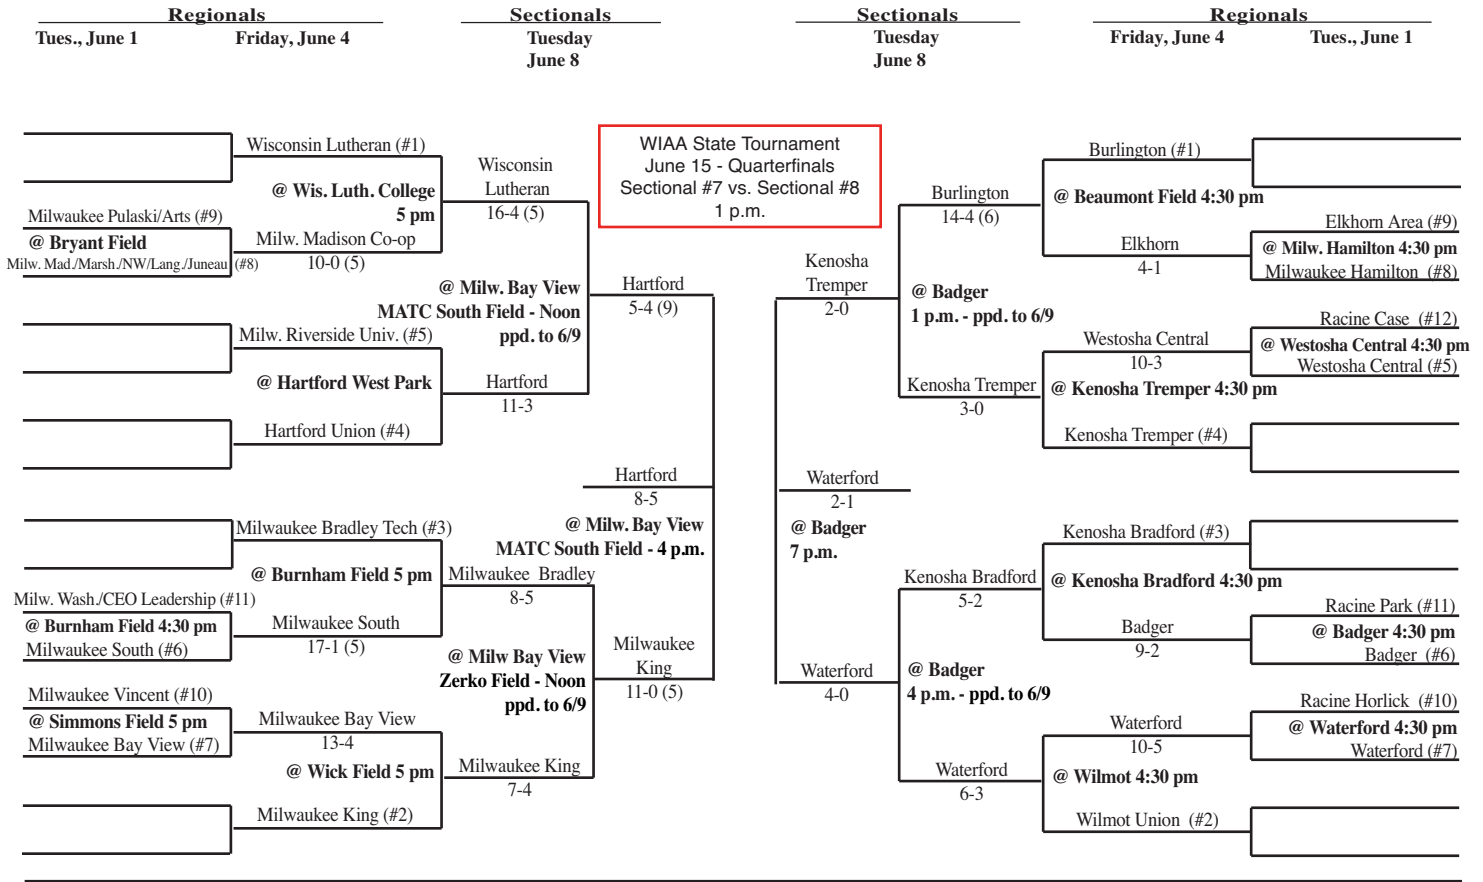

2010 Spring Baseball Assignments – Division 1

The highest seeded team, in any tournament game, serves as the host school and will be designated the home team through sectionals. The home team is determined by coin flip in state tournament games.

SECTIONAL #7

SECTIONAL #8