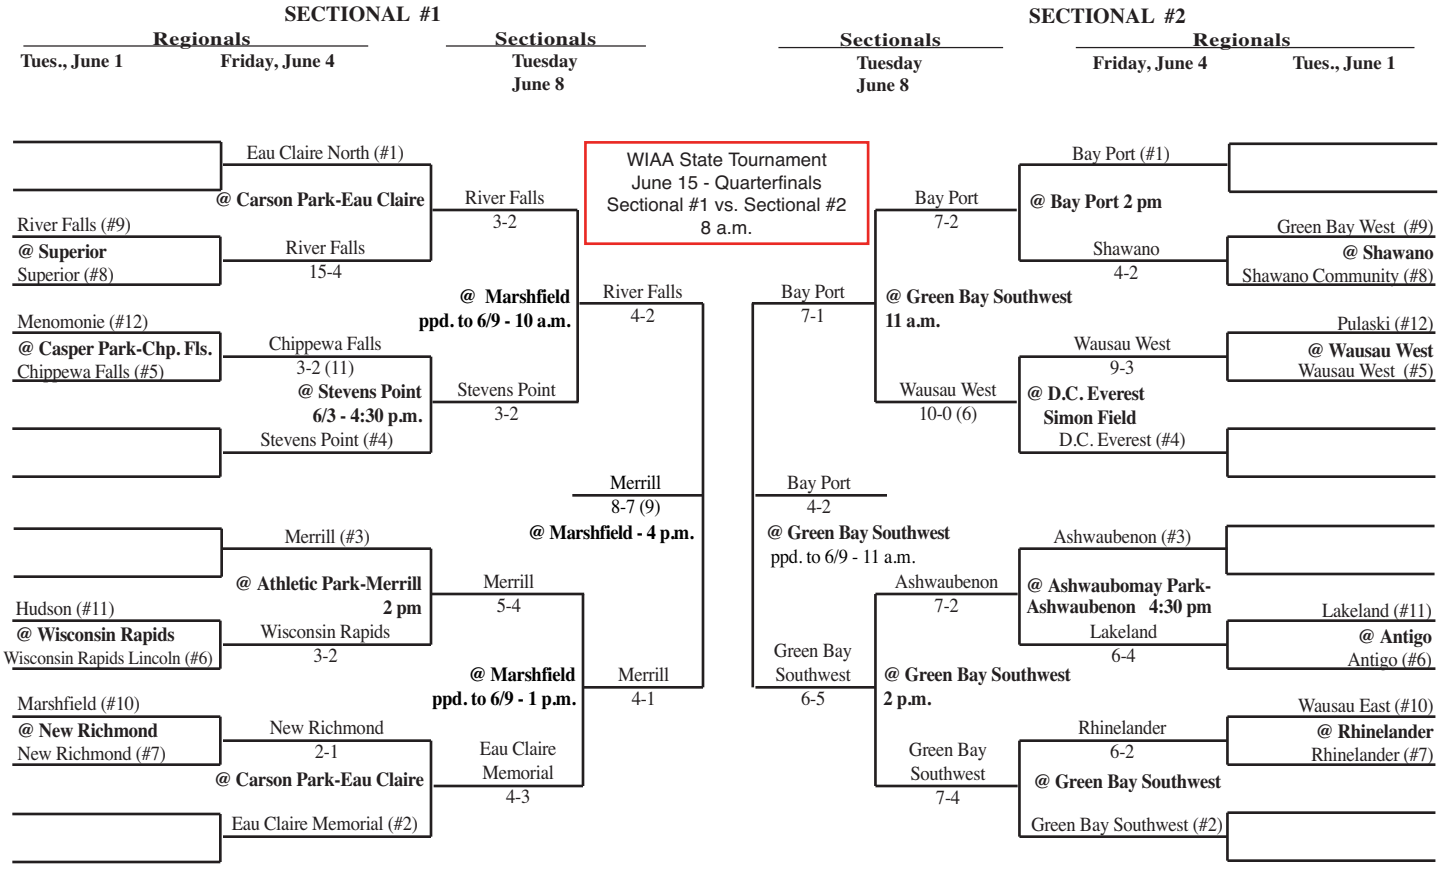

2010 Spring Baseball Assignments – Division 1

The highest seeded team, in any tournament game, serves as the host school and will be designated the home team through sectionals. The home team is determined by coin flip in state tournament games. **Updated 6/9 - 8:45 pm**

2010 Spring Baseball Assignments – Division 1

The highest seeded team, in any tournament game, serves as the host school and will be designated the home team through sectionals. The home team is determined by coin flip in state tournament games.

SECTIONAL #7

SECTIONAL #8

SECTIONAL #5

SECTIONAL #6