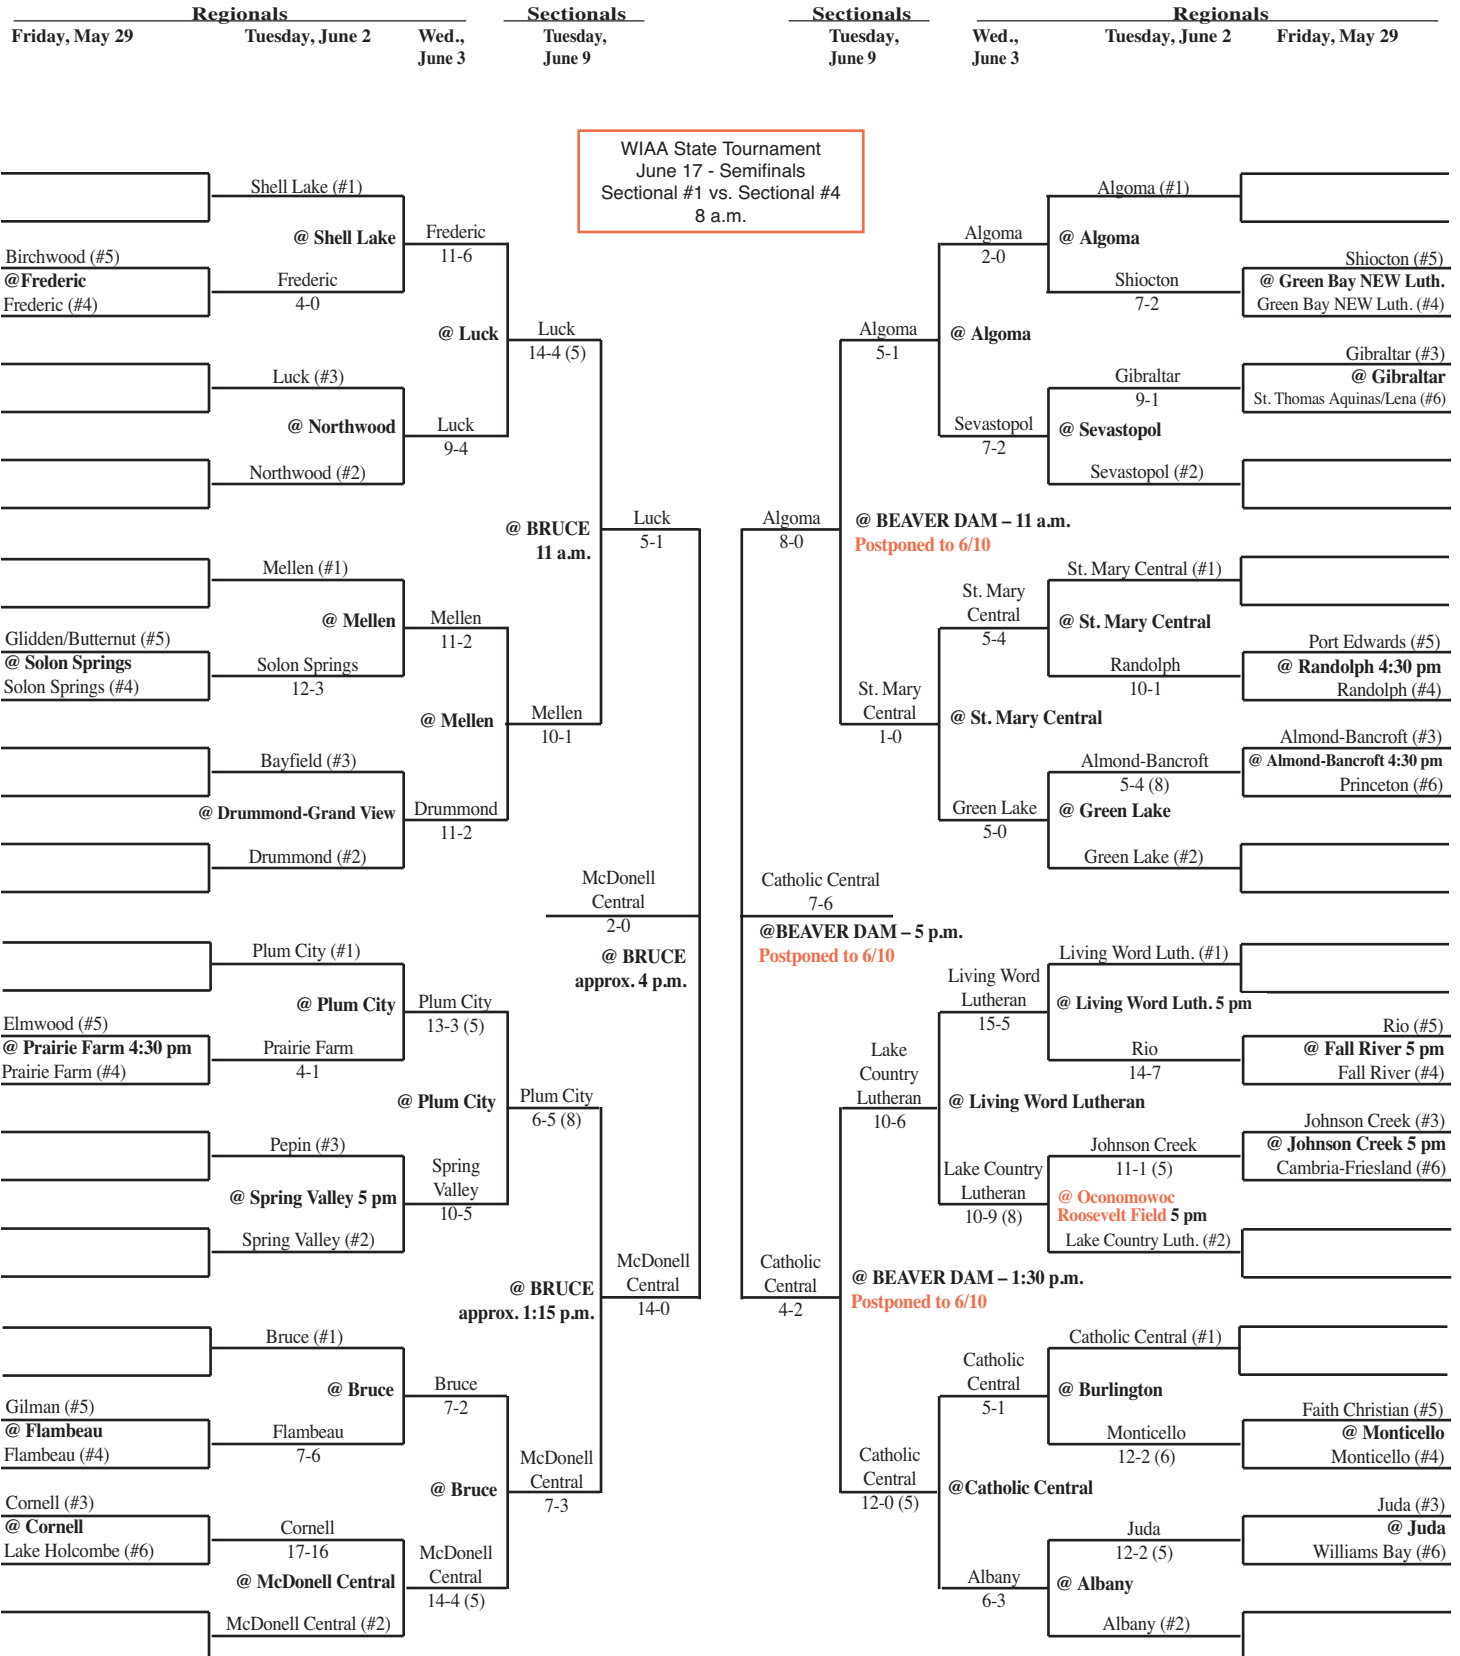

2009 Spring Baseball Assignments – Division 4

The highest seeded team, in any pre-sectional game, serves as the host school and will be designated the home team through regionals. The home team is determined by coin flip in sectional and state tournament games.

Updated 6/10 8:15 p.m.

SECTIONAL #1

SECTIONAL #4

2009 Spring Baseball Assignments – Division 4

The highest seeded team, in any pre-sectional game, serves as the host school and will be designated the home team through regionals. The home team is determined by coin flip in sectional and state tournament games.