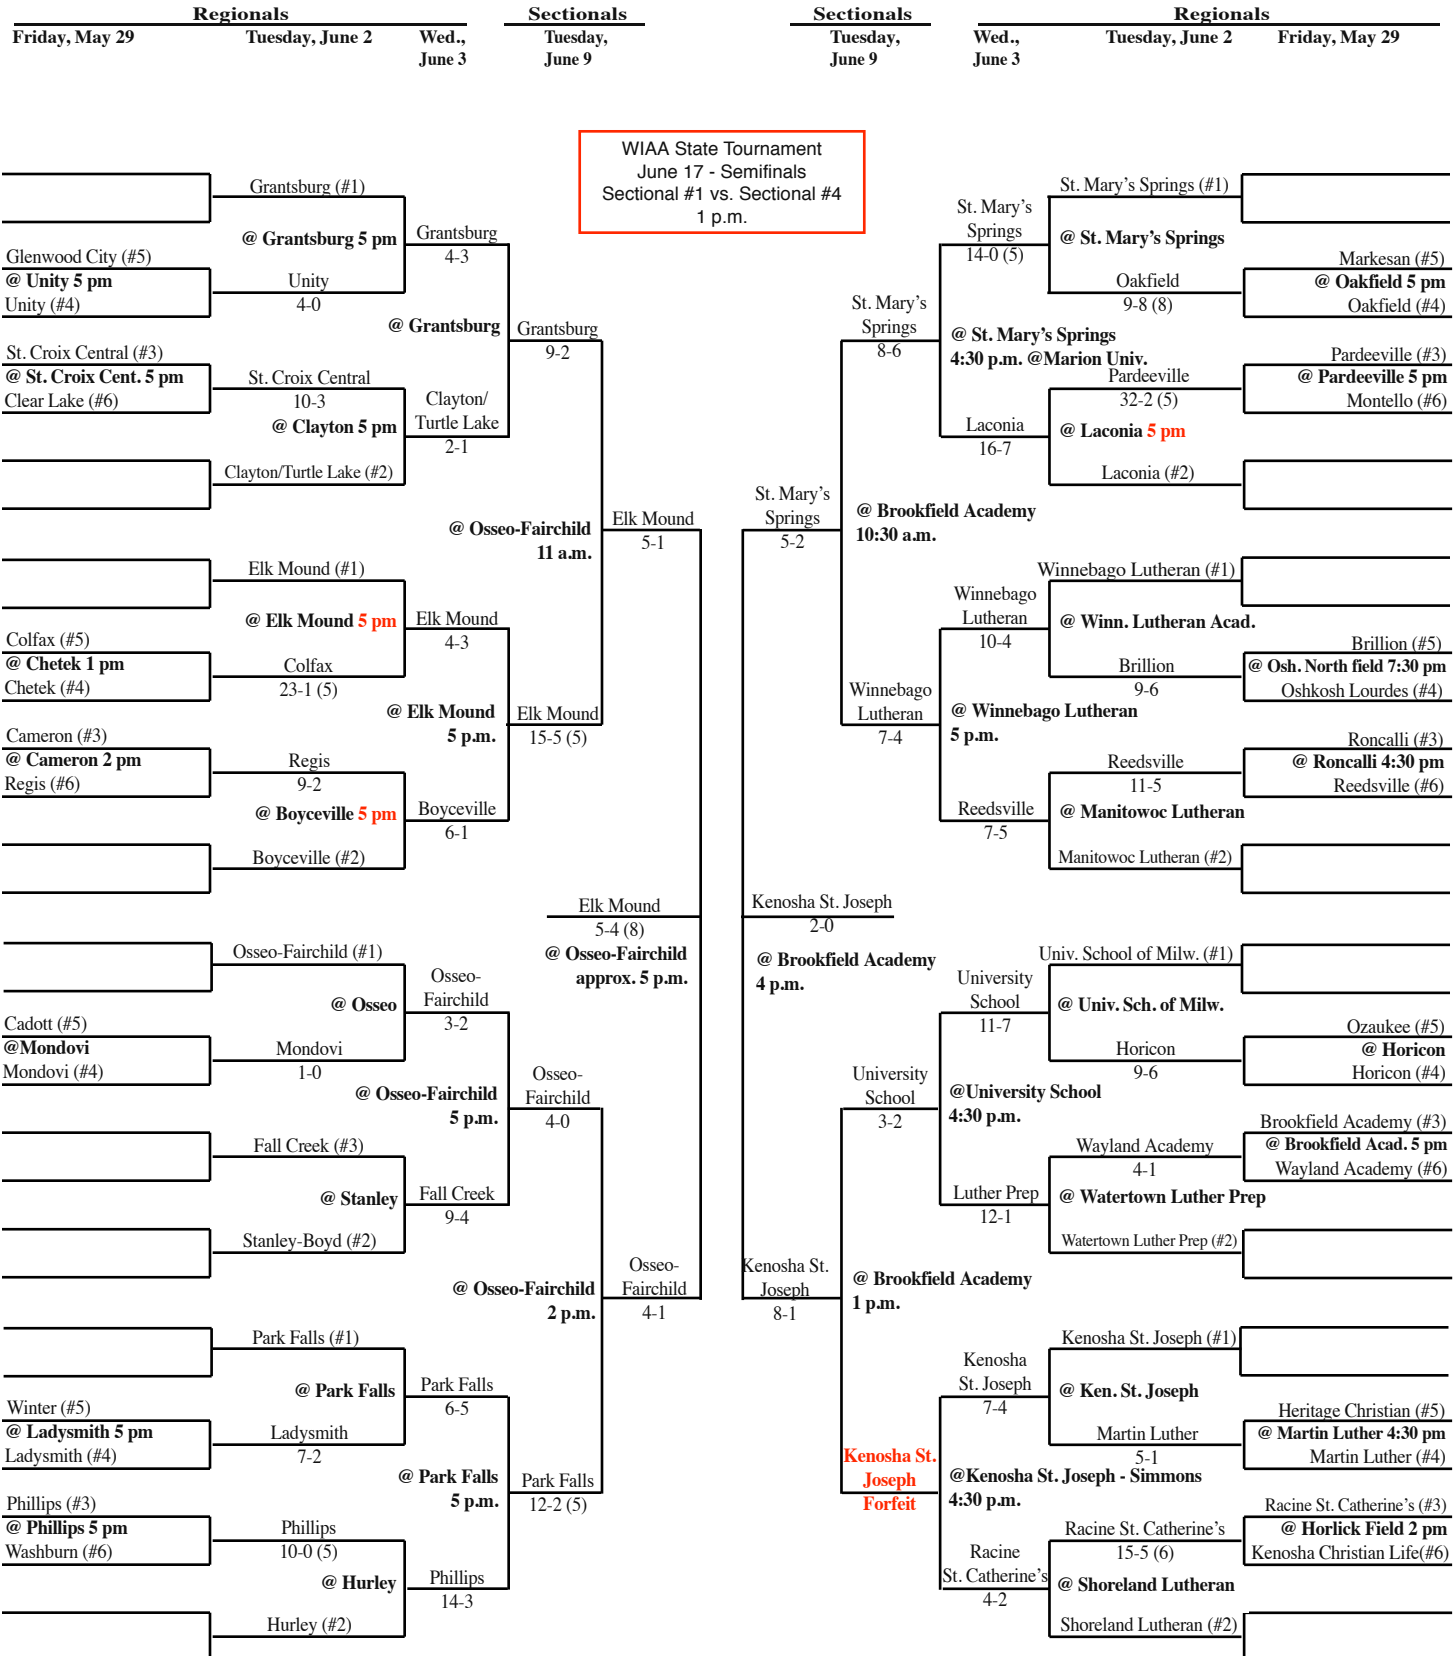

2009 Spring Baseball Assignments – Division 3

The highest seeded team, in any pre-sectional game, serves as the host school and will be designated the home team through regionals. The home team is determined by coin flip in sectional and state tournament games.

Updated 6/9 9:45 p.m.

SECTIONAL #1

SECTIONAL #4

2009 Spring Baseball Assignments – Division 3

The highest seeded team, in any pre-sectional game, serves as the host school and will be designated the home team through regionals. The home team is determined by coin flip in sectional and state tournament games.