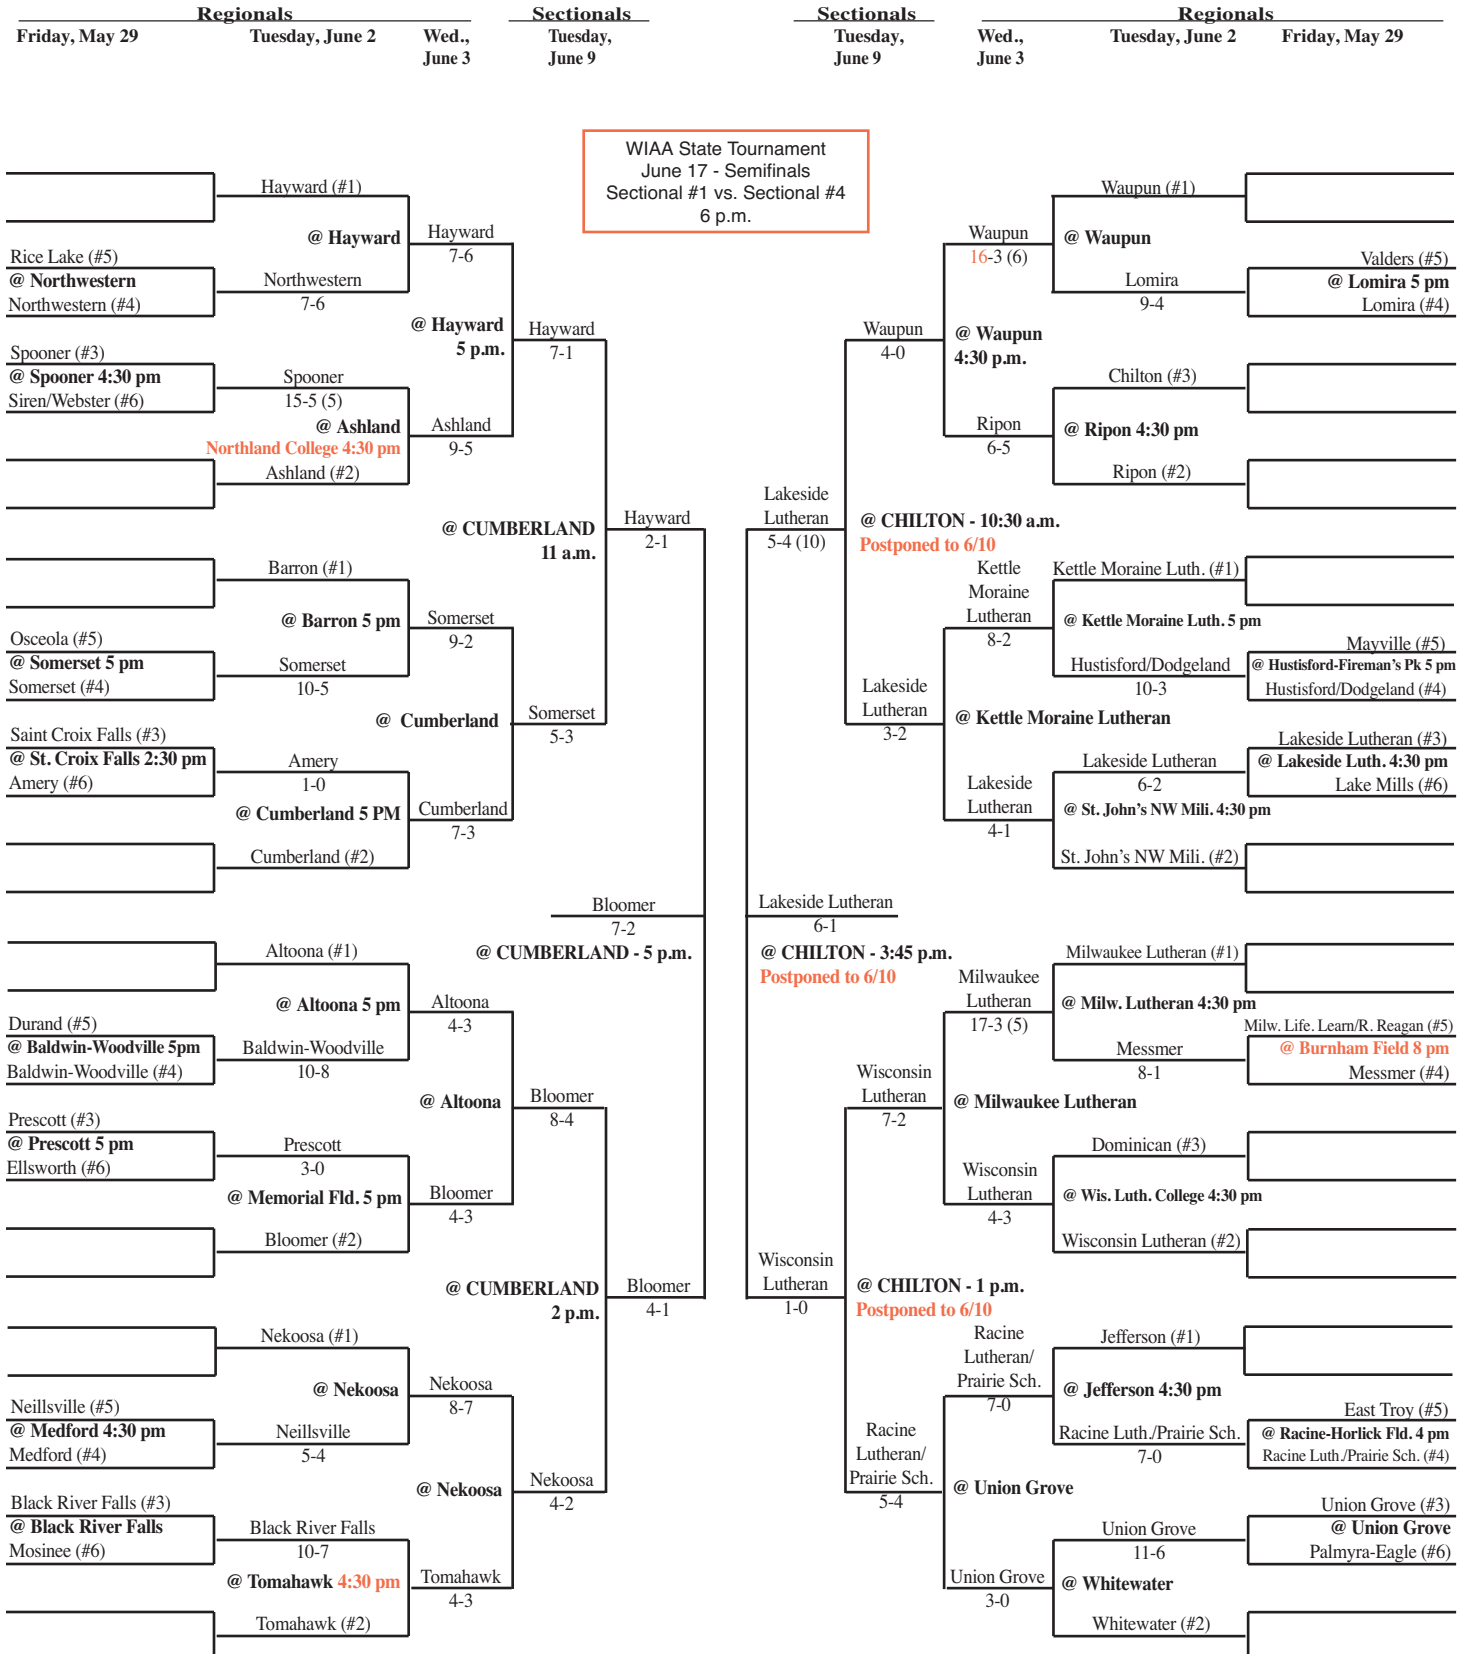

2009 Spring Baseball Assignments – Division 2

The highest seeded team, in any pre-sectional game, serves as the host school and will be designated the home team through regionals. The home team is determined by coin flip in sectional and state tournament games.

Updated 6/10 - 8:10 p.m.

SECTIONAL #1

SECTIONAL #4

2009 Spring Baseball Assignments – Division 2

The highest seeded team, in any pre-sectional game, serves as the host school and will be designated the home team through regionals. The home team is determined by coin flip in sectional and state tournament games.

SECTIONAL #2

SECTIONAL #3