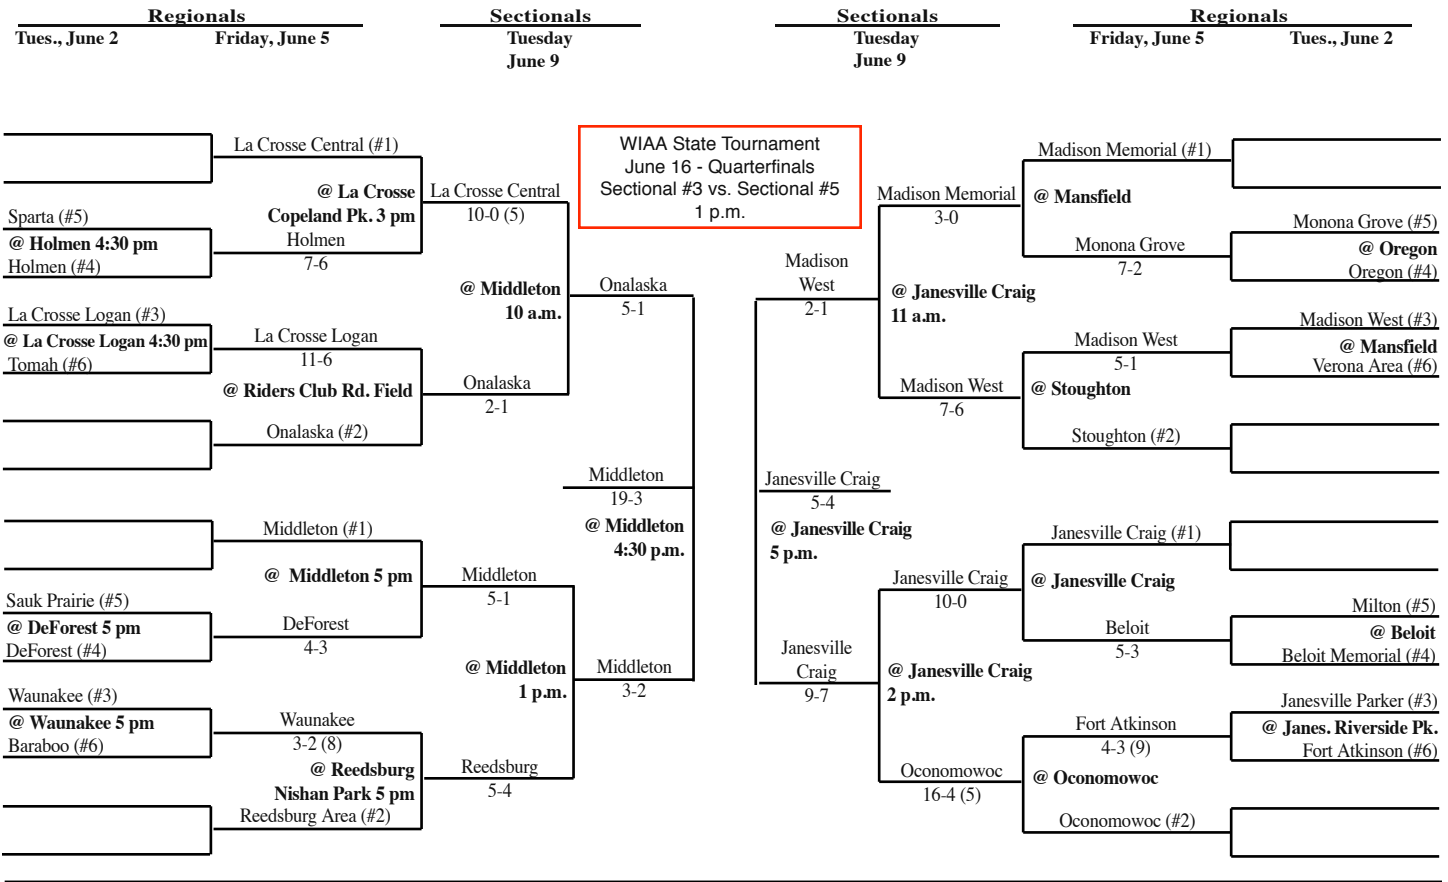

2009 Spring Baseball Assignments – Division 1

The highest seeded team, in any pre-sectional game, serves as the host school and will be designated the home team through regionals. The home team is determined by coin flip in sectional and state tournament games.

SECTIONAL #3

SECTIONAL #5

SECTIONAL #2

SECTIONAL #6