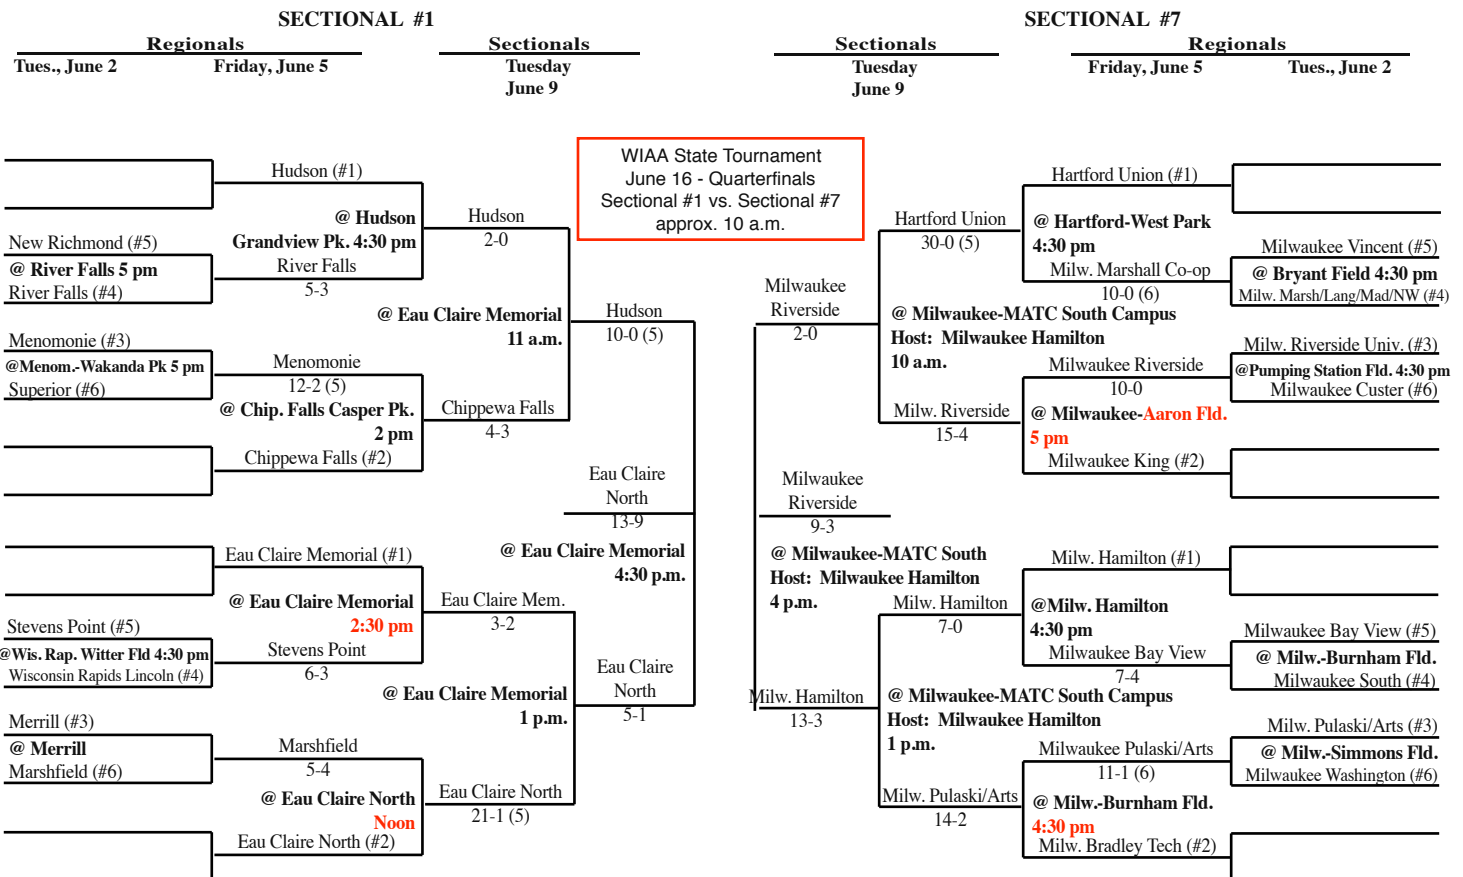

2009 Spring Baseball Assignments – Division 1

The highest seeded team, in any pre-sectional game, serves as the host school and will be designated the home team through regionals. The home team is determined by coin flip in sectional and state tournament games.

SECTIONAL #3

SECTIONAL #5

SECTIONAL #2

SECTIONAL #6