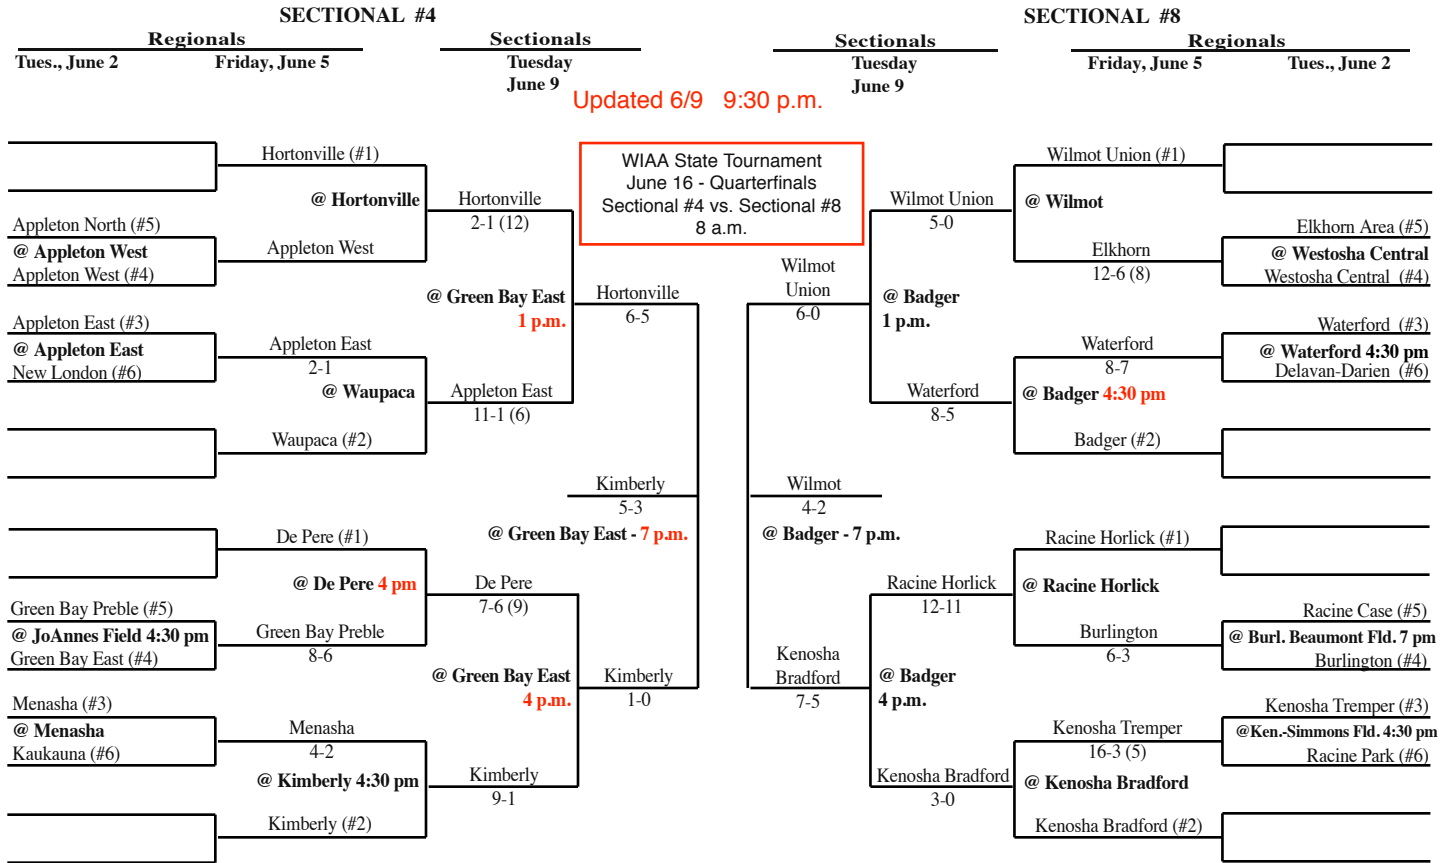

2009 Spring Baseball Assignments – Division 1

The highest seeded team, in any pre-sectional game, serves as the host school and will be designated the home team through regionals. The home team is determined by coin flip in sectional and state tournament games.

SECTIONAL #3

SECTIONAL #5

SECTIONAL #2

SECTIONAL #6