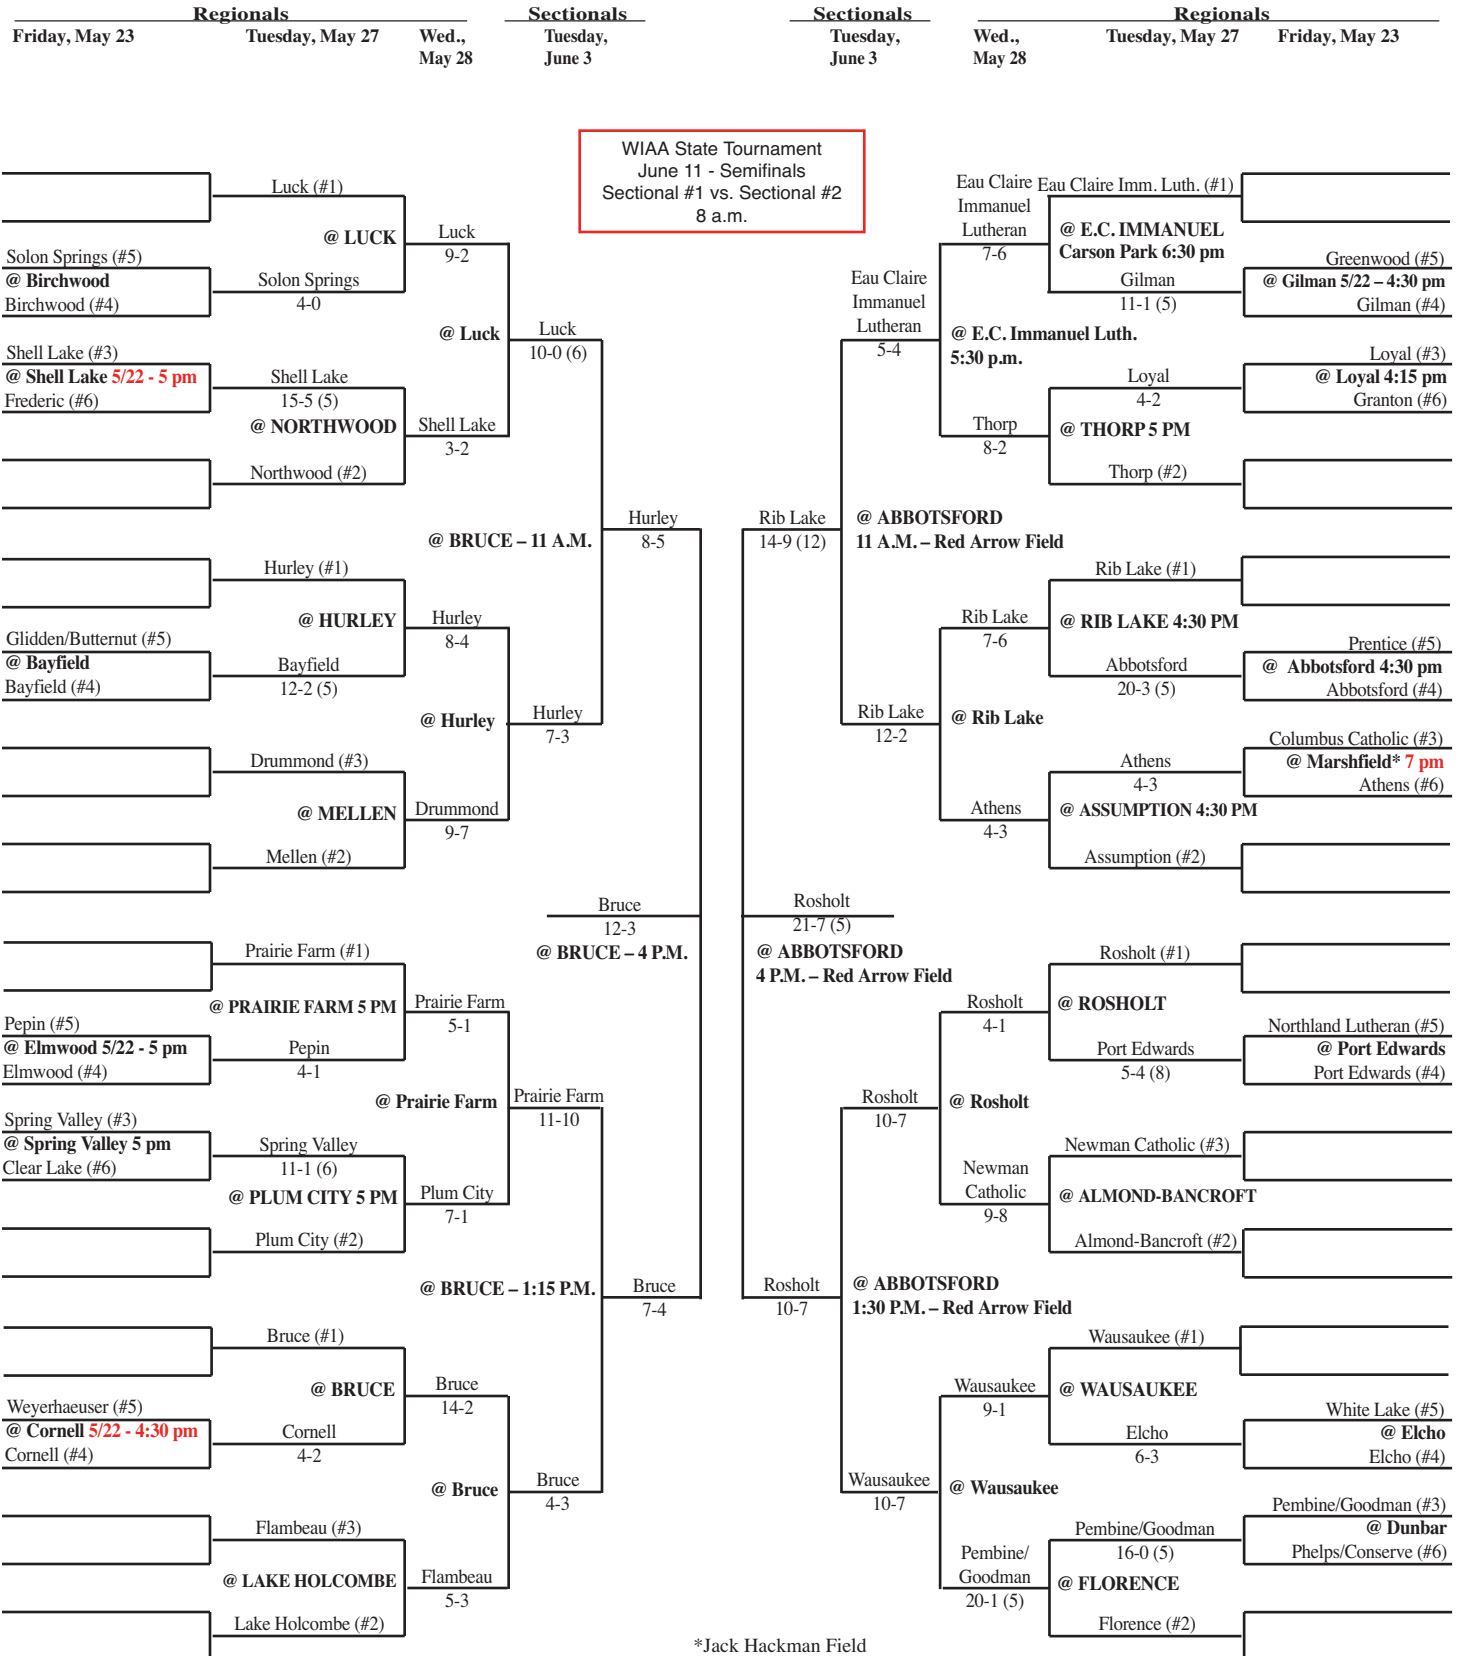

2008 Spring Baseball Assignments – Division 4

The highest seeded team, in any pre-sectional game, serves as the host school and will be designated the home team through regionals. The home team is determined by coin flip in sectional and state tournament games.

Updated 6/3/08 - 9:35 p.m.

SECTIONAL #1

SECTIONAL #2

WIAA State Tournament
June 11 - Semifinals
Sectional #1 vs. Sectional #2
8 a.m.

*Jack Hackman Field

2008 Spring Baseball Assignments – Division 4

The highest seeded team, in any pre-sectional game, serves as the host school and will be designated the home team through regionals. The home team is determined by coin flip in sectional and state tournament games.

SECTIONAL #3

SECTIONAL #4

*Roosevelt Field-Oconomowoc