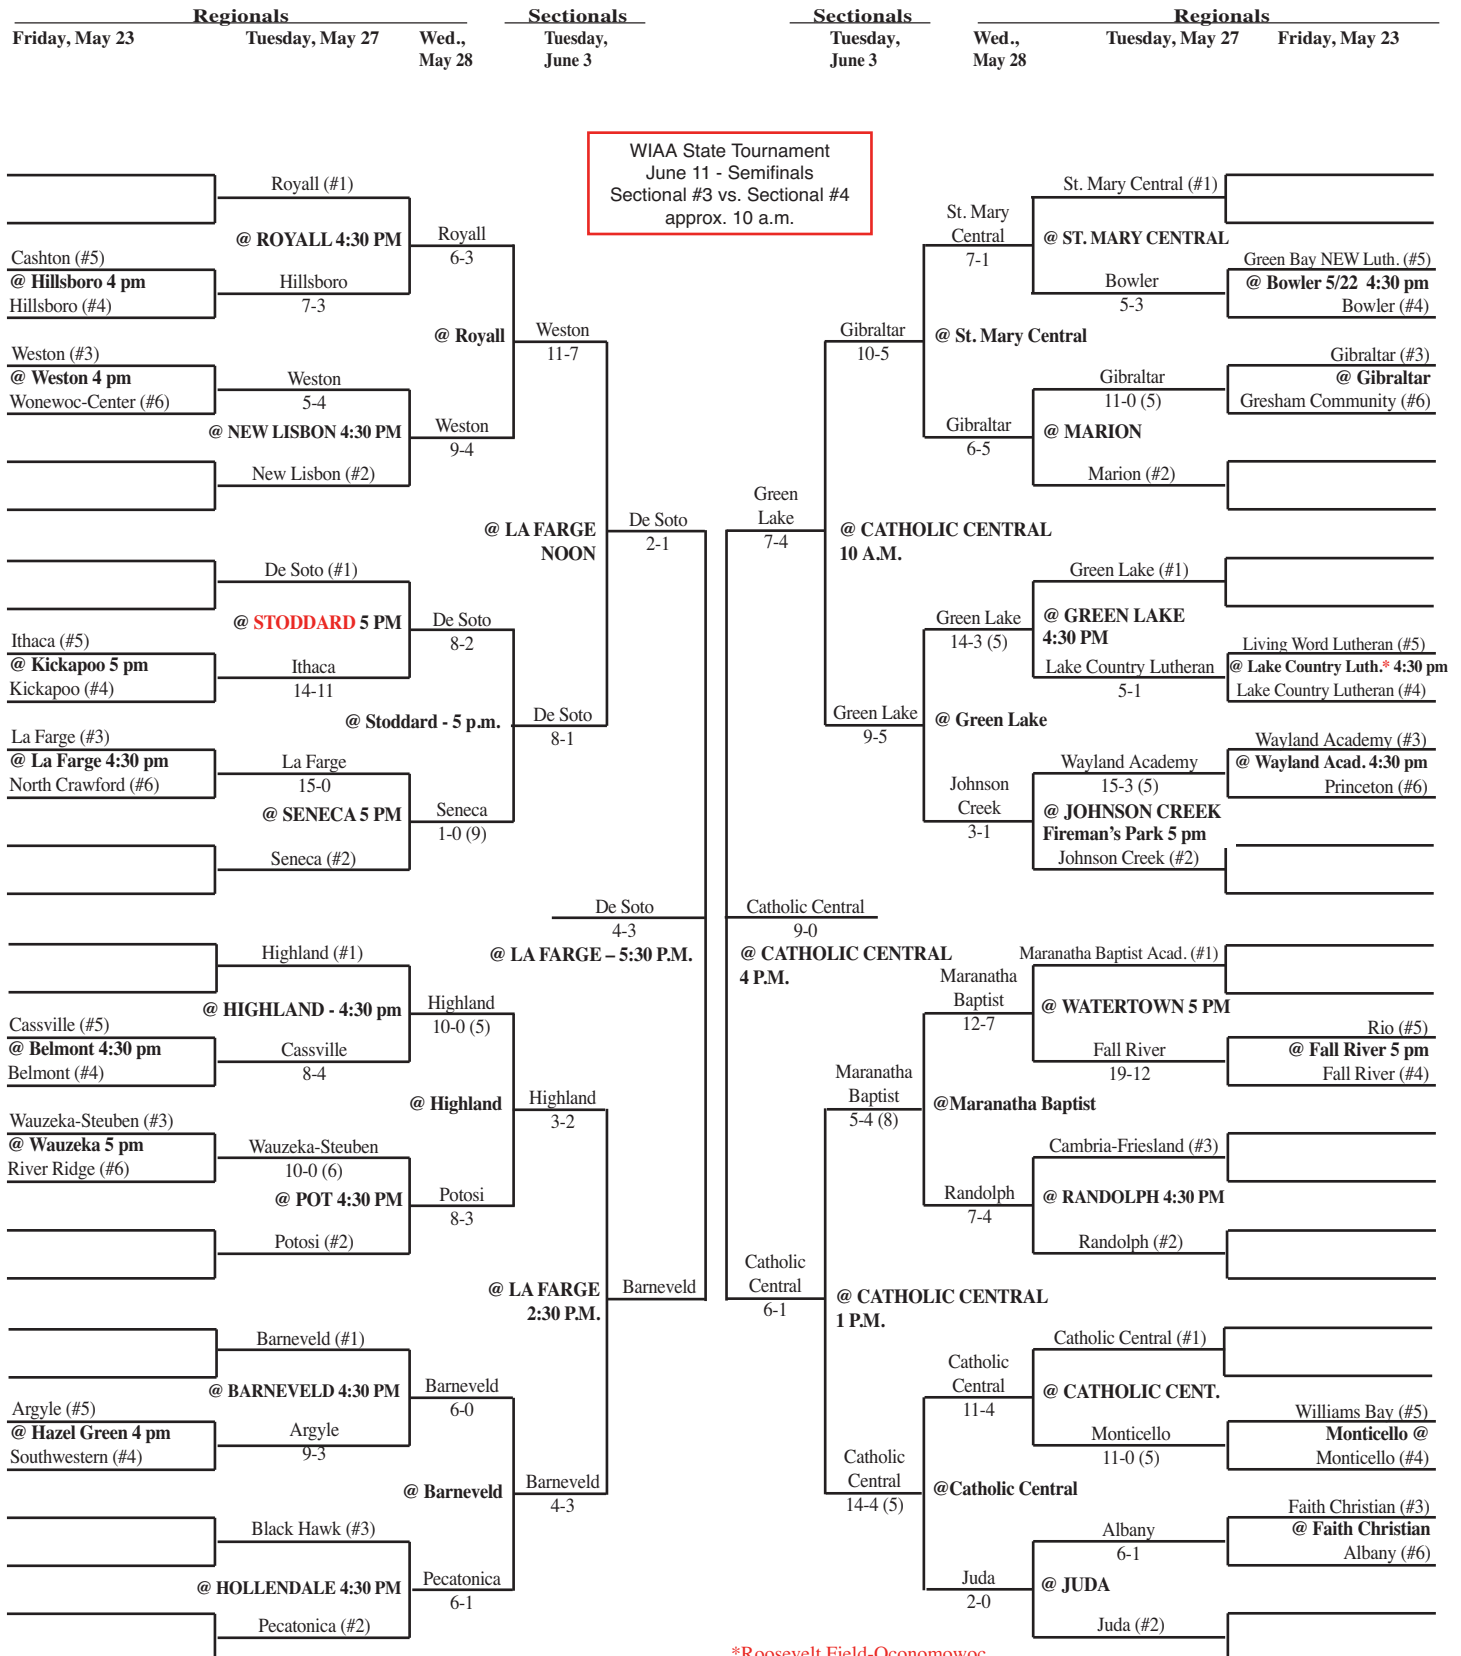

2008 Spring Baseball Assignments – Division 4

The highest seeded team, in any pre-sectional game, serves as the host school and will be designated the home team through regionals. The home team is determined by coin flip in sectional and state tournament games.

Updated 6/3/08 - 9:35 p.m.

SECTIONAL #1

SECTIONAL #2

WIAA State Tournament
June 11 - Semifinals
Sectional #1 vs. Sectional #2
8 a.m.

*Jack Hackman Field

2008 Spring Baseball Assignments – Division 4

The highest seeded team, in any pre-sectional game, serves as the host school and will be designated the home team through regionals. The home team is determined by coin flip in sectional and state tournament games.

SECTIONAL #3

SECTIONAL #4

*Roosevelt Field-Oconomowoc