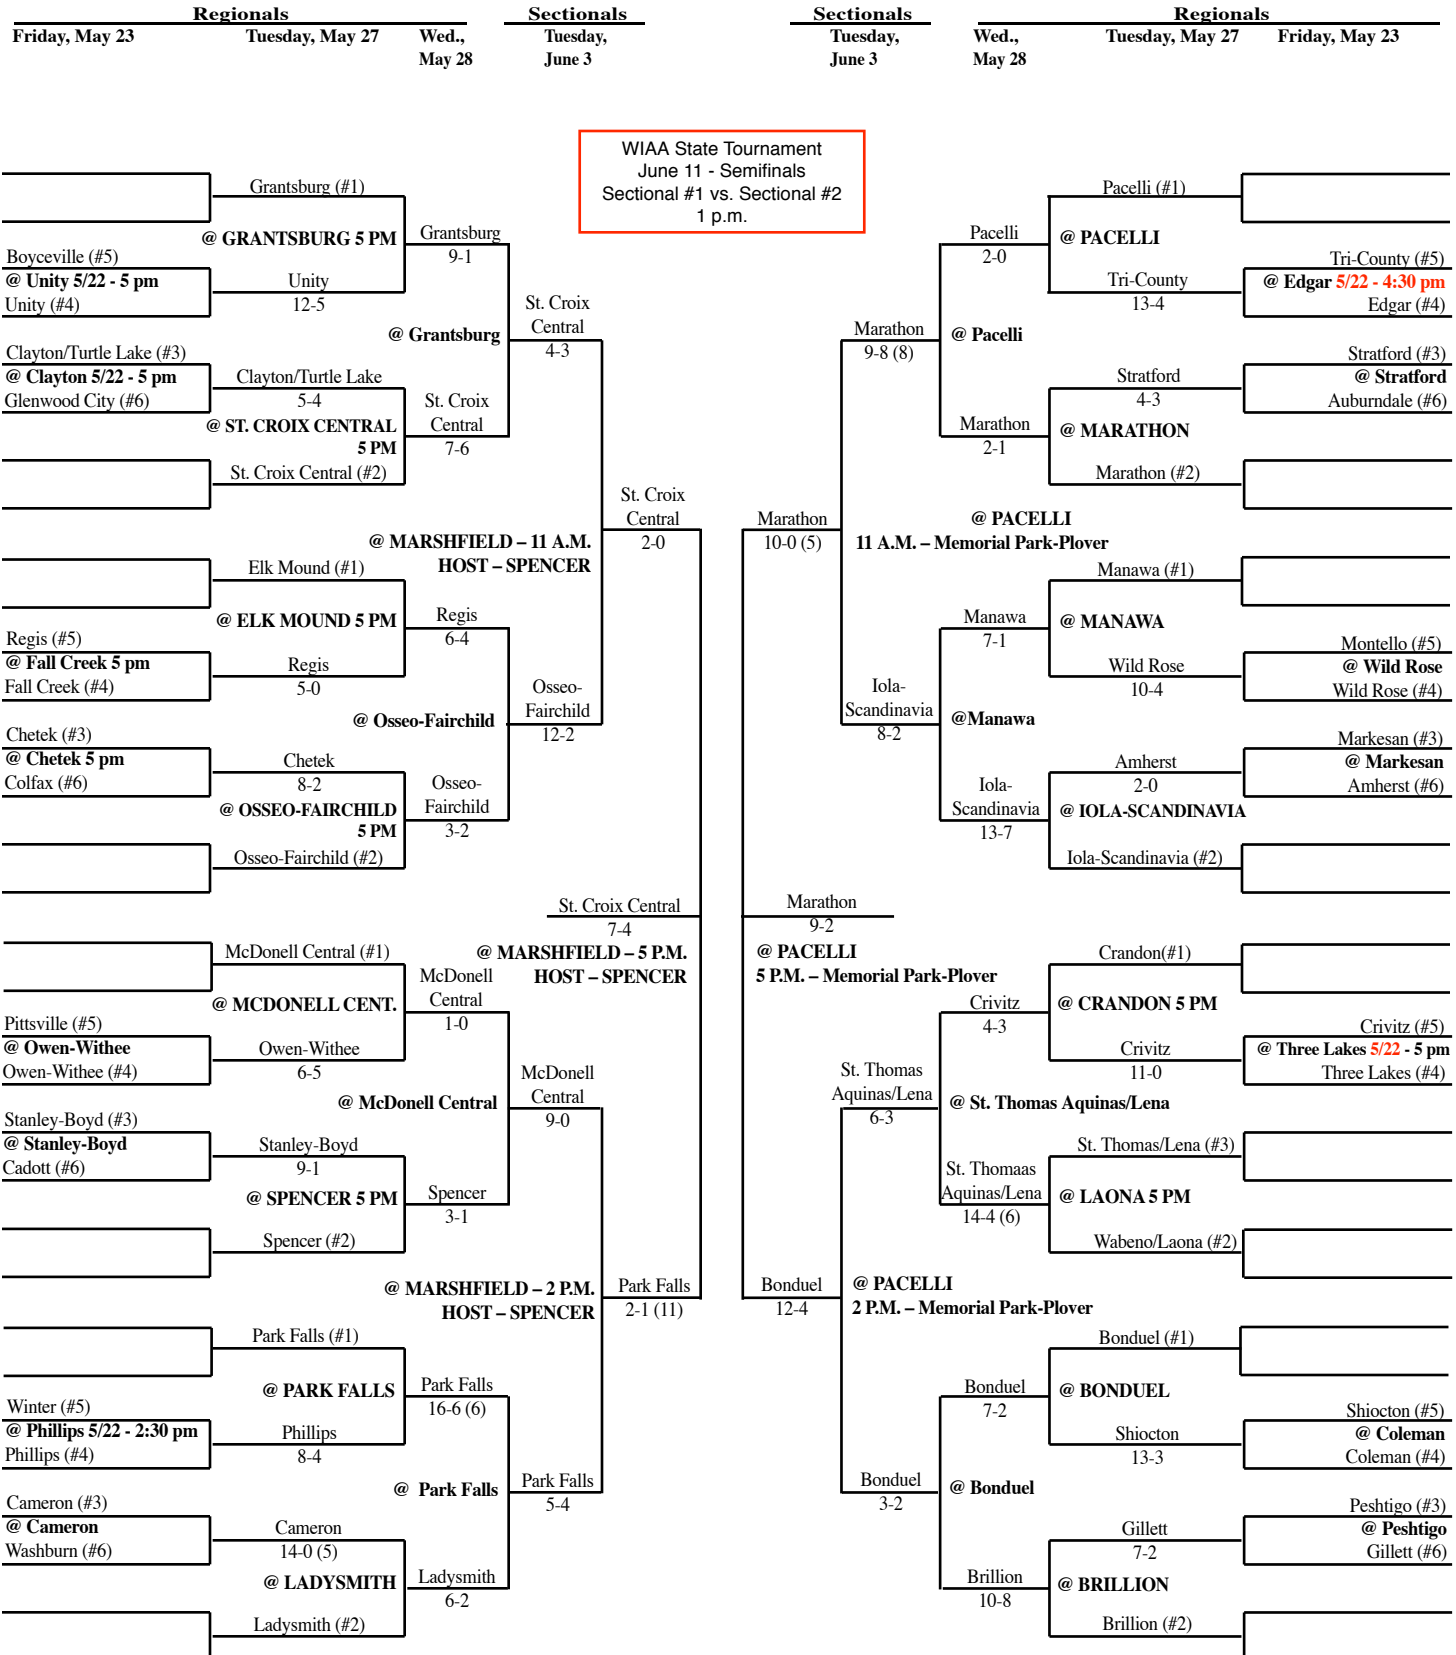

2008 Spring Baseball Assignments – Division 3

The highest seeded team, in any pre-sectional game, serves as the host school and will be designated the home team through regionals. The home team is determined by coin flip in sectional and state tournament games.

Updated 6/3/08 - 8:30 p.m.

SECTIONAL #1

SECTIONAL #2

WIAA State Tournament
 June 11 - Semifinals
 Sectional #1 vs. Sectional #2
 1 p.m.

2008 Spring Baseball Assignments – Division 3

The highest seeded team, in any pre-sectional game, serves as the host school and will be designated the home team through regionals. The home team is determined by coin flip in sectional and state tournament games.