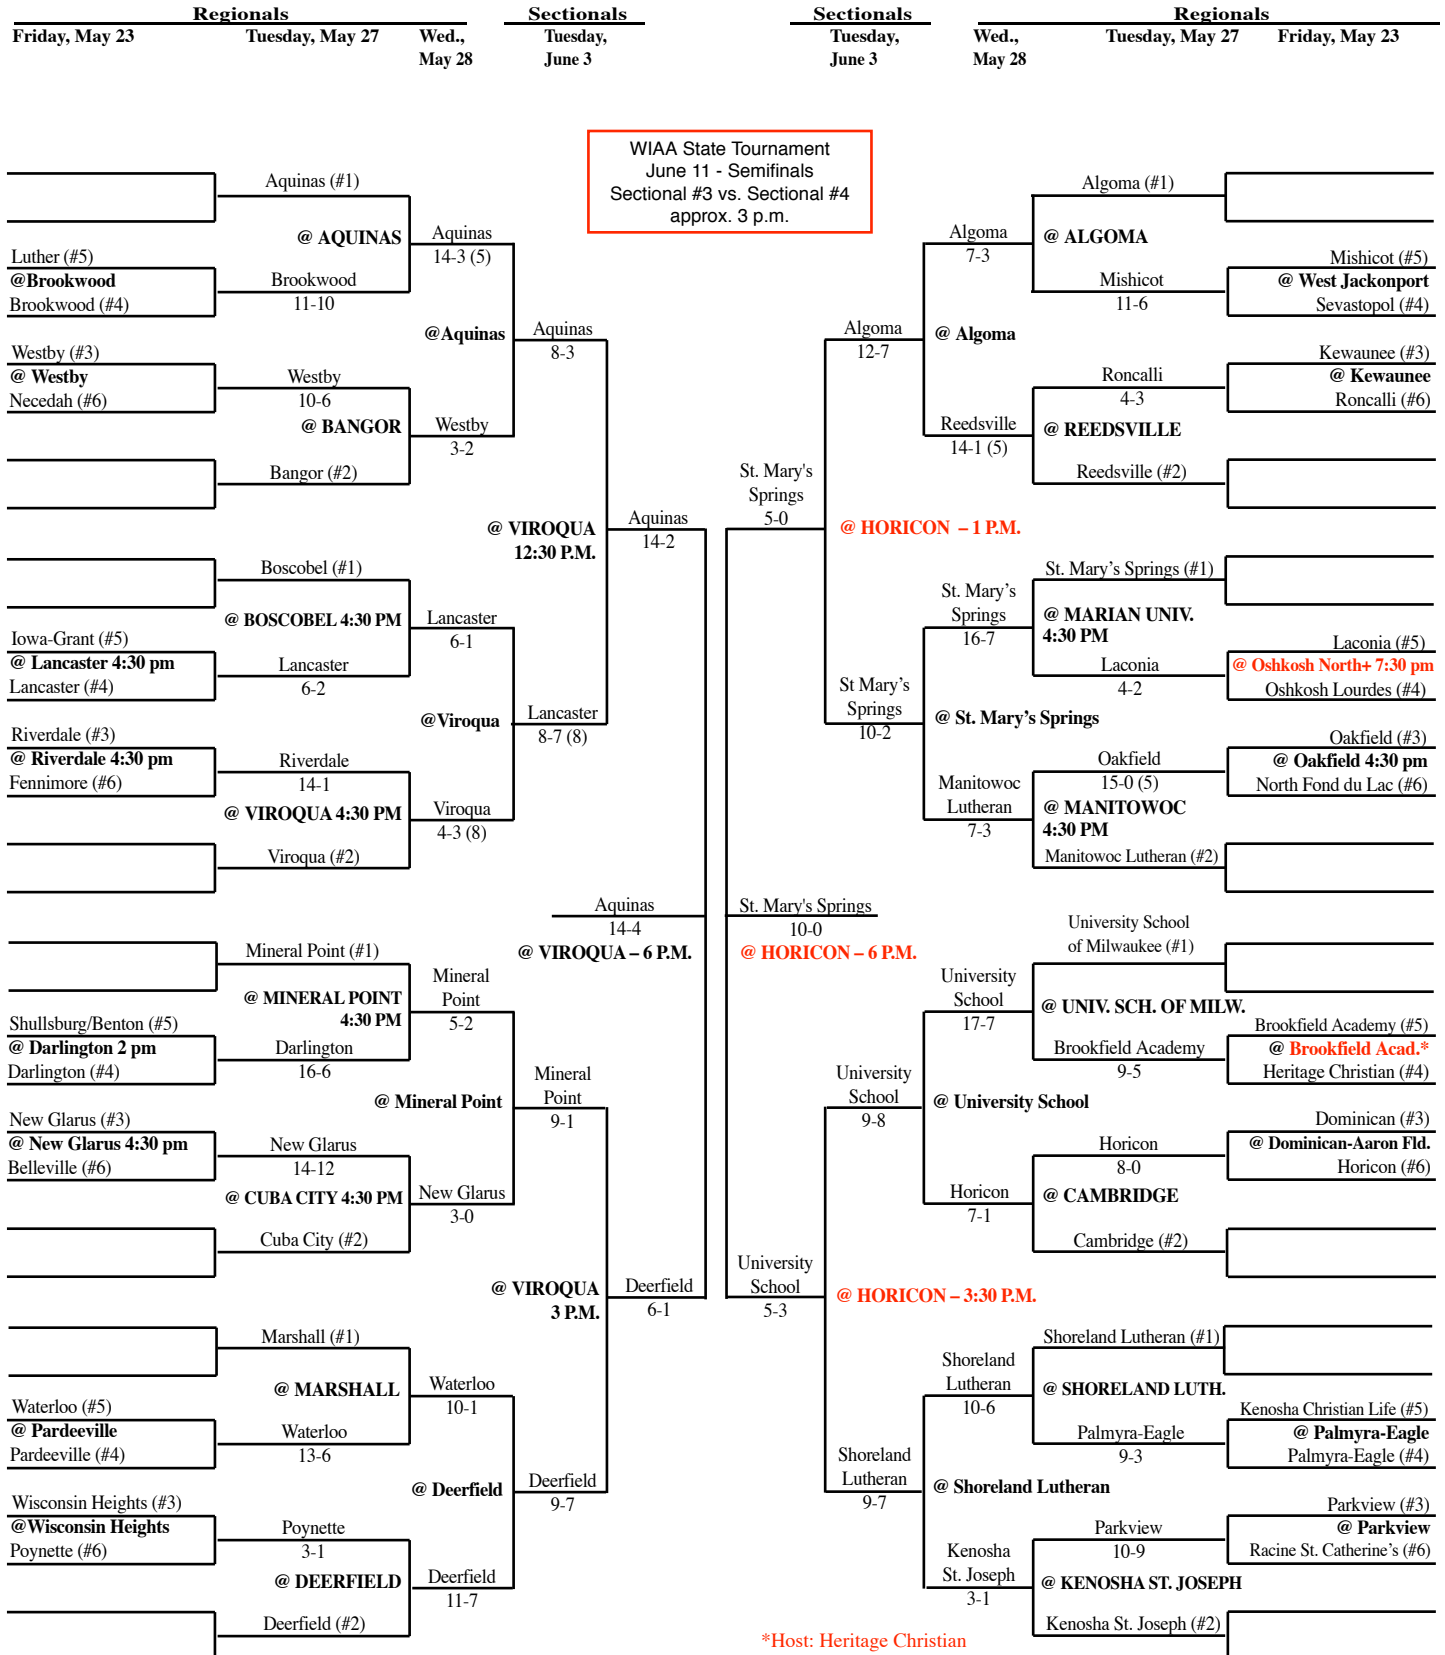

2008 Spring Baseball Assignments – Division 3

The highest seeded team, in any pre-sectional game, serves as the host school and will be designated the home team through regionals. The home team is determined by coin flip in sectional and state tournament games.

Updated 6/3/08 - 8:30 p.m.

SECTIONAL #1

SECTIONAL #2

WIAA State Tournament
 June 11 - Semifinals
 Sectional #1 vs. Sectional #2
 1 p.m.

2008 Spring Baseball Assignments – Division 3

The highest seeded team, in any pre-sectional game, serves as the host school and will be designated the home team through regionals. The home team is determined by coin flip in sectional and state tournament games.

SECTIONAL #3

SECTIONAL #4

WIAA State Tournament
June 11 - Semifinals
Sectional #3 vs. Sectional #4
approx. 3 p.m.

*Host: Heritage Christian
+Host: Oshkosh Lourdes