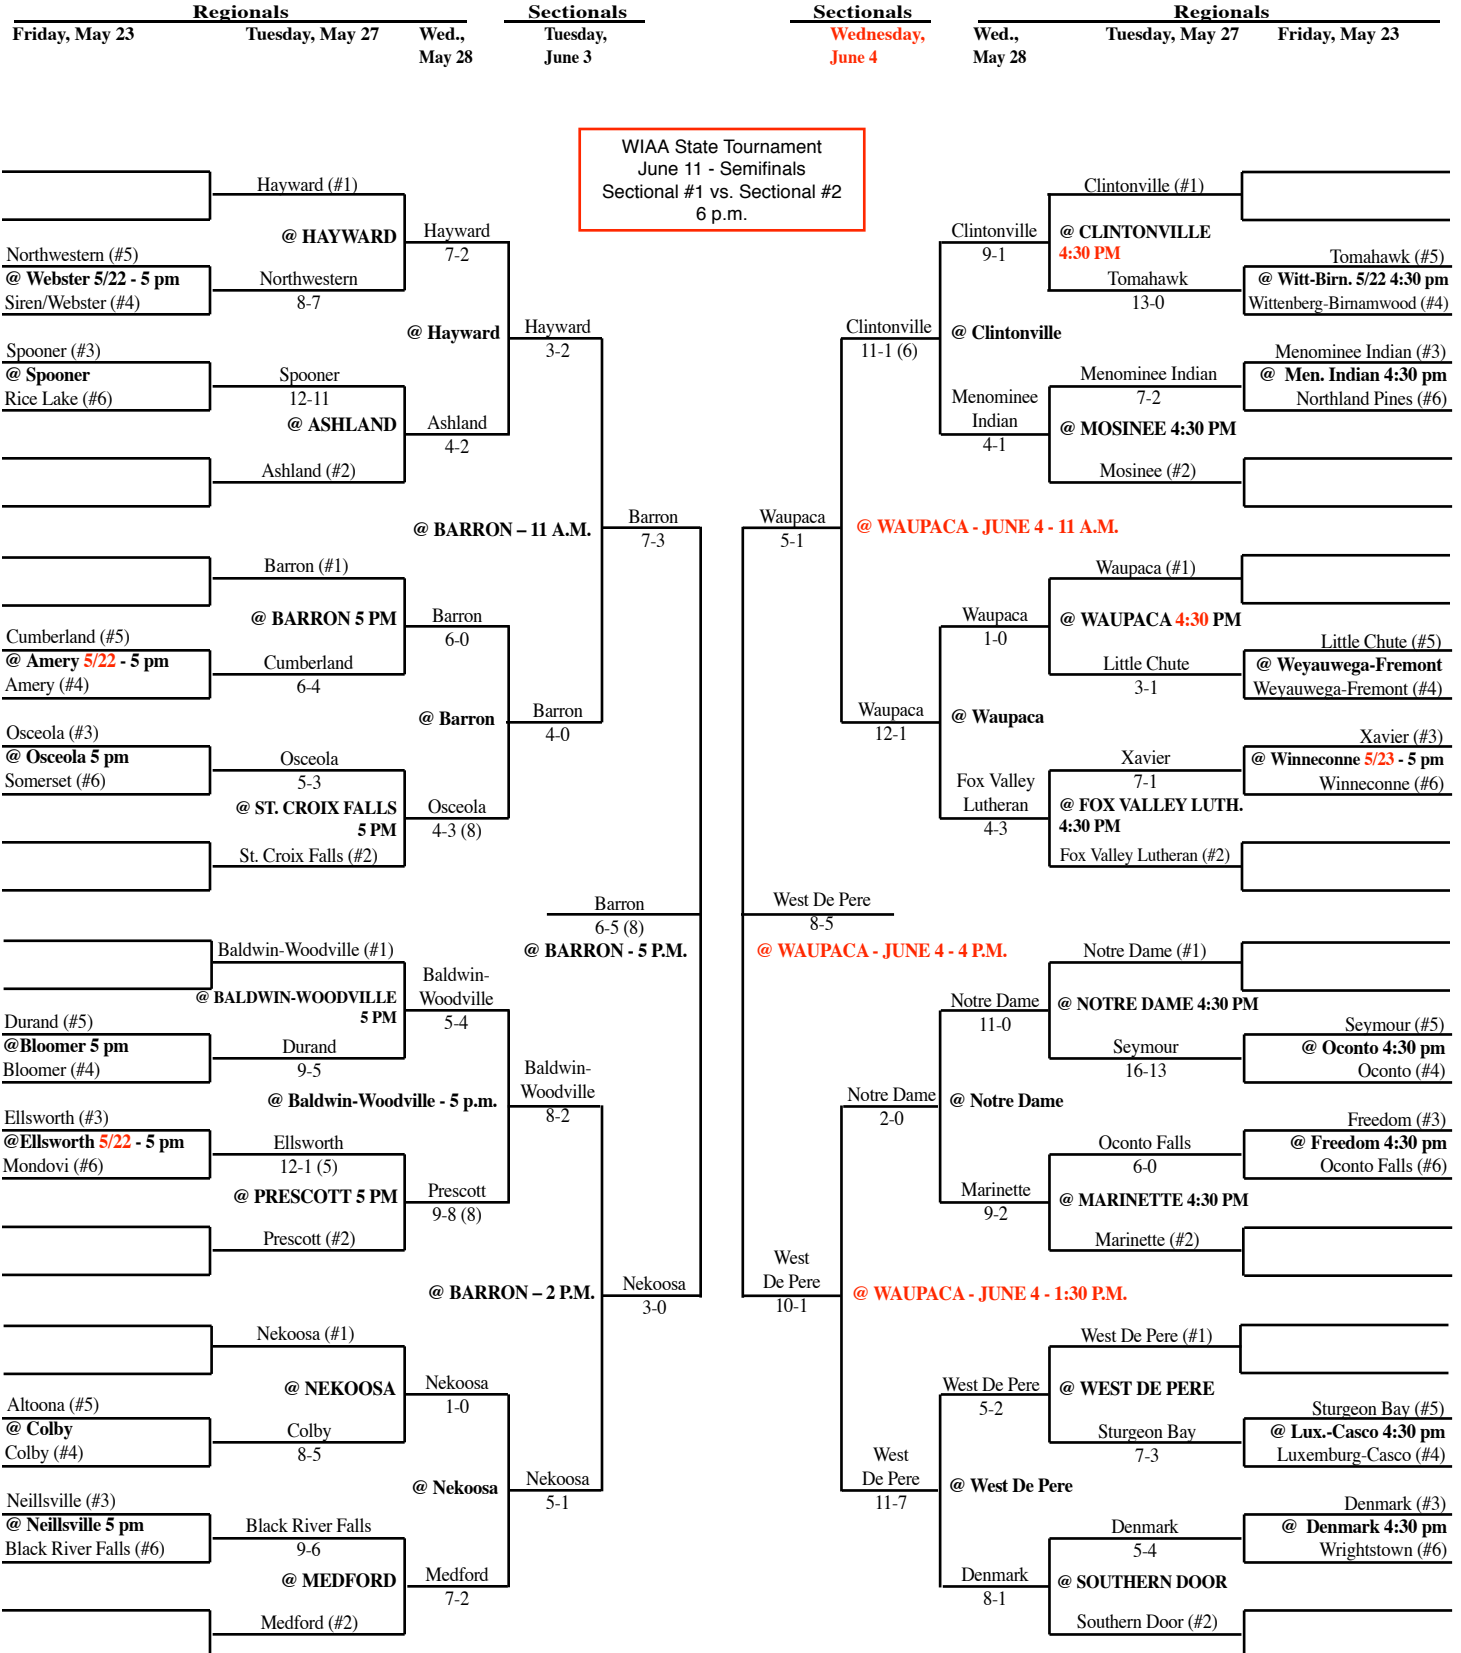

2008 Spring Baseball Assignments – Division 2

The highest seeded team, in any pre-sectional game, serves as the host school and will be designated the home team through regionals. The home team is determined by coin flip in sectional and state tournament games.

Updated 6/5/08 - 5:45 p.m.

SECTIONAL #1

SECTIONAL #2

2008 Spring Baseball Assignments – Division 2

The highest seeded team, in any pre-sectional game, serves as the host school and will be designated the home team through regionals. The home team is determined by coin flip in sectional and state tournament games.