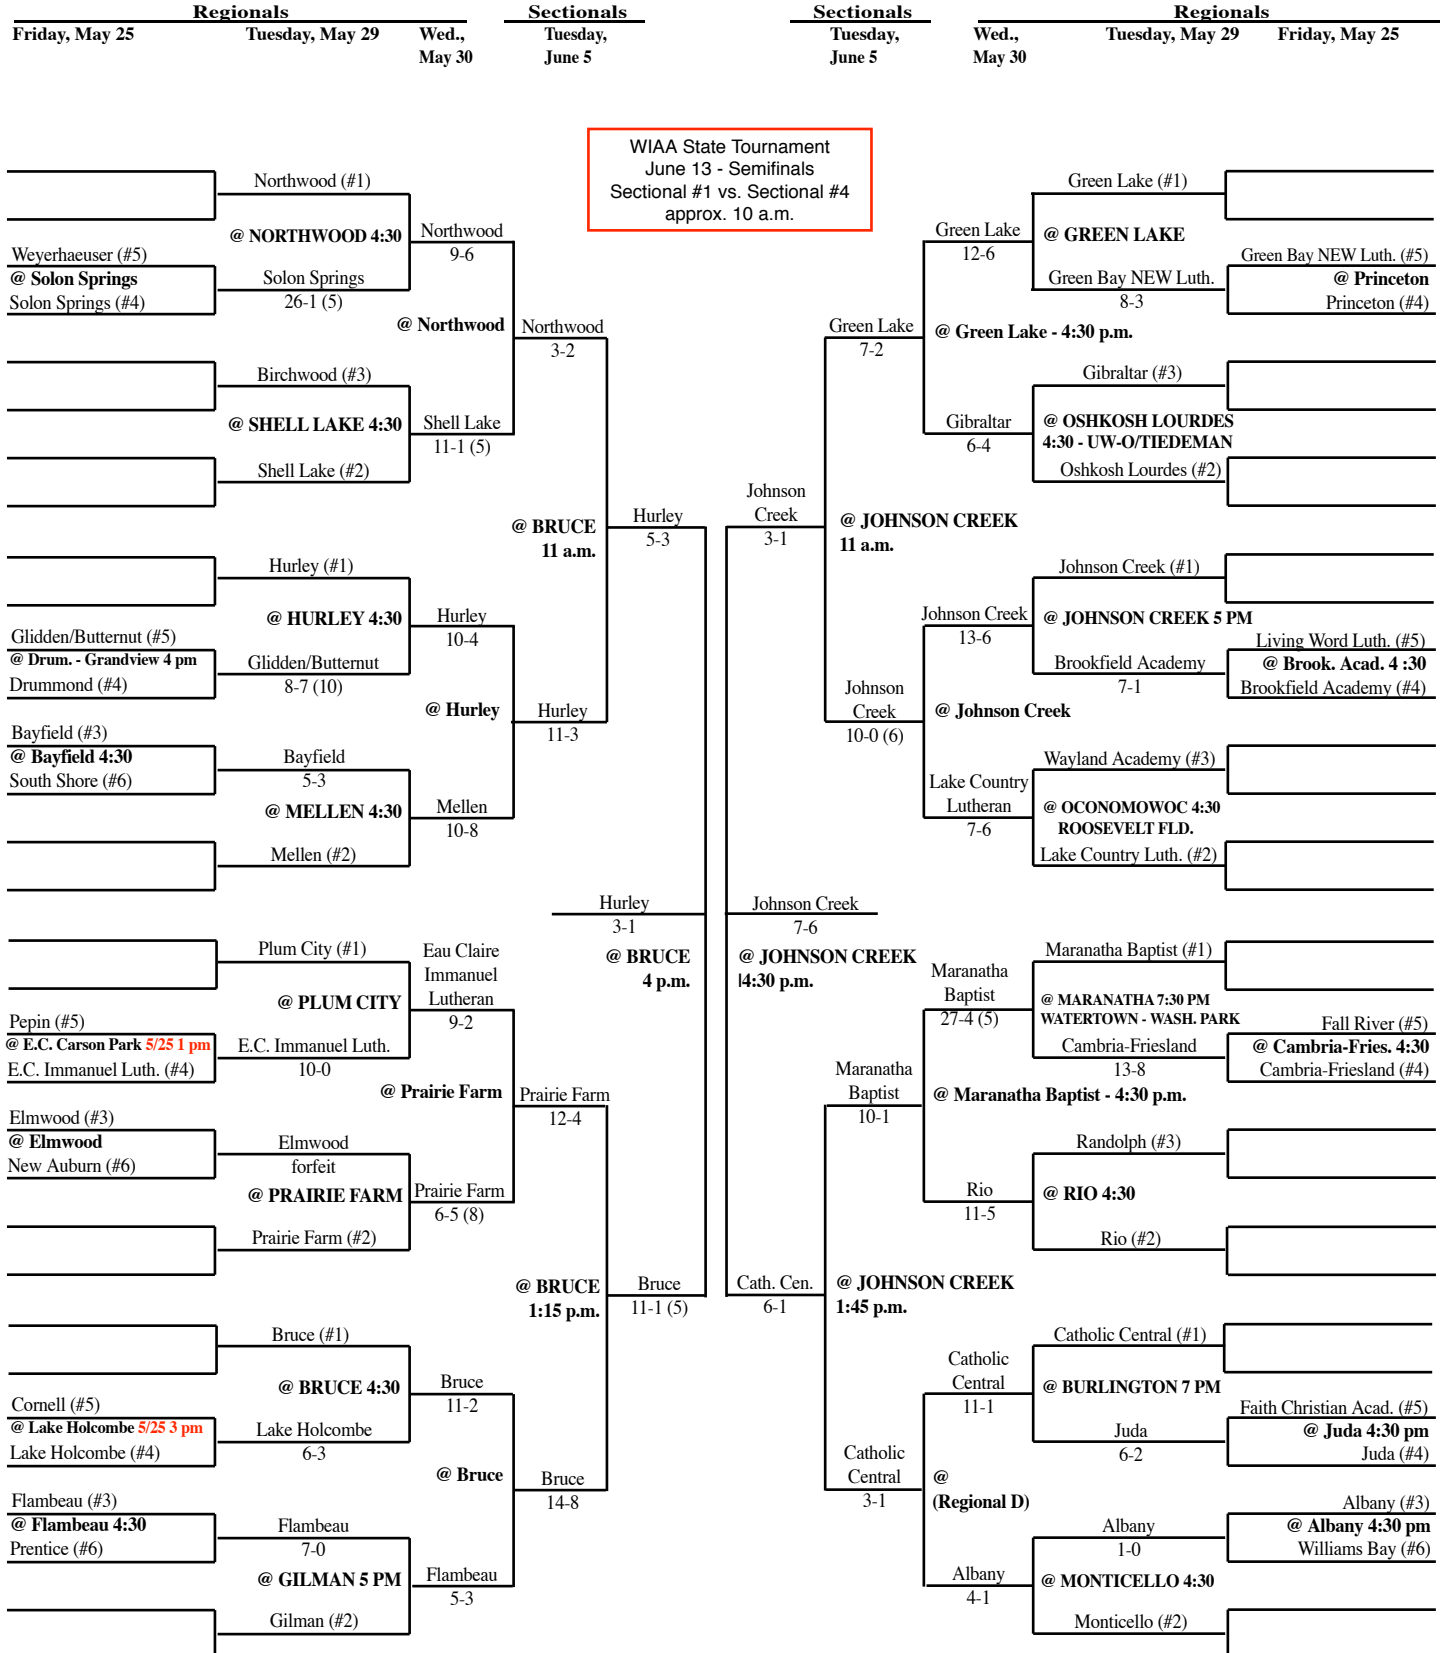

2007 Spring Baseball Assignments – Division 4

The highest seeded team, in any pre-sectional game, serves as the host school and will be designated the home team through regionals. The home team is determined by coin flip in sectional and state tournament games.

Updated 6-5-07 - 7:55 pm

SECTIONAL #2

SECTIONAL #3

WIAA State Tournament
June 13 - Semifinals
Sectional #2 vs. Sectional #3
8 a.m.

2007 Spring Baseball Assignments – Division 4

The highest seeded team, in any pre-sectional game, serves as the host school and will be designated the home team through regionals. The home team is determined by coin flip in sectional and state tournament games.

SECTIONAL #1

SECTIONAL #4

WIAA State Tournament
 June 13 - Semifinals
 Sectional #1 vs. Sectional #4
 approx. 10 a.m.