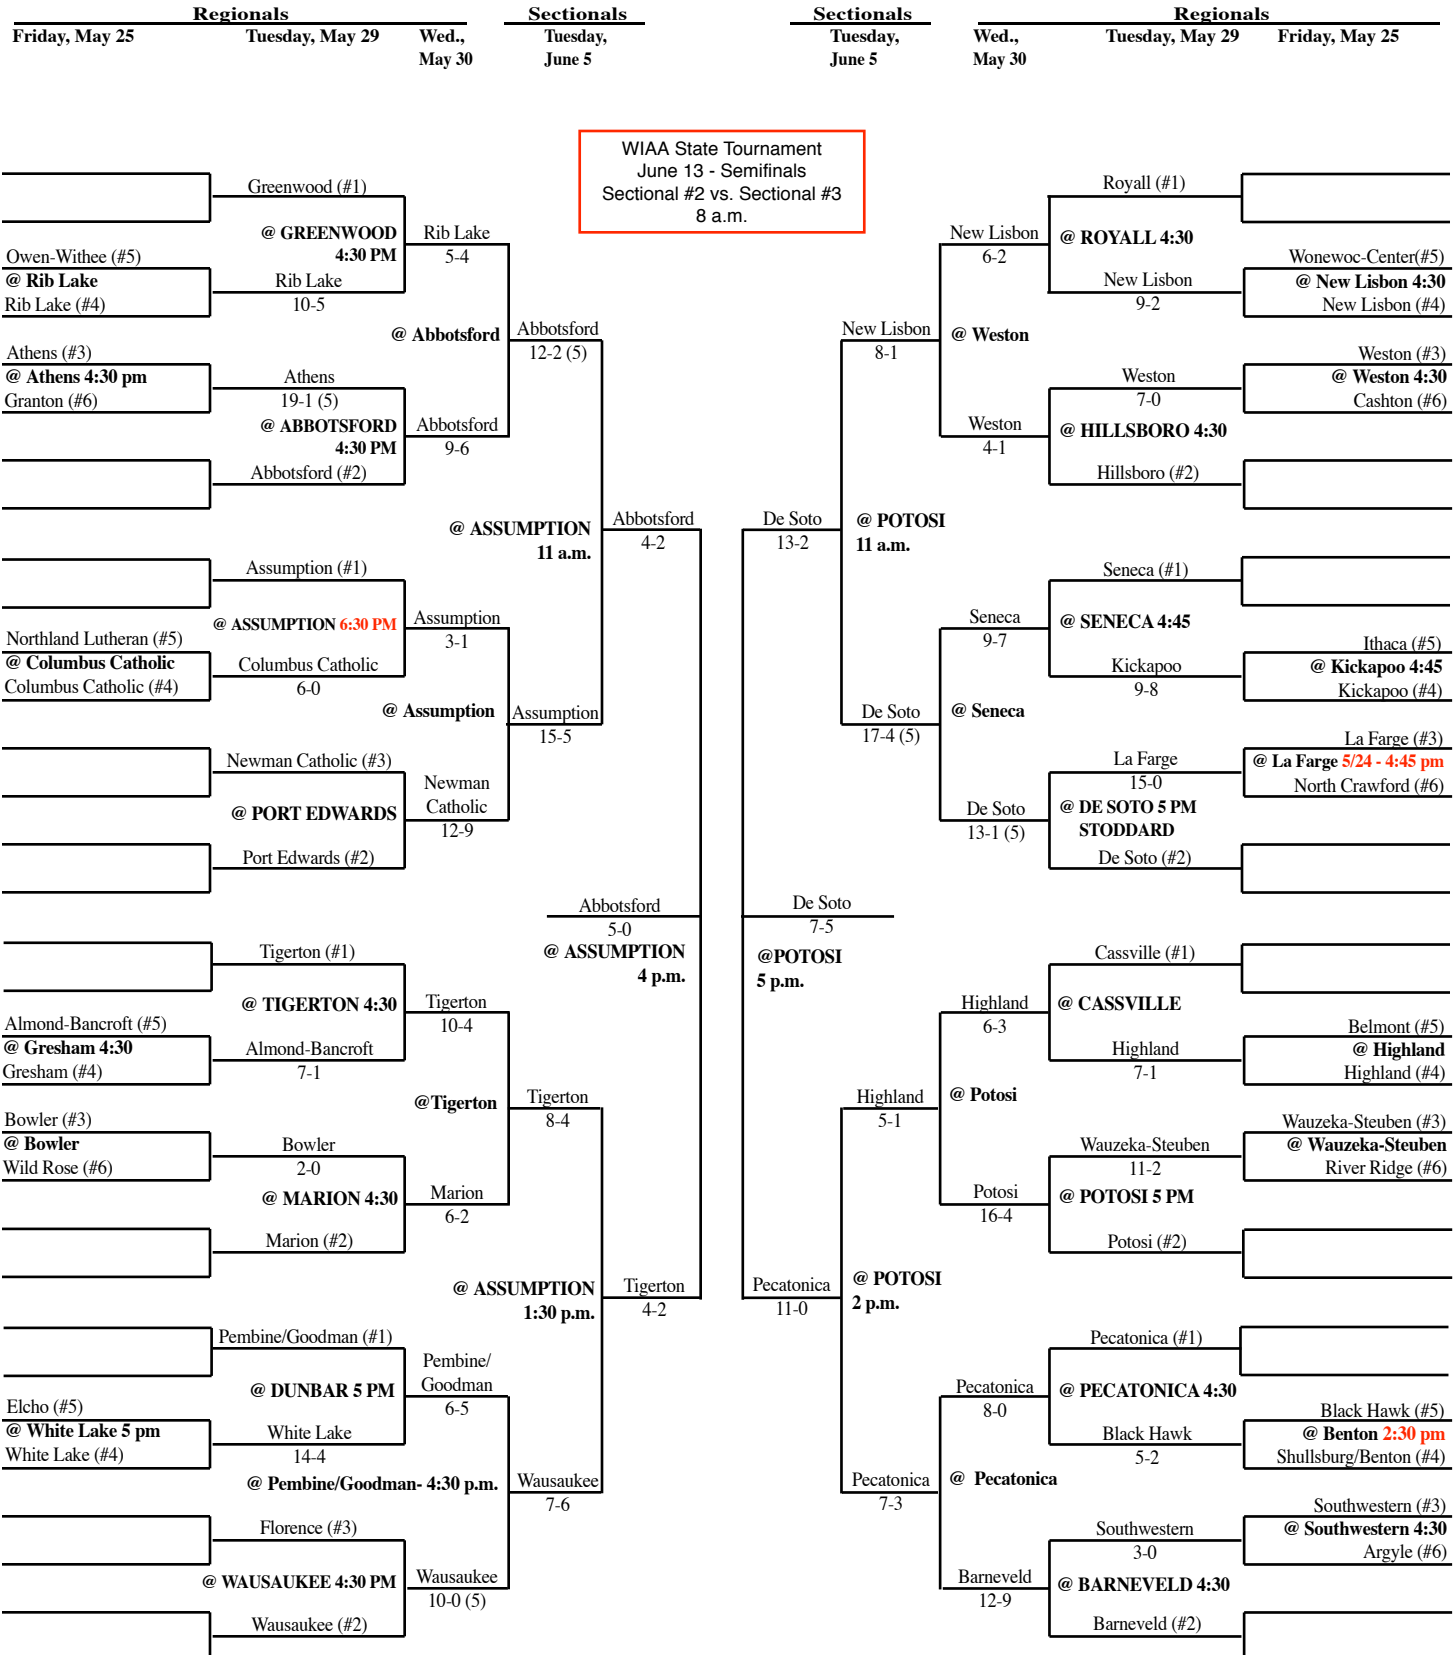

2007 Spring Baseball Assignments – Division 4

The highest seeded team, in any pre-sectional game, serves as the host school and will be designated the home team through regionals. The home team is determined by coin flip in sectional and state tournament games.

Updated 6-5-07 - 7:55 pm

SECTIONAL #2

SECTIONAL #3

WIAA State Tournament
June 13 - Semifinals
Sectional #2 vs. Sectional #3
8 a.m.

2007 Spring Baseball Assignments – Division 4

The highest seeded team, in any pre-sectional game, serves as the host school and will be designated the home team through regionals. The home team is determined by coin flip in sectional and state tournament games.