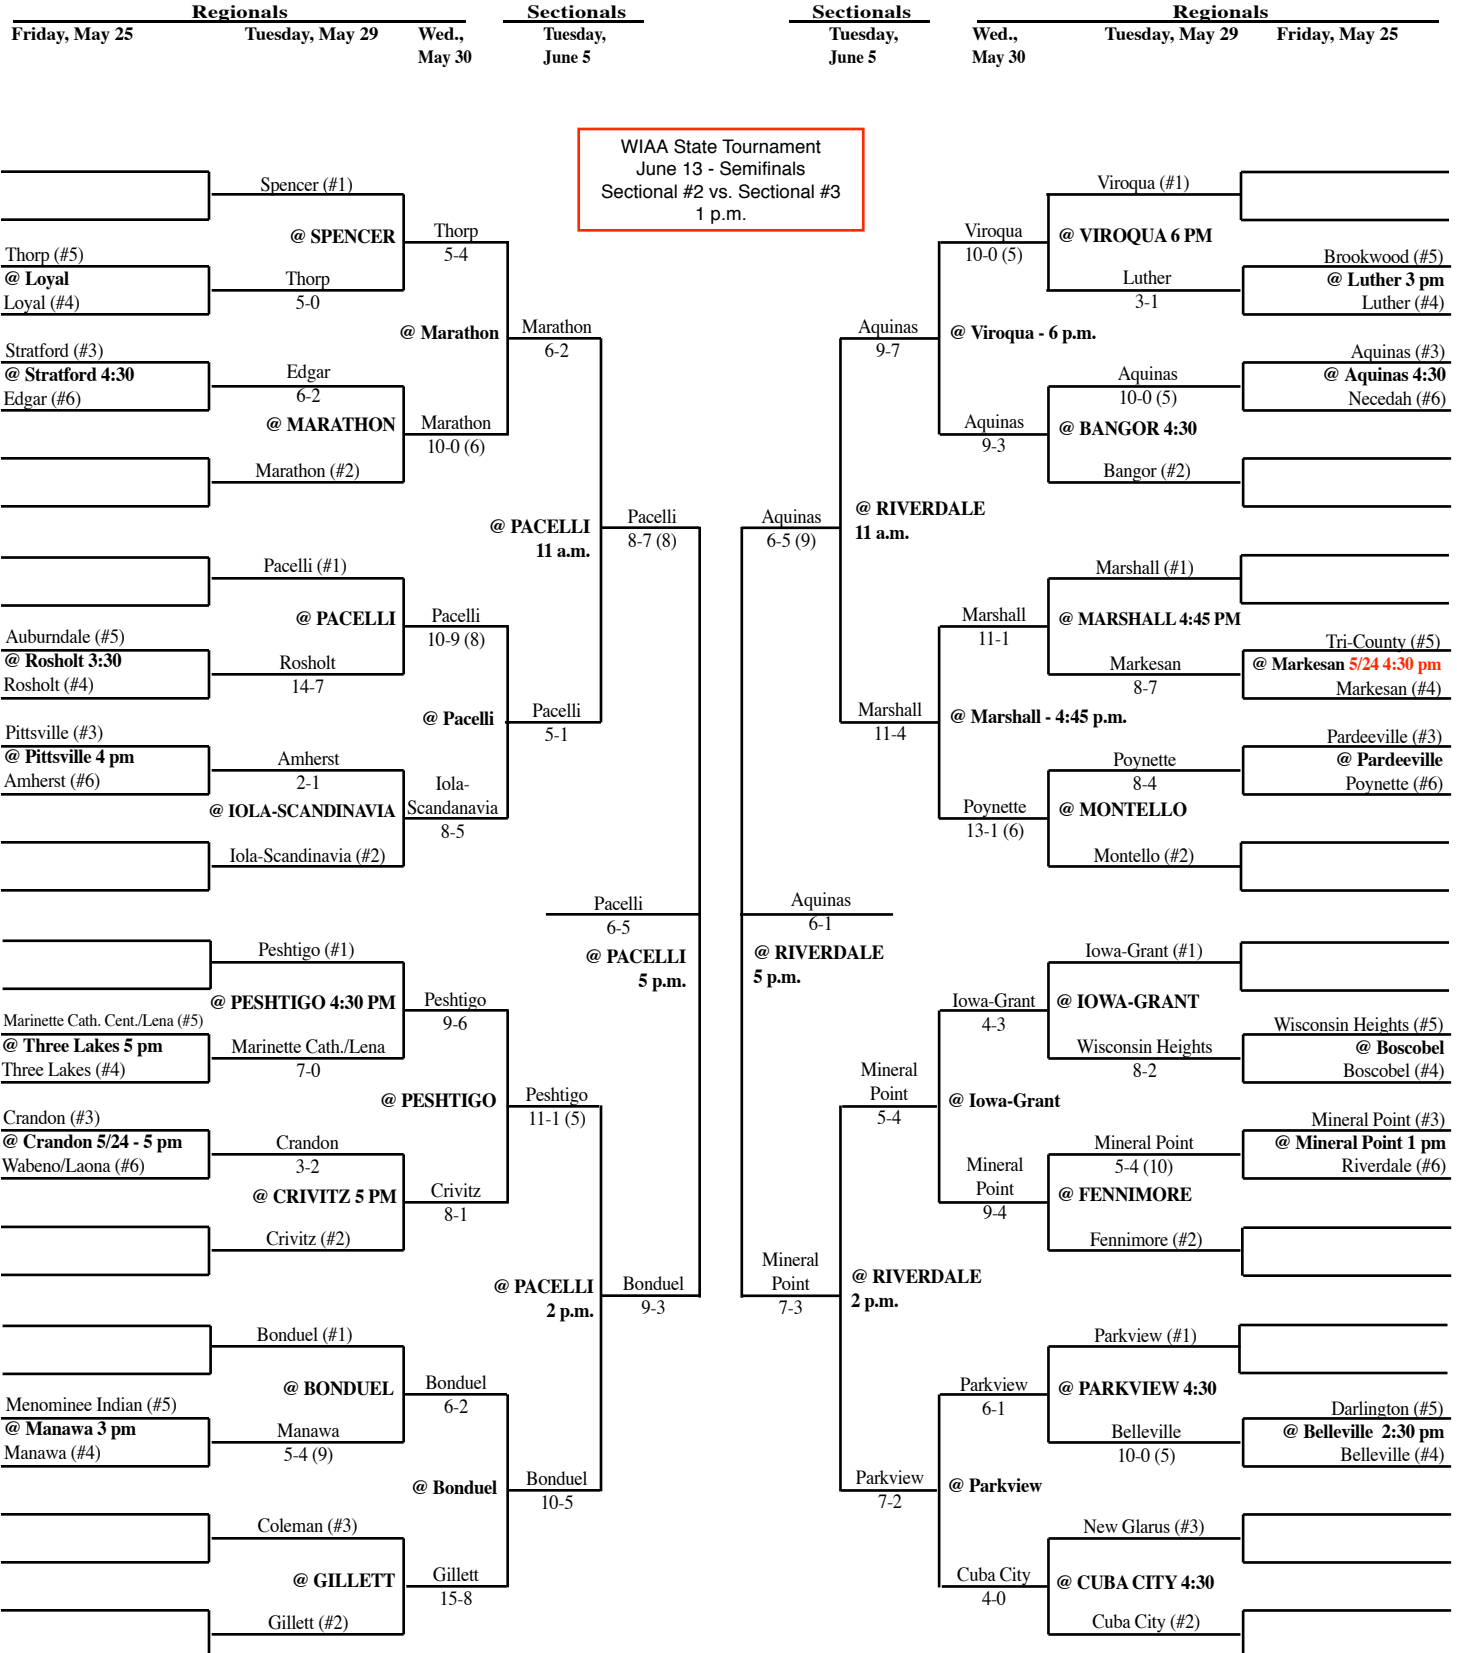

2007 Spring Baseball Assignments – Division 3

The highest seeded team, in any pre-sectional game, serves as the host school and will be designated the home team through regionals. The home team is determined by coin flip in sectional and state tournament games.

Updated 6-5-07 8:20 pm

SECTIONAL #2

SECTIONAL #3

2007 Spring Baseball Assignments – Division 3

The highest seeded team, in any pre-sectional game, serves as the host school and will be designated the home team through regionals. The home team is determined by coin flip in sectional and state tournament games.