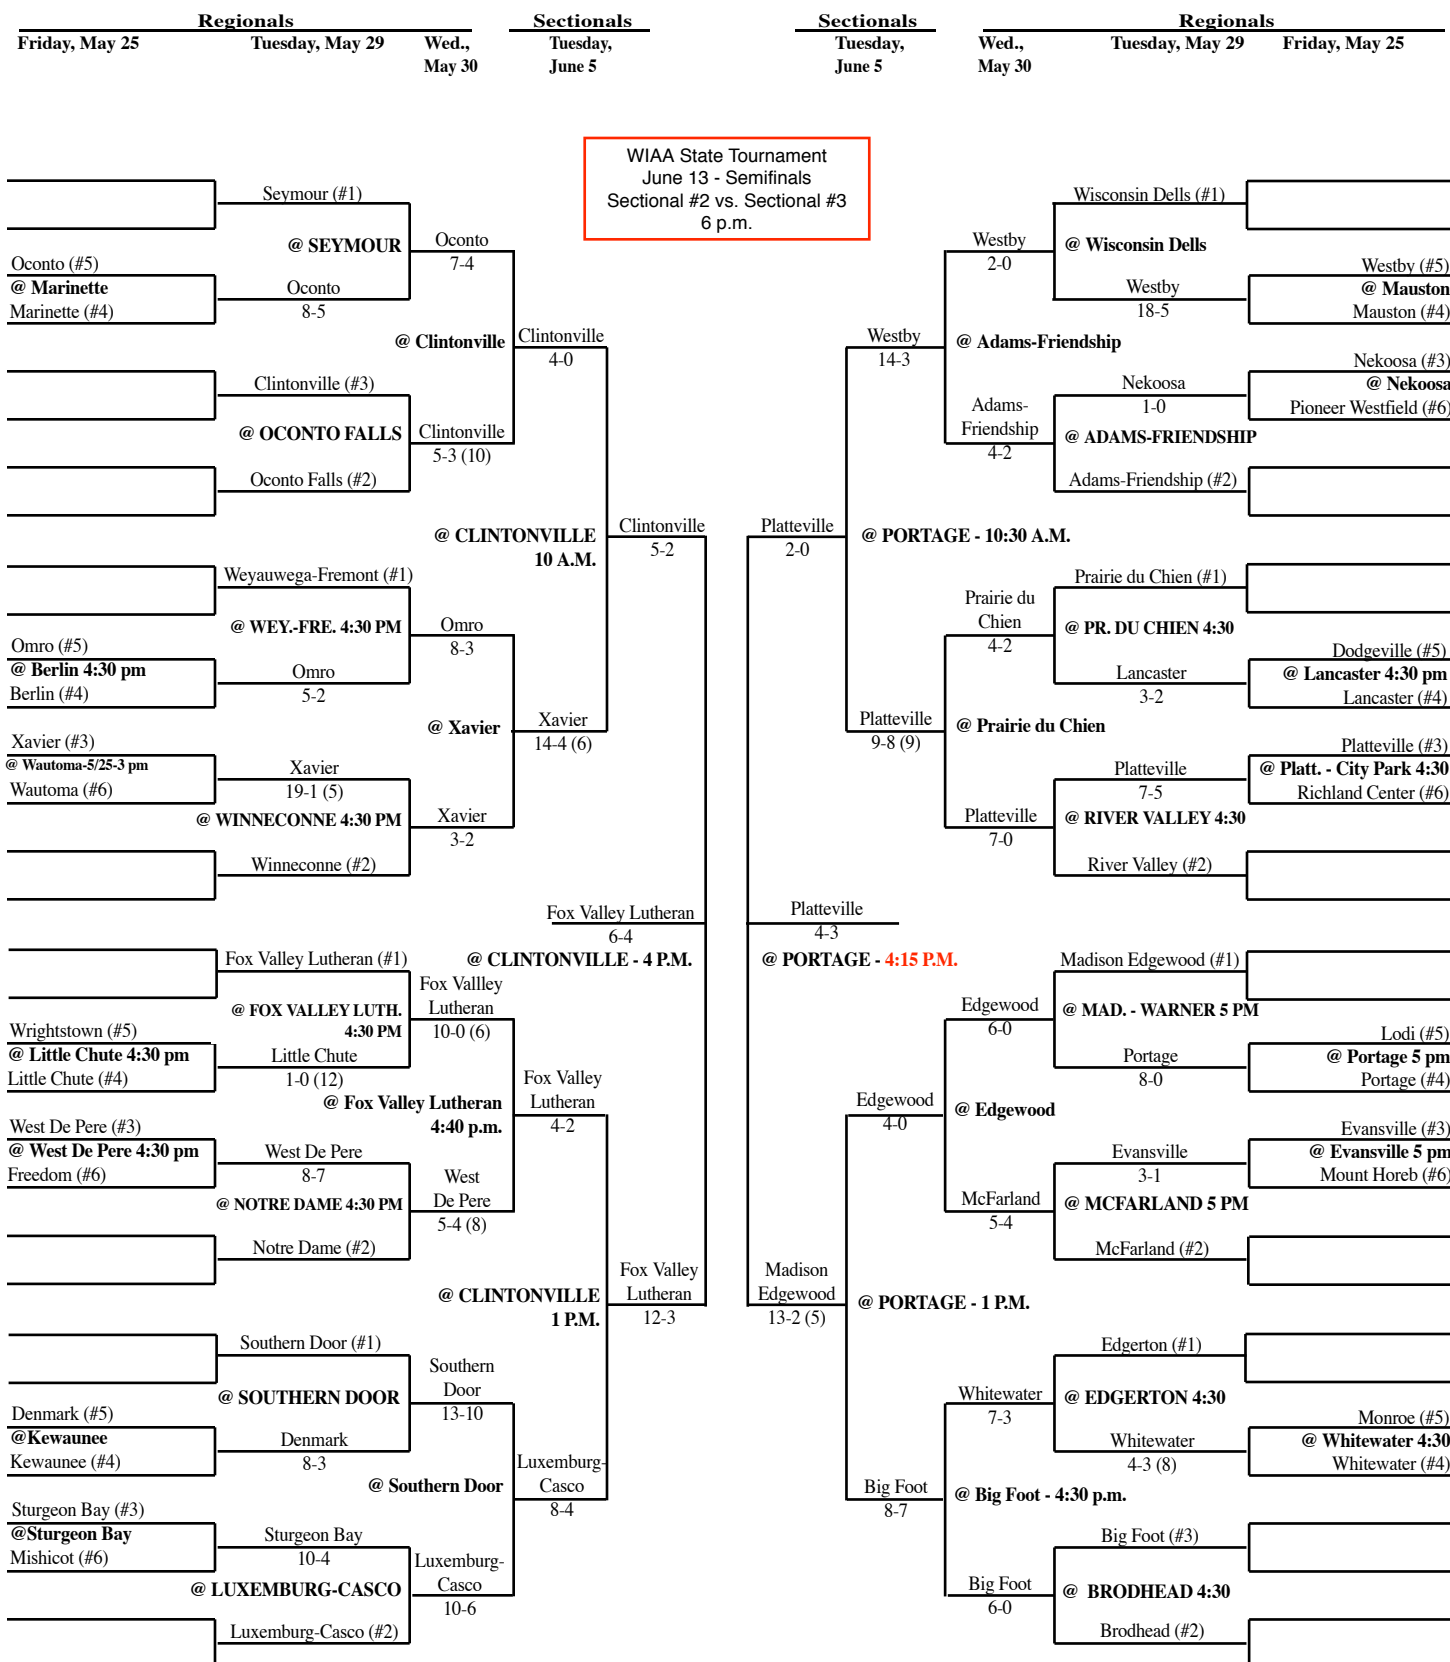

2007 Spring Baseball Assignments – Division 2

The highest seeded team, in any pre-sectional game, serves as the host school and will be designated the home team through regionals. The home team is determined by coin flip in sectional and state tournament games.

Update 6-5-07 9 pm

SECTIONAL #2

SECTIONAL #3