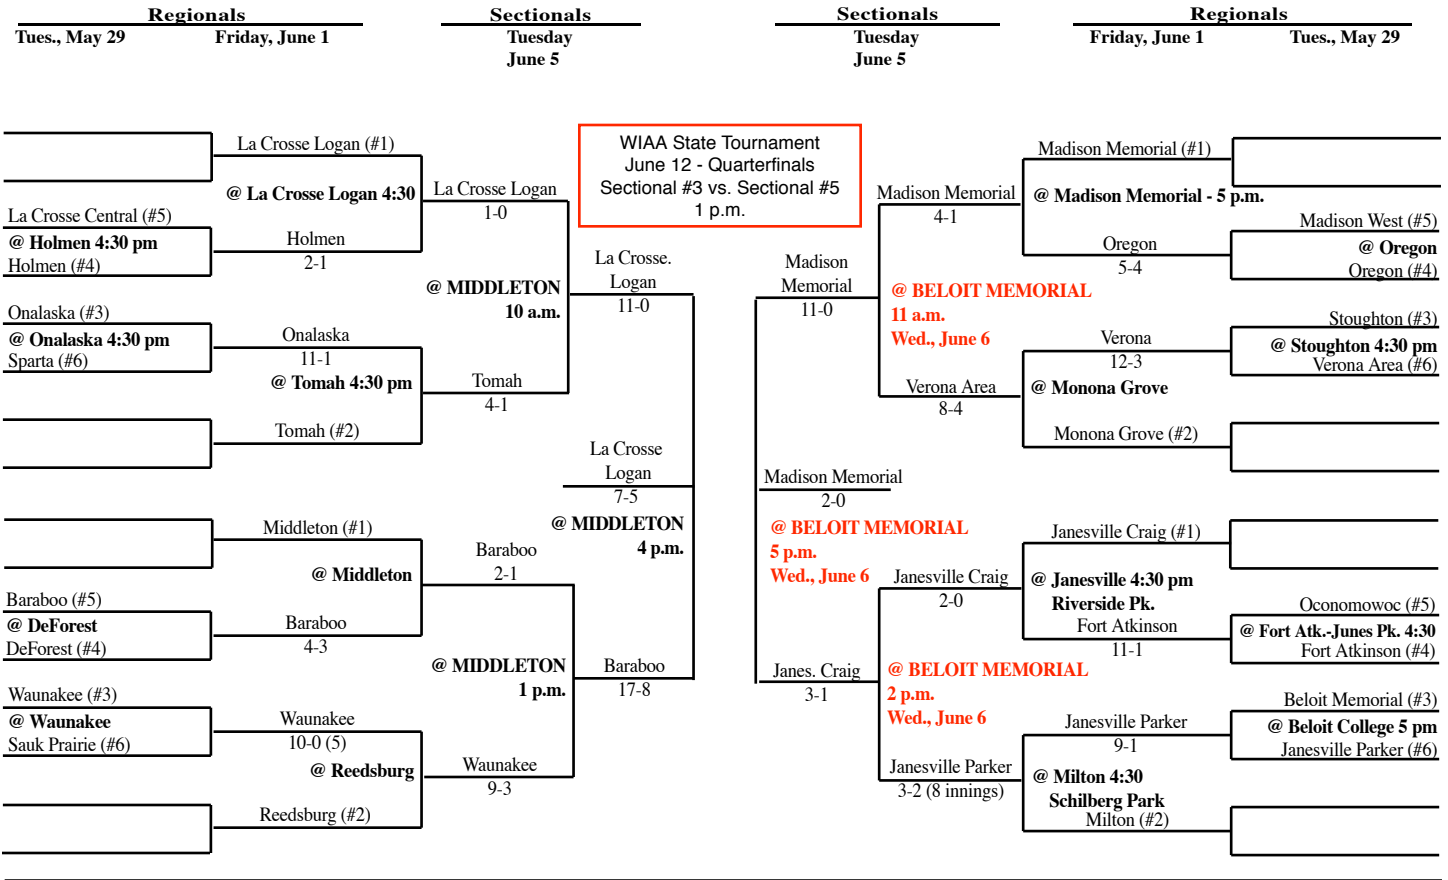

updated 6/7/07
7:20 am

2007 Spring Baseball Assignments – Division 1

The highest seeded team, in any pre-sectional game, serves as the host school and will be designated the home team through regionals. The home team is determined by coin flip in sectional and state tournament games.

2007 Spring Baseball Assignments – Division 1

The highest seeded team, in any pre-sectional game, serves as the host school and will be designated the home team through regionals. The home team is determined by coin flip in sectional and state tournament games.

SECTIONAL #3

SECTIONAL #5

SECTIONAL #2

SECTIONAL #6