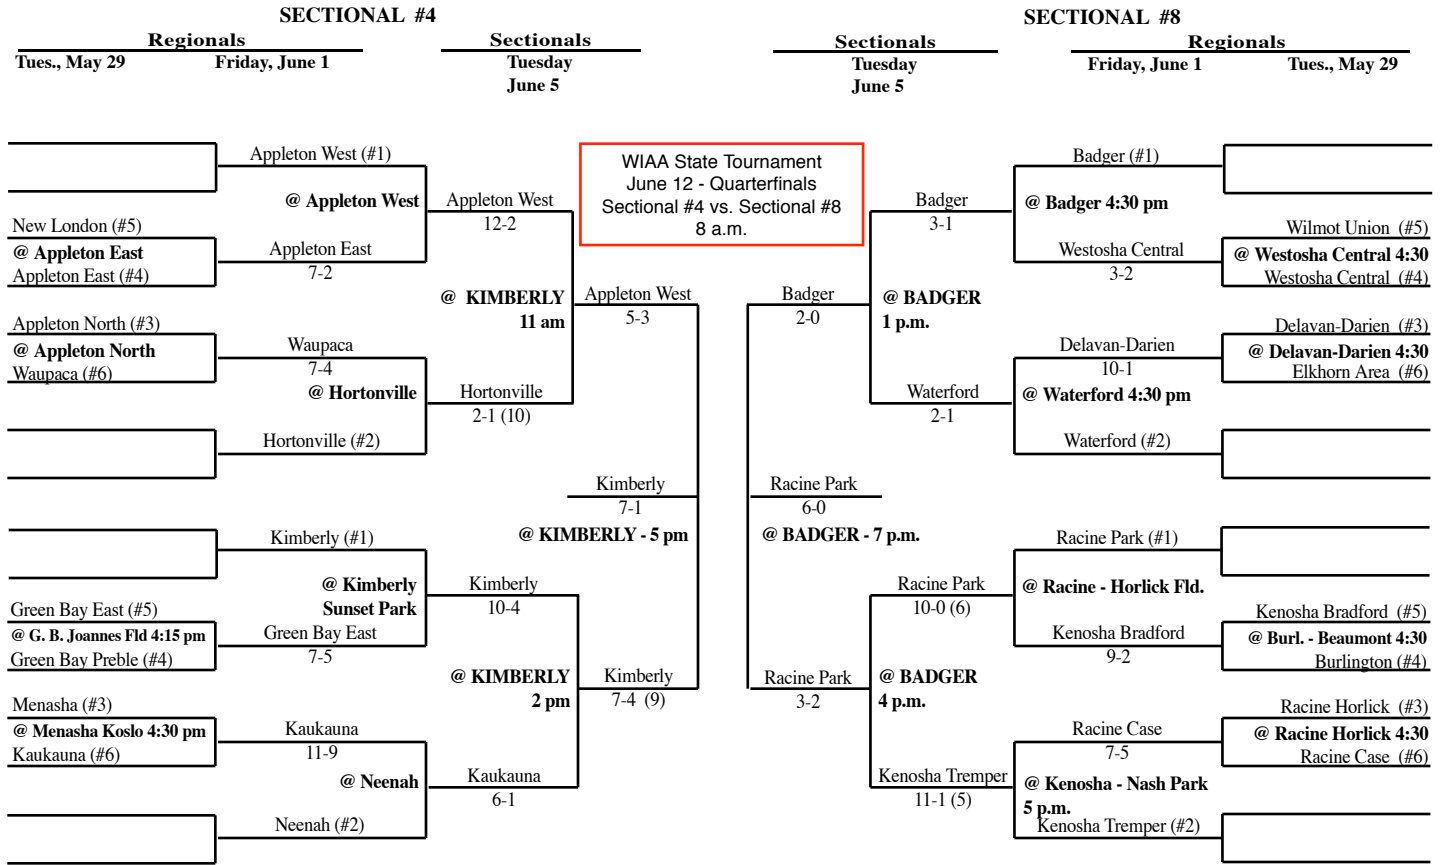

updated 6/7/07
7:20 am

2007 Spring Baseball Assignments – Division 1

The highest seeded team, in any pre-sectional game, serves as the host school and will be designated the home team through regionals. The home team is determined by coin flip in sectional and state tournament games.

2007 Spring Baseball Assignments – Division 1

The highest seeded team, in any pre-sectional game, serves as the host school and will be designated the home team through regionals. The home team is determined by coin flip in sectional and state tournament games.

SECTIONAL #3

SECTIONAL #5

SECTIONAL #2

SECTIONAL #6