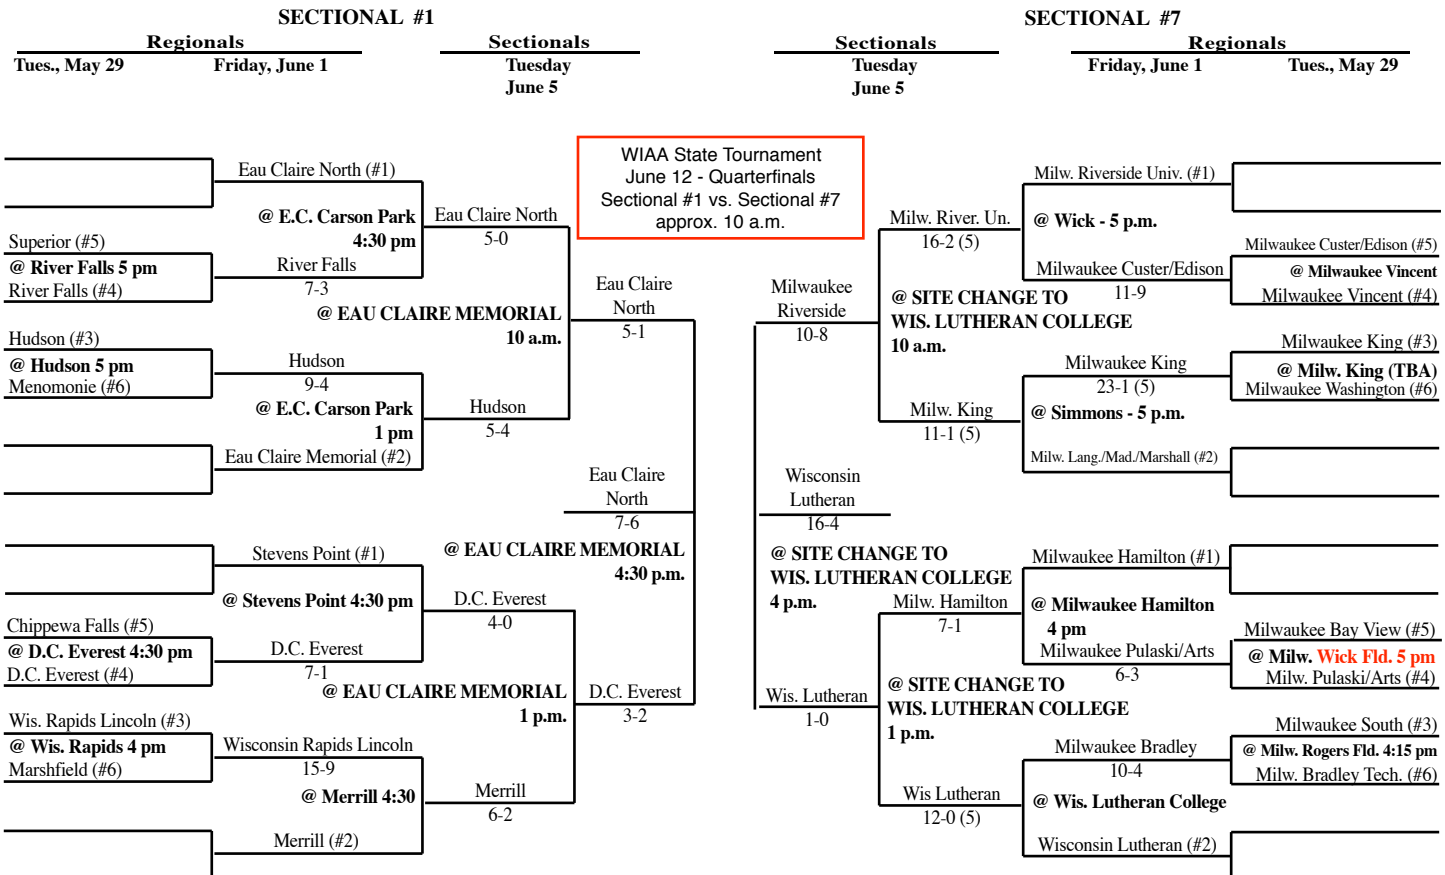

updated 6/7/07
7:20 am

2007 Spring Baseball Assignments – Division 1

The highest seeded team, in any pre-sectional game, serves as the host school and will be designated the home team through regionals. The home team is determined by coin flip in sectional and state tournament games.

2007 Spring Baseball Assignments – Division 1

The highest seeded team, in any pre-sectional game, serves as the host school and will be designated the home team through regionals. The home team is determined by coin flip in sectional and state tournament games.

SECTIONAL #3

SECTIONAL #5

SECTIONAL #2

SECTIONAL #6