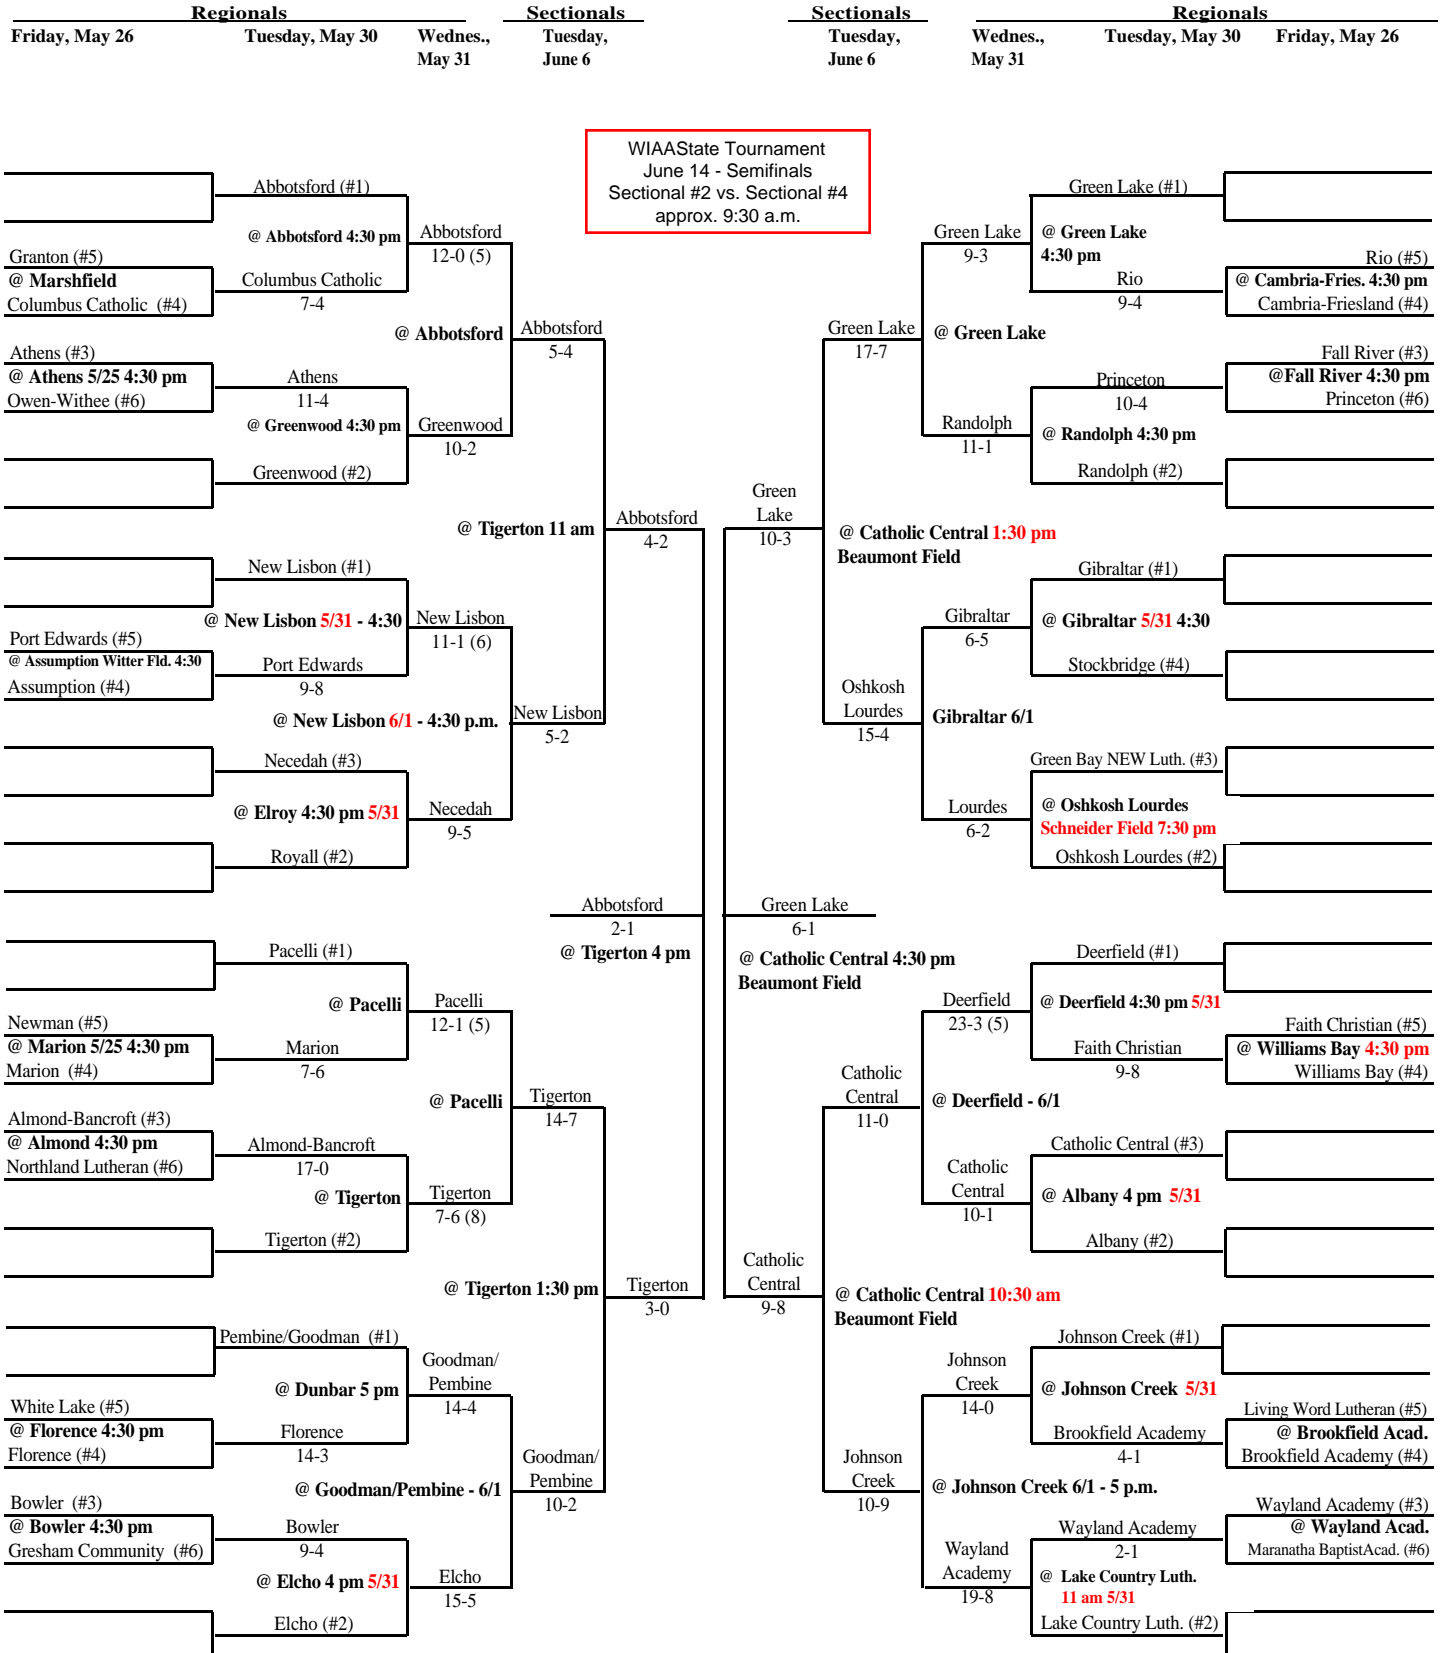

2006 Spring Baseball Assignments – Division 4

The highest seeded team, in any pre-sectional game, serves as the host school and will be designated the home team through regionals. The home team is determined by coin flip in sectional and state tournament games.

Updated 6/7/2006 1:25 p.m.

SECTIONAL #1

SECTIONAL #3

2006 Spring Baseball Assignments – Division 4

The highest seeded team, in any pre-sectional game, serves as the host school and will be designated the home team through regionals. The home team is determined by coin flip in sectional and state tournament games.

SECTIONAL #2

SECTIONAL #4

WIAA State Tournament
June 14 - Semifinals
Sectional #2 vs. Sectional #4
approx. 9:30 a.m.