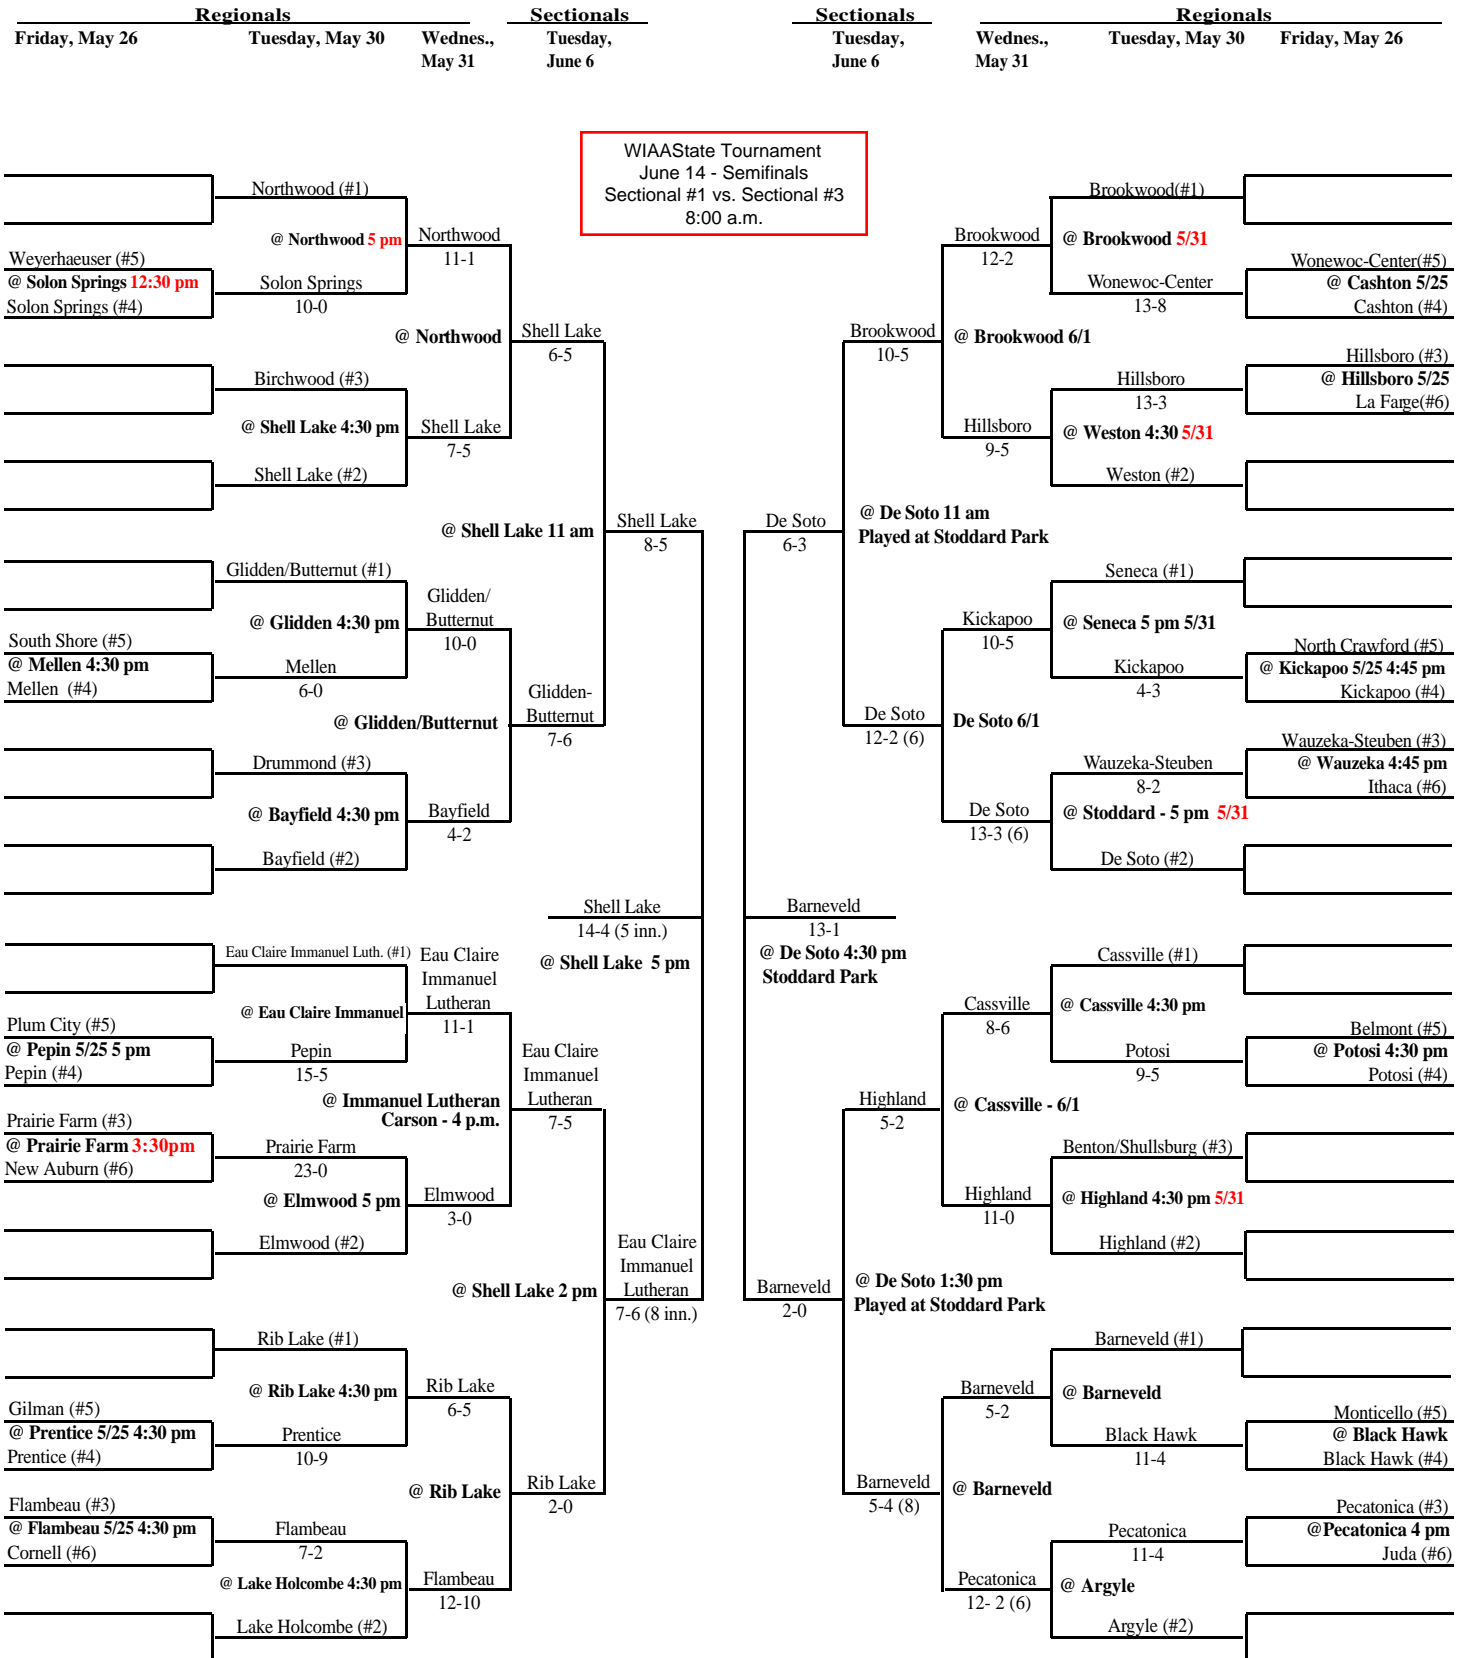

2006 Spring Baseball Assignments – Division 4

The highest seeded team, in any pre-sectional game, serves as the host school and will be designated the home team through regionals. The home team is determined by coin flip in sectional and state tournament games.

Updated 6/7/2006 1:25 p.m.

SECTIONAL #1

SECTIONAL #3

2006 Spring Baseball Assignments – Division 4

The highest seeded team, in any pre-sectional game, serves as the host school and will be designated the home team through regionals. The home team is determined by coin flip in sectional and state tournament games.