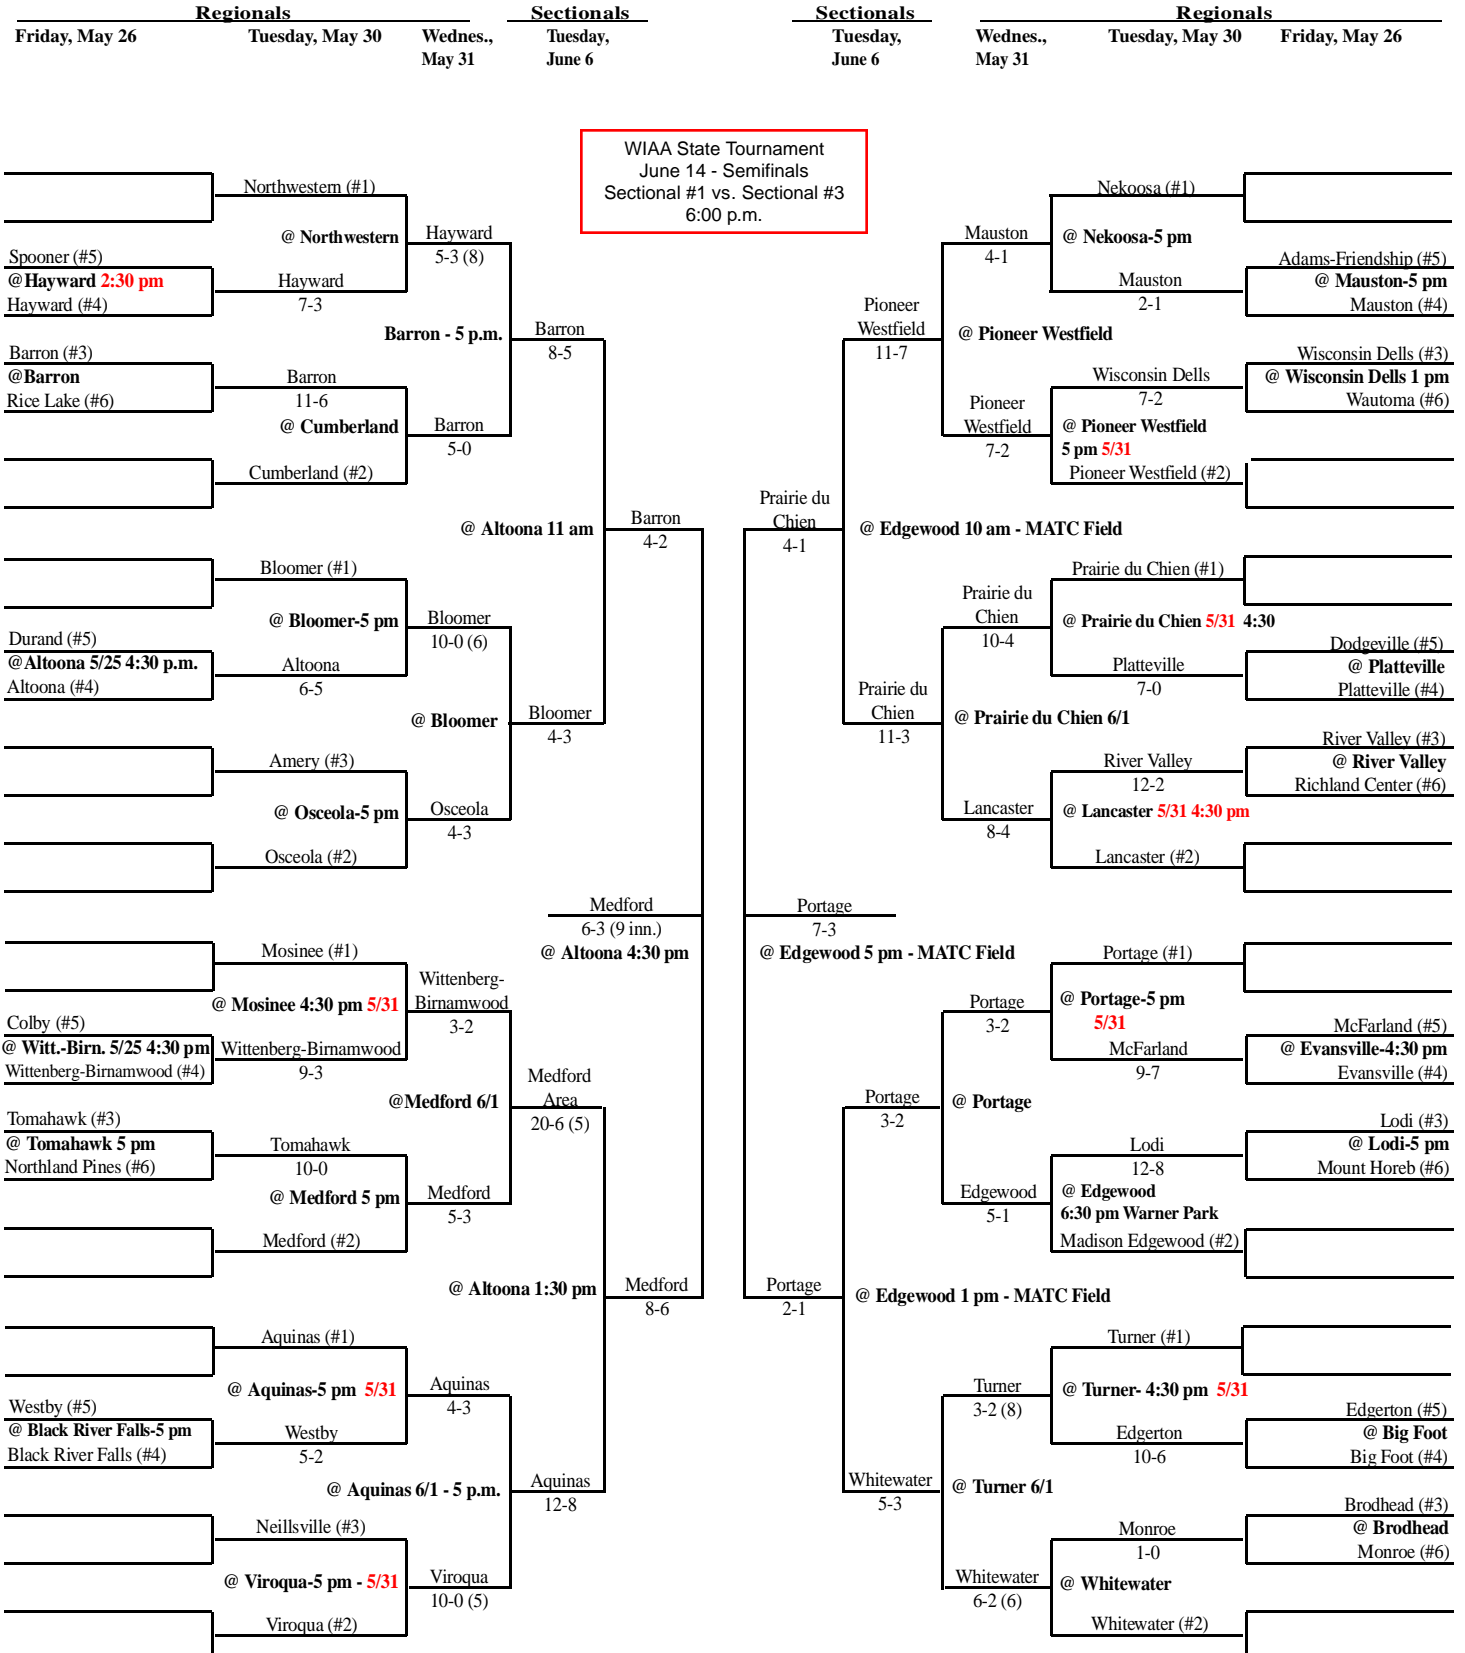

2006 Spring Baseball Assignments – Division 2

The highest seeded team, in any pre-sectional game, serves as the host school and will be designated the home team through regionals. The home team is determined by coin flip in sectional and state tournament games.

Updated 6/7 5:35 a.m.

SECTIONAL #1

SECTIONAL #3

2006 Spring Baseball Assignments – Division 2

The highest seeded team, in any pre-sectional game, serves as the host school and will be designated the home team through regionals. The home team is determined by coin flip in sectional and state tournament games.