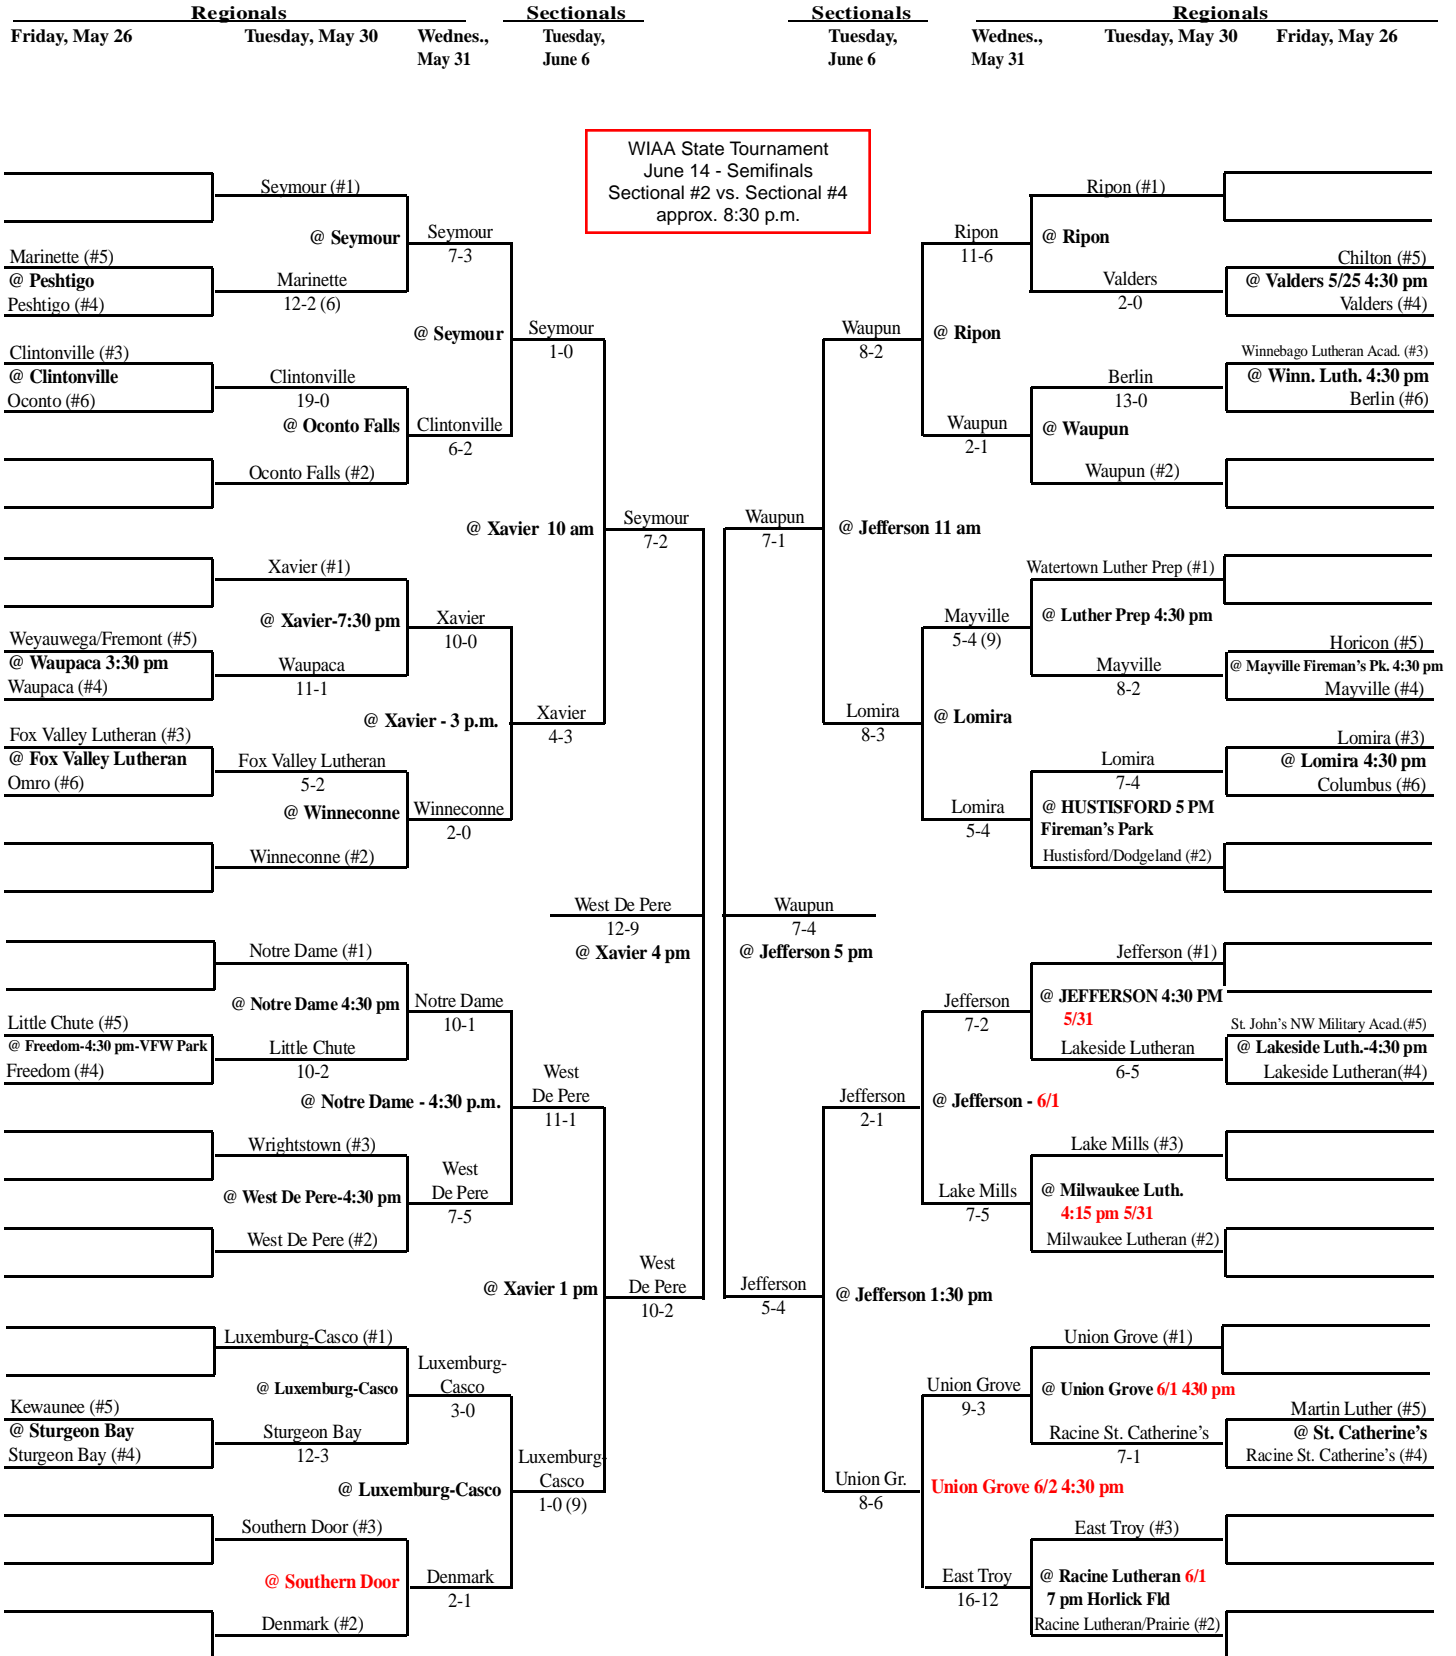

2006 Spring Baseball Assignments – Division 2

The highest seeded team, in any pre-sectional game, serves as the host school and will be designated the home team through regionals. The home team is determined by coin flip in sectional and state tournament games.

SECTIONAL #2

SECTIONAL #4

WIAA State Tournament
June 14 - Semifinals
Sectional #2 vs. Sectional #4
approx. 8:30 p.m.