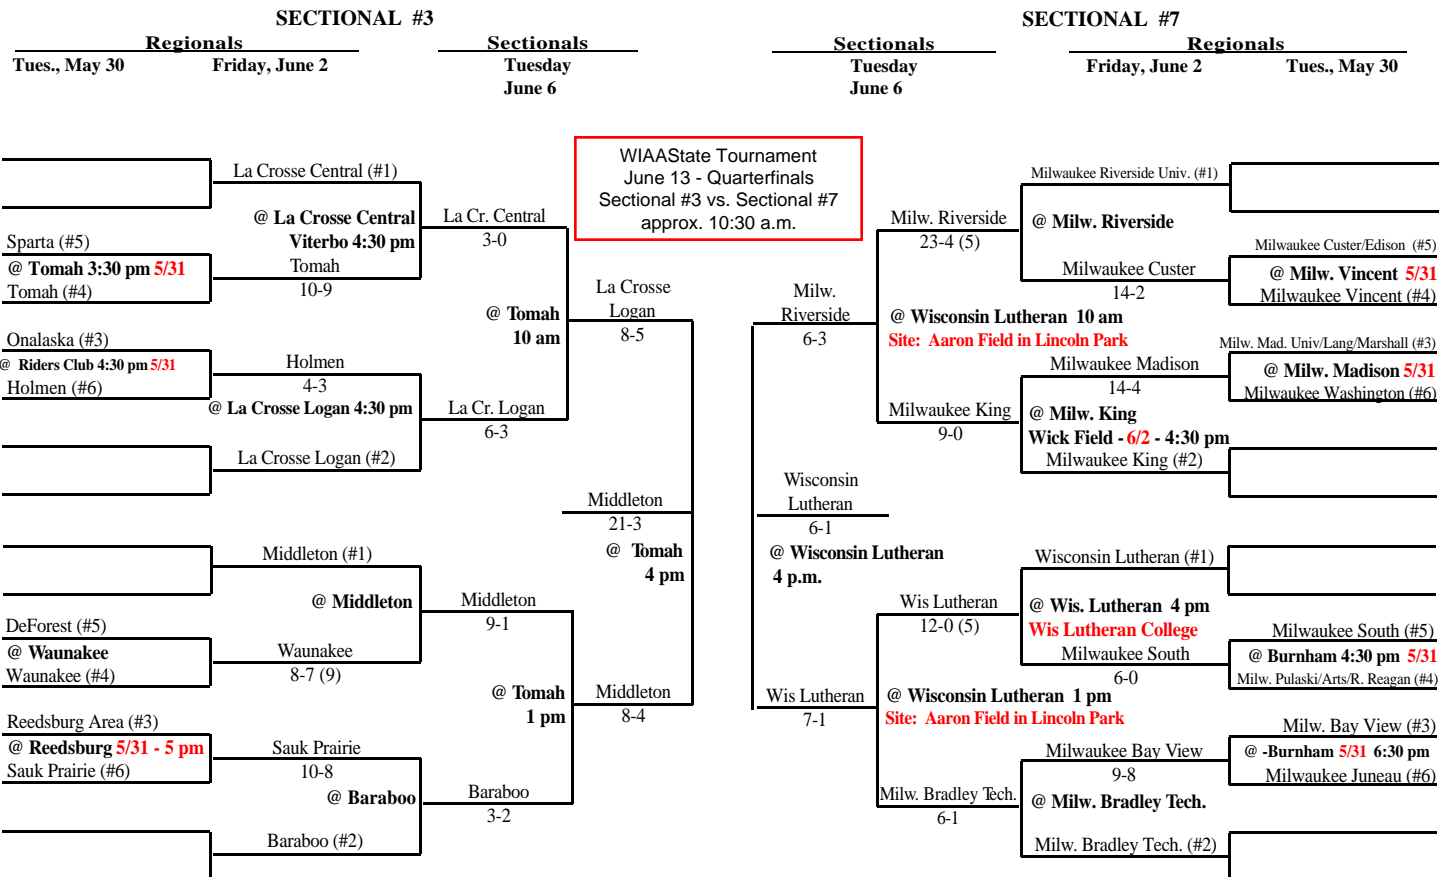

2000 Spring Baseball Assignments – Division 1

The highest seeded team, in any pre-sectional game, serves as the host school and will be designated the home team through regionals. The home team is determined by coin flip in sectional and state tournament games.