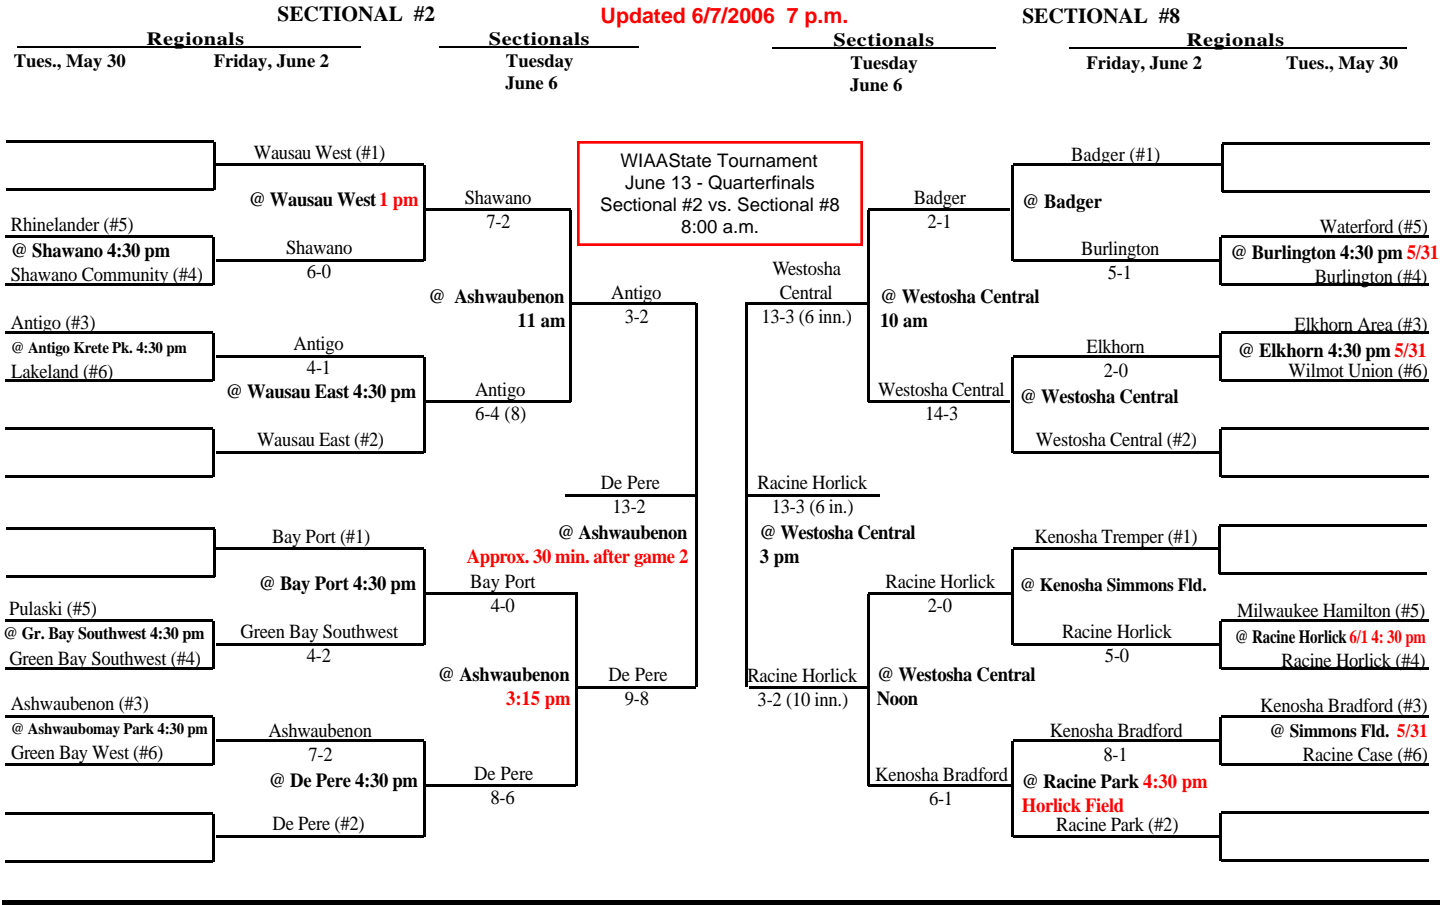

2000 Spring Baseball Assignments – Division 1

The highest seeded team, in any pre-sectional game, serves as the host school and will be designated the home team through regionals. The home team is determined by coin flip in sectional and state tournament games.