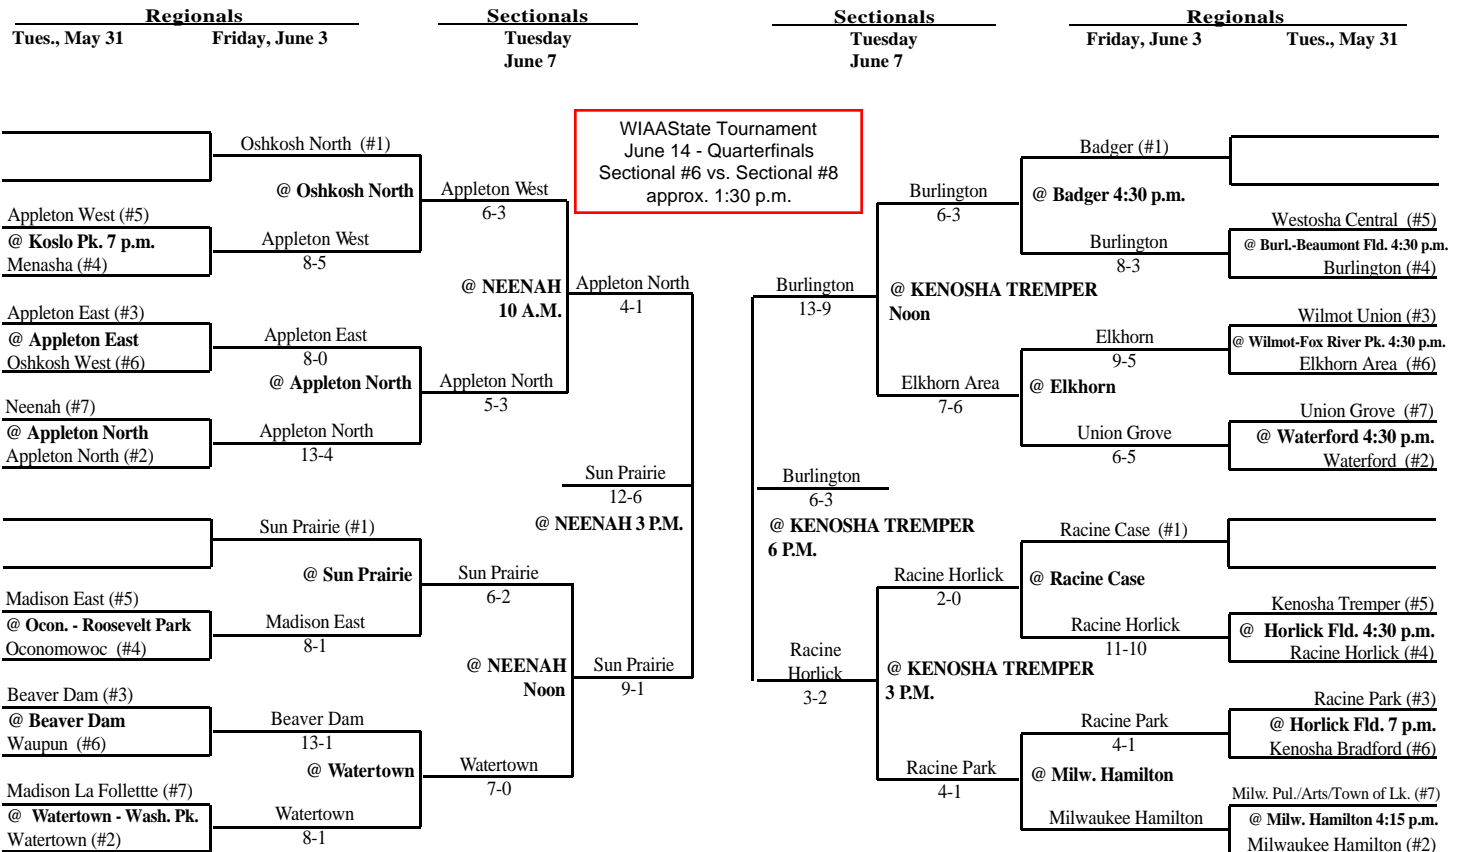

2005 Spring Baseball Assignments – Division 1

The highest seeded team, in any pre-sectional game, serves as the host school and will be designated the home team through regionals. The home team is determined by coin flip in sectional and state tournament games.

SECTIONAL #5

SECTIONAL #7

SECTIONAL #6

SECTIONAL #8

2005 Spring Baseball Assignments – Division 1

The highest seeded team, in any pre-sectional game, serves as the host school and will be designated the home team through regionals. The home team is determined by coin flip in sectional and state tournament games.