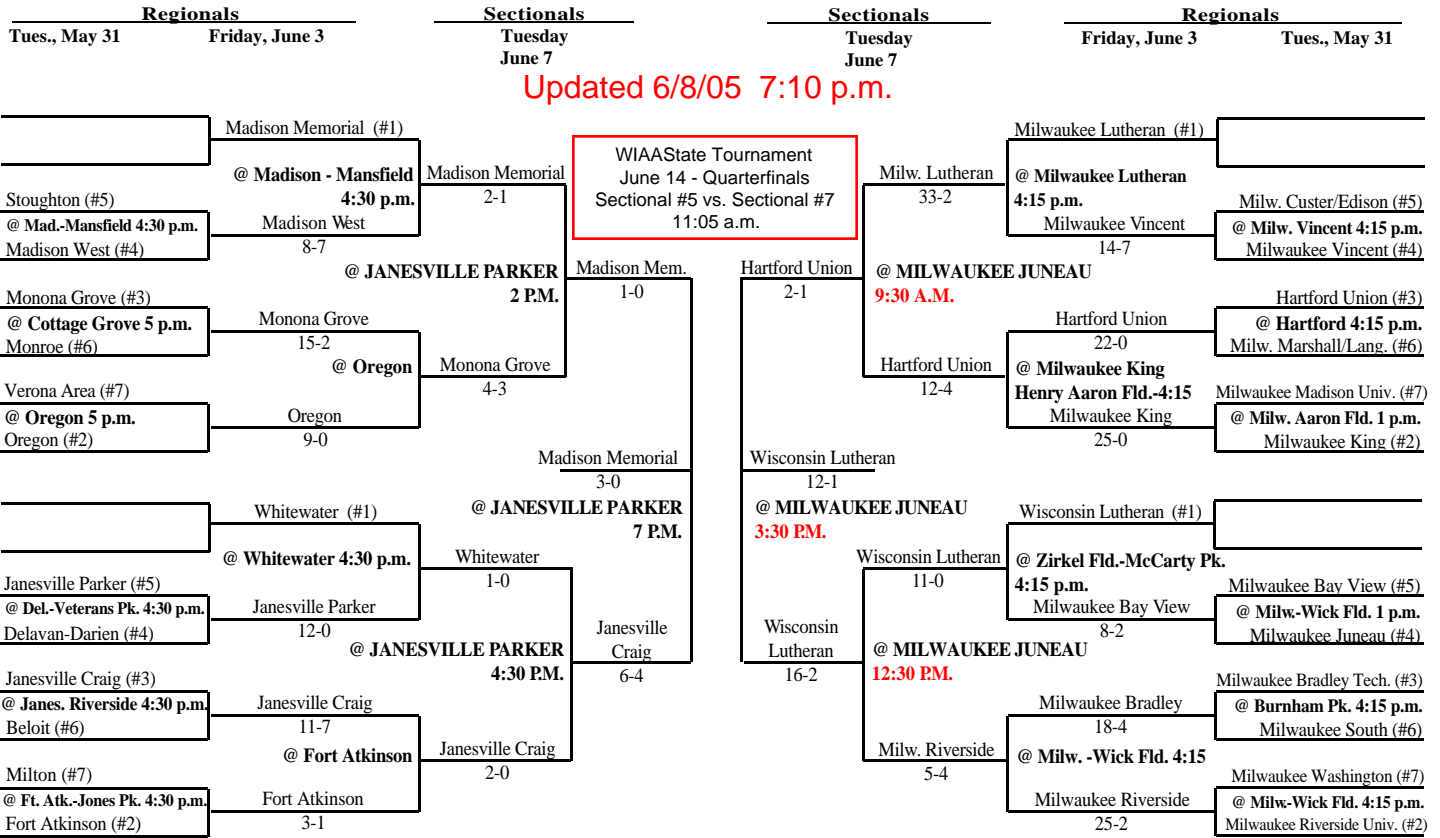

2005 Spring Baseball Assignments – Division 1

The highest seeded team, in any pre-sectional game, serves as the host school and will be designated the home team through regionals. The home team is determined by coin flip in sectional and state tournament games.

SECTIONAL #5

SECTIONAL #7

SECTIONAL #6

SECTIONAL #8

2005 Spring Baseball Assignments – Division 1

The highest seeded team, in any pre-sectional game, serves as the host school and will be designated the home team through regionals. The home team is determined by coin flip in sectional and state tournament games.