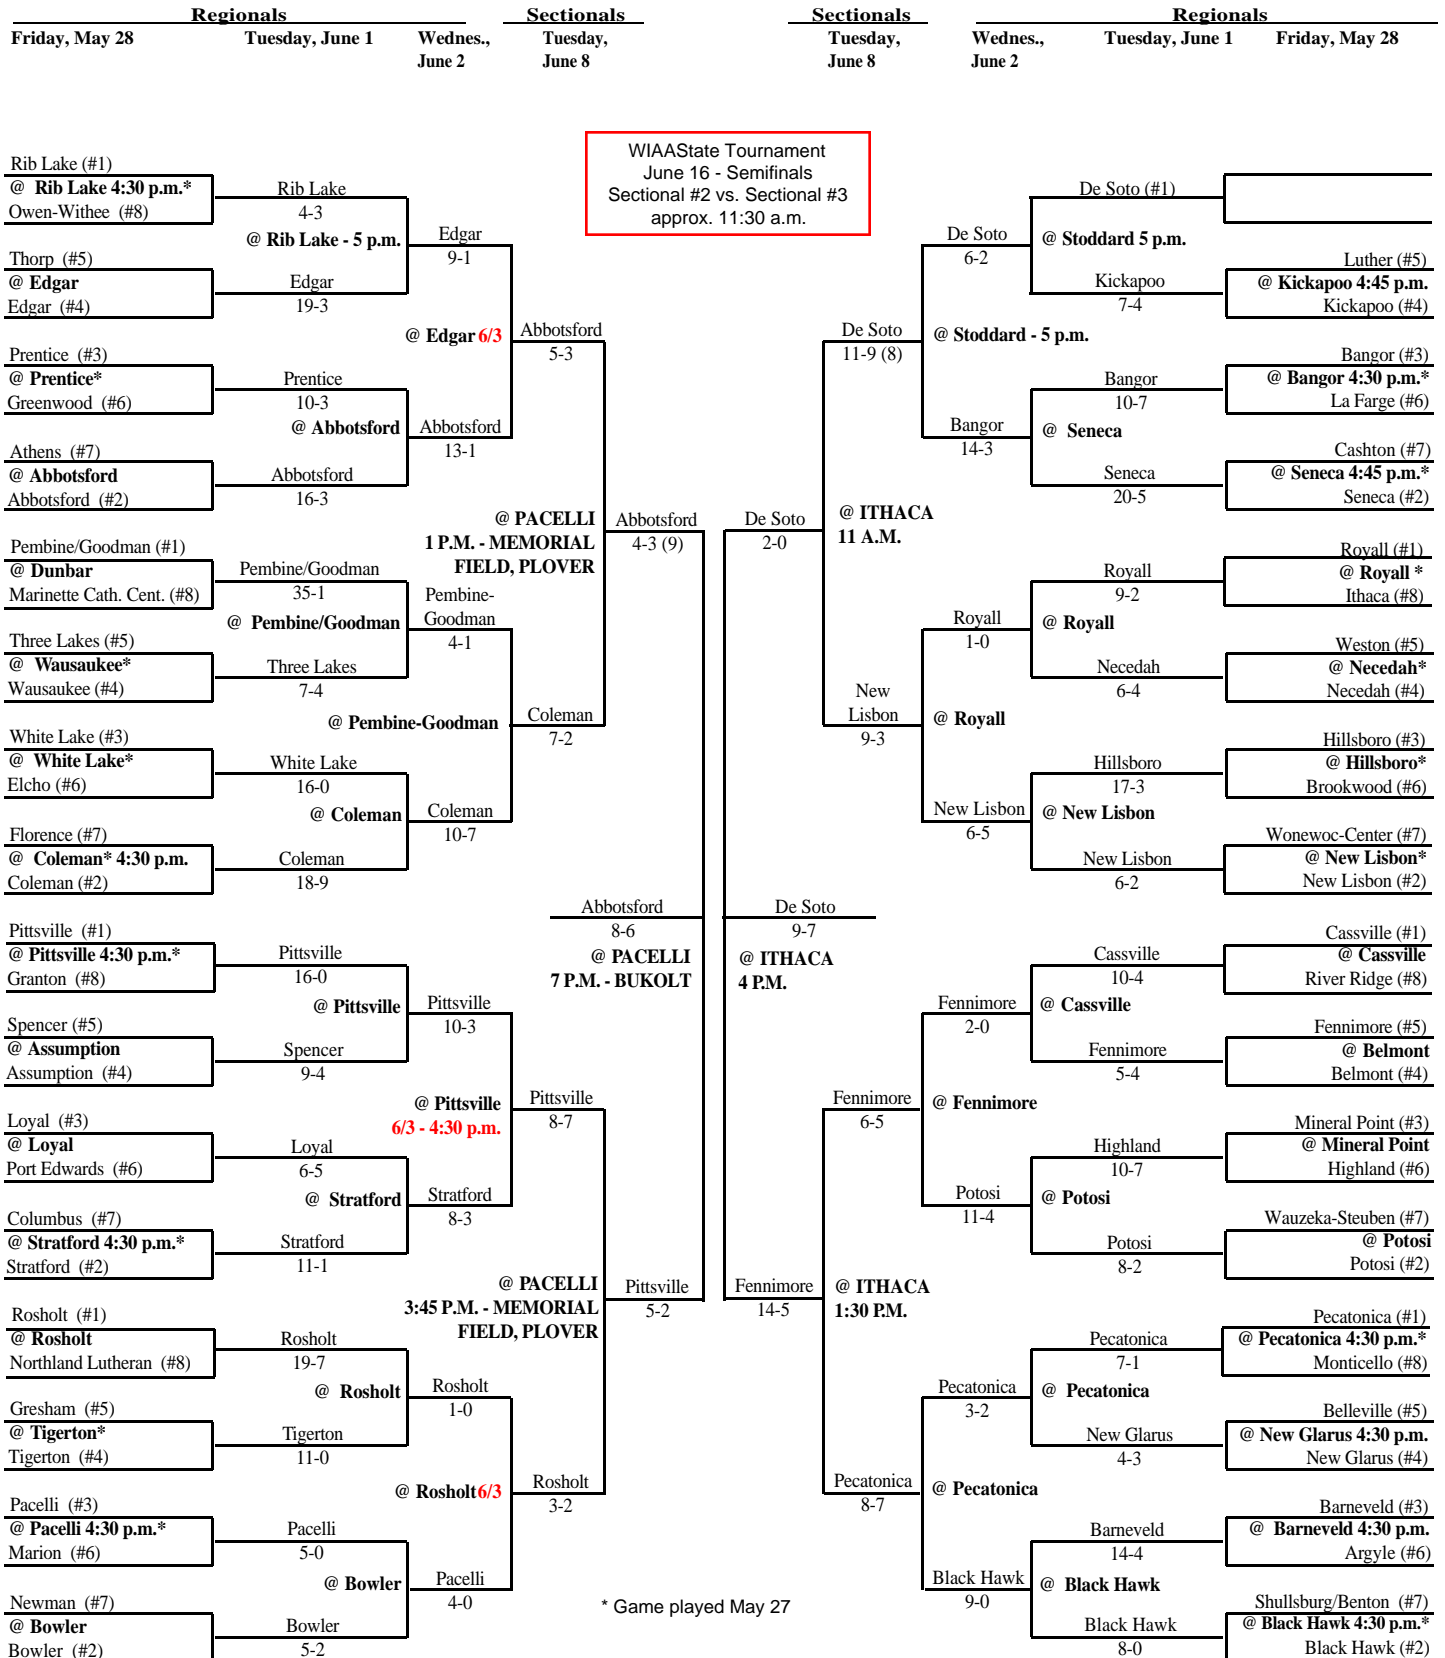

2004 Spring Baseball Assignments – Division 3

The highest seeded team, in any pre-sectional game, serves as the host school and will be designated the home team through regionals. The home team is determined by coin flip in sectional and state tournament games.

Updated 6/3/04

SECTIONAL #2

SECTIONAL #3

WIAA State Tournament
June 16 - Semifinals
Sectional #2 vs. Sectional #3
approx. 11:30 a.m.

* Game played May 27