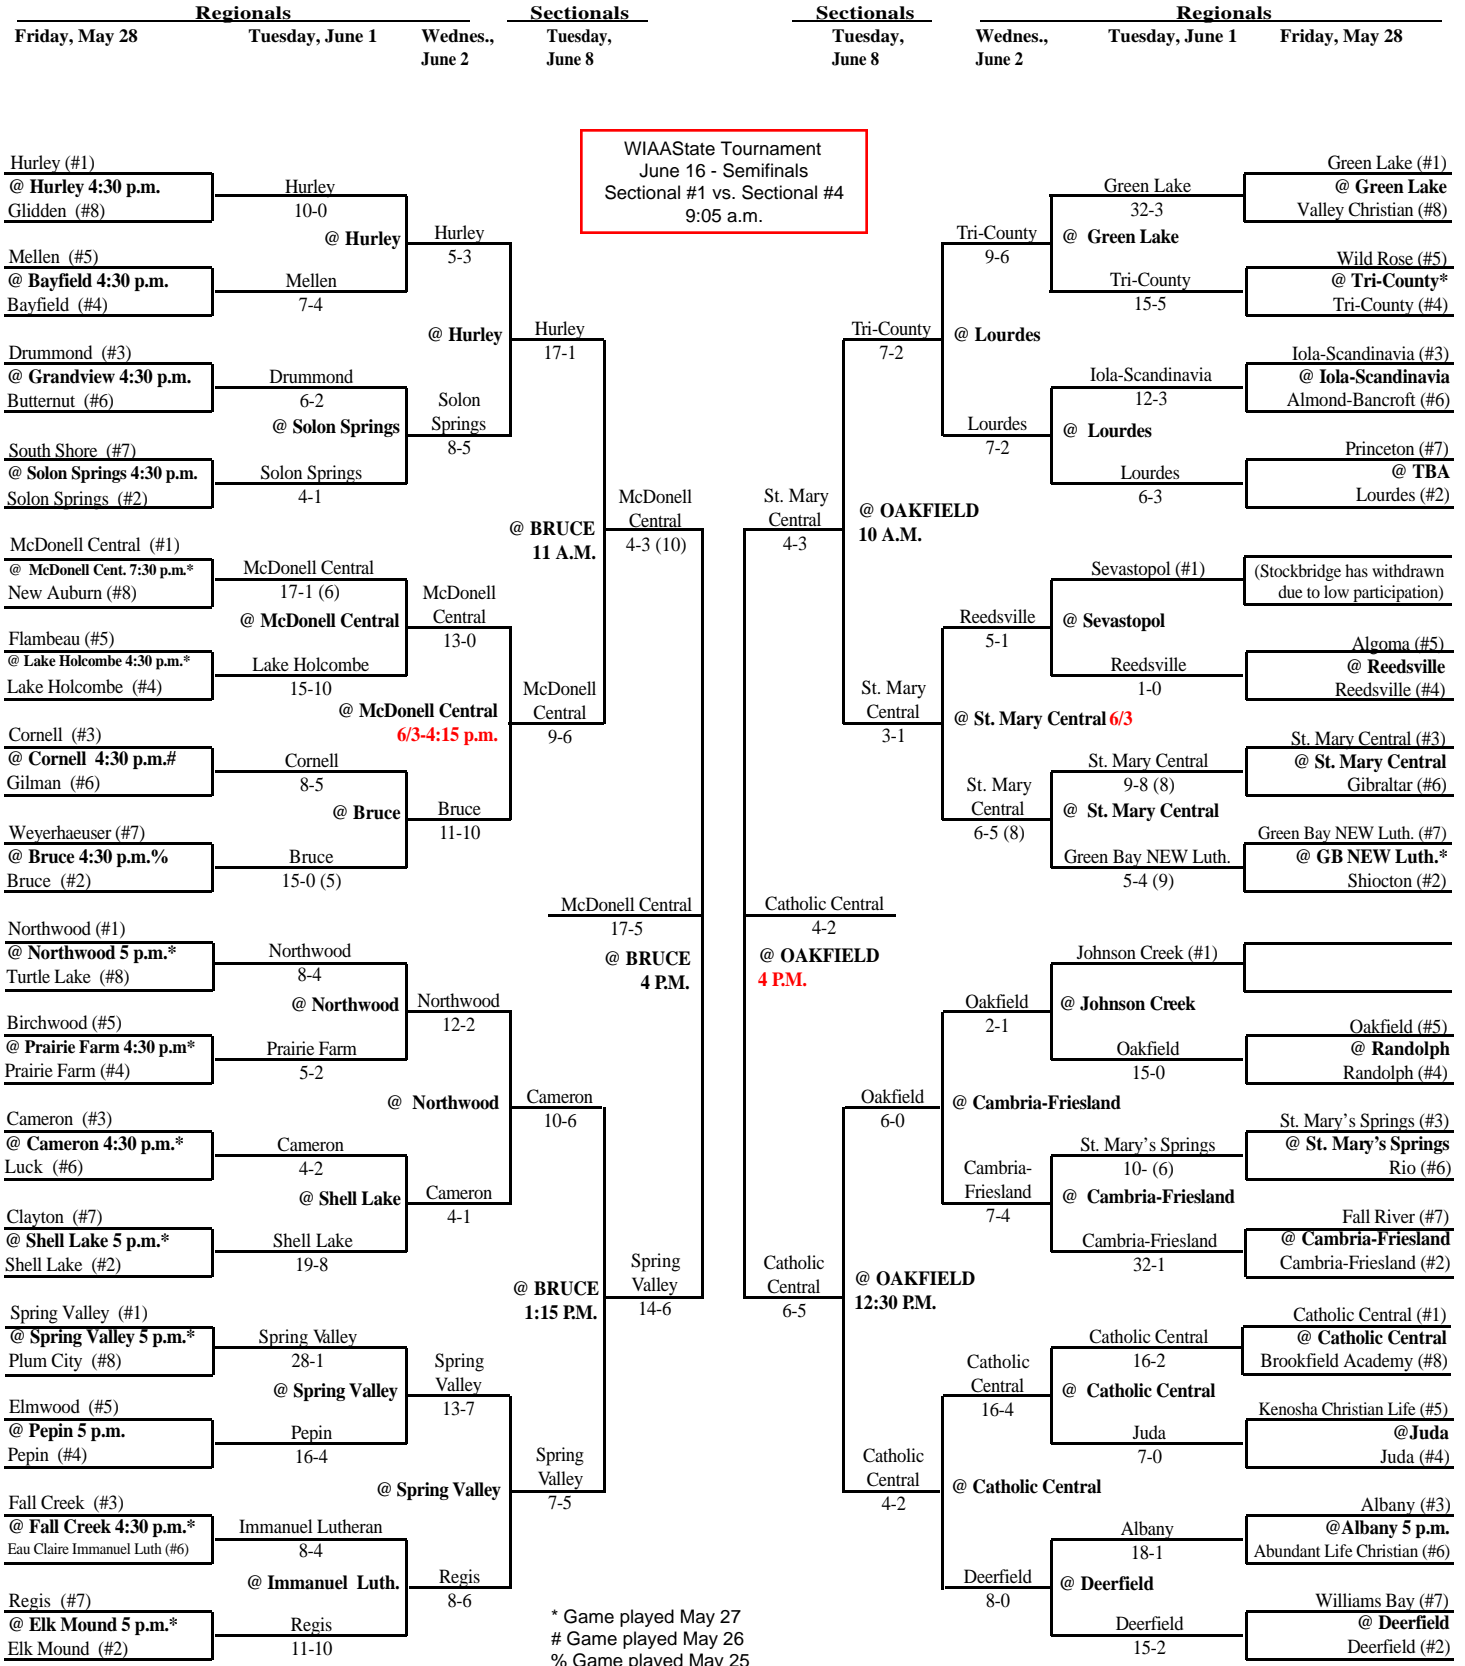

2004 Spring Baseball Assignments – Division 3

The highest seeded team, in any pre-sectional game, serves as the host school and will be designated the home team through regionals. The home team is determined by coin flip in sectional and state tournament games.

Updated 6/10/04 6 a.m.

SECTIONAL #1

SECTIONAL #4

WIAA State Tournament
June 16 - Semifinals
Sectional #1 vs. Sectional #4
9:05 a.m.

* Game played May 27
# Game played May 26
% Game played May 25