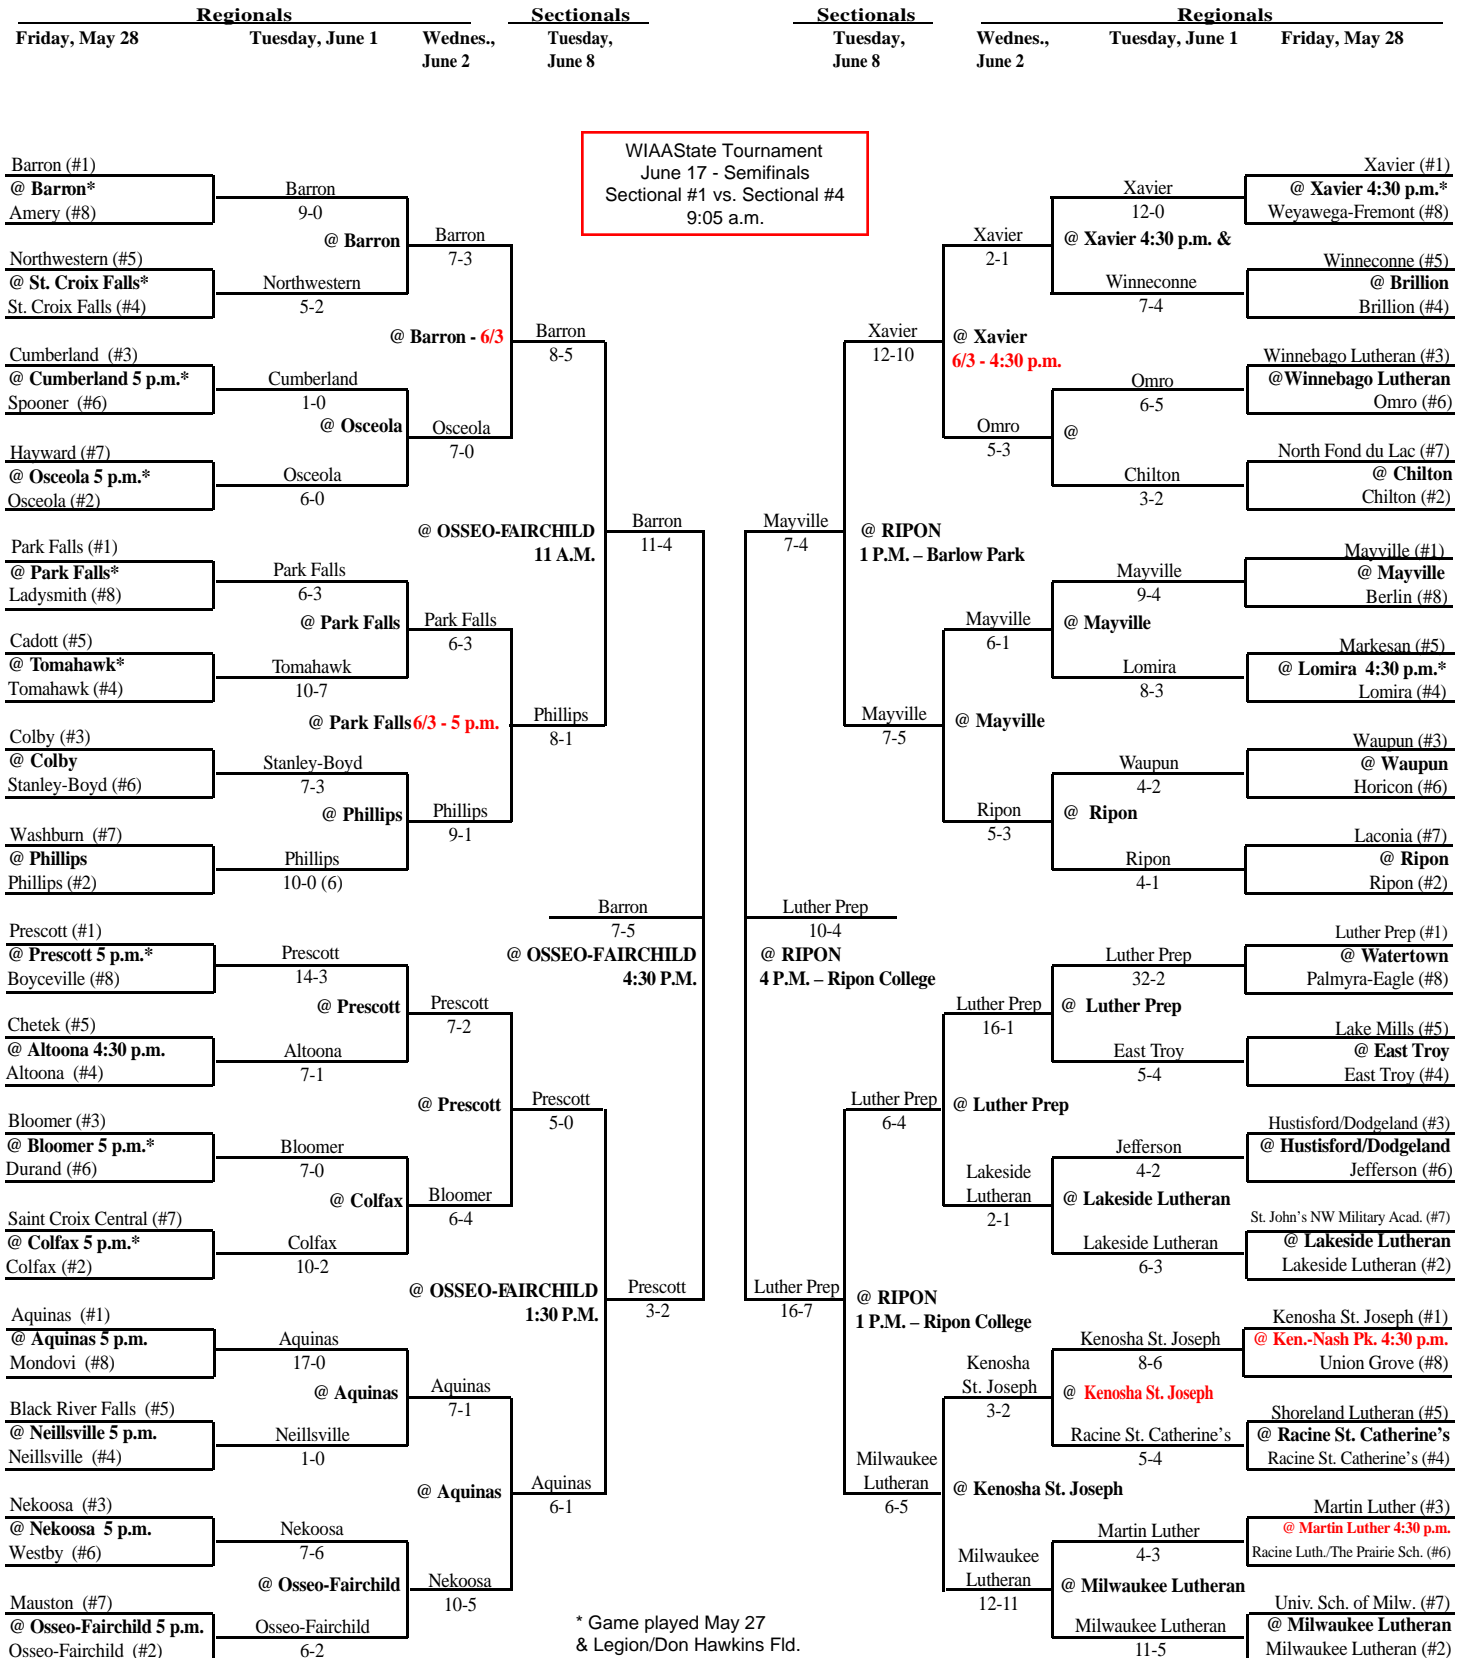

2004 Spring Baseball Assignments – Division 2

The highest seeded team, in any pre-sectional game, serves as the host school and will be designated the home team through regionals. The home team is determined by coin flip in sectional and state tournament games.

Updated 6/8/04

SECTIONAL #1

SECTIONAL #4

WIAA State Tournament
June 17 - Semifinals
Sectional #1 vs. Sectional #4
9:05 a.m.

* Game played May 27 & Legion/Don Hawkins Fld.

2004 Spring Baseball Assignments – Division 2

The highest seeded team, in any pre-sectional game, serves as the host school and will be designated the home team through regionals. The home team is determined by coin flip in sectional and state tournament games.