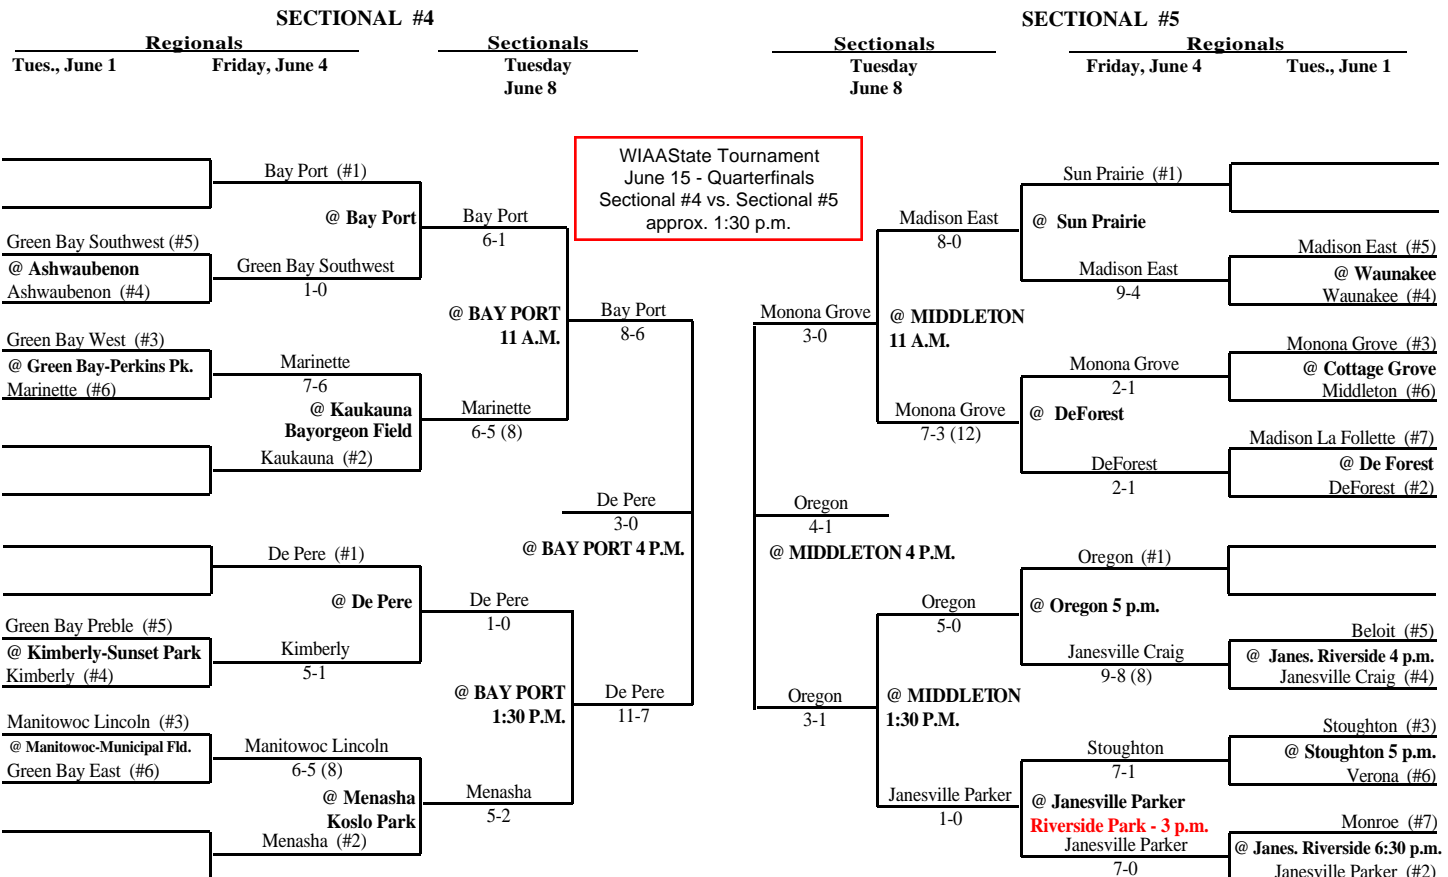

2004 Spring Baseball Assignments – Division 1

The highest seeded team, in any pre-sectional game, serves as the host school and will be designated the home team through regionals. The home team is determined by coin flip in sectional and state tournament games.