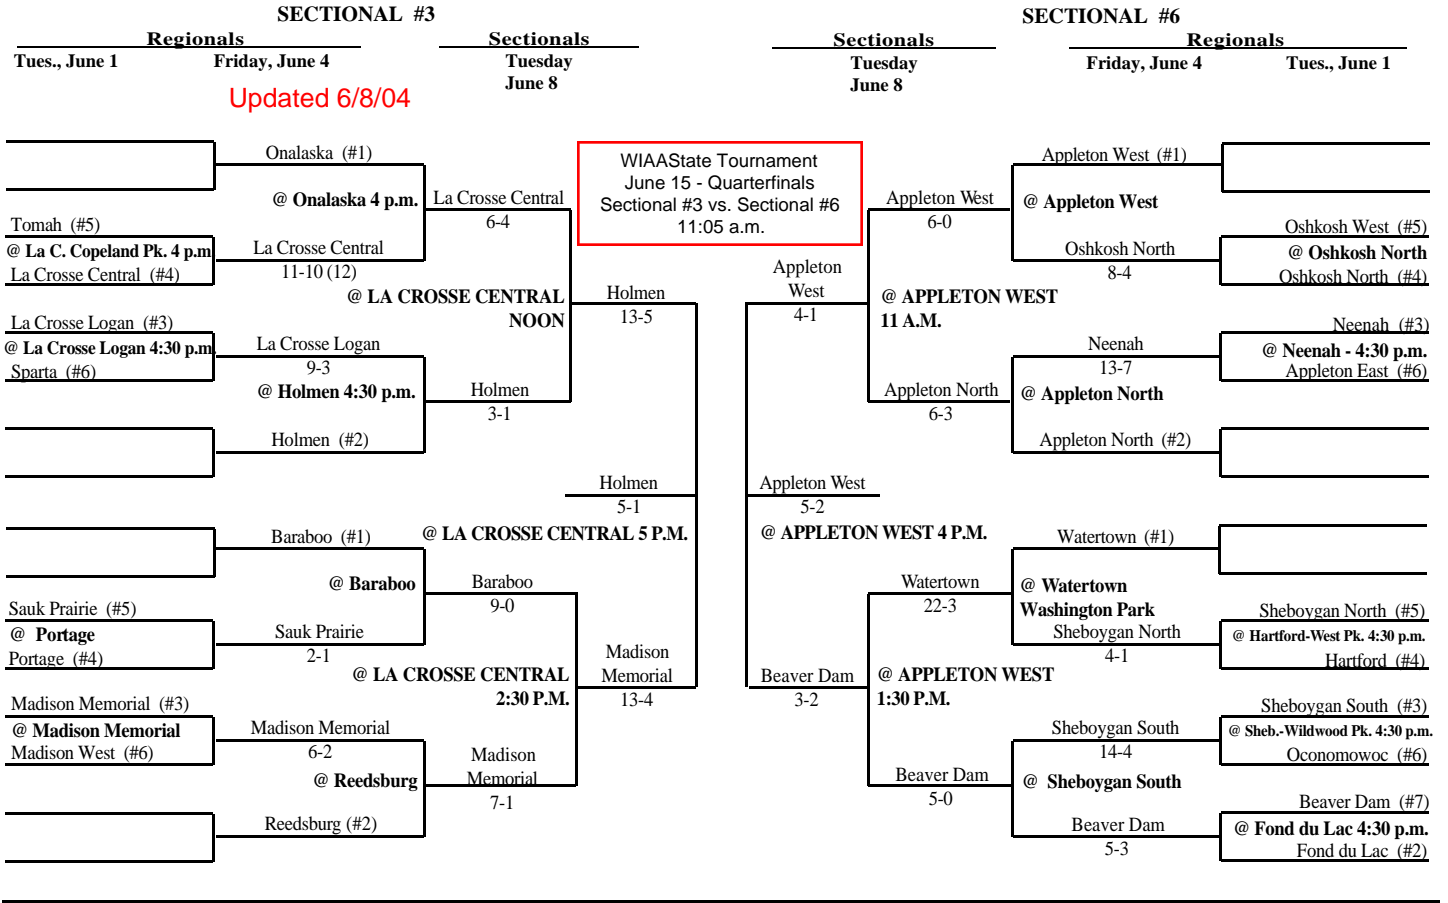

2004 Spring Baseball Assignments – Division 1

The highest seeded team, in any pre-sectional game, serves as the host school and will be designated the home team through regionals. The home team is determined by coin flip in sectional and state tournament games.