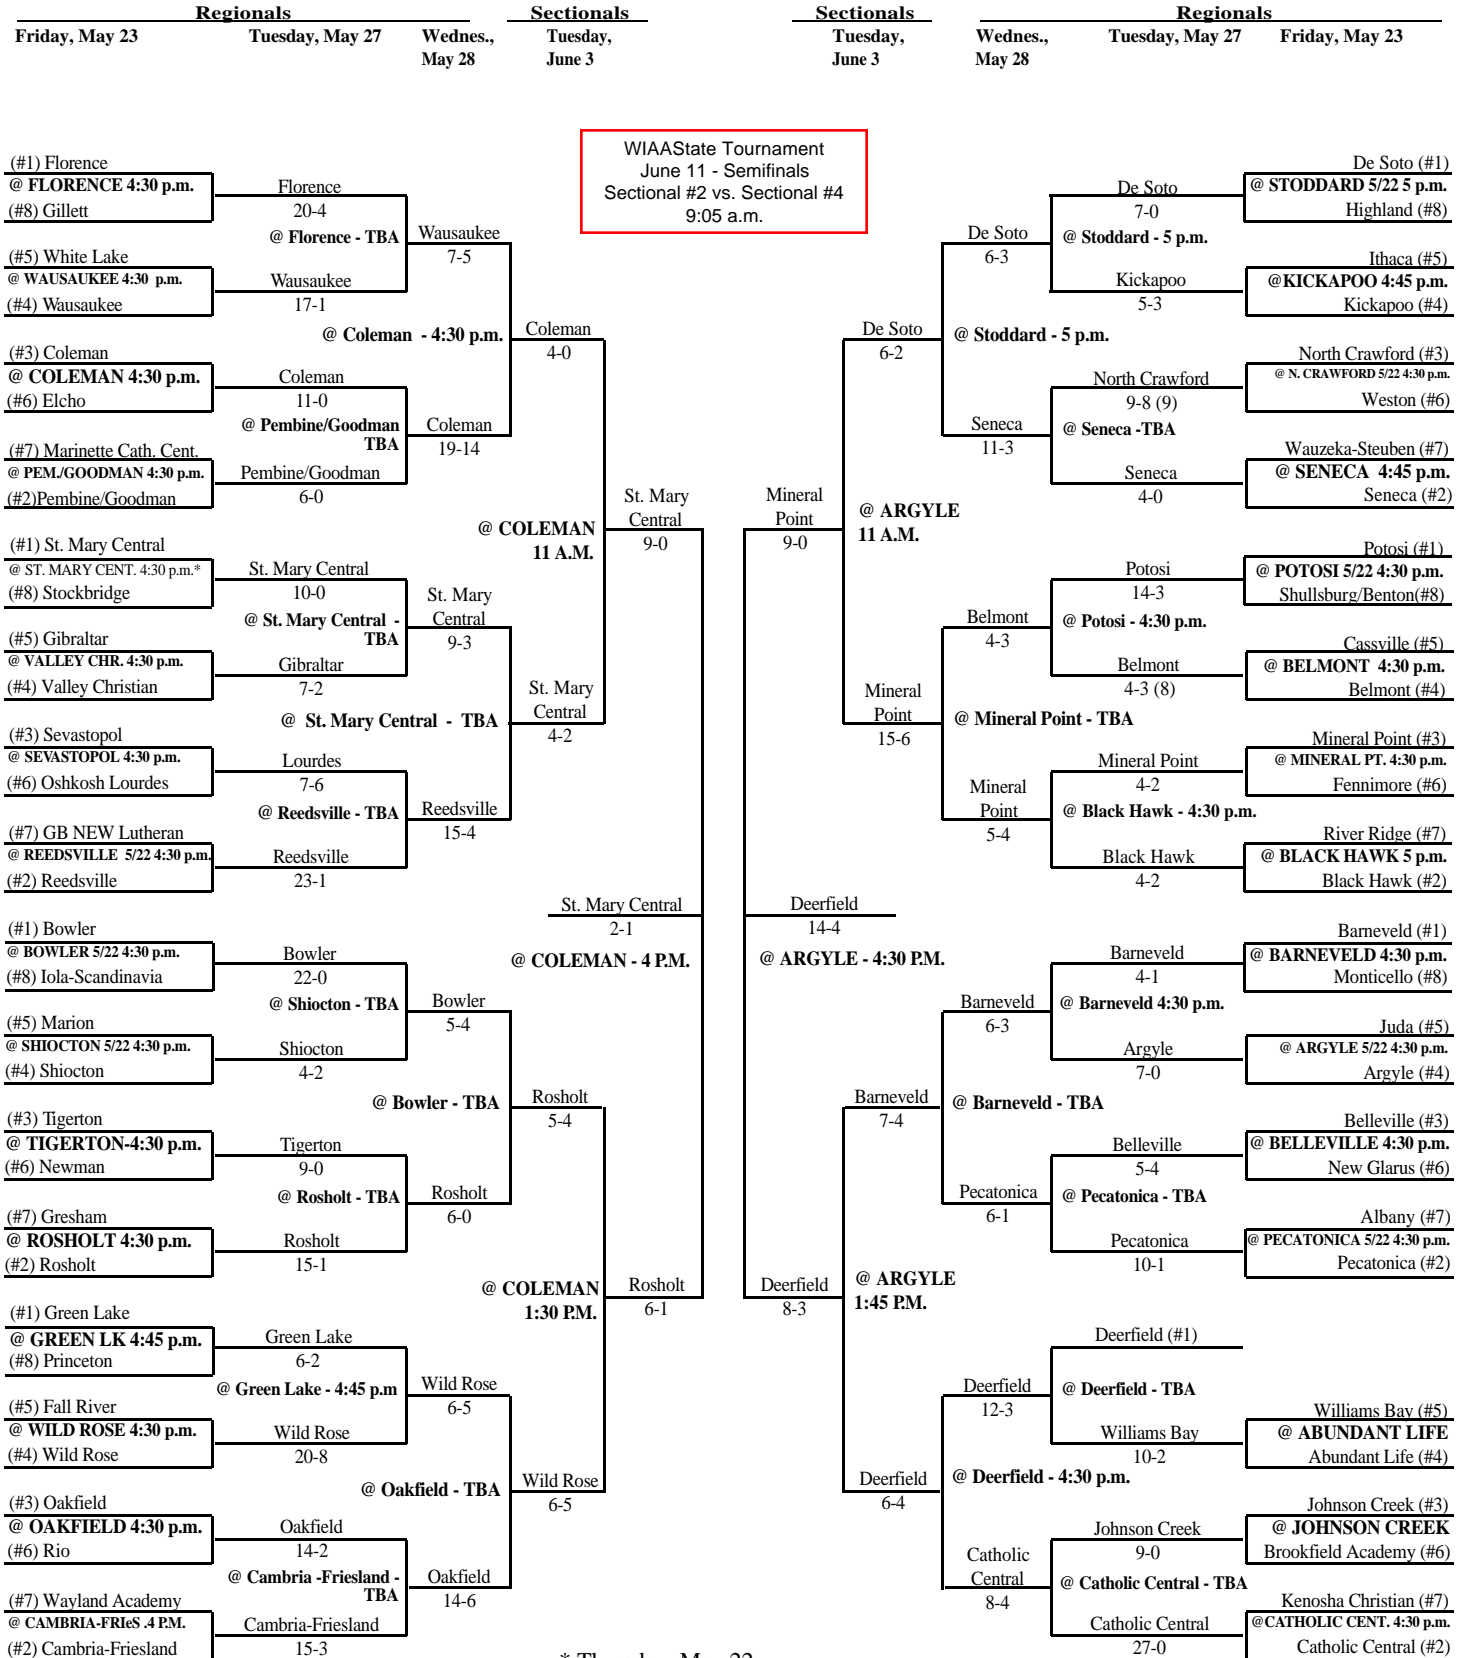

2003 Spring Baseball Assignments – Division 3

The highest seeded team, in any pre-sectional game, serves as the host school. Home team is determined by coin flip. Updated 6/3/03

SECTIONAL #2

SECTIONAL #4

WIAA State Tournament
June 11 - Semifinals
Sectional #2 vs. Sectional #4
9:05 a.m.

* Thursday, May 22

2003 Spring Baseball Assignments – Division 3

The highest seeded team, in any pre-sectional game, serves as the host school. Home team is determined by coin flip.