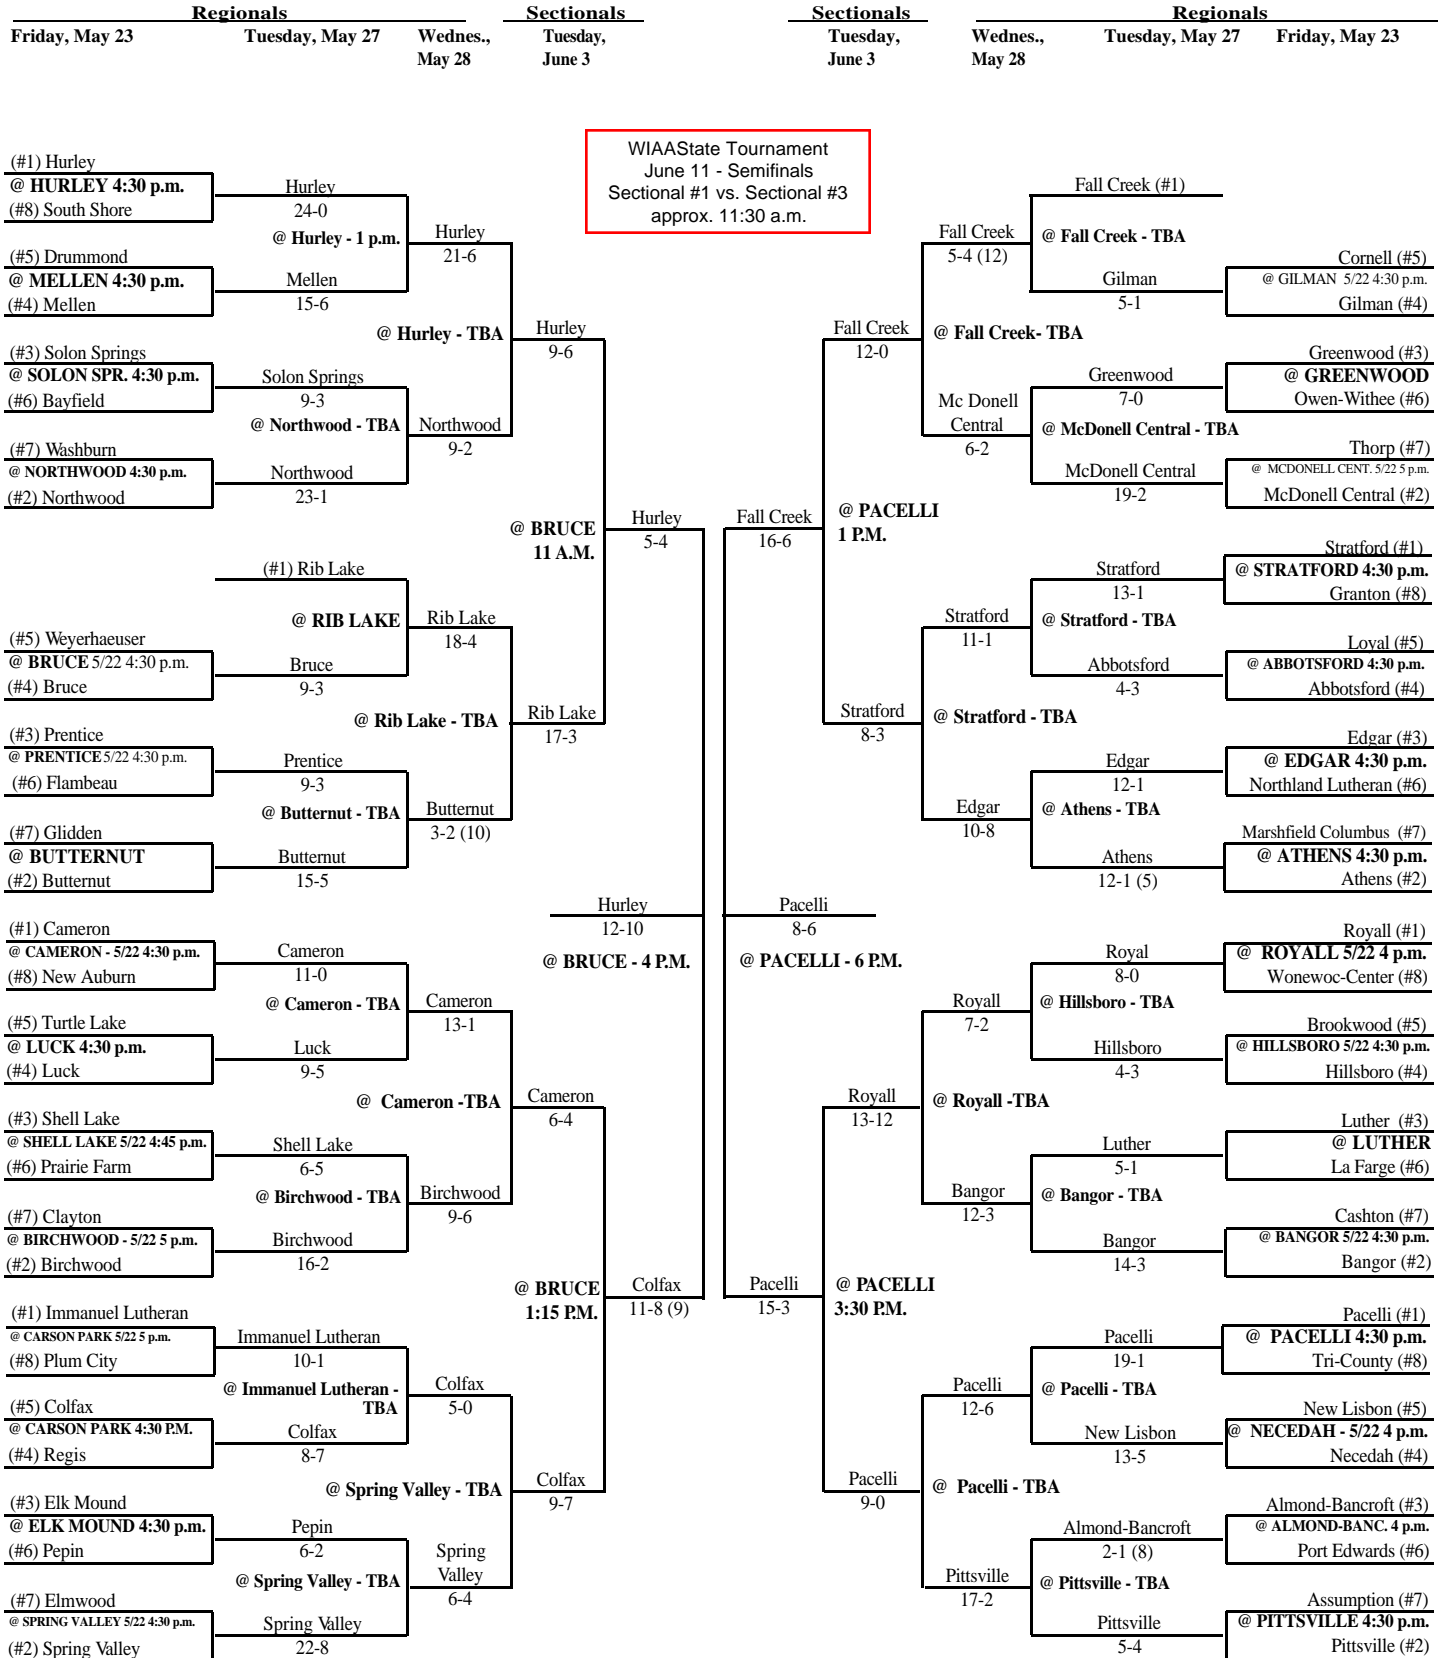

2003 Spring Baseball Assignments – Division 3

The highest seeded team, in any pre-sectional game, serves as the host school. Home team is determined by coin flip. Updated 6/3/03

SECTIONAL #2

SECTIONAL #4

WIAA State Tournament
June 11 - Semifinals
Sectional #2 vs. Sectional #4
9:05 a.m.

* Thursday, May 22

2003 Spring Baseball Assignments – Division 3

The highest seeded team, in any pre-sectional game, serves as the host school. Home team is determined by coin flip.

SECTIONAL #1

SECTIONAL #3

WIAA State Tournament
June 11 - Semifinals
Sectional #1 vs. Sectional #3
approx. 11:30 a.m.