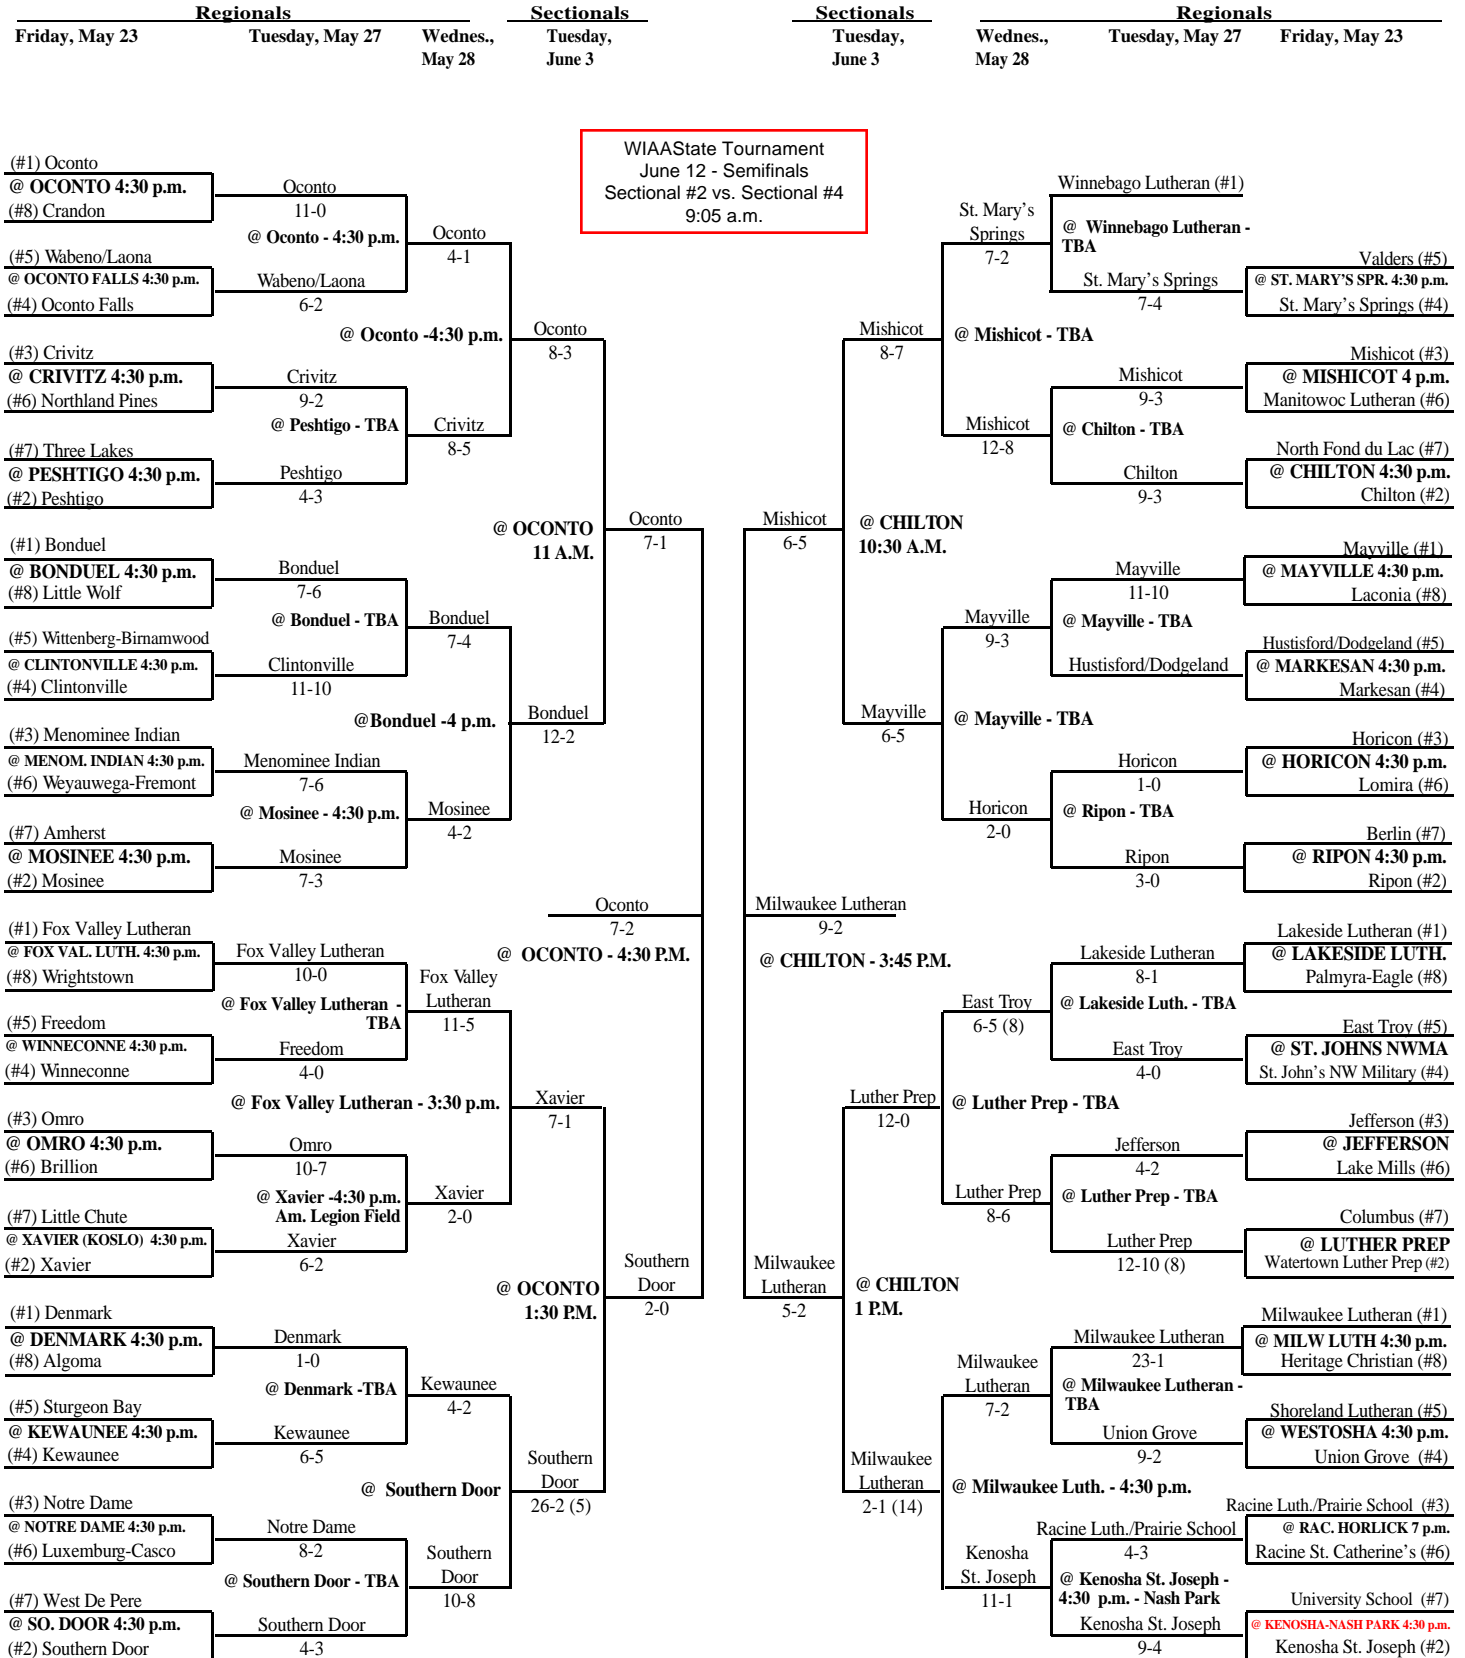

2003 Spring Baseball Assignments – Division 2

The highest seeded team, in any pre-sectional game, serves as the host school. Home team is determined by coin flip.
Updated 6/03/03

SECTIONAL #2

SECTIONAL #4

2003 Spring Baseball Assignments – Division 2

The highest seeded team, in any pre-sectional game, serves as the host school. Home team is determined by coin flip.

SECTIONAL #1

SECTIONAL #3