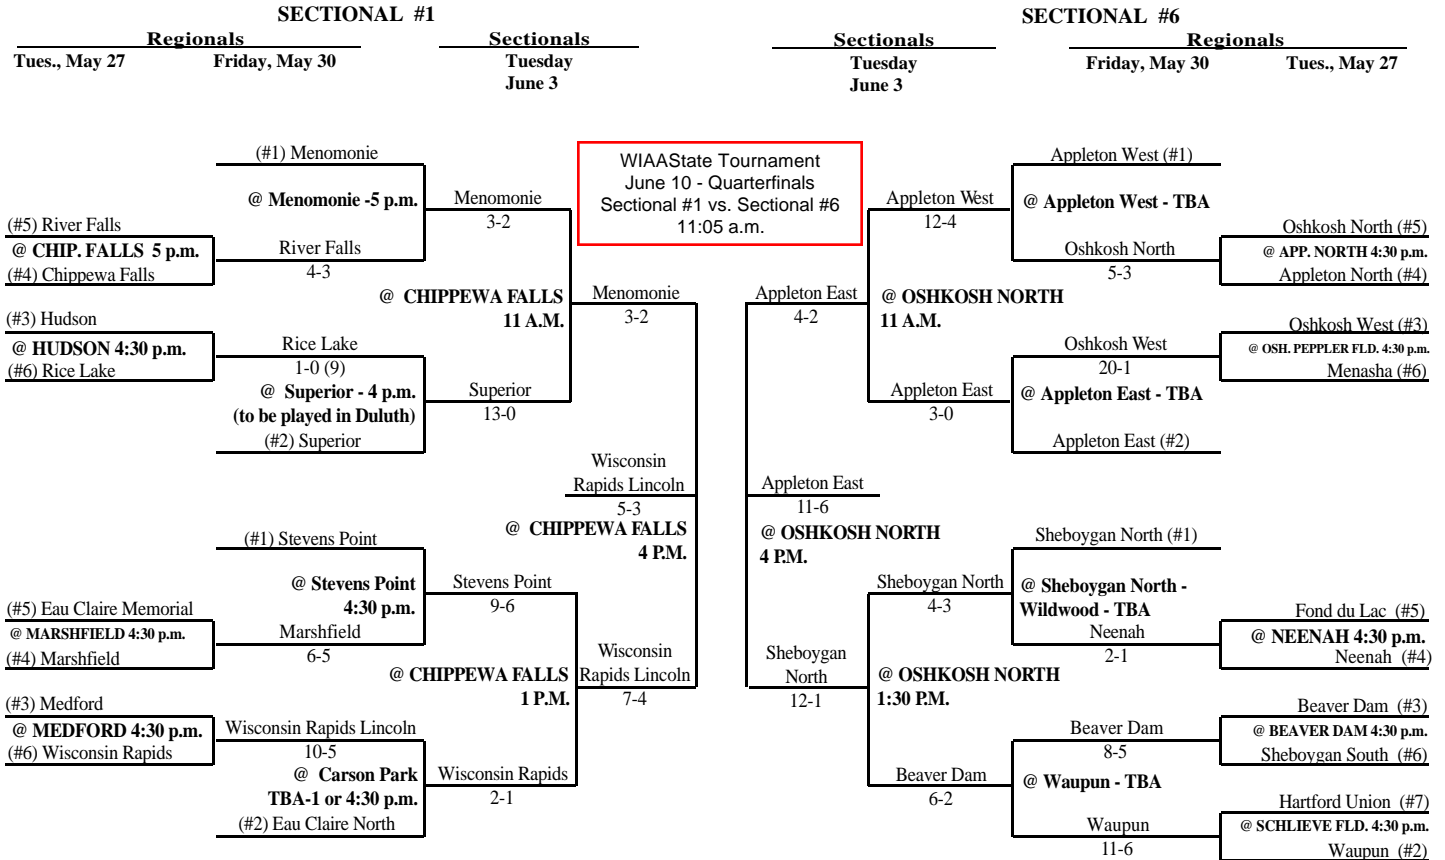

2005 Spring Baseball Assignments – Division 1

The highest seeded team, in any pre-sectional game, serves as the host school. Home team is determined by coin flip.

Updated 6/3

* Cottage Grove

2005 Spring Baseball Assignments – Division 1

The highest seeded team, in any pre-sectional game, serves as the host school. Home team is determined by coin flip.