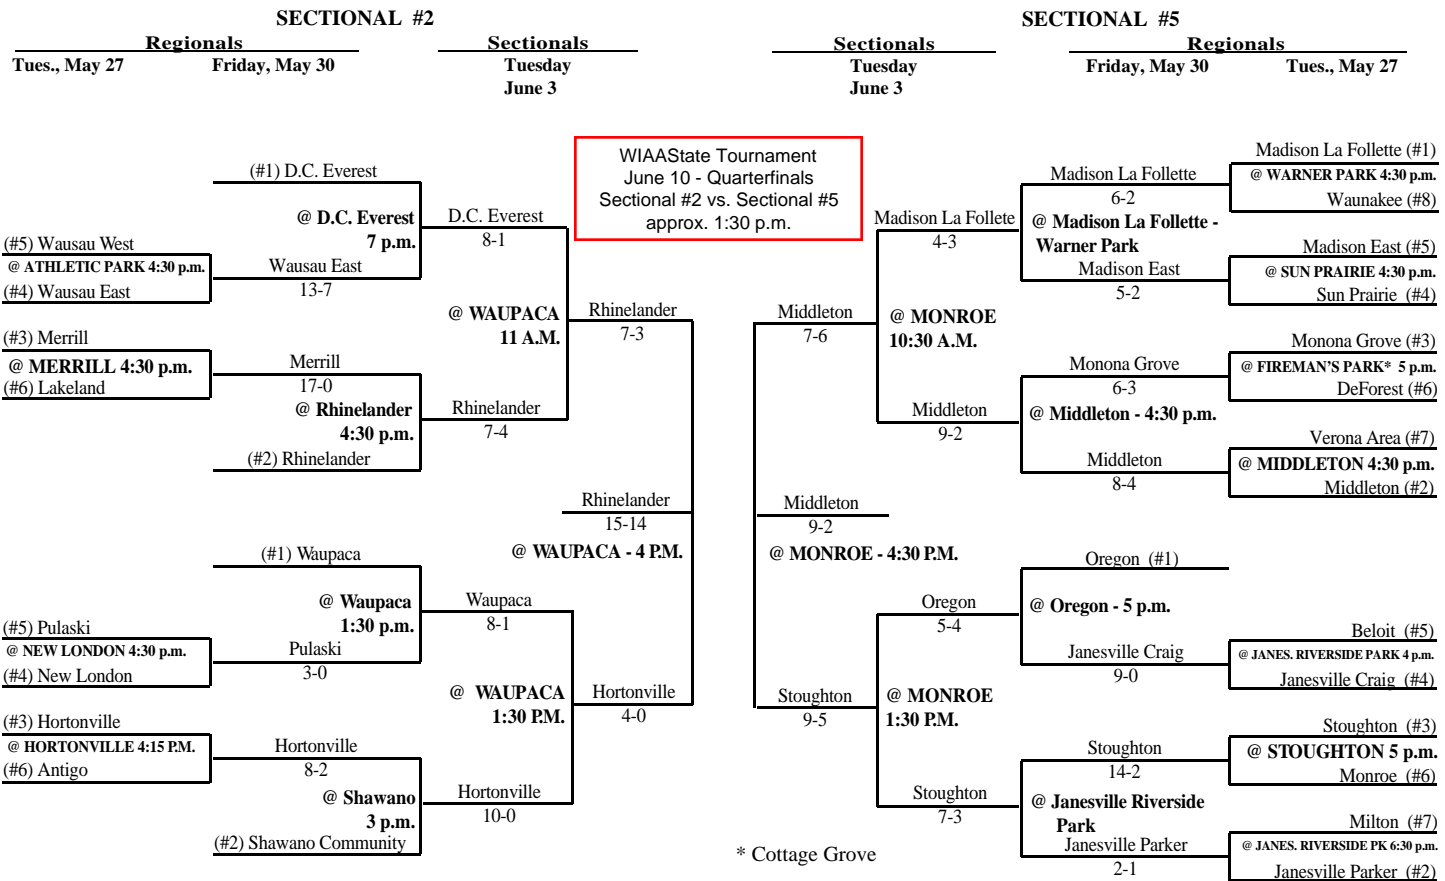

2005 Spring Baseball Assignments – Division 1

The highest seeded team, in any pre-sectional game, serves as the host school. Home team is determined by coin flip.

Updated 6/3

* Cottage Grove

2005 Spring Baseball Assignments – Division 1

The highest seeded team, in any pre-sectional game, serves as the host school. Home team is determined by coin flip.