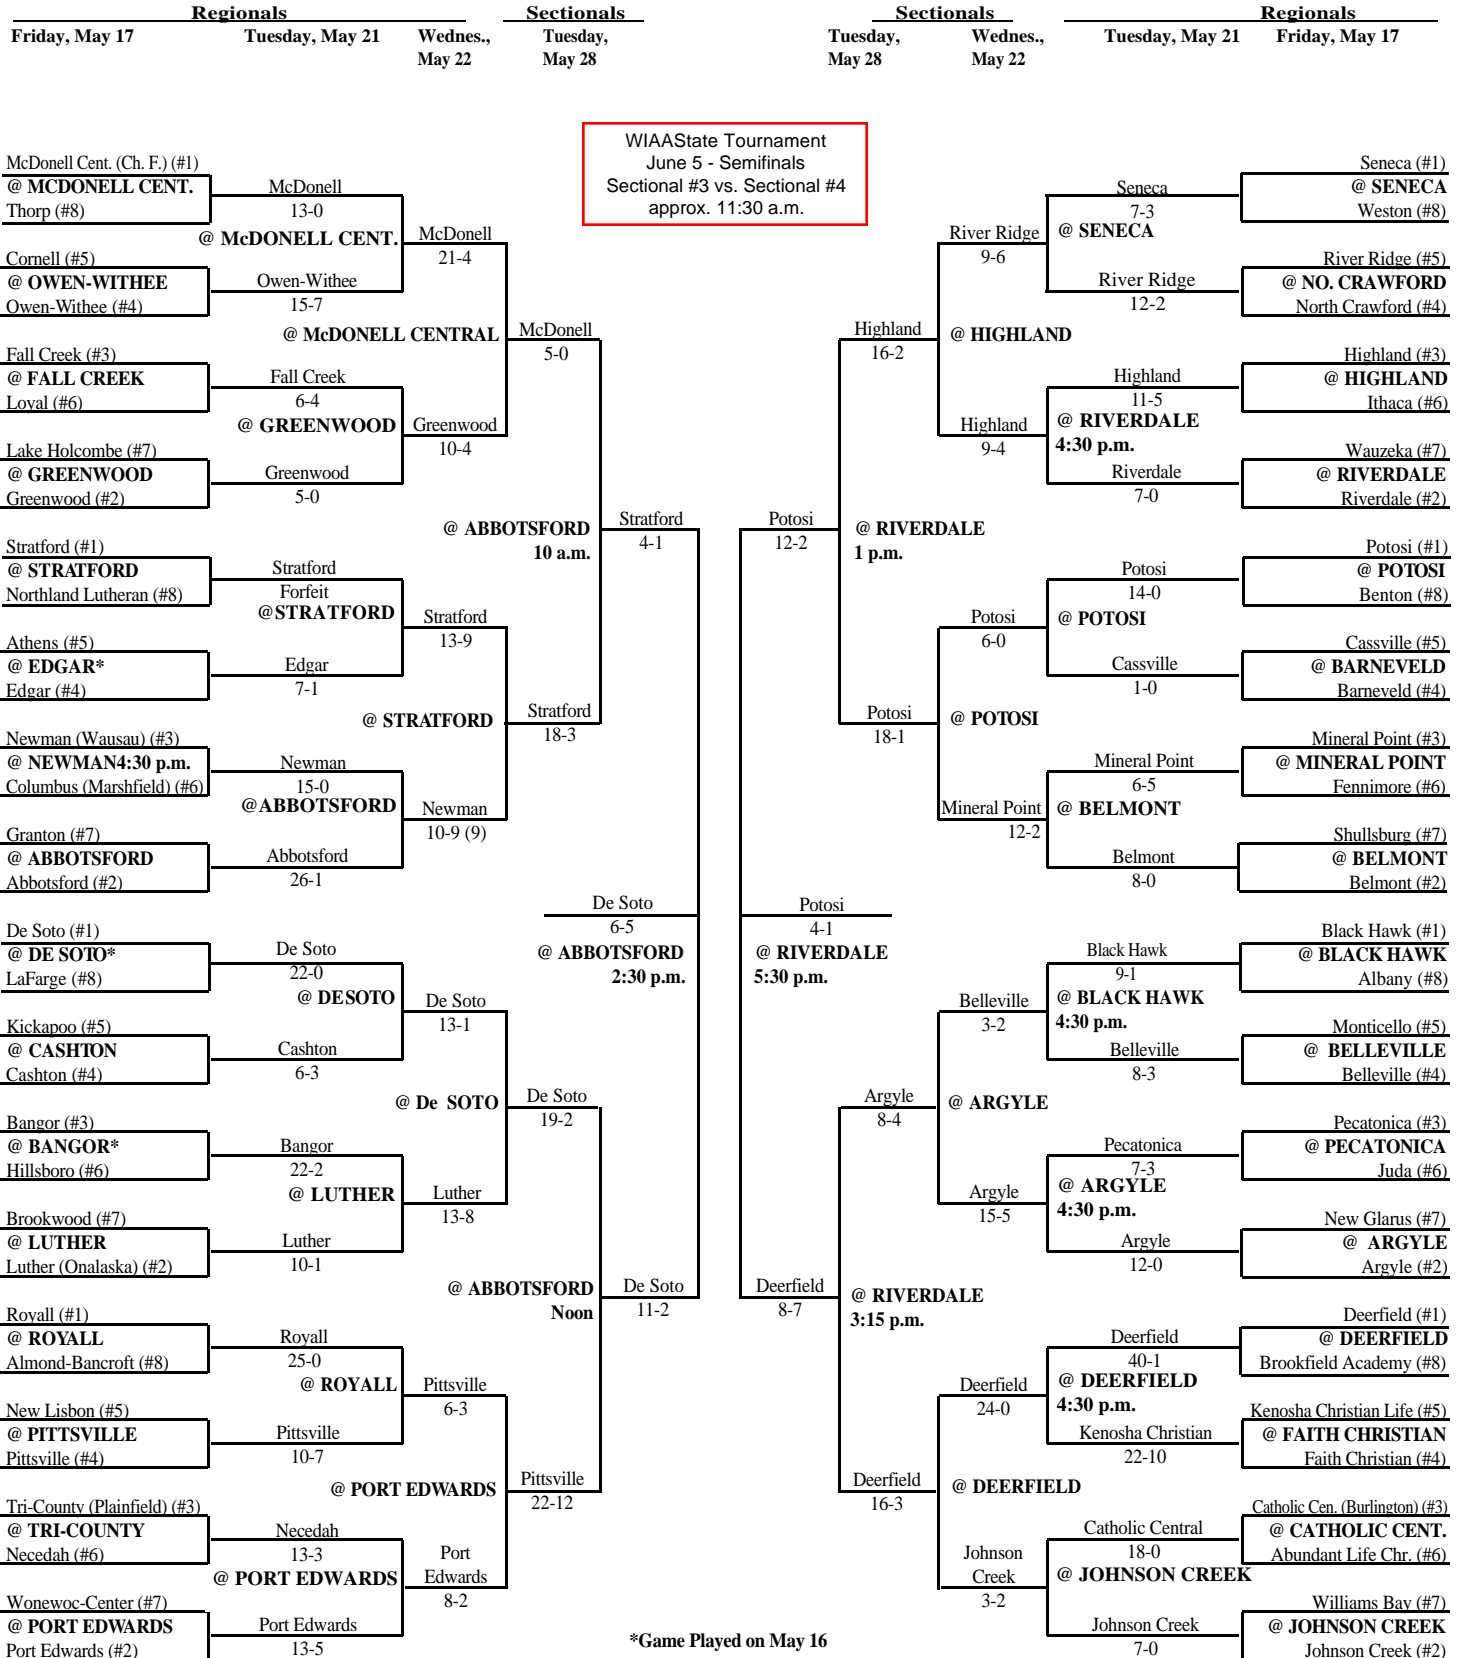

2002 Spring Baseball Assignments – Division 3

The highest seeded team, in any pre-sectional game, serves as the host school. Home team is determined by coin flip.

SECTIONAL #3

SECTIONAL #4

WIAA State Tournament
June 5 - Semifinals
Sectional #3 vs. Sectional #4
approx. 11:30 a.m.

*Game Played on May 16