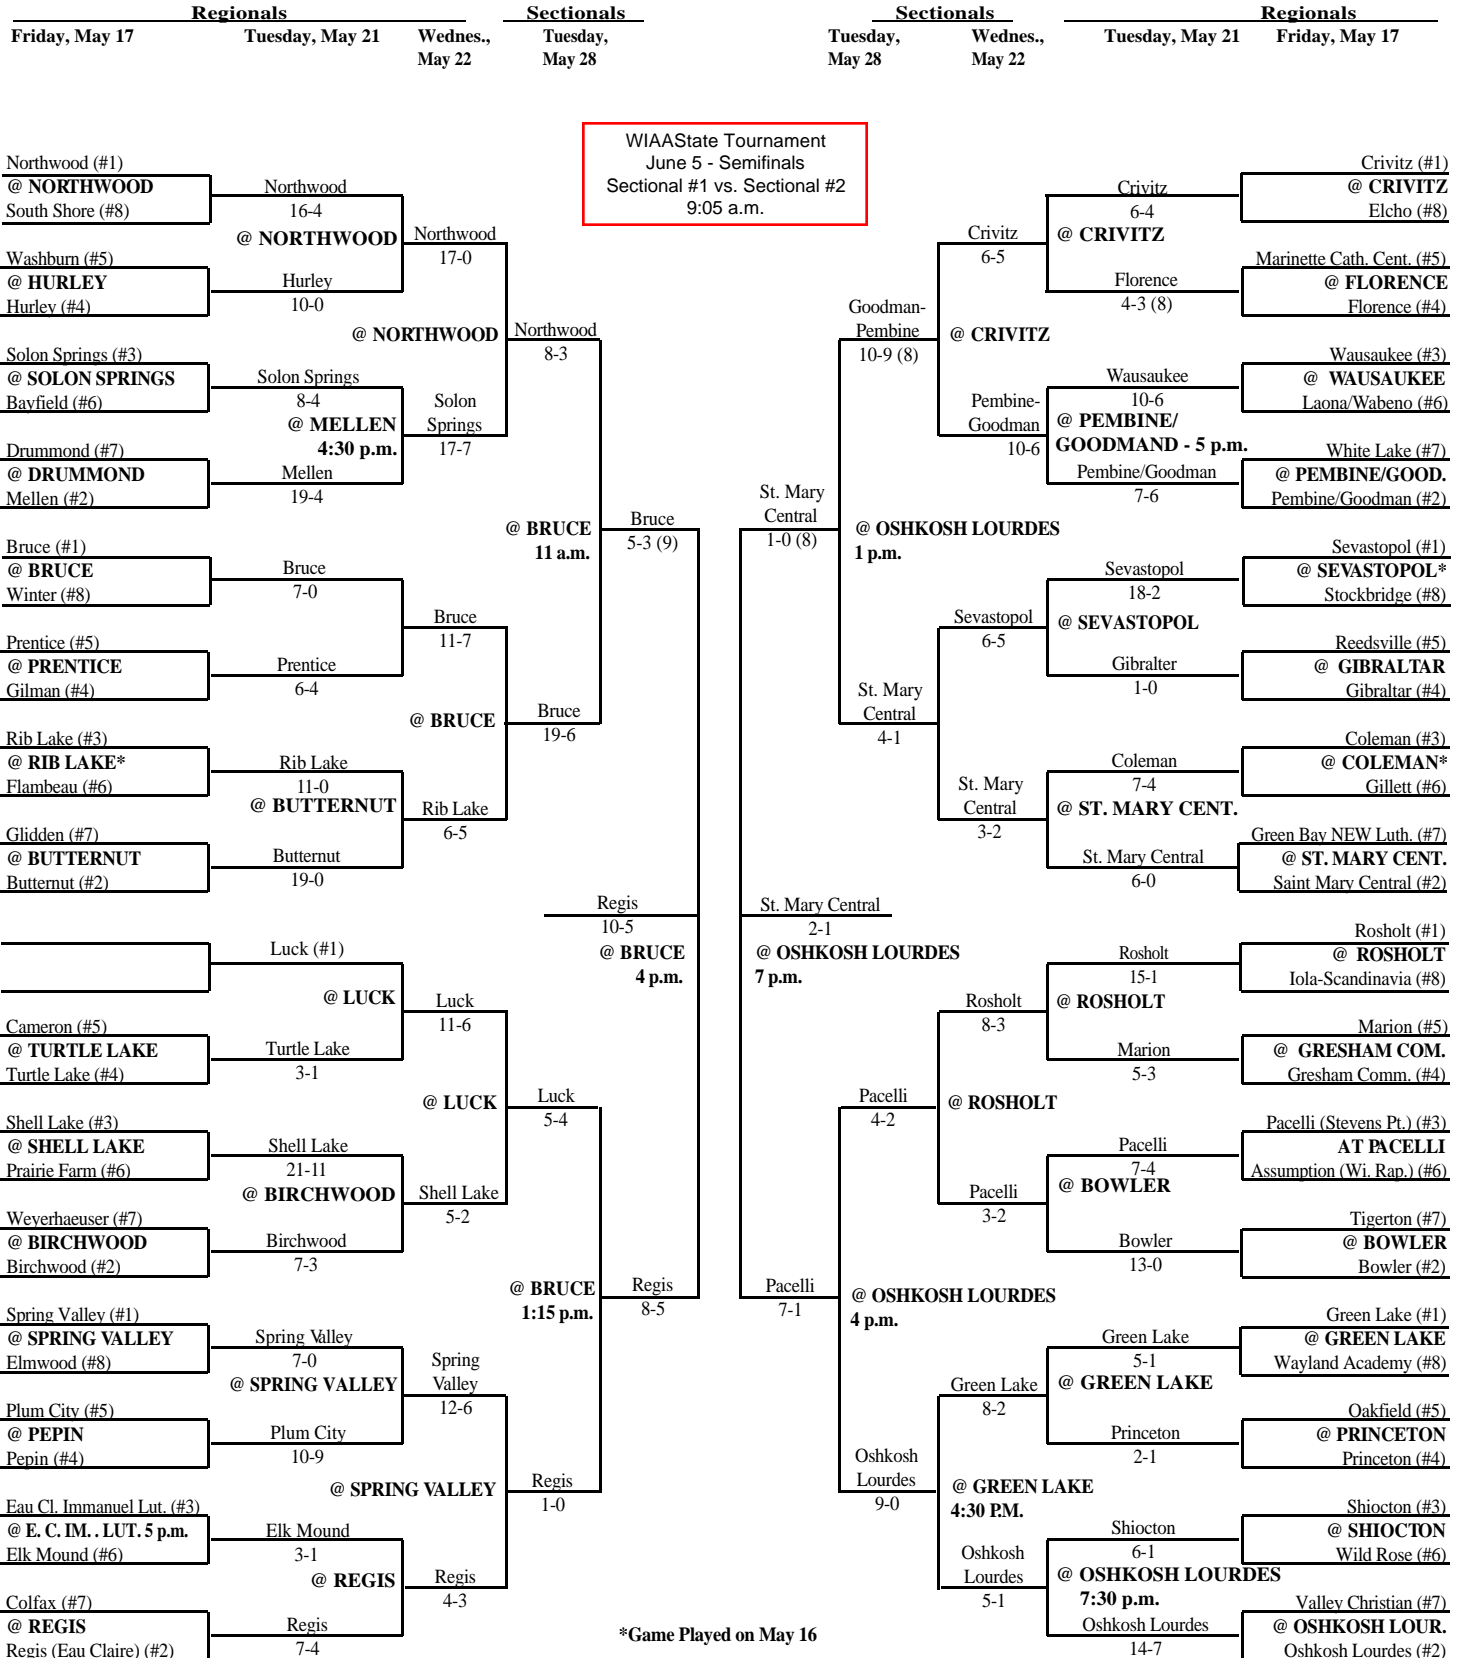

# 2002 Spring Baseball Assignments – Division 3

The highest seeded team, in any pre-sectional game, serves as the host school. Home team is determined by coin flip.

## SECTIONAL #1

## SECTIONAL #2

\*Game Played on May 16